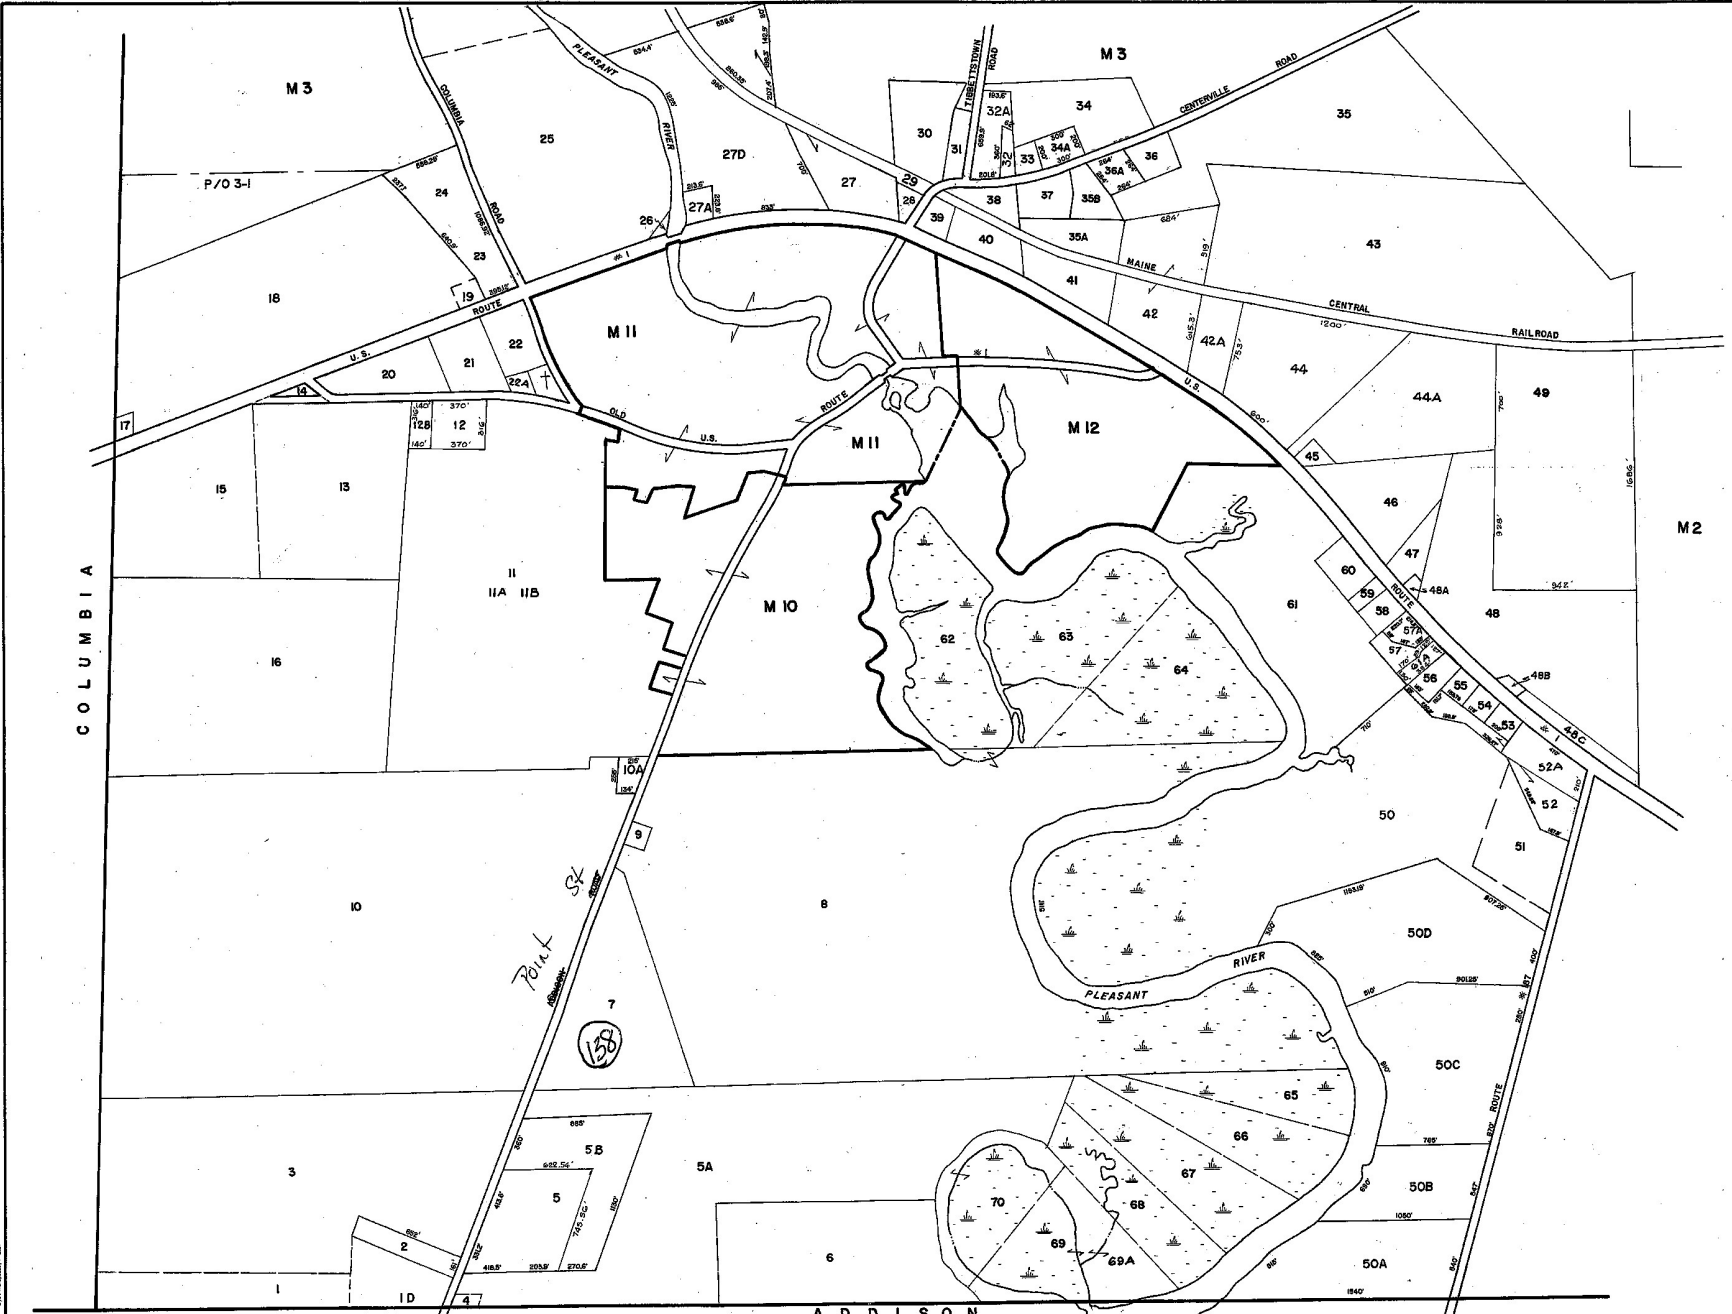

PROPERTY
MAP
TOWN
OF
COLUMBIA
FALLS

WASHINGTON
COUNTY
MAINE

1980

PREPARED
BY
S.L.F. Inc.
SKOWHEGAN
MAINE

LEGEND
PARCEL NUMBER... 5
ADJACENT MAPS... M2
MATCH LINE

C O L U M B I A

A D D I S O N