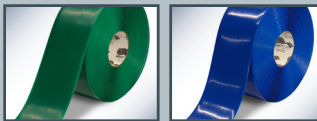

Floor Tape Solid

10 COLORS / 4 WIDTHS

2"

3"

4"

6"

YELLOW	RED	WHITE	GREEN	BLUE
BLACK	GRAY	ORANGE	PURPLE	BROWN