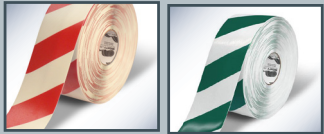

Floor Tape Diagonal

6 COLORS / 4 WIDTHS

2"

3"

4"

6"