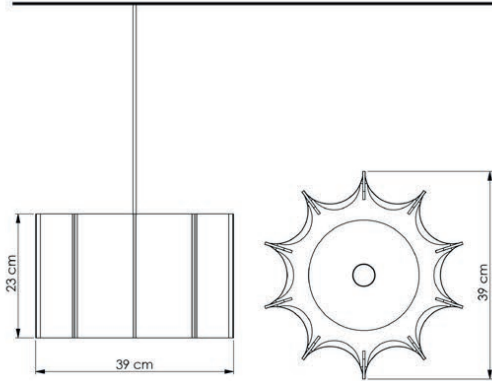

Body Material Wood Lam Surface 4 mm MDF

Pendant Light Material Wood Veneer -Pvc -Diffuser

Pendant Light Electricity Connection E27 Socket - On Off Switch
Fabric Cable - Compatible Plug

Body Color Options Walnut - Oak - Black Oak

Pendant Light Color Options Ash Wood Veneer
Wanut Wood Veneer

Product Detail Information A sleek pendant light crafted with natural wood veneer and a soft diffuser, creating warm,inviting illumination for any space.

Body Color Options

	Width	Depth	Height
cm	39	39	23
inc	16	16	9
Packaging Dimension	40 X 40 X 12 cm 16 X 16 X 5 inc		

0,8