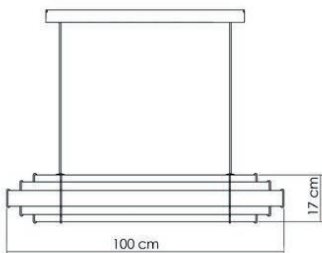

	Width	Depth	Height	
cm	100	40	17	Kg
inc	39	16	7	
Packaging Dimension	77 X 34 X 9 cm			2
	30 X 13 X 3,5 inc			

Body Color Options

Black Oak

Oak

Walnut

Wood Ash Tree Veneer

Wood Walnut Veneer

Crafted with rich natural textures and a timeless design language