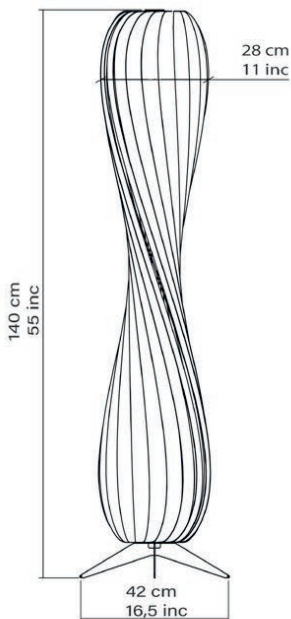

Body Material Diameter 16 mm Metal Pipe Metal Leg

Pendant Light Material Wood Veneer

Pendant Light Electricity Connection E27 Socket - On Off Switch
Rubber Cable - Compatible Plug

Body Color Options Black-White-Chrome

Pendant Light Color Options Ash Wood Veneer-Walnut Wood Veneer

Product Detail Information Designed for indoor use, this lamp adds modern elegance with its warm light and refined wooden body.

Body Color Options

	Width	Depth	Height
cm	42	42	140
inc	16,5	16,5	55
Packaging Dimension	142 X 35 X 35 cm		
	56 X 14 X 14 inc		

6

Wood Walnut Veneer