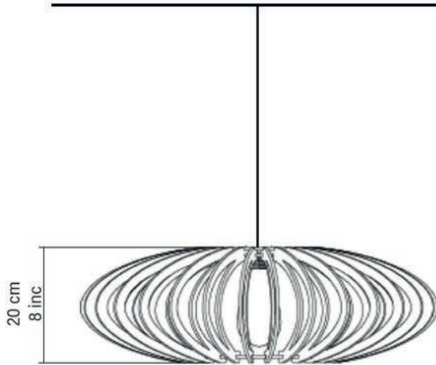

ROVAS

PENDANT LIGHT

Body Material Wood Lam Surface 4 mm MDF

Pendant Light Material Wood Lam MDF

Pendant Light Electricity Connection E27 Socket - On Off Switch
Fabric Cable - Compatible Plug

Body Color Options Walnut - Oak - Black Oak

Product Detail A stylish and minimalist pendant light with a wood-effect laminate finish; it adds a warm and inviting atmosphere to any space

	Width	Depth	Height	
cm	53	53	18	Kg
inc	21	21	7	
Packaging Dimension	38 X 29 X 8 cm			1.2
	15 X 11 X 3 inc			

Body Color Options

53 cm
21 inc