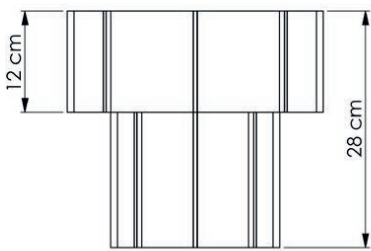

Body Color Options

Black Oak

Oak

Walnut

	Width	Depth	Height
cm	30	30	28
inc	12	12	11
Packaging Dimension	40 X 40 X 12 cm 16 X 16 X 5 inc		

0,8

Wood Ash Tree Veneer

Wood Walnut Veneer