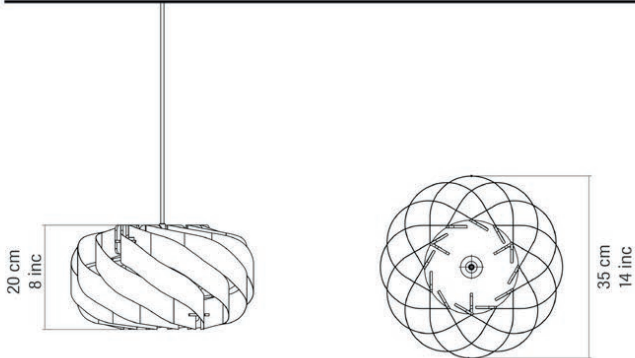

	Width	Depth	Height	
cm	35	35	20	Kg
inc	14	14	8	
Packaging Dimension	25 X 25 X 12 cm			0.7
	9 X 9 X 5 inc			

Body Color Options

Black Oak

Oak

Walnut

Wood Ash Tree Veneer

Wood Walnut Veneer

Gold Sibu