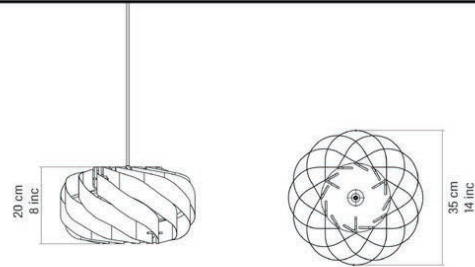

HD1 FLOOR LAMP

	Width	Depth	Height	
cm	37	58	160	Kg
inc	15	23	63	
Packaging Dimension	106 X 36 X 10 cm			4
	42 X 14 X 4 inc			

Body Material Wood Veneered MDF Lake Painted MDF Leg

Pendant Light Material Wood Lam Surface 4 mm MDF

Pendant Light Electricity Connection E27 Socket - On Off Switch
Fabric Cable - Compatible Plug

Body Color Options Walnut - Oak - Black Oak

Pendant Light Color Options Ash Wood Veneer-Wanut Wood Veneer
White Diffuser-Black Diffuser- Gold PC

Product Detail Information Designed for indoor use, this lamp adds modern elegance with its warm light and refined wooden body.

Body Color Options