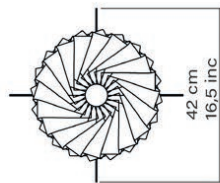

Wood Walnut Veneer