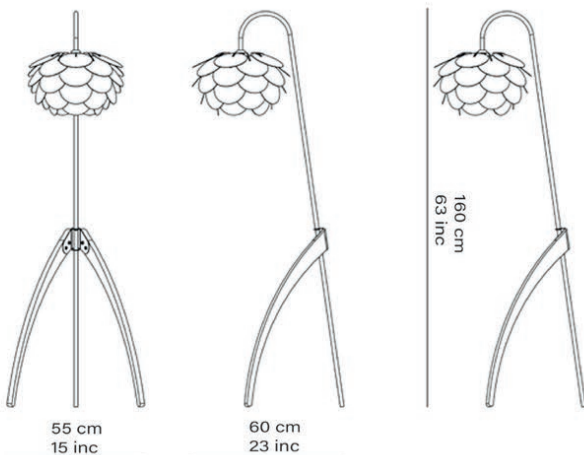

Body Color Options

	Width	Depth	Height	
cm	55	60	160	Kg 3
inc	22	24	63	
Packaging Dimension	95 X 25 X 12 cm			
	37 X 10 X 5 inc			

HD2 Floor Lamp Detail

HD3 FLOOR LAMP

Body Material Diameter 16 mm Metal Pipe Metal Leg