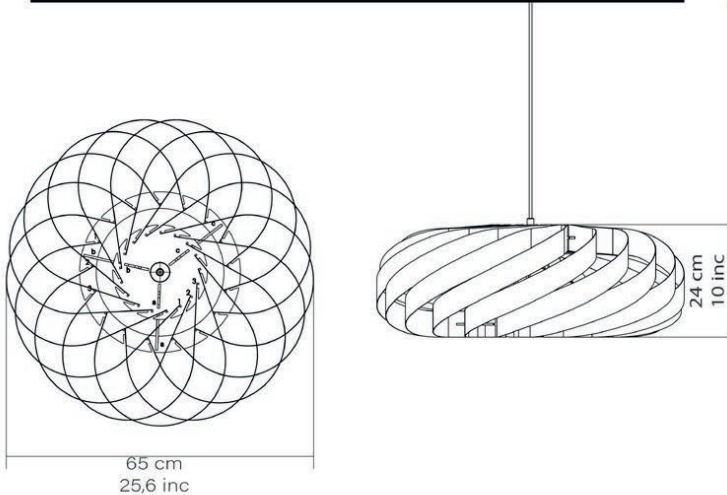

Body Color Options

Black Oak

Oak

Walnut

	Width	Depth	Height	
cm	65	65	24	Kg 1,2
inc	26	26	10	
Packaging Dimension	40 X 40 X 12 cm			
	16 X 16 X 5 inc			

Wood green Veneer

Wood blue Veneer

Wood red Veneer