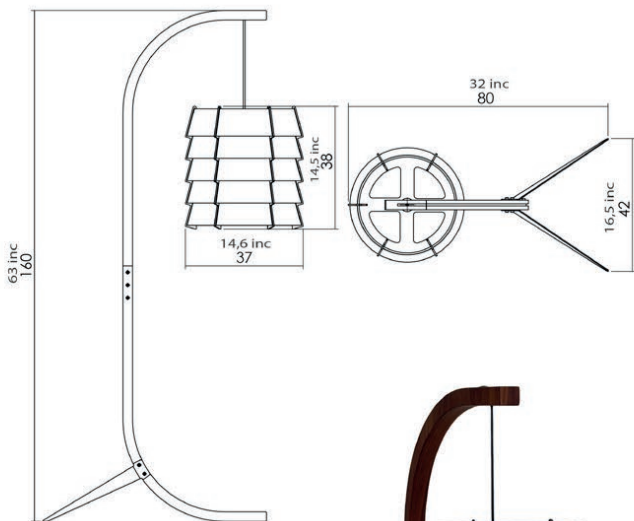

Body Color Options

American Walnut

Moire Oak

Black Oak

	Width	Depth	Height	
cm	42	76	160	Kg
inc	16,5	30	63	
Packaging Dimension	106 X 36 X 10 cm			4
	42 X 14 X 4 inc			

Ash Tree Veneer

Walnut Veneer

White Fabric