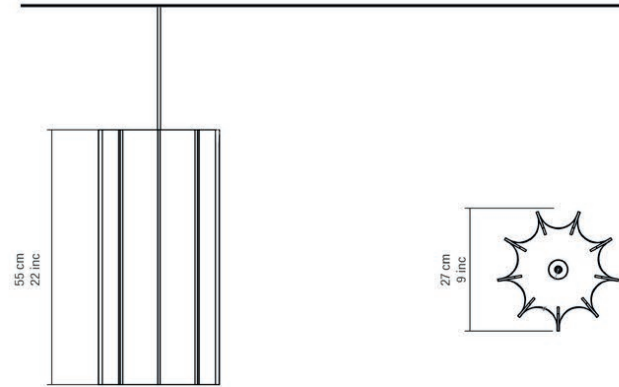

Product Detail Information Designed for indoor use, this lamp adds modern elegance with its warm light and refined wooden body.

Body Color Options

American Walnut

Moire Oak

Black Oak

	Width	Depth	Height	
cm	28	55	195	Kg
inc	10	22	77	
Packaging Dimension	116 X 36 X 10 cm			5
	46 X 14 X 4 inc			