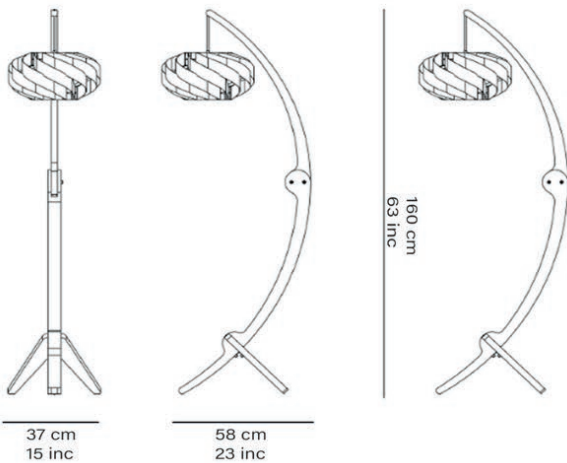

HD1 FLOOR LAMP

	Width	Depth	Height	
cm	37	58	160	Kg
inc	15	23	63	
Packaging Dimension	106 X 36 X 10 cm			4
	42 X 14 X 4 inc			

Body Material Wood Veneered MDF Lake Painted MDF Leg

Pendant Light Material Wood Lam Surface 4 mm MDF

Pendant Light Electricity Connection E27 Socket - On Off Switch
Fabric Cable - Compatible Plug

Body Color Options Walnut - Oak - Black Oak

Pendant Light Color Options Ash Wood Veneer-Wanut Wood Veneer
White Diffuser-Black Diffuser- Gold PC

Product Detail Information Designed for indoor use, this lamp adds modern elegance with its warm light and refined wooden body.

Body Color Options