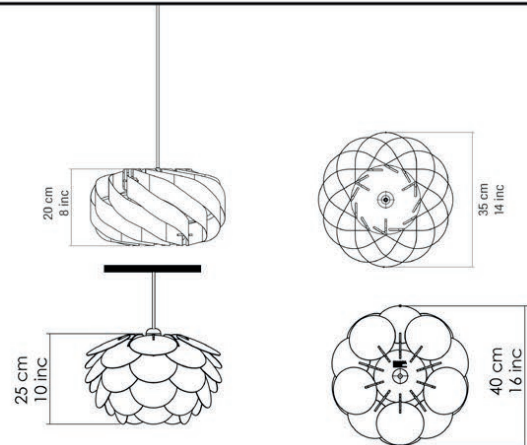

Body Color Options

	Width	Depth	Height	
cm	55	60	160	Kg 3
inc	22	24	63	
Packaging Dimension	95 X 25 X 12 cm			
	37 X 10 X 5 inc			

HD2 Floor Lamp Detail

HD3 FLOOR LAMP

Body Material Diameter 16 mm Metal Pipe Metal Leg