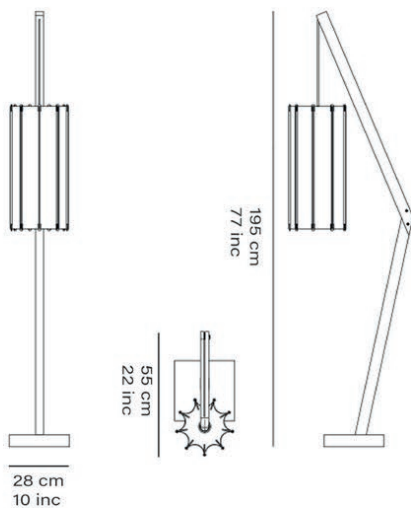

Body Color Options

	Width	Depth	Height	
cm	55	60	160	Kg 3
inc	22	24	63	
Packaging Dimension	95 X 25 X 12 cm			
	37 X 10 X 5 inc			

HD2 Floor Lamp Detail

HD3 FLOOR LAMP

Body Material Diameter 16 mm Metal Pipe Metal Leg

Product Detail Information Designed for indoor use, this lamp adds modern elegance with its warm light and refined wooden body.

Body Color Options

American Walnut

Moire Oak

Black Oak

	Width	Depth	Height	
cm	28	55	195	Kg
inc	10	22	77	
Packaging Dimension	116 X 36 X 10 cm			5
	46 X 14 X 4 inc			