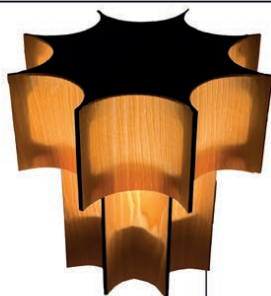

Body Color Options

Black Oak

Oak

Walnut

	Width	Depth	Height
cm	30	30	28
inc	12	12	11
Packaging Dimension	40 X 40 X 12 cm 16 X 16 X 5 inc		

0,8

Wood Ash Tree Veneer

Wood Walnut Veneer