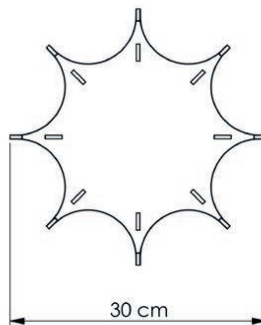

Body Color Options

Black Oak

Oak

Walnut

	Width	Depth	Height
cm	30	30	28
inc	12	12	11
Packaging Dimension	40 X 40 X 12 cm 16 X 16 X 5 inc		

0,8

Wood Ash Tree Veneer

Wood Walnut Veneer