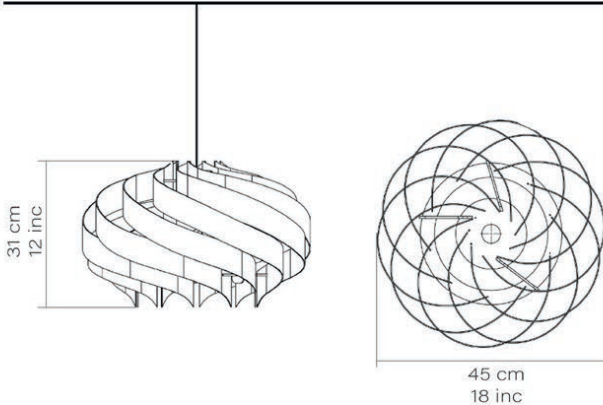

Body Color Options

Black Oak

Oak

Walnut

	Width	Depth	Height	
cm	45	45	31	Kg
inc	18	18	12	
Packaging Dimension	40 X 40 X 12 cm			1
	16 X 16 X 5 inc			

PC SILVER

PC GOLD

PC WALNUT