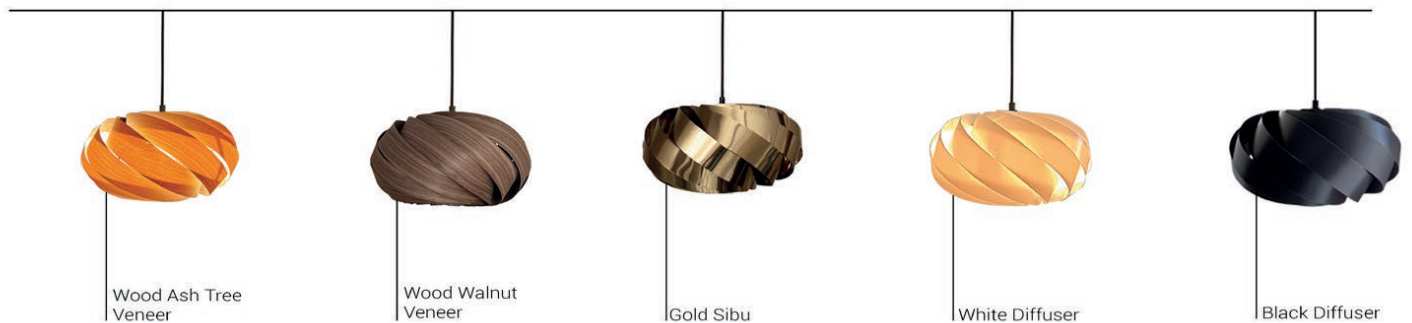

	Width	Depth	Height	
cm	35	35	20	Kg
inc	14	14	8	
Packaging Dimension	25 X 25 X 12 cm			0.7
	9 X 9 X 5 inc			

Body Color Options

Black Oak

Oak

Walnut

Wood Ash Tree Veneer

Wood Walnut Veneer

Gold Sibu