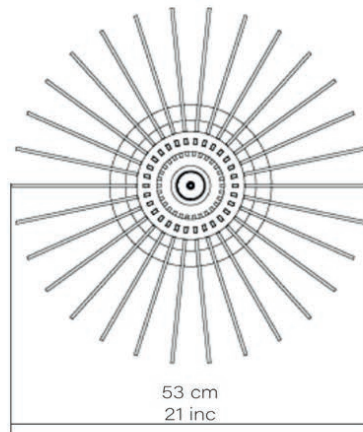

ROVAS

PENDANT LIGHT

Body Material Wood Lam Surface 4 mm MDF

Pendant Light Material Wood Lam MDF

Pendant Light Electricity Connection E27 Socket - On Off Switch
Fabric Cable - Compatible Plug

Body Color Options Walnut - Oak - Black Oak

Product Detail A stylish and minimalist pendant light with a wood-effect laminate finish; it adds a warm and inviting atmosphere to any space

	Width	Depth	Height	
cm	53	53	18	Kg
inc	21	21	7	
Packaging Dimension	38 X 29 X 8 cm			1.2
	15 X 11 X 3 inc			

Body Color Options

53 cm
21 inc