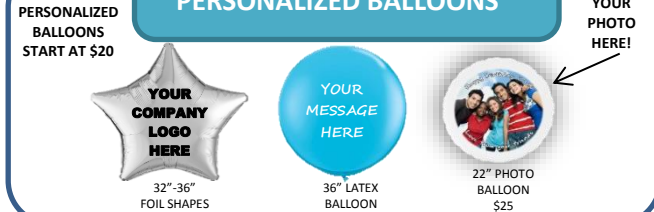

PERSONALIZED BALLOONS

PERSONALIZED BALLOONS START AT $20

YOUR COMPANY LOGO HERE 32"-36" FOIL SHAPES

YOUR MESSAGE HERE 36" LATEX BALLOON

YOUR PHOTO HERE! 22" PHOTO BALLOON $25