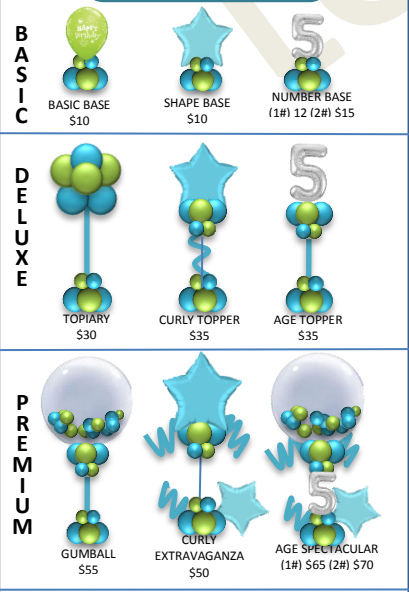

CENTERPIECES

BASIC
BASIC BASE $10
SHAPE BASE $10
NUMBER BASE (1#) 12 (2#) $15

DELUXE
TOPIARY $30
CURLY TOPPER $35
AGE TOPPER $35

PREMIUM
GUMBALL $55
CURLY EXTRAVAGANZA $50
AGE SPECTACULAR (1#) $65 (2#) $70

CENTERPIECE TOPPERS, BASES, AND STANDS ARE INTERCHANGEABLE. Centerpieces can be further customized by substituting with printed latex; licensed balloons, shape foils, numbers and letters, double stuffed and personalized balloons.