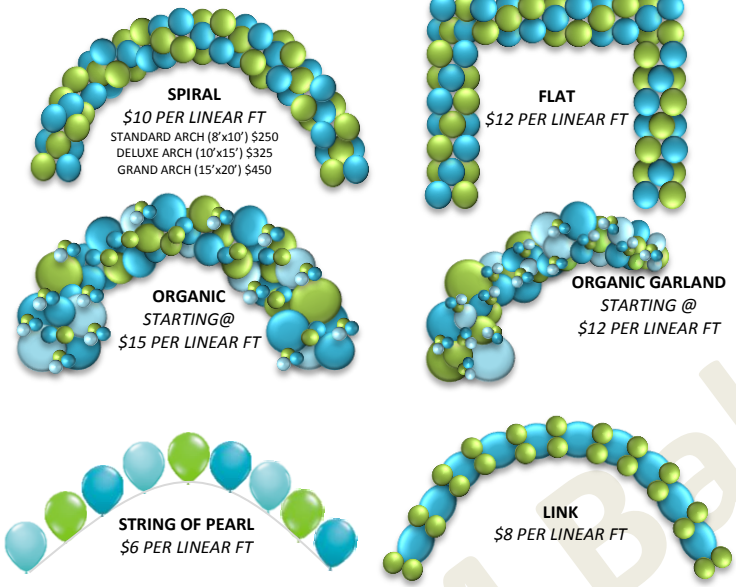

ARCHES

SPIRAL
$10 PER LINEAR FT
STANDARD ARCH (8'x10') $250
DELUXE ARCH (10'x15') $325
GRAND ARCH (15'x20') $450

FLAT
$12 PER LINEAR FT

ORGANIC
STARTING @
$15 PER LINEAR FT

ORGANIC GARLAND
STARTING @
$12 PER LINEAR FT

STRING OF PEARL
$6 PER LINEAR FT

LINK
$8 PER LINEAR FT

ARCH SIZE GUIDE

*DOUBLE DOOR ARCHWAY: 24 LINEAR FT.
*ARCHWAY **ON** 6FT. TABLE: 13 LINEAR FT.
*ARCHWAY **OVER** 6 FT. TABLE: 20 LINEAR FT.
*OUTDOOR ARCHES: 25 FEET & UP