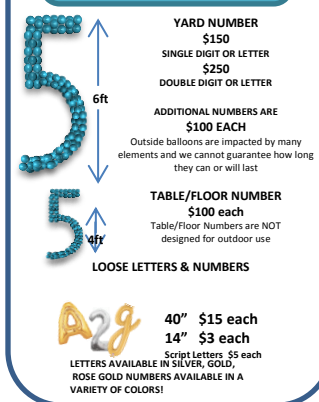

NUMBERS & LETTERS

YARD NUMBER
$150
SINGLE DIGIT OR LETTER $250
DOUBLE DIGIT OR LETTER $400

ADDITIONAL NUMBERS ARE $100 EACH
Outside balloons are impacted by many elements and we cannot guarantee how long they can or will last

TABLE/FLOOR NUMBER
$100 each
Table/Floor Numbers are NOT designed for outdoor use

LOOSE LETTERS & NUMBERS
40" $15 each
14" $3 each
Script Letters $5 each
LETTERS AVAILABLE IN SILVER, GOLD, ROSE GOLD NUMBERS AVAILABLE IN A VARIETY OF COLORS!

YARD WANDS

$4 EACH -OR- (40) FOR $150

OTHER SERVICES

BALLOON SCULPTURES
STAGE DECOR
CORPORATE DÉCOR
GRADUATION DECOR

CUSTOM CENTERPIECES
BALLOON DROPS
PACKAGE DEALS
PROM DECOR

NEED SOMETHING ELSE?
Visit our FACEBOOK page for great ideas or send us a picture & we'll RE-CREATE it!