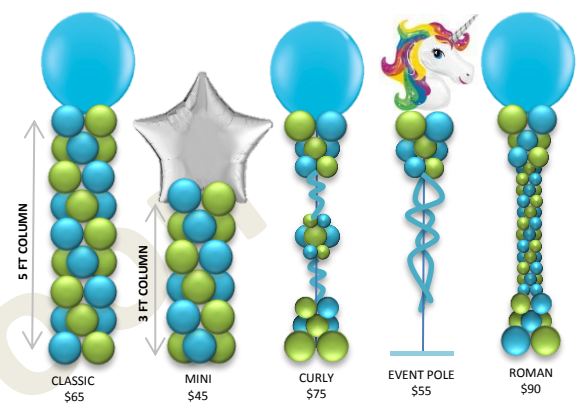

ARCHES

SPIRAL
$10 PER LINEAR FT
STANDARD ARCH (8'x10') $250
DELUXE ARCH (10'x15') $325
GRAND ARCH (15'x20') $450

FLAT
$12 PER LINEAR FT

ORGANIC
STARTING @
$15 PER LINEAR FT

ORGANIC GARLAND
STARTING @
$12 PER LINEAR FT

STRING OF PEARL
$6 PER LINEAR FT

LINK
$8 PER LINEAR FT

ARCH SIZE GUIDE

*DOUBLE DOOR ARCHWAY: 24 LINEAR FT.
*ARCHWAY **ON** 6FT. TABLE: 13 LINEAR FT.
*ARCHWAY **OVER** 6 FT. TABLE: 20 LINEAR FT.
*OUTDOOR ARCHES: 25 FEET & UP

COLUMNS

ADDITIONAL COLUMN TOPPERS

CENTERPIECES

BASIC
BASIC BASE $10
SHAPE BASE $10
NUMBER BASE (1#) 12 (2#) $15

DELUXE
TOPIARY $30
CURLY TOPPER $35
AGE TOPPER $35

PREMIUM
GUMBALL $55
CURLY EXTRAVAGANZA $50
AGE SPECTACULAR (1#) $65 (2#) $70

CENTERPIECE TOPPERS, BASES, AND STANDS ARE INTERCHANGEABLE. Centerpieces can be further customized by substituting with printed latex; licensed balloons, shape foils, numbers and letters, double stuffed and personalized balloons.

WALLS & BACKDROPS

LINK WALL $5 PER SQ. FT
FILLED LINK WALL $7 PER SQ. FOOT

ORGANIC WALL $12 PER SQ. FT
PICTURE FRAMES STARTING @ $250

COLUMN BACKDROP $285
TOPPERS FOR BACKDROPS MAY BE SUBSTITUTED

YEAR BACKDROP $260

PEARL ENTRYWAY STARTING @ $175
DANCE FLOOR CANOPY STARTING @ $550

PERSONALIZED BALLOONS

PERSONALIZED BALLOONS START AT $20

YOUR COMPANY LOGO HERE 32"-36" FOIL SHAPES

YOUR MESSAGE HERE 36" LATEX BALLOON

YOUR PHOTO HERE! 22" PHOTO BALLOON $25

NUMBERS & LETTERS