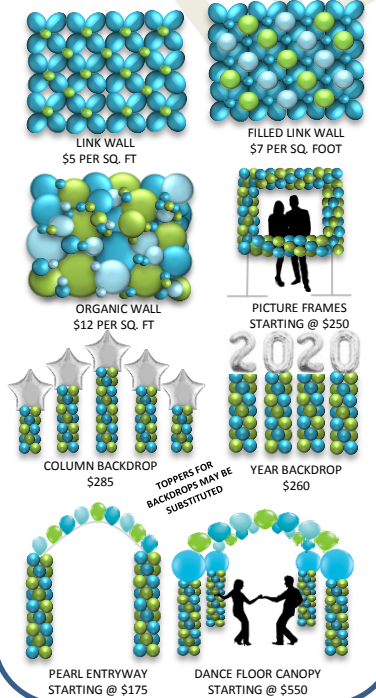

WALLS & BACKDROPS

LINK WALL $5 PER SQ. FT
FILLED LINK WALL $7 PER SQ. FOOT

ORGANIC WALL $12 PER SQ. FT
PICTURE FRAMES STARTING @ $250

COLUMN BACKDROP $285
TOPPERS FOR BACKDROPS MAY BE SUBSTITUTED

YEAR BACKDROP $260

PEARL ENTRYWAY STARTING @ $175
DANCE FLOOR CANOPY STARTING @ $550