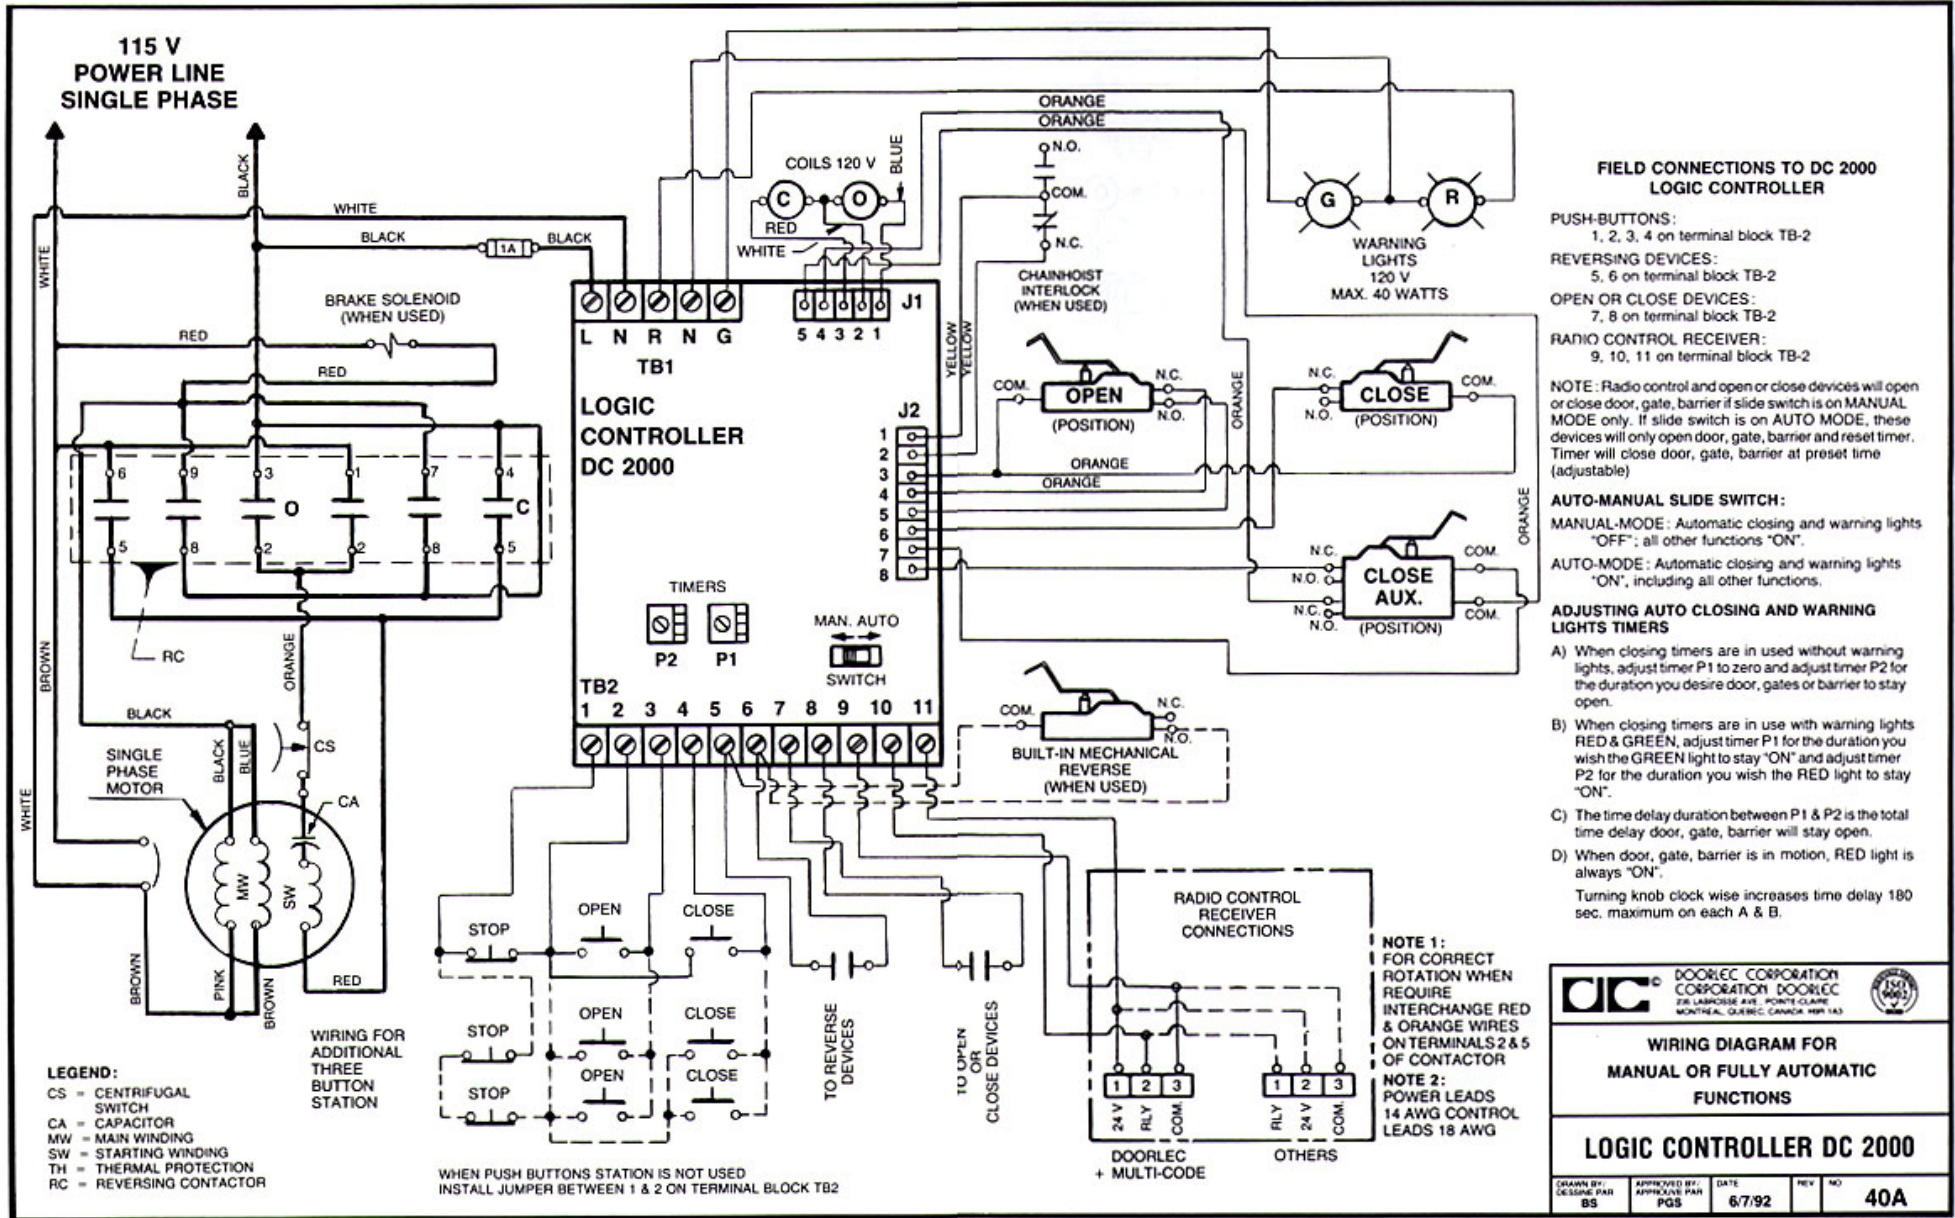

Electrical Diagram

40A 41A 42A

ELECTRICAL DIAGRAM 40 A

ELECTRICAL DIAGRAM 41 A

DC DOORLEC CORPORATION
 CORPORATION DOORLEC
 235 LAPOINTE AVE. POINTE-CLAIRE
 MONTREAL, QUEBEC CANADA H9P 1A3

**WIRING DIAGRAM FOR
 MANUAL OR FULLY AUTOMATIC
 FUNCTIONS**

LOGIC CONTROLLER DC 2000

DRAWN BY: DESIRÉE PAIN BS	APPROVED BY: PGS	DATE 6/7/92	REV NO	41A
---------------------------------	---------------------	----------------	-----------	-----

ELECTRICAL DIAGRAM 42 A

CC DOORLEC CORPORATION DOORLEC
236 LAPOISSE AVE. POINTE-CLAIRE
MONTREAL, QUEBEC, CANADA H9R 1A3

**WIRING DIAGRAM FOR
MANUAL OR FULLY AUTOMATIC
FUNCTIONS**

LOGIC CONTROLLER DC 2000

ISO 9002

DRAMA BY: DESOIN PAA BS