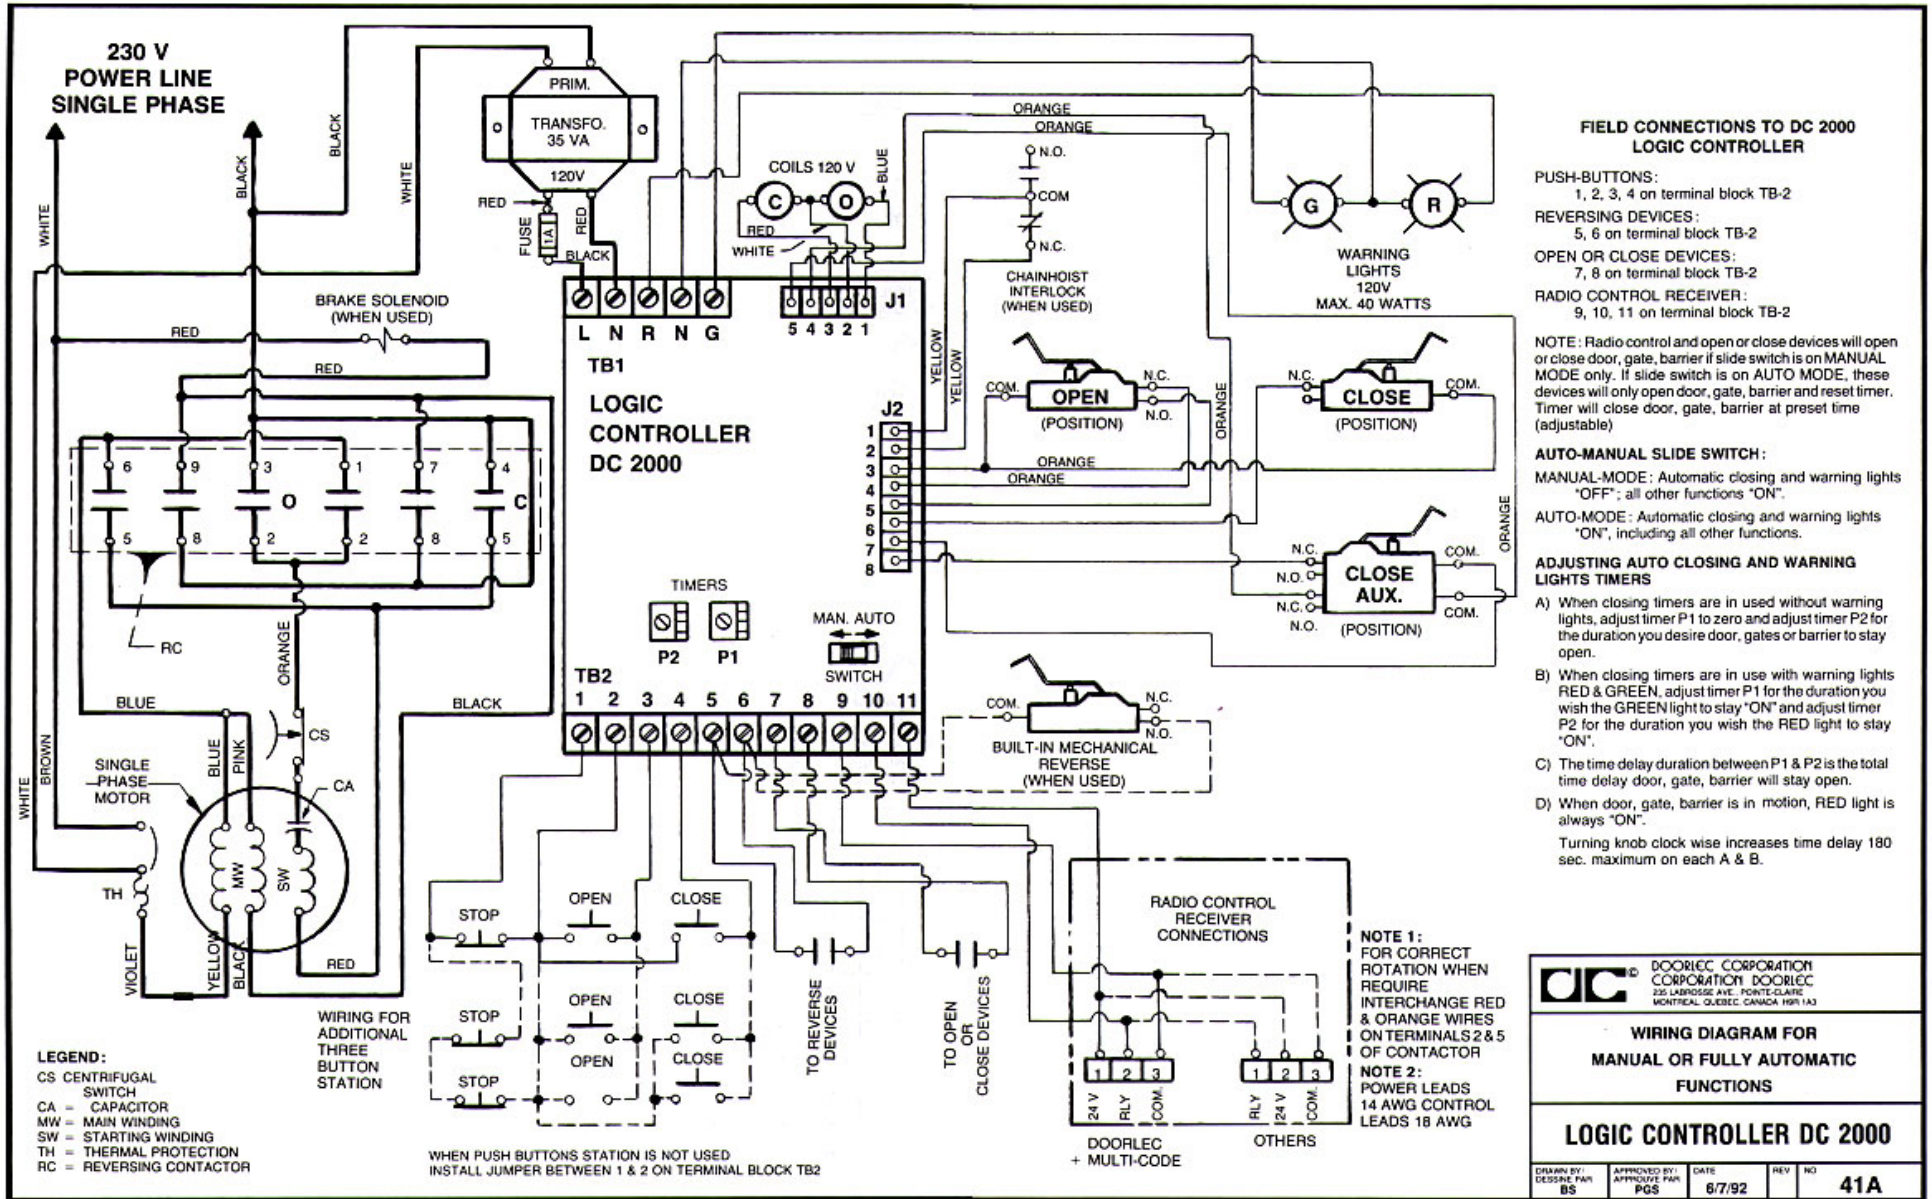

Electrical Diagram

40A 41A 42A

ELECTRICAL DIAGRAM 40 A

ELECTRICAL DIAGRAM 41 A

DC DOORLEC CORPORATION
 CORPORATION DOORLEC
 235 LAPOINTE AVE. POINTE-CLAIRE
 MONTREAL, QUEBEC CANADA H9P 1A3

**WIRING DIAGRAM FOR
 MANUAL OR FULLY AUTOMATIC
 FUNCTIONS**

LOGIC CONTROLLER DC 2000

DRAWN BY: DESIRÉE PAIN BS	APPROVED BY: PGS	DATE 6/7/92	REV NO	41A
---------------------------------	---------------------	----------------	-----------	-----

ELECTRICAL DIAGRAM 42 A

CC DOORLEC CORPORATION DOORLEC
236 LAPOISSE AVE. POINTE-CLAIRE
MONTREAL, QUEBEC, CANADA H9R 1A3

**WIRING DIAGRAM FOR
MANUAL OR FULLY AUTOMATIC
FUNCTIONS**

LOGIC CONTROLLER DC 2000

ISO 9002

DRAMA BY: DESOIN PAA BS