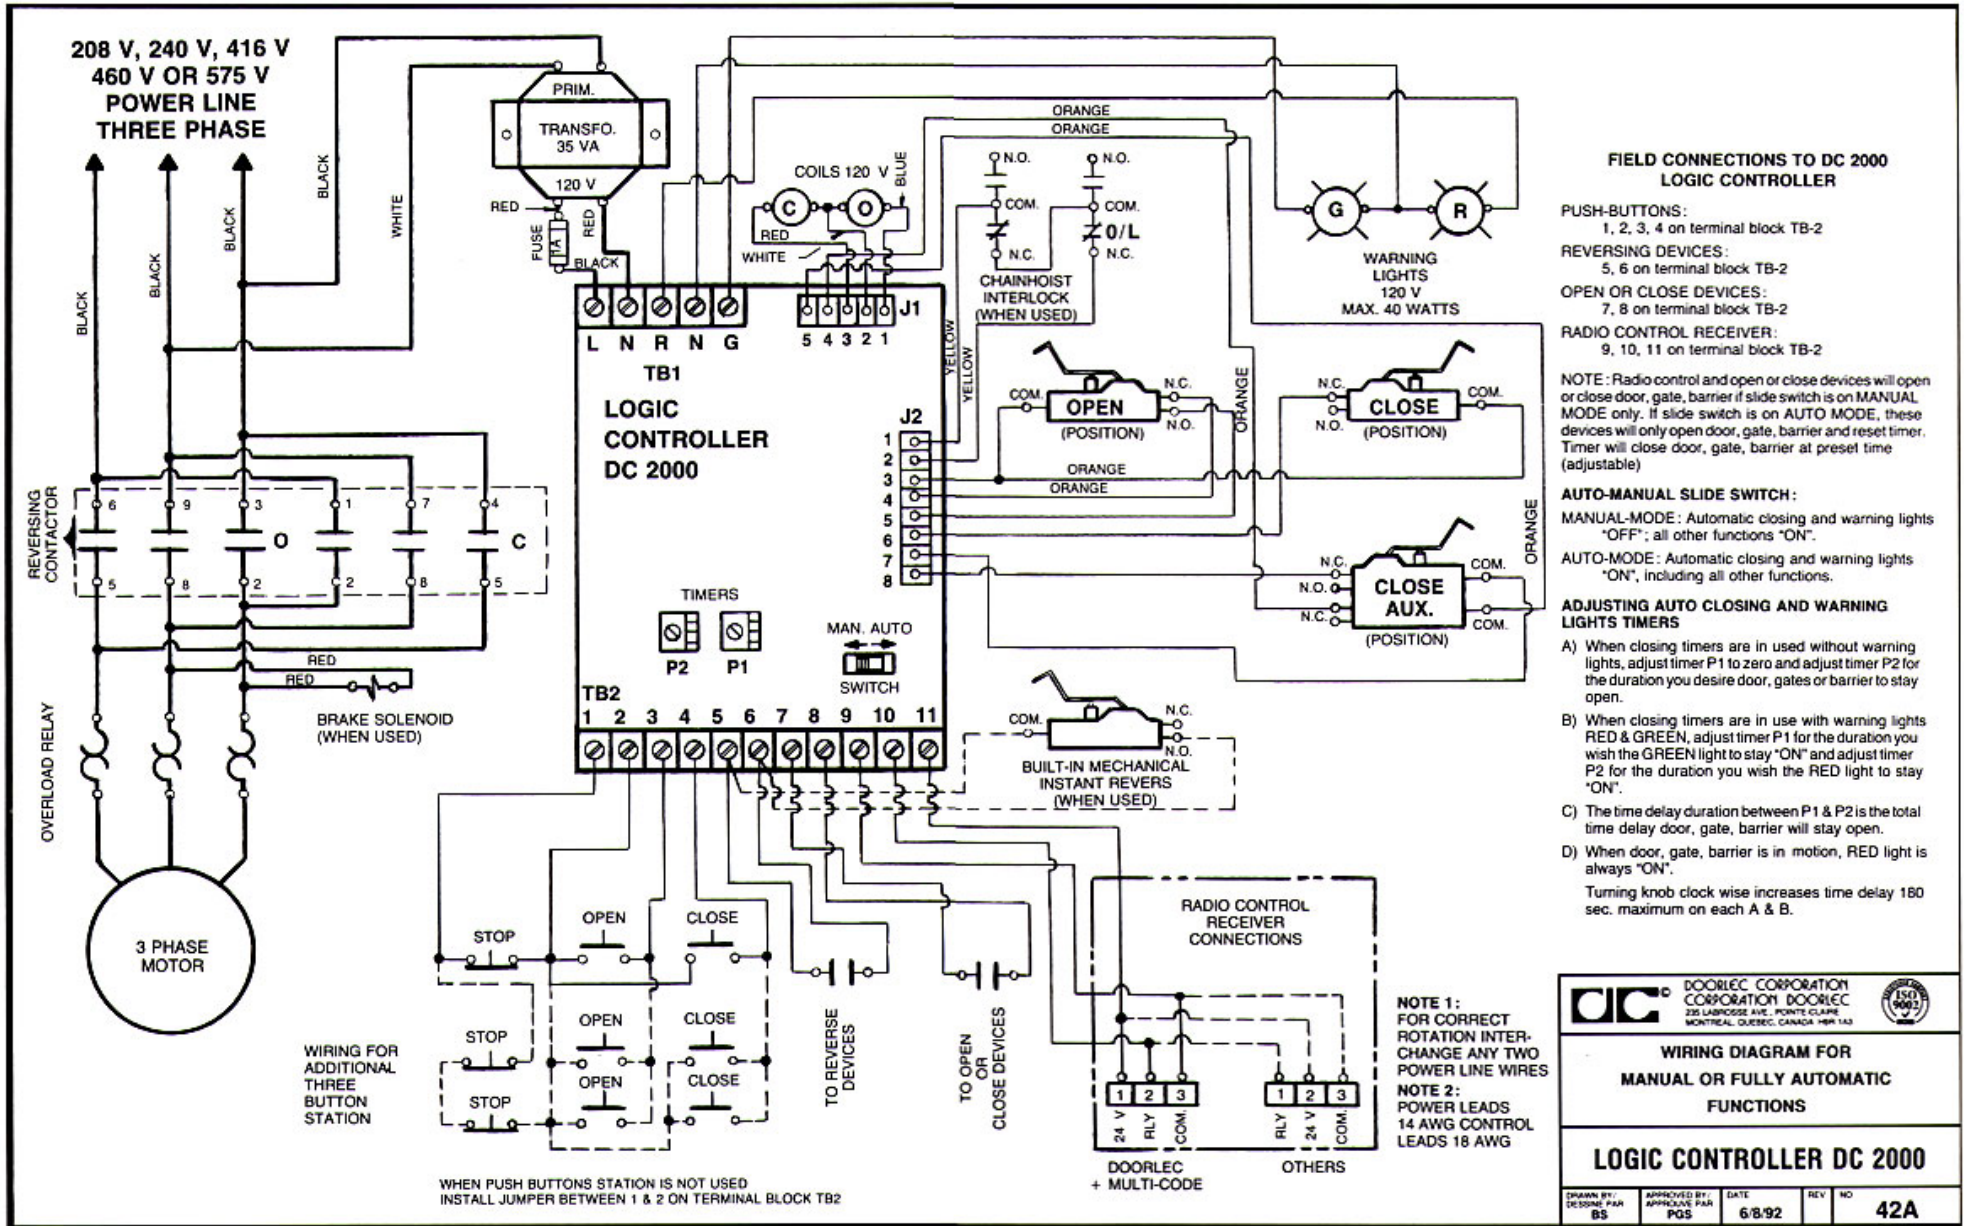

Electrical Diagram

40A 41A 42A

ELECTRICAL DIAGRAM 40 A

ELECTRICAL DIAGRAM 41 A

DC DOORLEC CORPORATION
 CORPORATION DOORLEC
 235 LAPOINTE AVE. POINTE-CLAIRE
 MONTREAL, QUEBEC CANADA H9P 1A3

**WIRING DIAGRAM FOR
 MANUAL OR FULLY AUTOMATIC
 FUNCTIONS**

LOGIC CONTROLLER DC 2000

DRAWN BY: DESIRÉE PAIN BS	APPROVED BY: PGS	DATE 6/7/92	REV NO	41A
---------------------------------	---------------------	----------------	-----------	-----

ELECTRICAL DIAGRAM 42 A

CC DOORLEC CORPORATION DOORLEC
236 LAPOISSE AVE. POINTE-CLAIRE
MONTREAL, QUEBEC, CANADA H9R 1A3

**WIRING DIAGRAM FOR
MANUAL OR FULLY AUTOMATIC
FUNCTIONS**

LOGIC CONTROLLER DC 2000

ISO 9002

DRAMA BY: DESOIN PAA BS