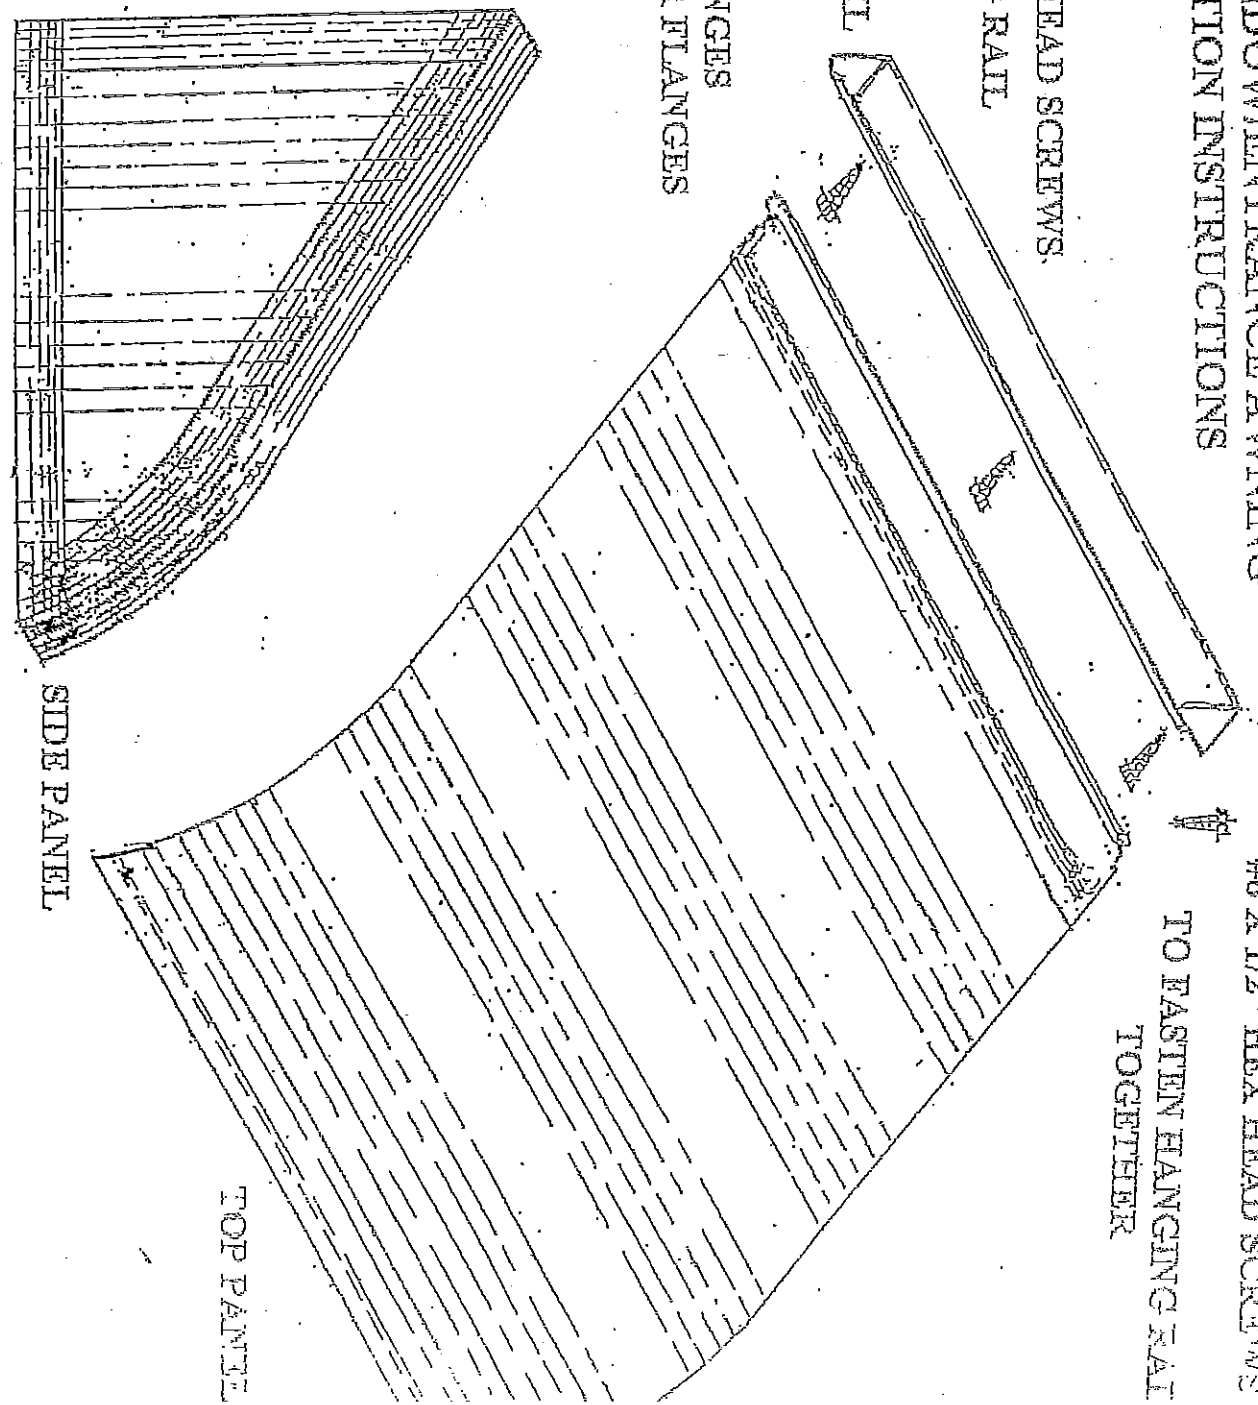

CLOSED END WINDOW/ENTRANCE A WINING
INSTALLATION INSTRUCTIONS

#8 X 1/2" HEX HEAD SCREWS
TO FASTEN HANGING RAIL
TOGETHER

#8 X 2" HEX HEAD SCREWS
TO FASTEN HANGING RAIL
TO THE HOUSE

2PC HANGING RAIL

NOTE: TO ASSEMBLE PLACE FLANGES
OF HANGING RAIL UNDER FLANGES
OF TOP SIDE RAIL

TOP SIDE RAIL

SIDE PANEL

TOP PANEL

MOUNTING TAB #8 X 2" HEX HEAD SCREWS

#8 X 1/2" HEX HEAD SCREWS

INSTALLATION INSTRUCTION

#8 X 2" HEX HEAD SCREWS
TO FASTEN HANGING RAIL
TO THE HOUSE

2 PC HANGING RAIL

CONNECTOR

TO FASTEN HANGING RAIL
TOGETHER

MOUNTING TAB

#8 X 1/2" HEX HEAD SCREWS
#8 X 2" HEX HEAD SCREWS

SIDE PANEL

#8 X 1/2" HEX HEAD SCREWS

TOP PANEL