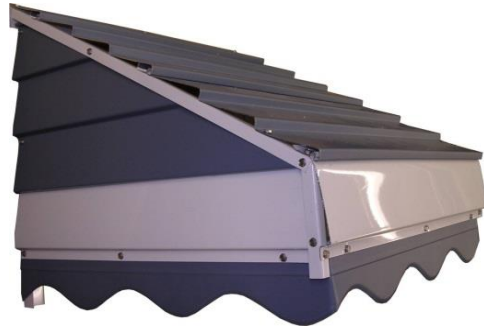

We have multiple different style and color options for your awning choice as well, please see below for some of these options!

**Sunhaven Open End**  
With Mill Finish Extruded Frame  
Available Roll-Form or Stepdown

**Sunhaven Stepdown Closed End**  
with Mill Finish Extruded Frame  
Shown with Optional Scallop

**Sunhaven Roll-Form**  
With Mill Finish Extruded Frame  
Shown with Optional Scallop

**Sunmaster**  
Scallop Standard