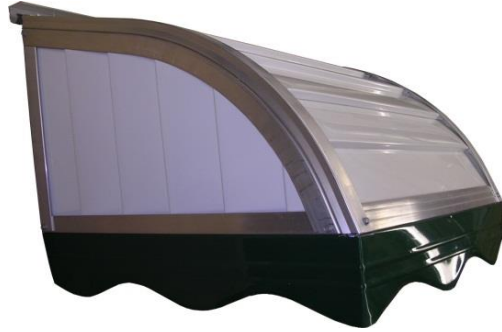

### Raised Seam Awnings

Contact our offices to customize your  
your order for raised seam awnings

Enhance your Home or Business with Window or Entrance Awnings from Patton Aluminum. We offer a variety of styles in aluminum, canvas and vinyl for both residential and commercial applications. Window Awnings help save energy, reduce glare and protect your home and furnishing from damage and fading due to the sun. According to a report from the US Department of Energy, window awnings can reduce solar heat gain in the summer by up to 77%, therefore, saving you in cooling costs.

We have multiple different style and color options for your awning choice as well, please see below for some of these options!

**Sunhaven Open End**  
With Mill Finish Extruded Frame  
Available Roll-Form or Stepdown