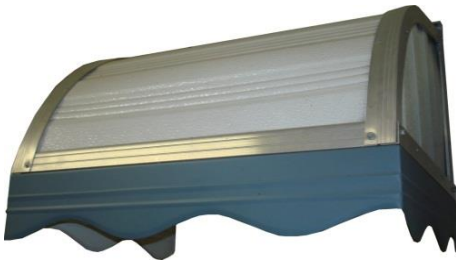

Sunhaven Roll-Form
With Mill Finish Extruded Frame
Shown with Optional Scallop