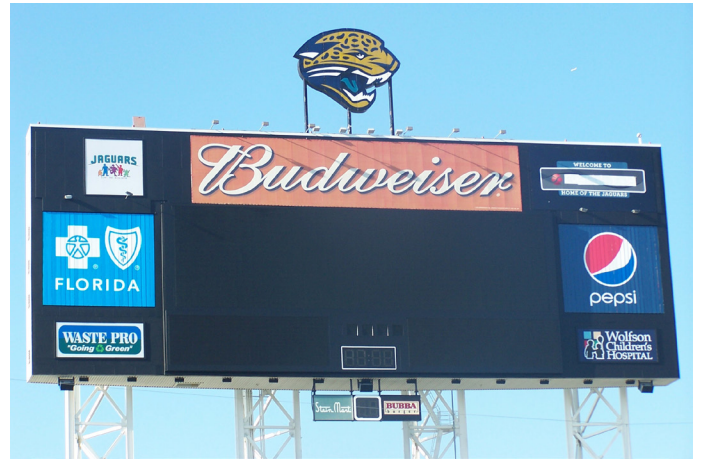

PROJECT:

Jacksonville Jaguars Stadium Scoreboards

LOCATION:

Jacksonville, Florida

COLOR:

Custom, Black Jack

BEFORE

AFTER

PROJECT:

Marion County School

LOCATION:

Ocala, Florida

COLOR:

Custom, Bronze

BEFORE

AFTER