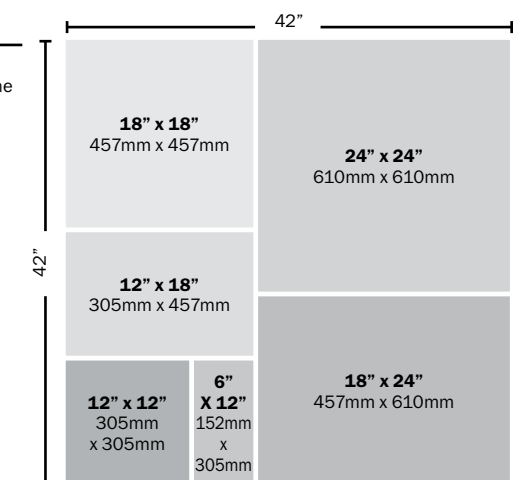

SHAPES & SIZES

All Dimensional Flagstone are 2" (51mm) thick.