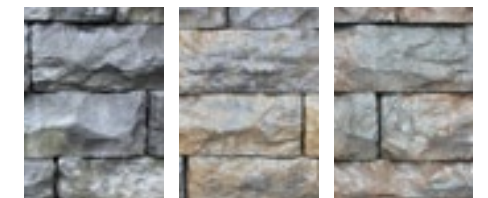

16" FILLER
16" W x 7" H x 4" D
406mm x 178mm x 102mm

COLOURS

MANITOU

WINDSOR

RIDEAU
(special order)