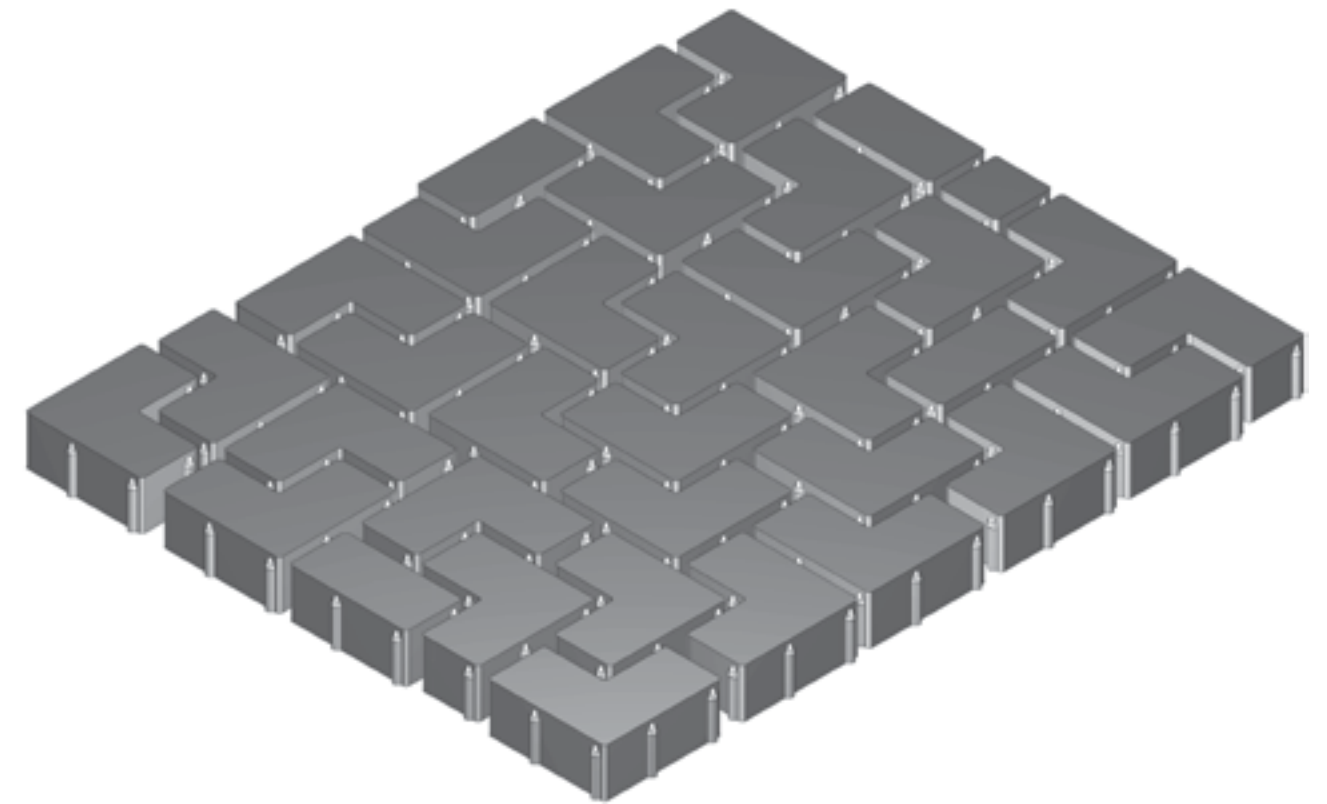

RIDEAU
(special order)

SHAPES & SIZES

All Dimensional Flagstone are 2" (51mm) thick.

NEW for Summer 2021

Permeable Interlocking Concrete Paver (PICP) designed for maximum efficiency through mechanical installation achieving a 6% void space for drainage