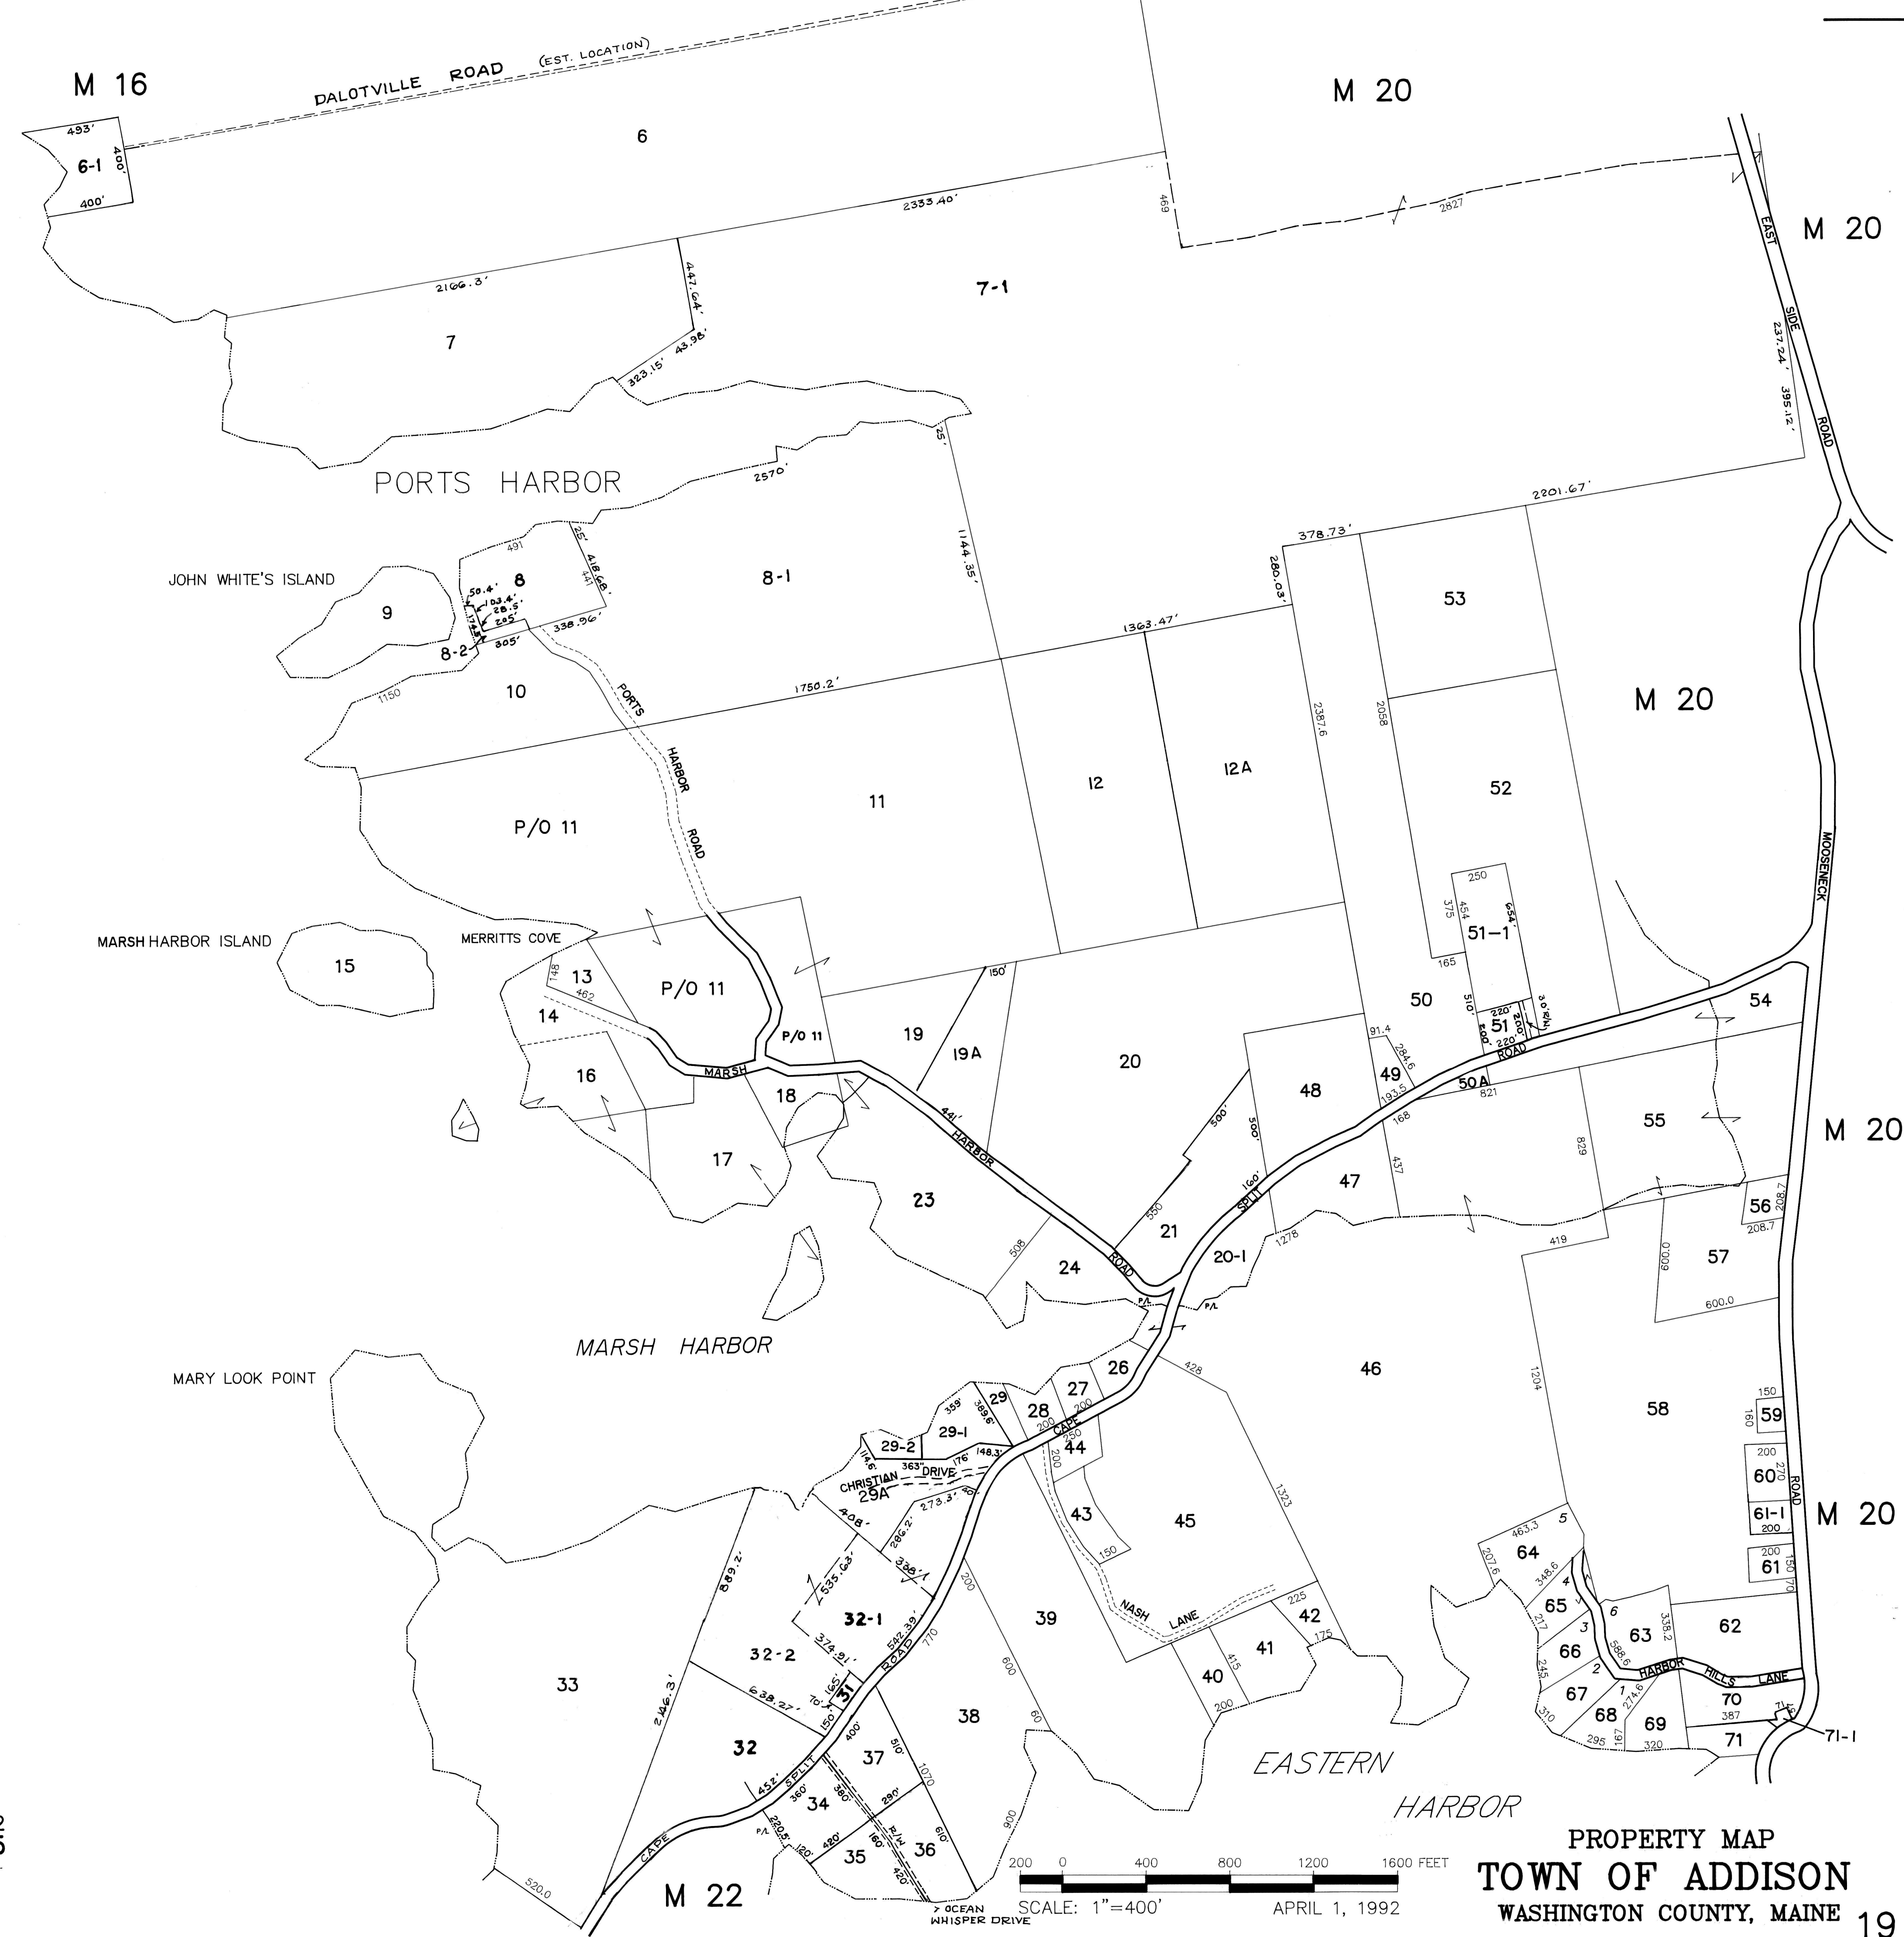

4 MINK ISLAND
3 UPPER BIRCH ISLAND

BIRCH ISLANDS

2 LOWER BIRCH ISLAND

PLEASANT BAY

1 NIGHTCAP ISLAND

PREPARED BY: AERIAL SURVEY & PHOTO, INC.
NORRIDGEWOCK, MAINE

NOTE: FOR ASSESSMENT PURPOSES ONLY, NOT TO BE USED FOR CONVEYANCES

LEGEND: PARCEL NUMBER..... 12
ADJACENT MAP..... M5
MATCH LINE... - - - - -

PROPERTY MAP
TOWN OF ADDISON
WASHINGTON COUNTY, MAINE 19