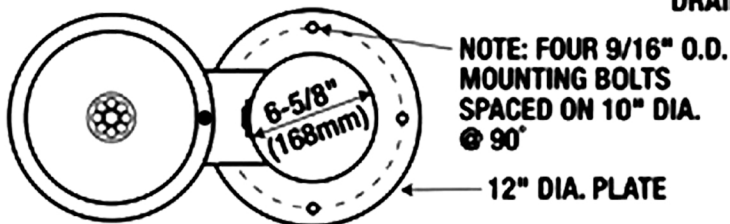

PBark-900
Fido Fountain Single Sided

ROUGH-IN DIMENSIONS

These rough-in dimensions may vary 1/2" (13 mm) plus or minus
32"H x 19-1/8"W x 6-5/8"Dia.

Surface Mount

In Ground Bury

NOTE: FOUR 9/16" O.D. MOUNTING BOLTS SPACED ON 10" DIA. @ 90°

12" DIA. PLATE