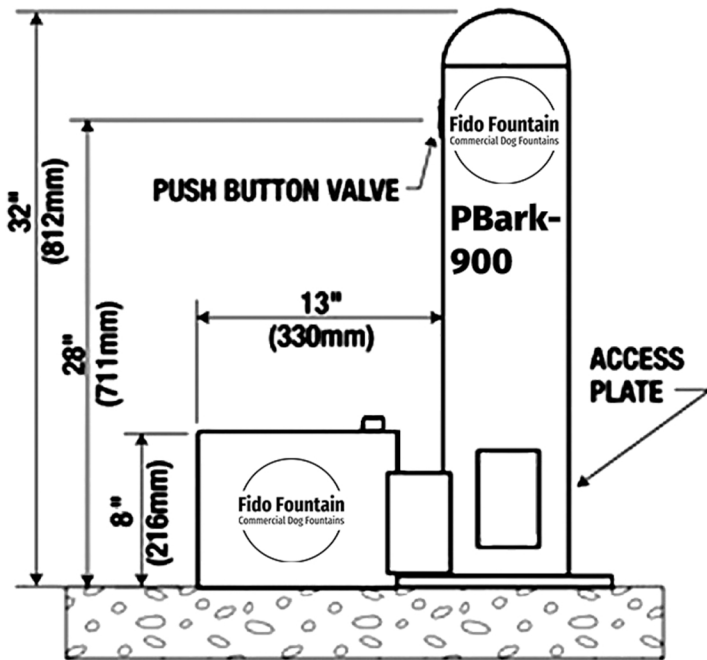

PBark-900
Fido Fountain Single Sided

ROUGH-IN DIMENSIONS

These rough-in dimensions may vary 1/2" (13 mm) plus or minus
32"H x 19-1/8"W x 6-5/8"Dia.

Surface Mount

In Ground Bury

NOTE: FOUR 9/16" O.D. MOUNTING BOLTS SPACED ON 10" DIA. @ 90°

12" DIA. PLATE