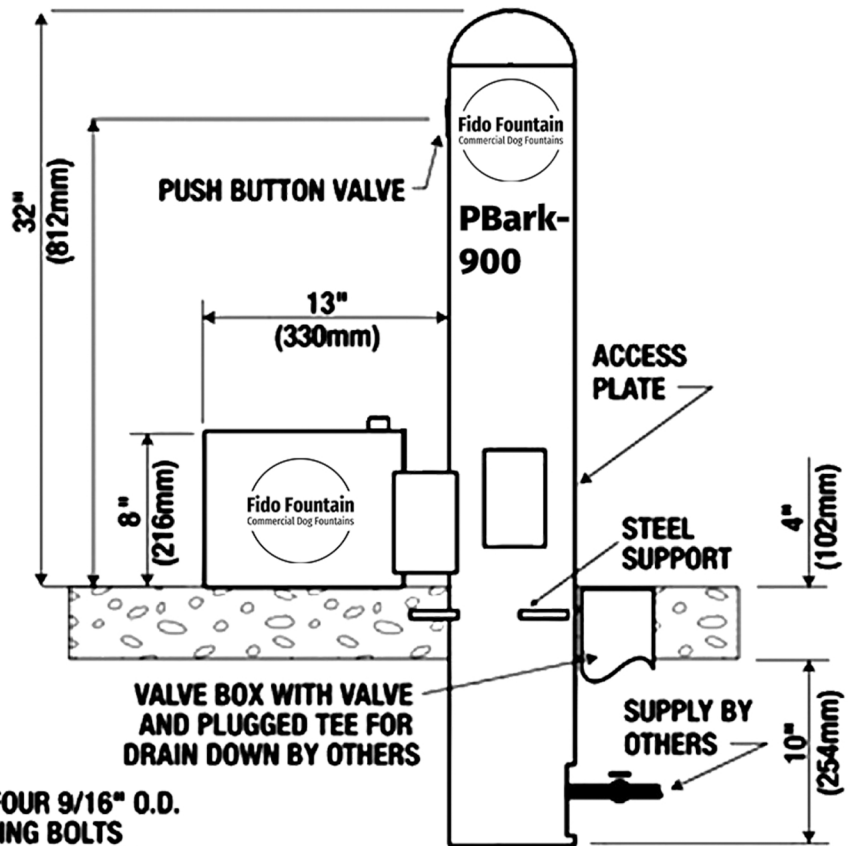

PBark-900
Fido Fountain Single Sided

ROUGH-IN DIMENSIONS

These rough-in dimensions may vary 1/2" (13 mm) plus or minus
32"H x 19-1/8"W x 6-5/8"Dia.

Surface Mount

In Ground Bury

NOTE: FOUR 9/16" O.D. MOUNTING BOLTS SPACED ON 10" DIA. @ 90°

12" DIA. PLATE