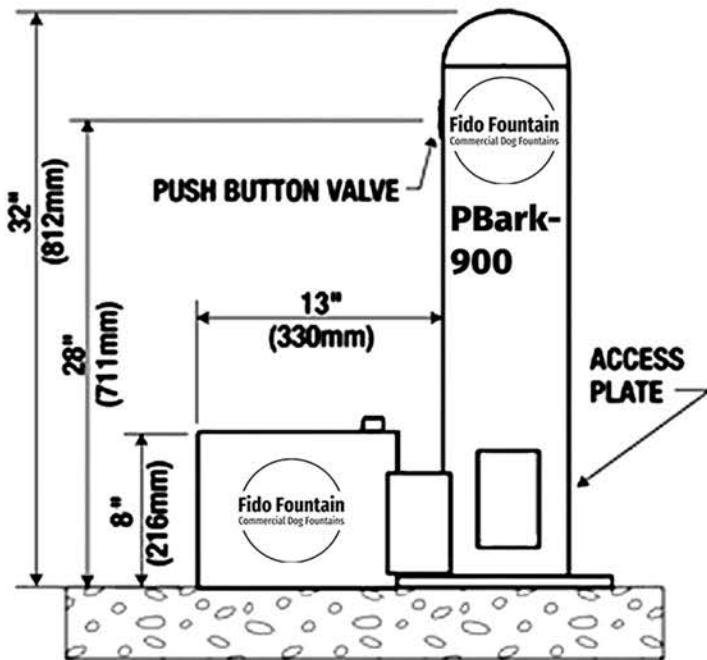

PBark-900
Fido Fountain Single Sided

ROUGH-IN DIMENSIONS

These rough-in dimensions may vary 1/2" (13 mm) plus or minus
32"H x 19-1/8"W x 6-5/8"Dia.

Surface Mount

In Ground Bury