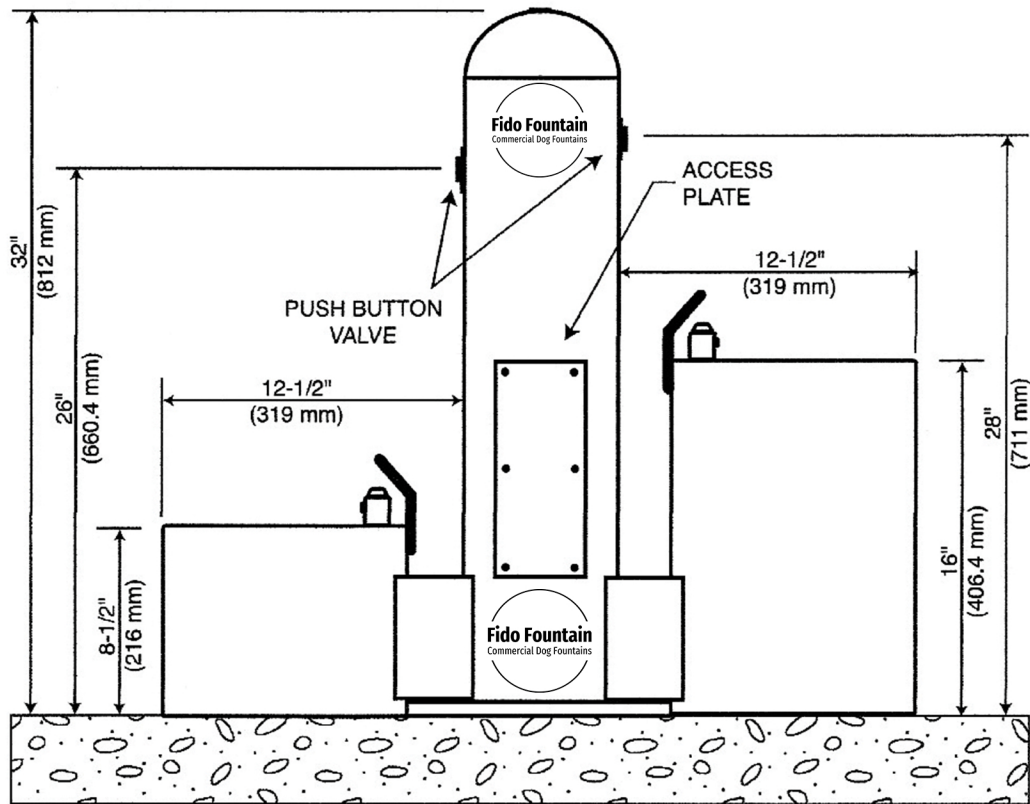

**PBark-406**  
**Fido Fountain Double Sided**

**DIMENSIONS**

**32"H x 31-5/8"W x 6-5/8" Dia.**

NOTE: FOUR 9/16" O.D. MOUNTING BOLTS SPACED ON 10" DIA. @ 90°