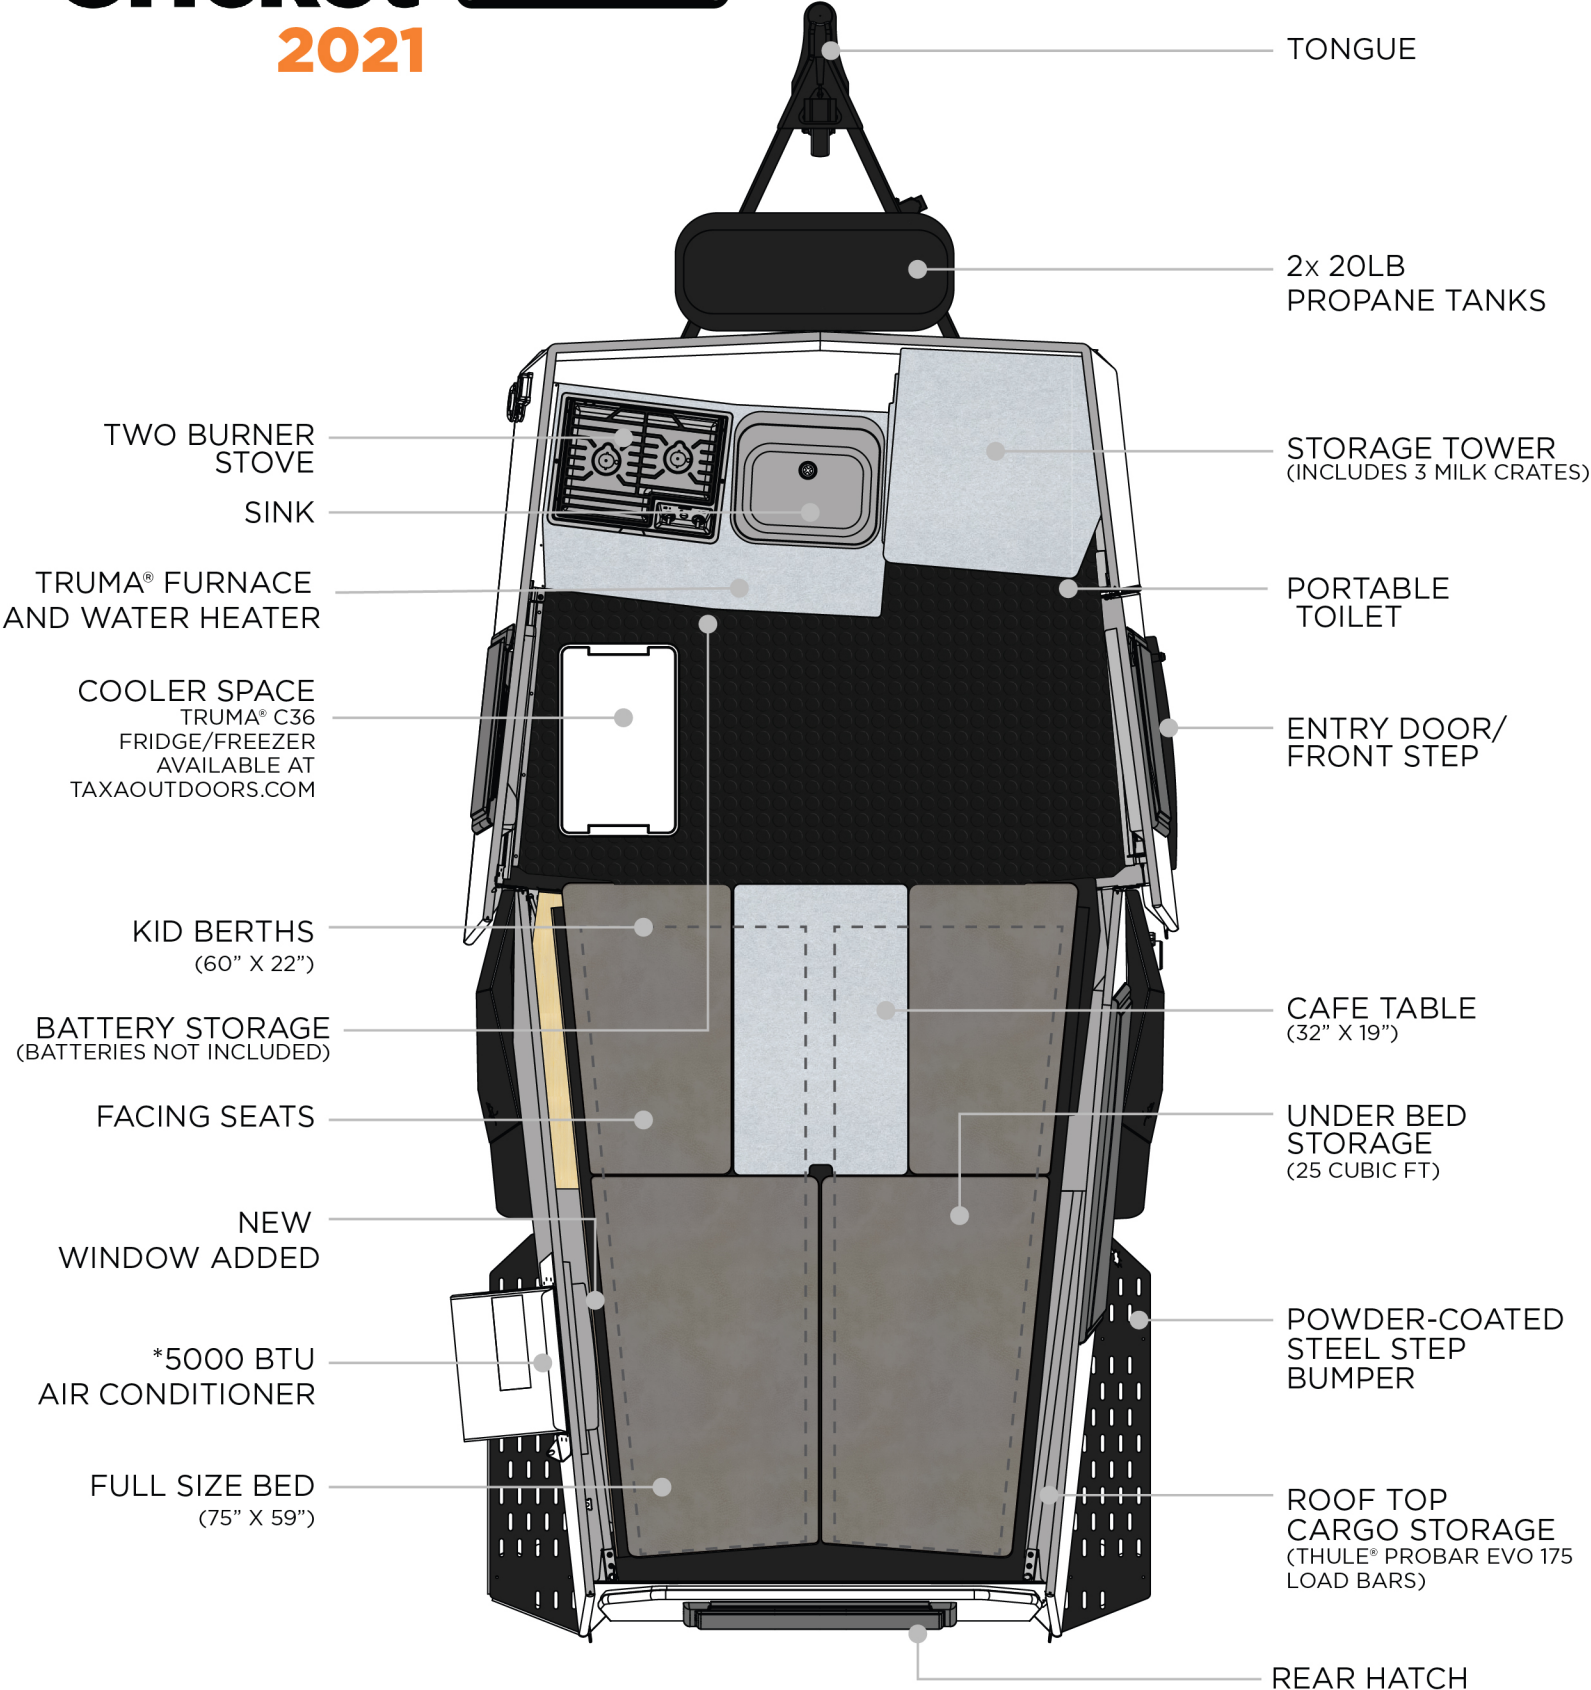

Cricket

2021

TONGUE

2x 20LB
PROPANE TANKS

STORAGE TOWER
(INCLUDES 3 MILK CRATES)

PORTABLE
TOILET

ENTRY DOOR/
FRONT STEP

CAFE TABLE
(32" X 19")

UNDER BED
STORAGE
(25 CUBIC FT)

POWDER-COATED
STEEL STEP
BUMPER

ROOF TOP
CARGO STORAGE
(THULE® PROBAR EVO 175
LOAD BARS)

REAR HATCH

TWO BURNER
STOVE

SINK

TRUMA® FURNACE
AND WATER HEATER

COOLER SPACE
TRUMA® C36
FRIDGE/FREEZER
AVAILABLE AT
TAXAOUTDOORS.COM

KID BERTHS
(60" X 22")

BATTERY STORAGE
(BATTERIES NOT INCLUDED)

FACING SEATS

NEW
WINDOW ADDED

*5000 BTU
AIR CONDITIONER

FULL SIZE BED
(75" X 59")

*OPTIONAL FEATURE