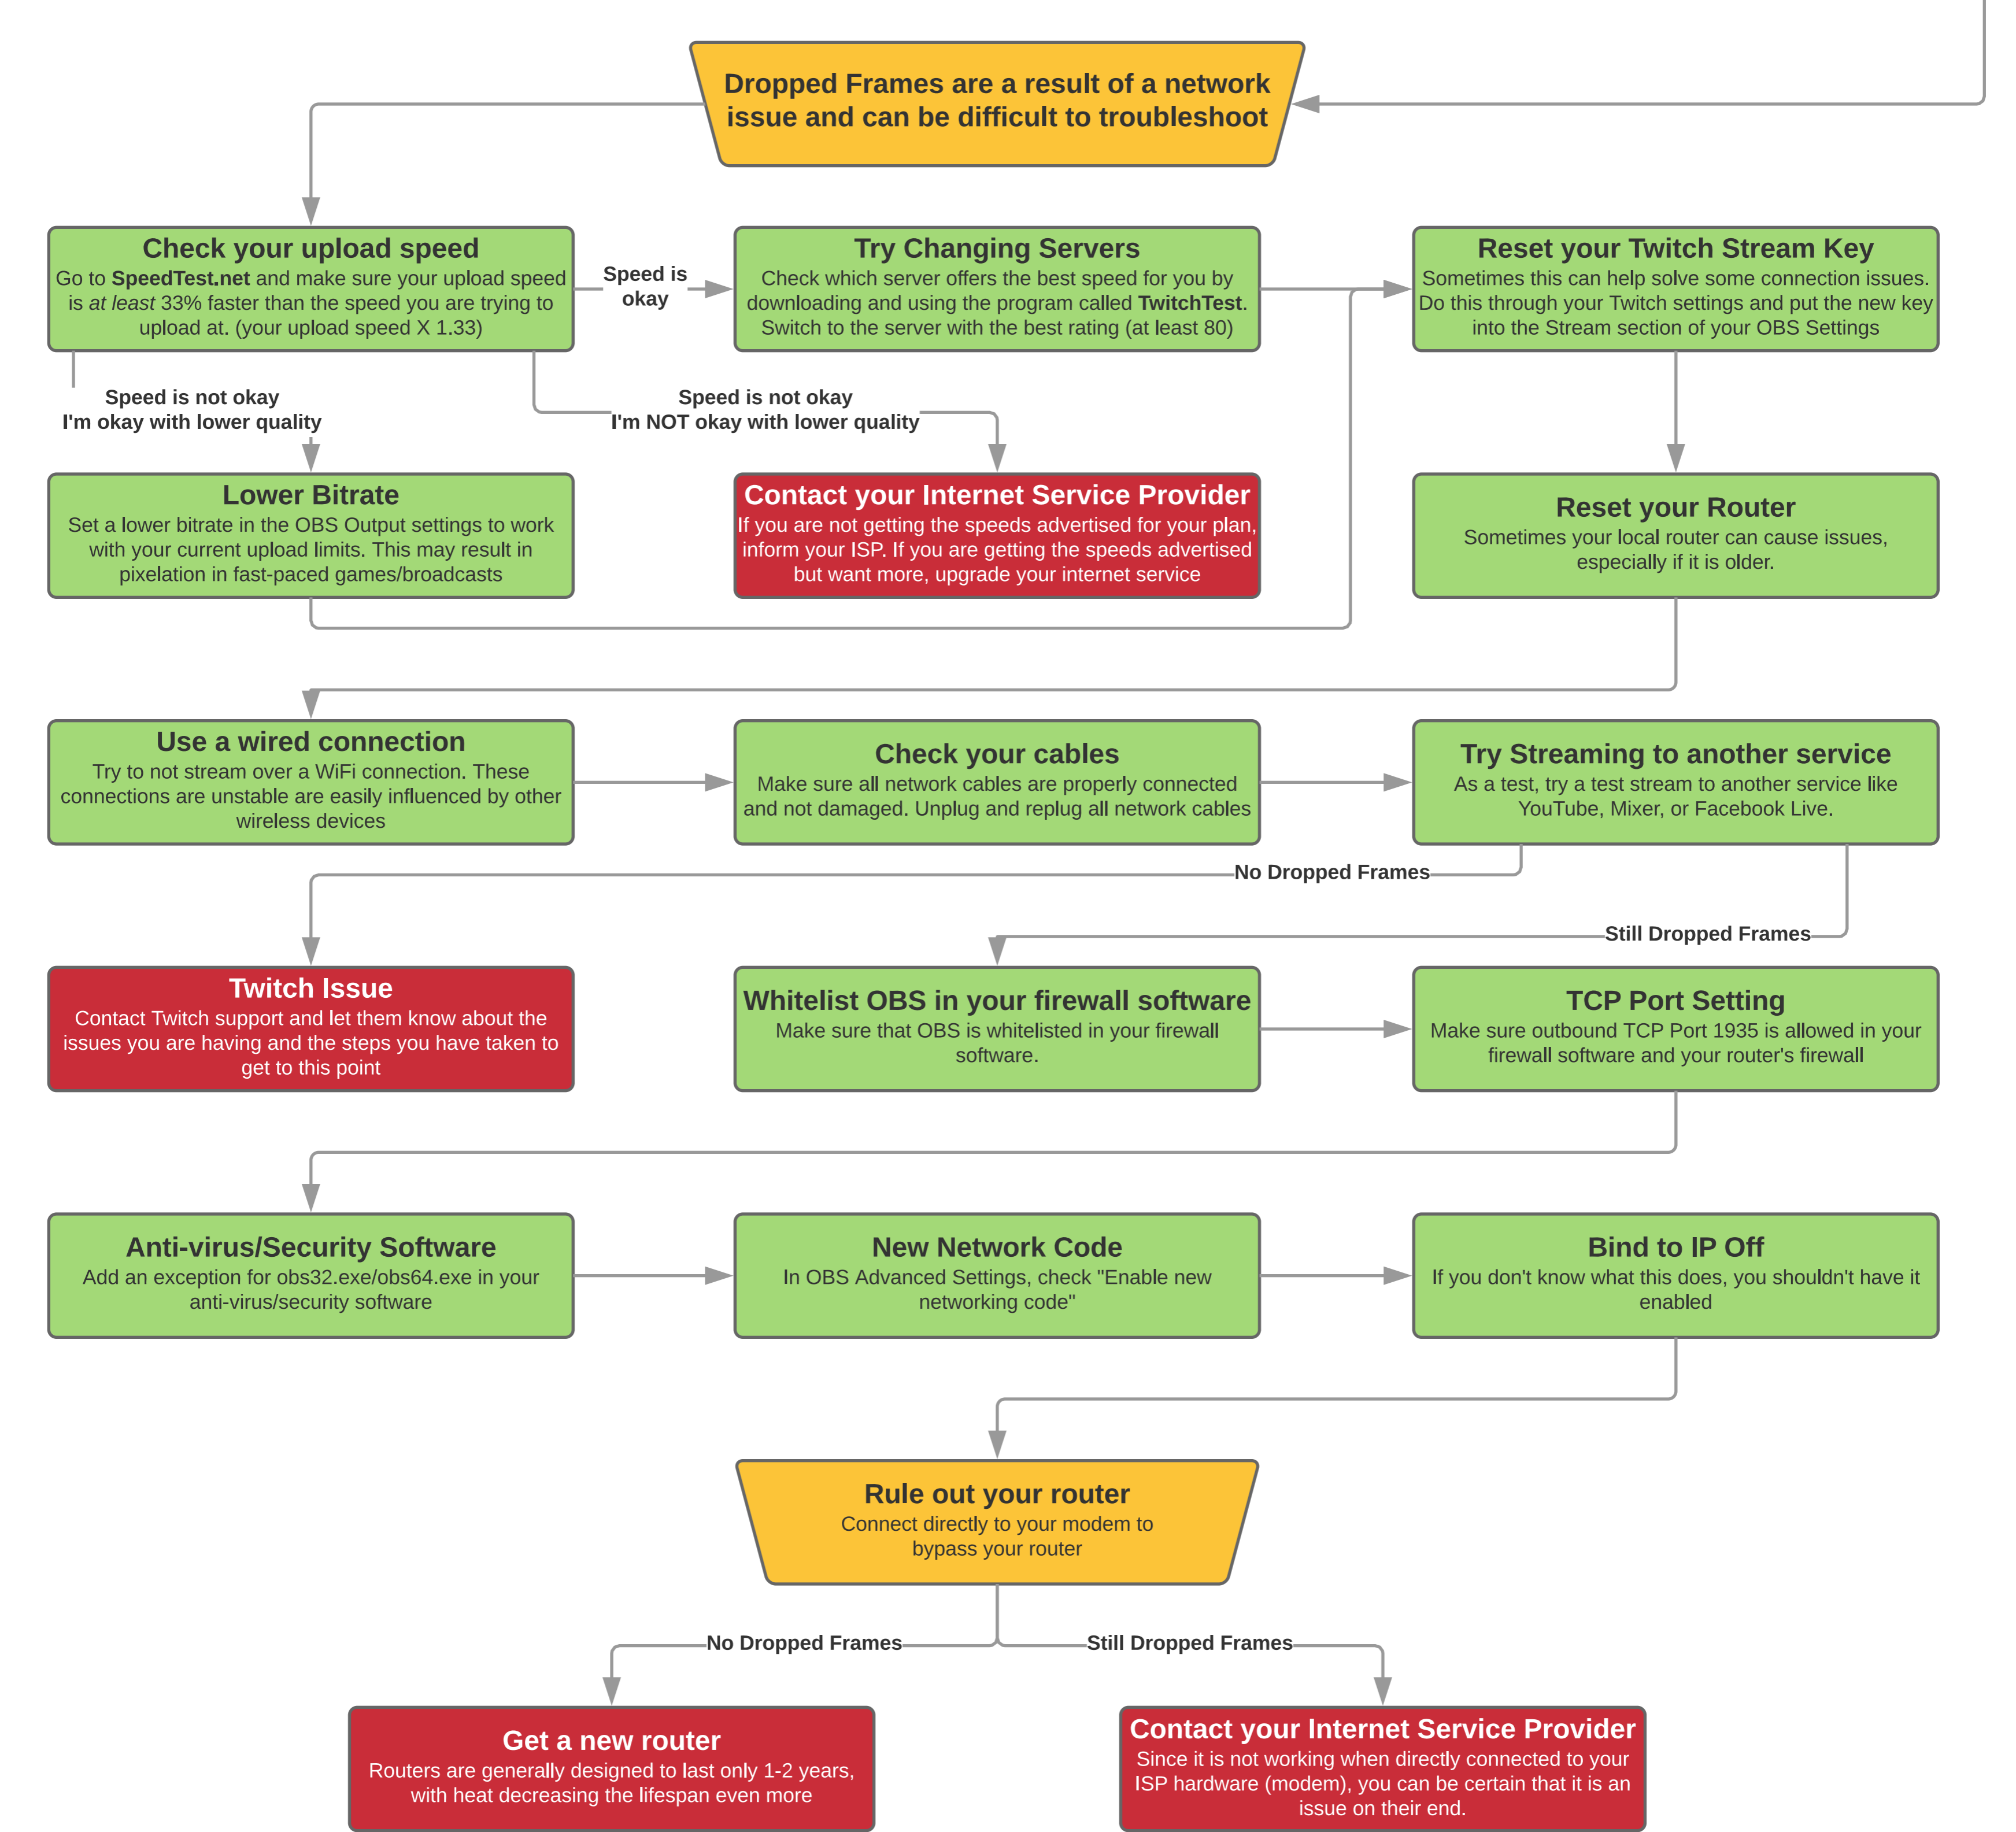

OBS + TWITCH STREAM INSTABILITY TROUBLESHOOTING

Version 1.2 | Modified 15.03.18

Do a **Twitch Bandwidth Test** for at least 5 minutes after completing an action in a green box to see if your issue has been resolved or if it has at least improved. Proceed until desired result achieved or until end of tree reached - you don't have to go to the next item if the last one you tried works. Run the bandwidth test as if it were a full stream

START

Find a mistake? Did I miss something? Contact me on Twitter @CrashKoeck and I'll update this sheet