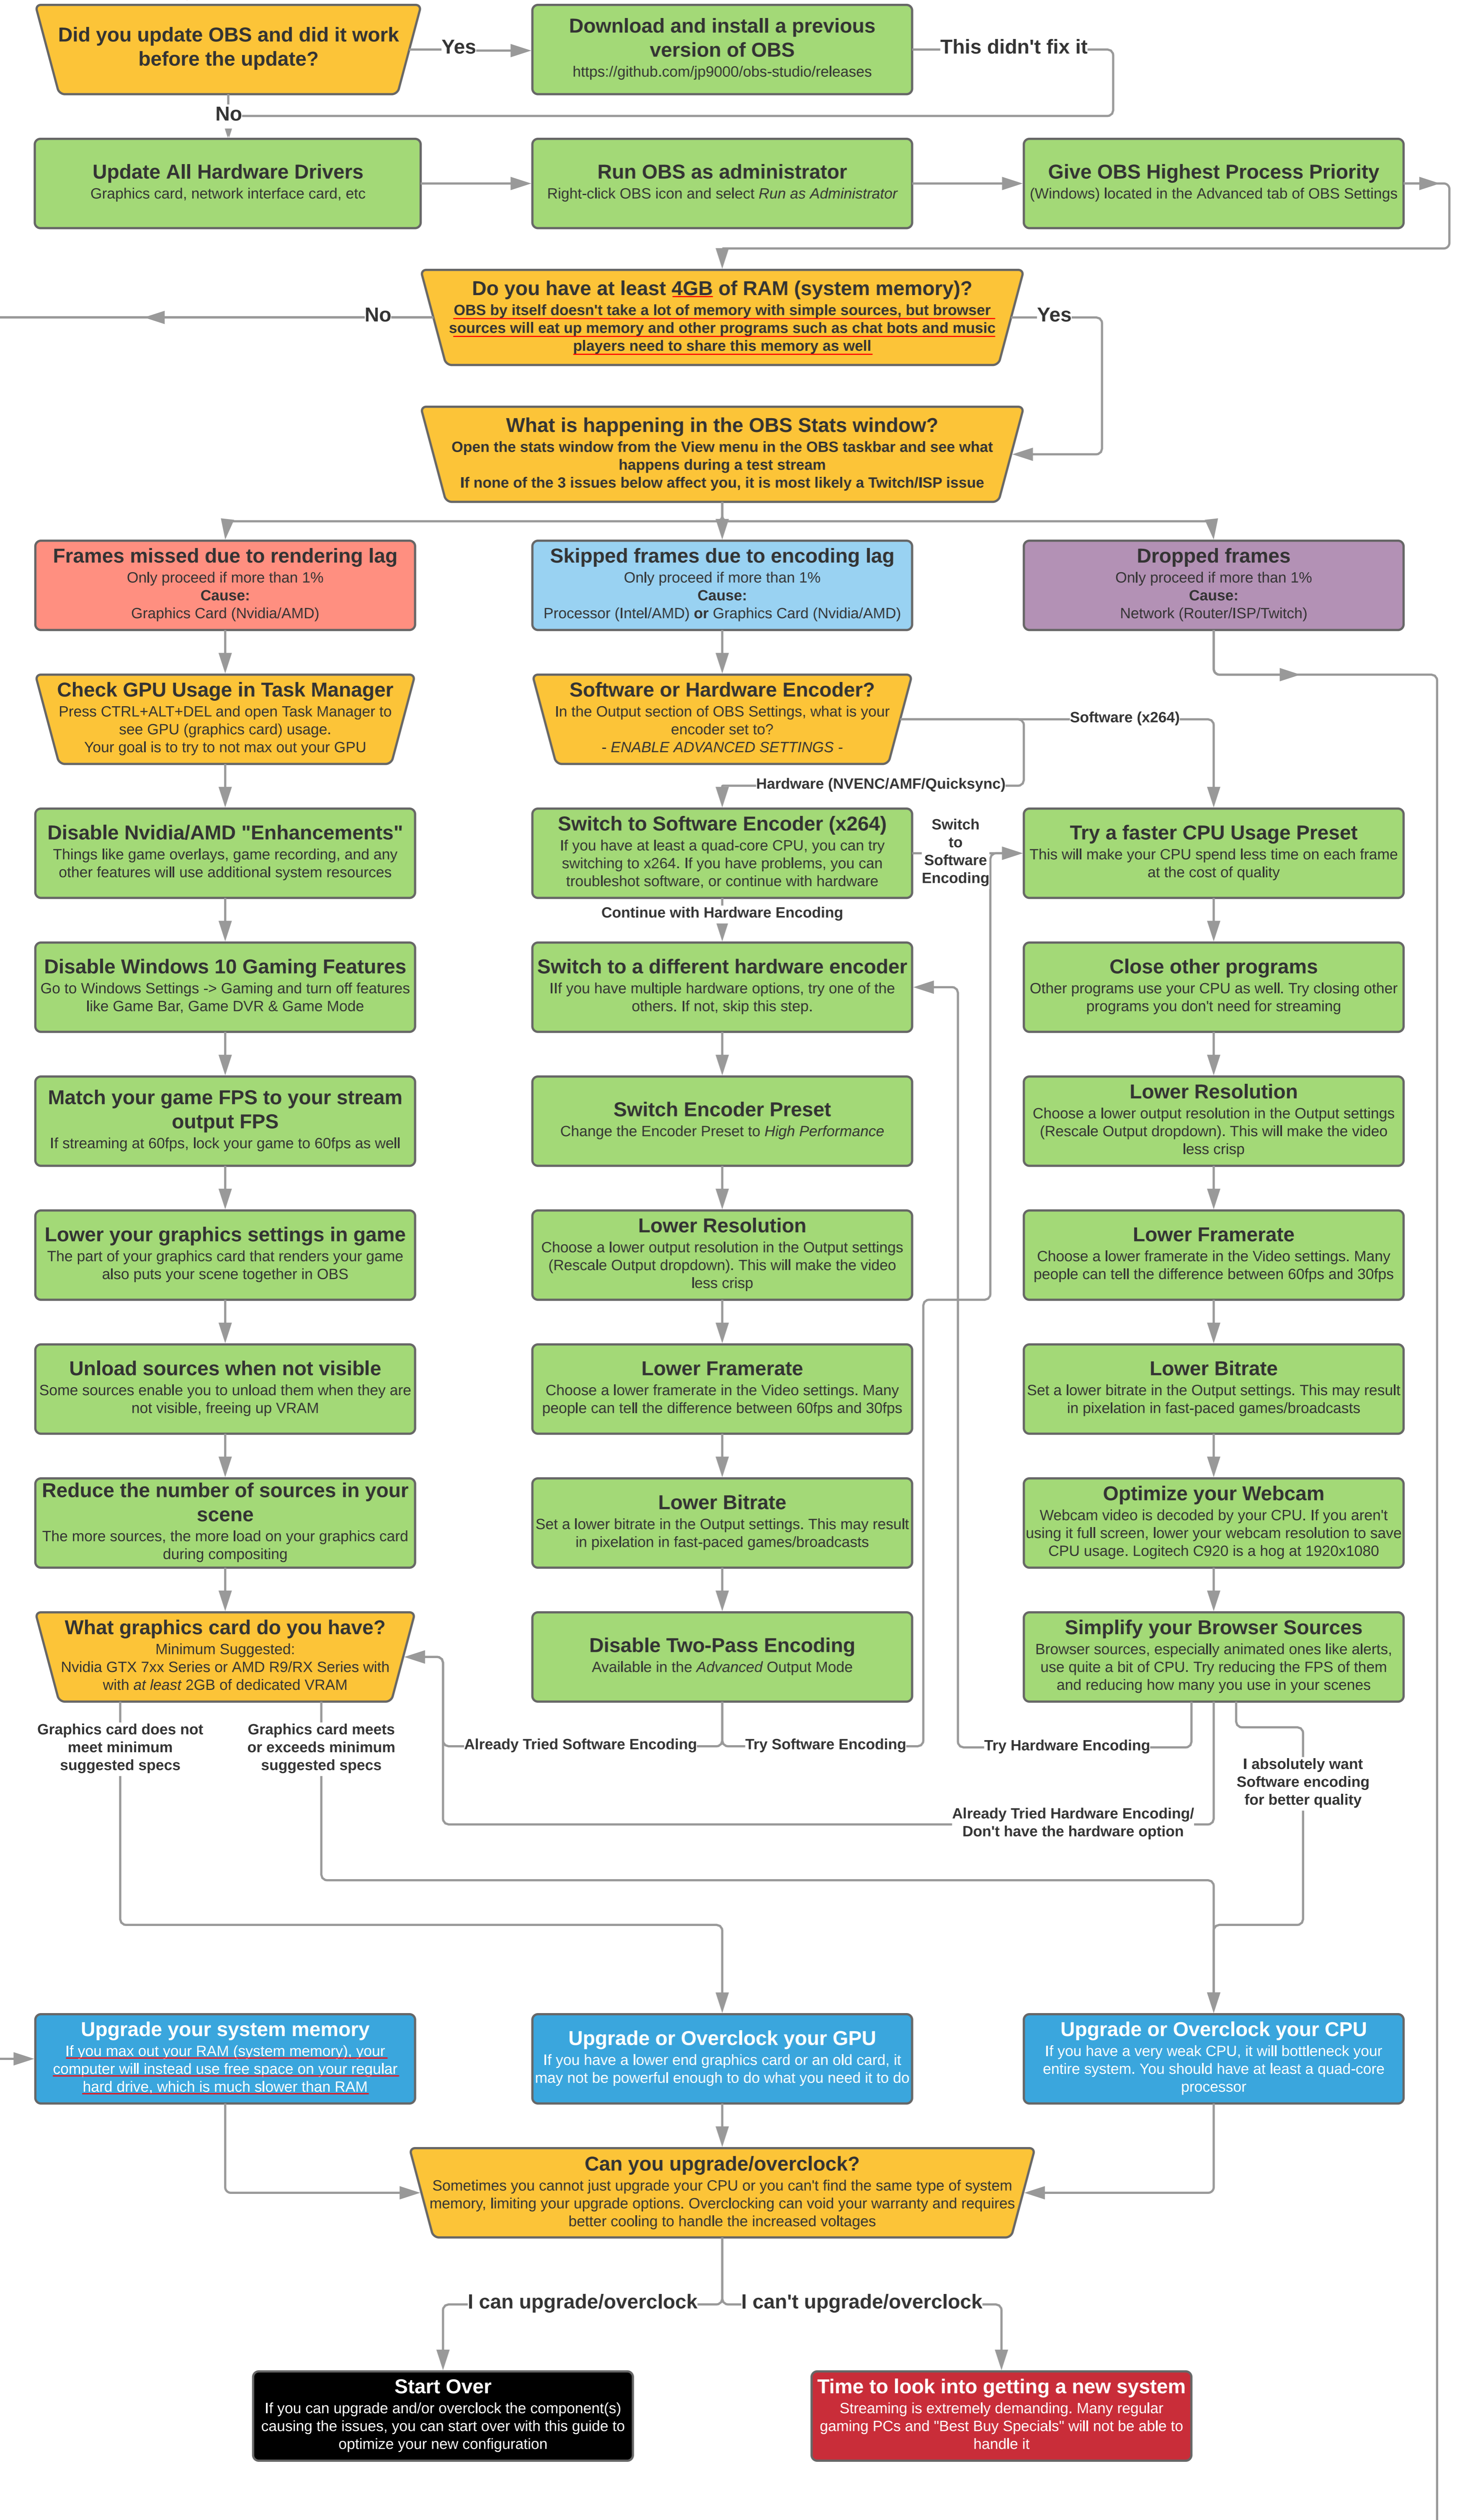

OBS + TWITCH STREAM INSTABILITY TROUBLESHOOTING

Version 1.2 | Modified 15.03.18

Do a **Twitch Bandwidth Test** for at least 5 minutes after completing an action in a green box to see if your issue has been resolved or if it has at least improved. Proceed until desired result achieved or until end of tree reached - you don't have to go to the next item if the last one you tried works. Run the bandwidth test as if it were a full stream

START

Find a mistake? Did I miss something? Contact me on Twitter @CrashKoeck and I'll update this sheet