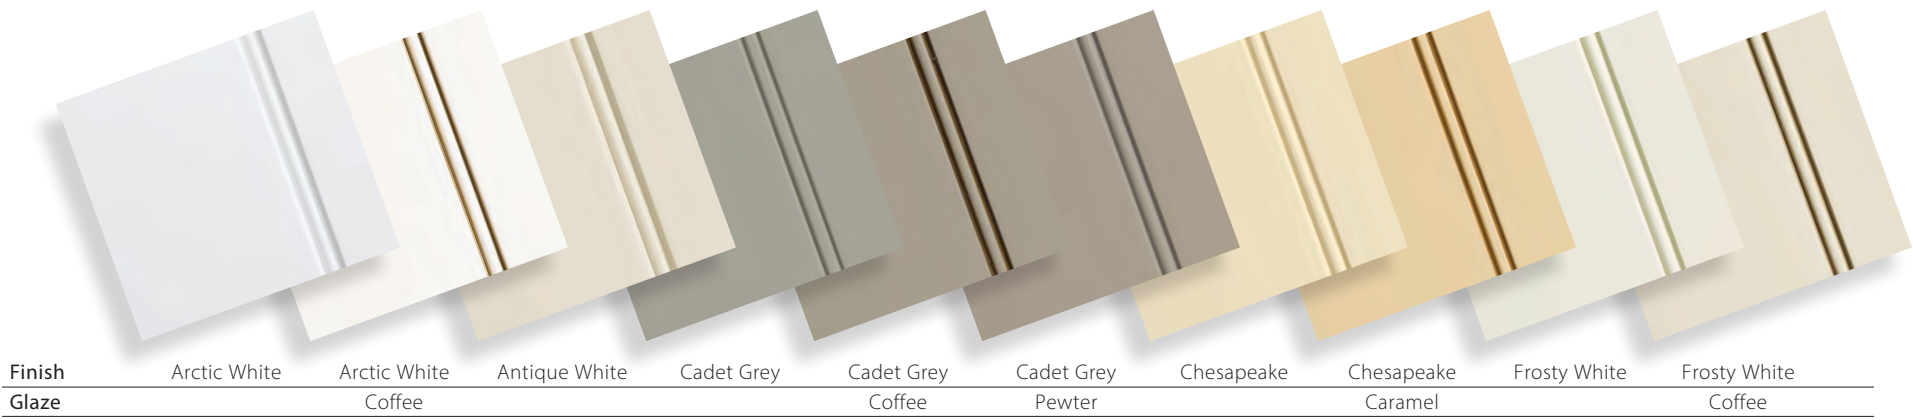

Finish	Autumn	Autumn	Bordeaux	Bordeaux	Chestnut	Chestnut	Colonial	Colonial	Cordovan	Cordovan
Glaze		Brown		Sable		Sable		Sable		Sable

Finish	Driftwood	Driftwood	Ginger	Ginger	Ginger	Harvest Gold	Harvest Gold	Honey	Honey	Espresso
Glaze		Pewter		White	Brown		Brown		Sable	

Finish	Natural	Natural	Nickel	Nitefall	Nutmeg	Portabella	Dark Roast	Saddle	Washington Cherry	Washington Cherry
Glaze		Sable			Caramel					Sable

All samples on this page shown in Cherry.

Colourtones

Metropolitan
Grey