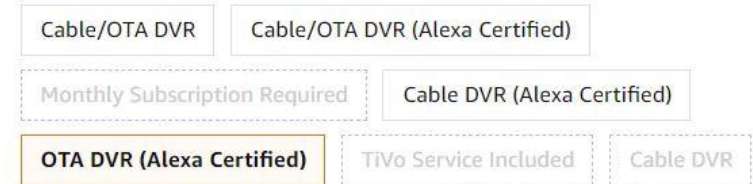

Price: \$199.00 ✓prime

Broadcast TV -Recording TiVo Bolt -DVR

TiVo Bolt OTA Antenna – All-in-One Live TV, DVR Streaming Apps Device

by TiVo

9,701 customer reviews | 1000+ answered questions

Price: \$246.25 ✓prime

Your cost could be \$236.25. Eligible customers get a \$10 bonus when reloading \$100.

Capacity: 1000 GB

Style: OTA DVR (Alexa Certified)

Streaming

The Other Way to get Entertainment

**The Process of Delivering
Digital Media (Video or Audio)
to a User (Subscriber)**