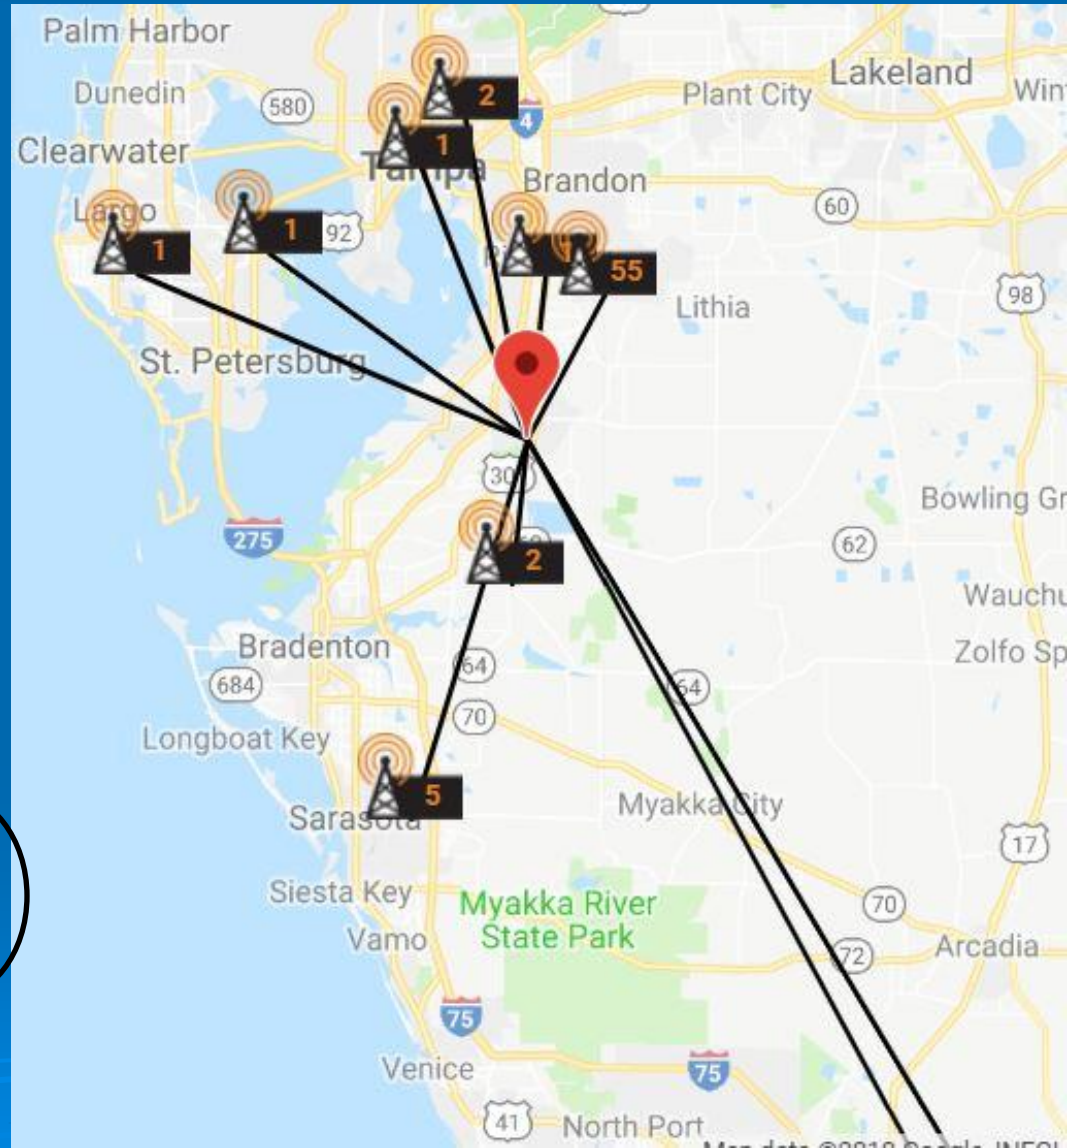

ChannelMaster.com Results

8.1 NBC	11 mi	Hi-V
Call Sign: WFLA-DT1		
RF Channel: 7		
Direction: 26° NNE		
8.2 METV	11 mi	Hi-V
Call Sign: WFLA-DT2		
RF Channel: 7		
Direction: 26° NNE		
8.3 ESCAPE	11 mi	Hi-V
Call Sign: WFLA-DT3		
RF Channel: 7		
Direction: 26° NNE		

186 deg South

40.1 ABC	9 mi	UHF
Call Sign: WWSB-DT1		
RF Channel: 24		
Direction: 186° S		
40.2 HSN	9 mi	UHF
Call Sign: WWSB-DT2		
RF Channel: 24		
Direction: 186° S		
18.1 DAYSTAR	10 mi	UHF
Call Sign: WSVT-CD1		
RF Channel: 18		
Direction: 31° NNE		

31 deg N-NE

12/5/2019

Indoor "set-top" antenna is probably sufficient to pick up these channels
Attic-mounted antenna is probably needed to pick up channels at this level and above