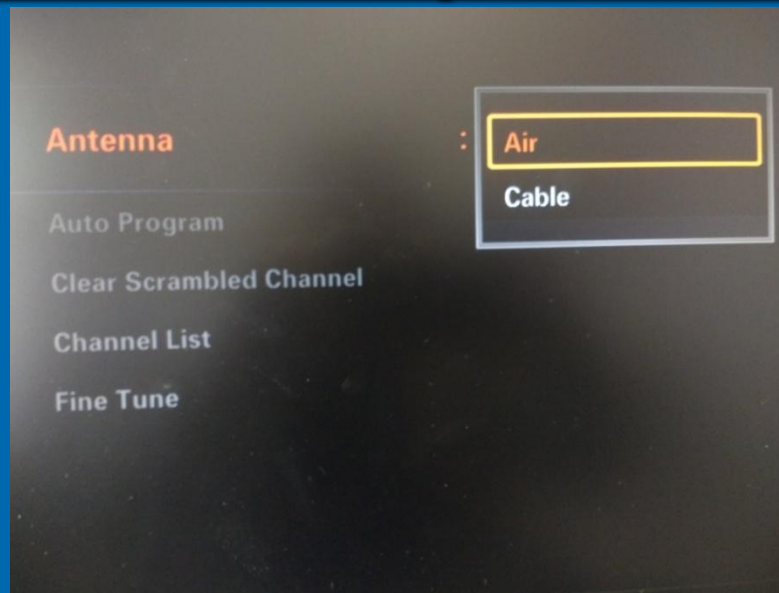

Broadcast

8VSB (8-level Vestigial Sideband)

Cable

QAM (Quadrature Amplitude Modulation)

Antenna (Air or Cable)

TV
Settings

De-Modulator
Choice

Search for
Channels

Hulu + Live TV

\$45 per Month
A good option for those who like both local channels and cable networks, because you also get everything in Hulu's \$6-per-month streaming library. You get more than 60 live and on-demand channels, including TV shows, movies, and Hulu originals. Includes a cloud DVR; you can pay more to get more storage or additional content.