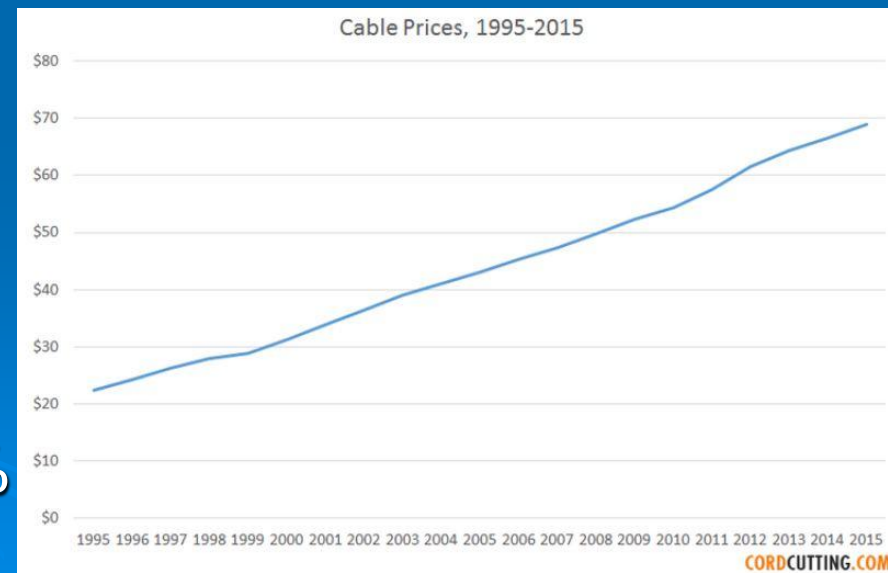

Cutting the Cord Means Getting Only Internet

Reasons to Cut the Cord

➤ Use (or lack there of)

- According to Nielsen Ratings “On average, Americans have 189 cable TV channels and only watch 17”

➤ Cost (ever increasing)

- 20 Yr. Average Inflation
 - Increase 2.2%
- 20 Yr. Avg. Cable Price
 - Increase 5.8%
- The last 4 years
 - Cable Increase 8% to 10%

TV Alternatives

➤ Browser

Chrome or Safari

- www.nbc.com, www.abc.com

➤ Broadcast TV