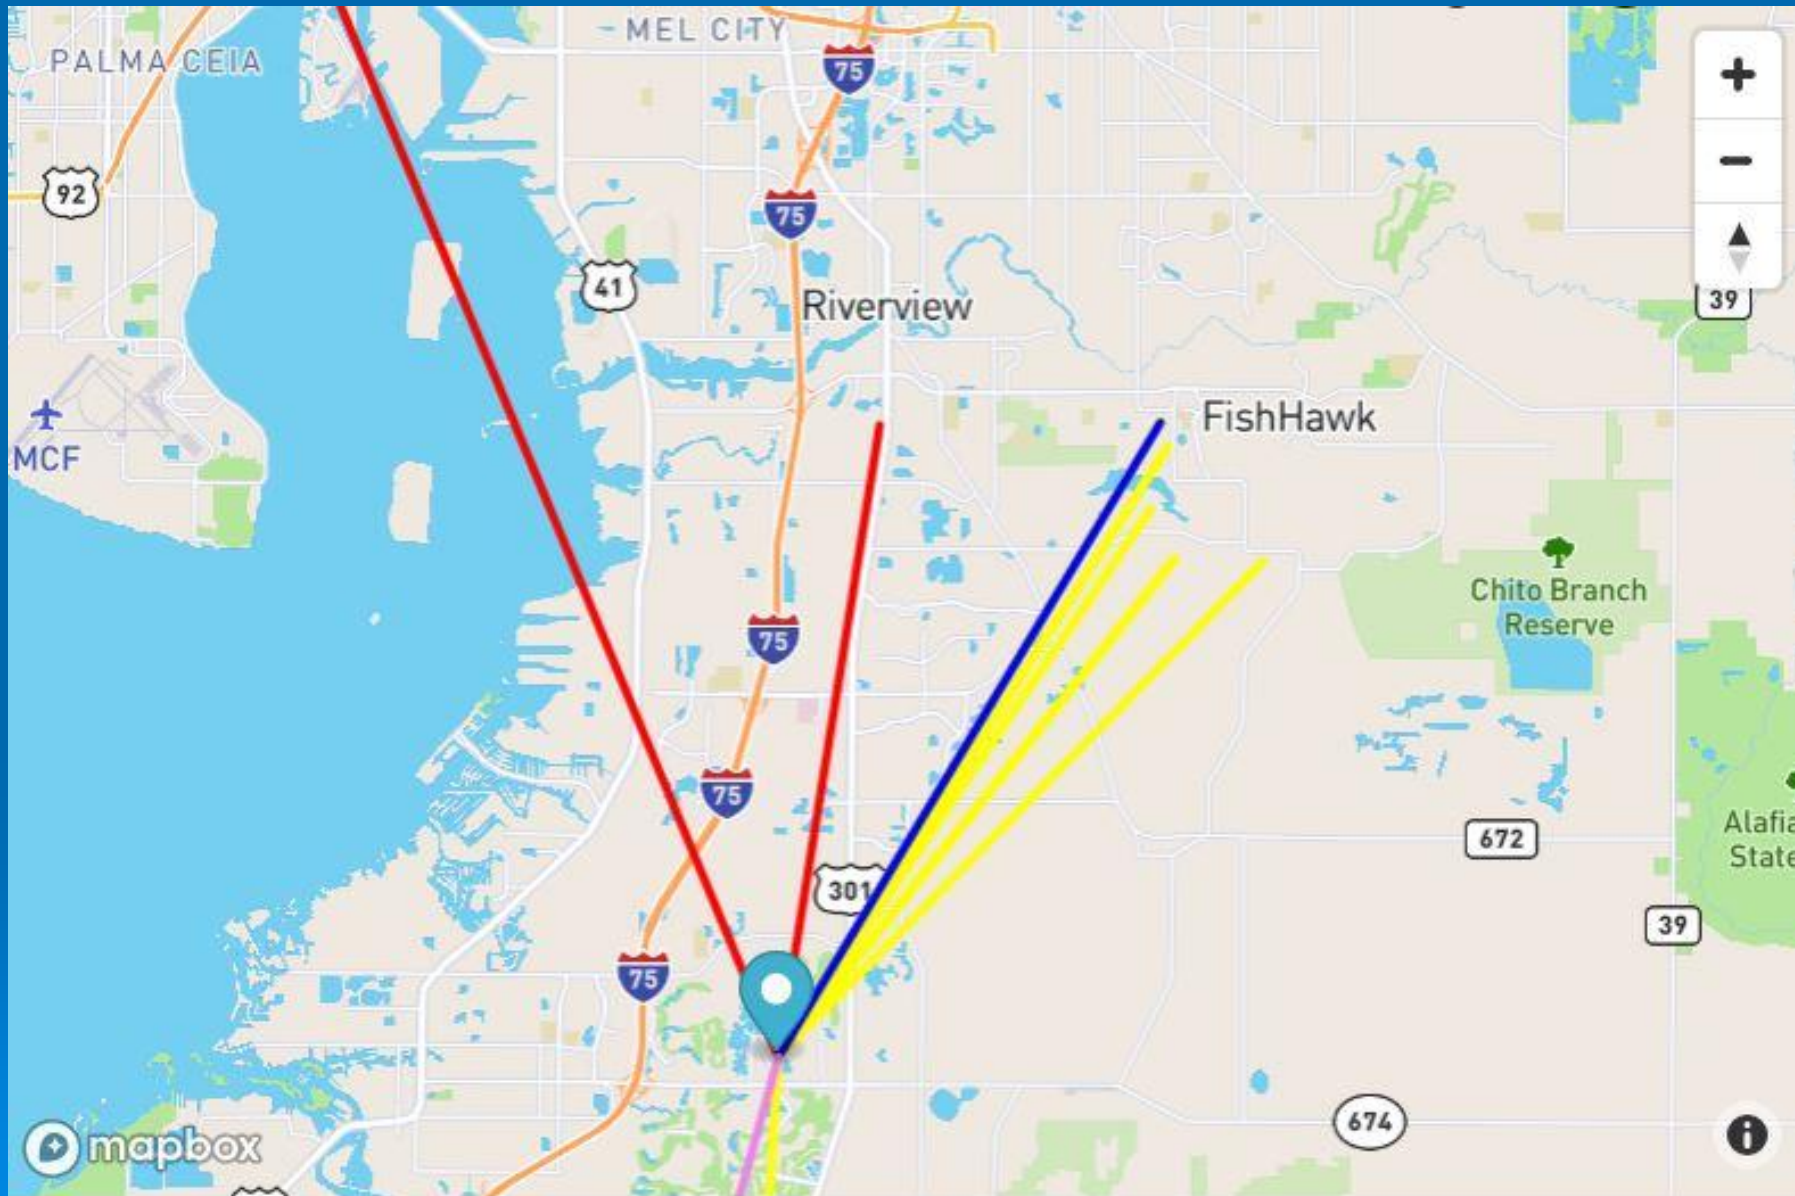

AntennaWeb.org Results Zip=33573