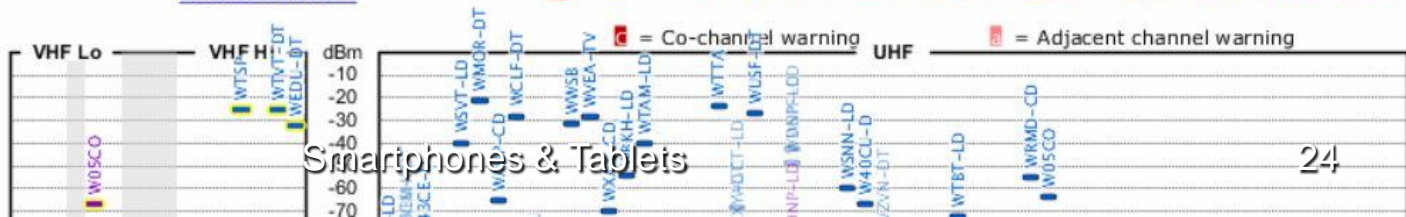

Real Channels

VHF Low 2 to 6
VHF High 7 to 13
UHF 14 to 83

12/5/2019

Smartphones & Tablets