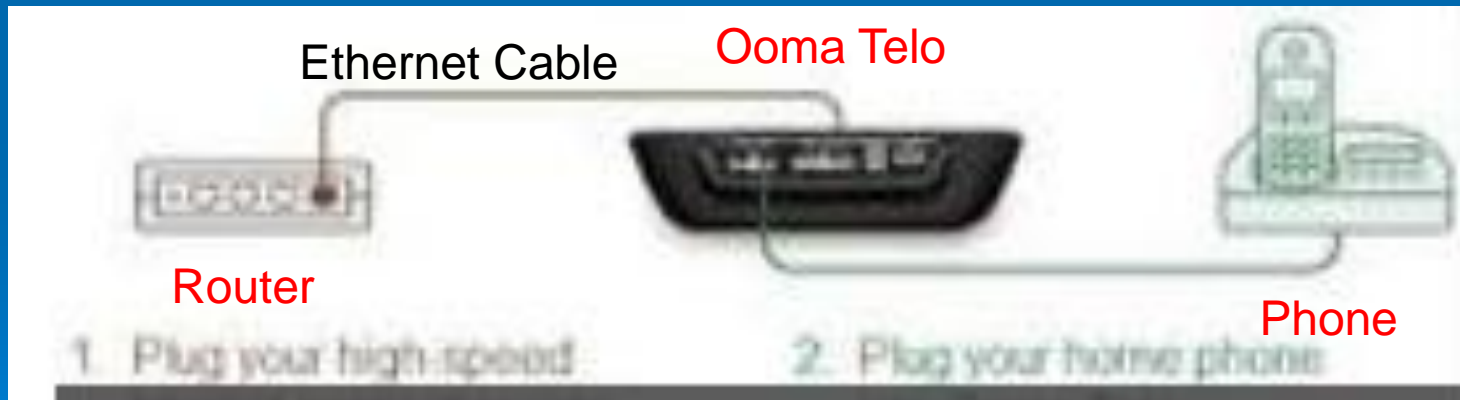

- Monthly plan - \$40

➤ Fubo TV

- Monthly plan - \$45

➤ Play Station Vue

- Monthly plan - \$45

Ooma Telo

Streaming Device Demo

Home Your Videos Movies TV Shows Apps Settings [^]