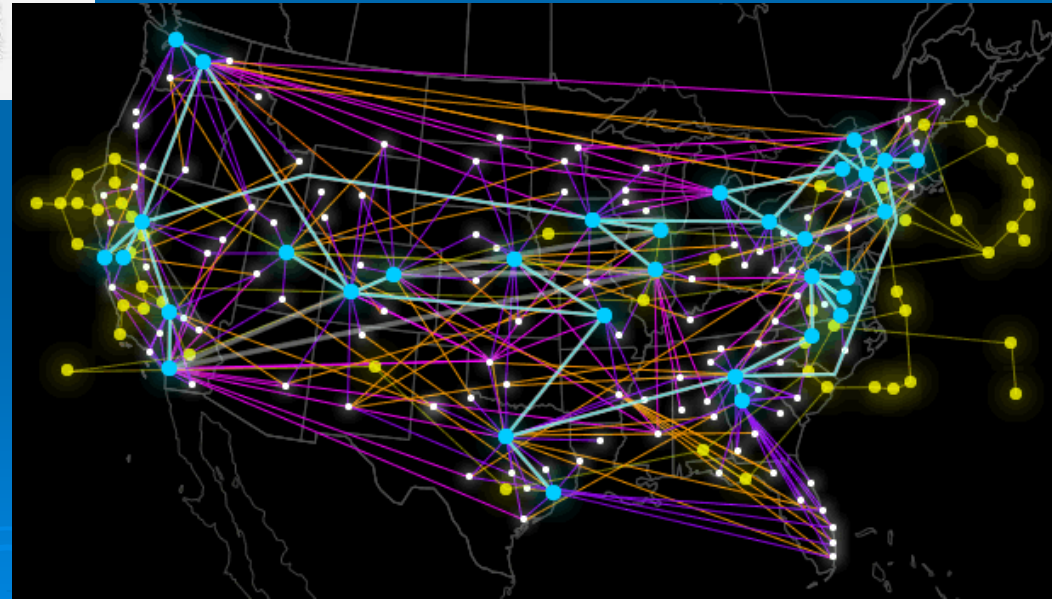

Very Brief History

1920s -George Squier granted patent for a system for the transmission and distribution of signals over electrical lines -eventually became Muzak

Streaming Today

Circa 2012 –Netflix, then Amazon appeared, followed by HBO Now, HULU, etc.

Global System of
Interconnected
Computer Networks

Circa 1968

Originally, a Government
Research experiment

Present

Streaming (Video & Audio)

Provided by a Device (Client)
and a Cloud Service (Server)
Connected by the Internet