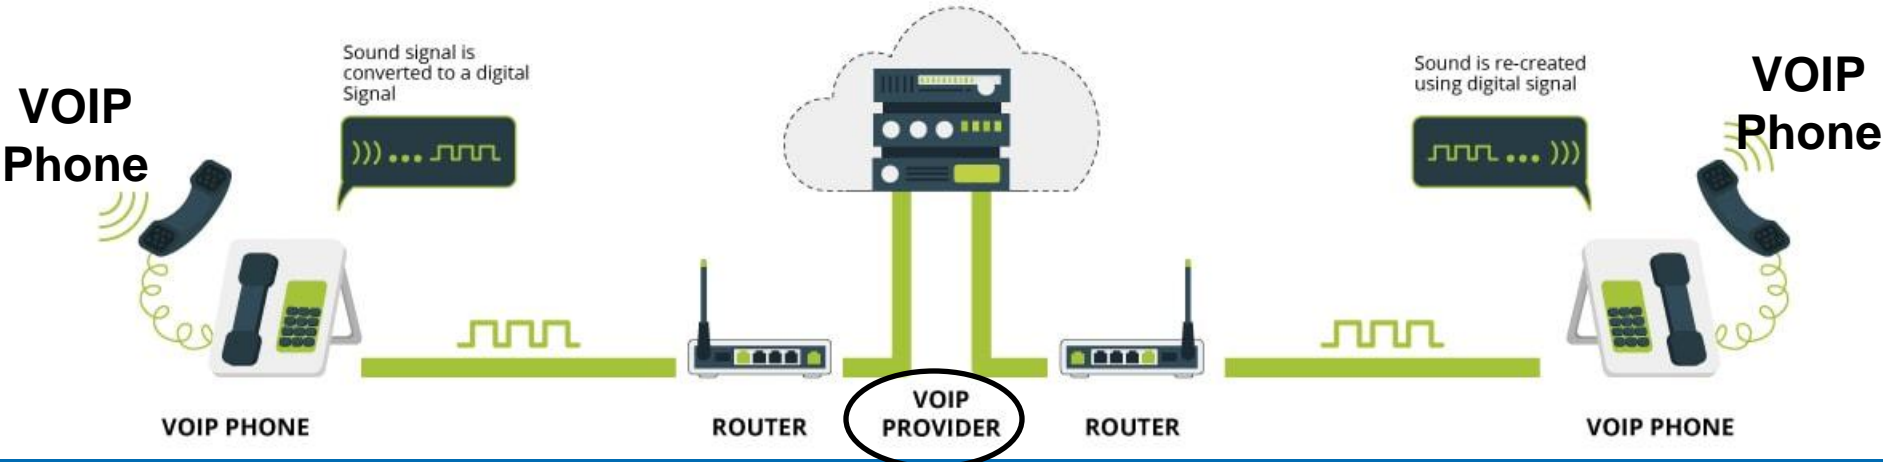

How VOIP works

data packets   data packets

Convert Sound to Digital data   **Internet Cloud**   **Convert Digital data to Analog sound**

Data travels through the Internet

Spectrum
Frontier
Ooma
Vonage

} VOIP Providers