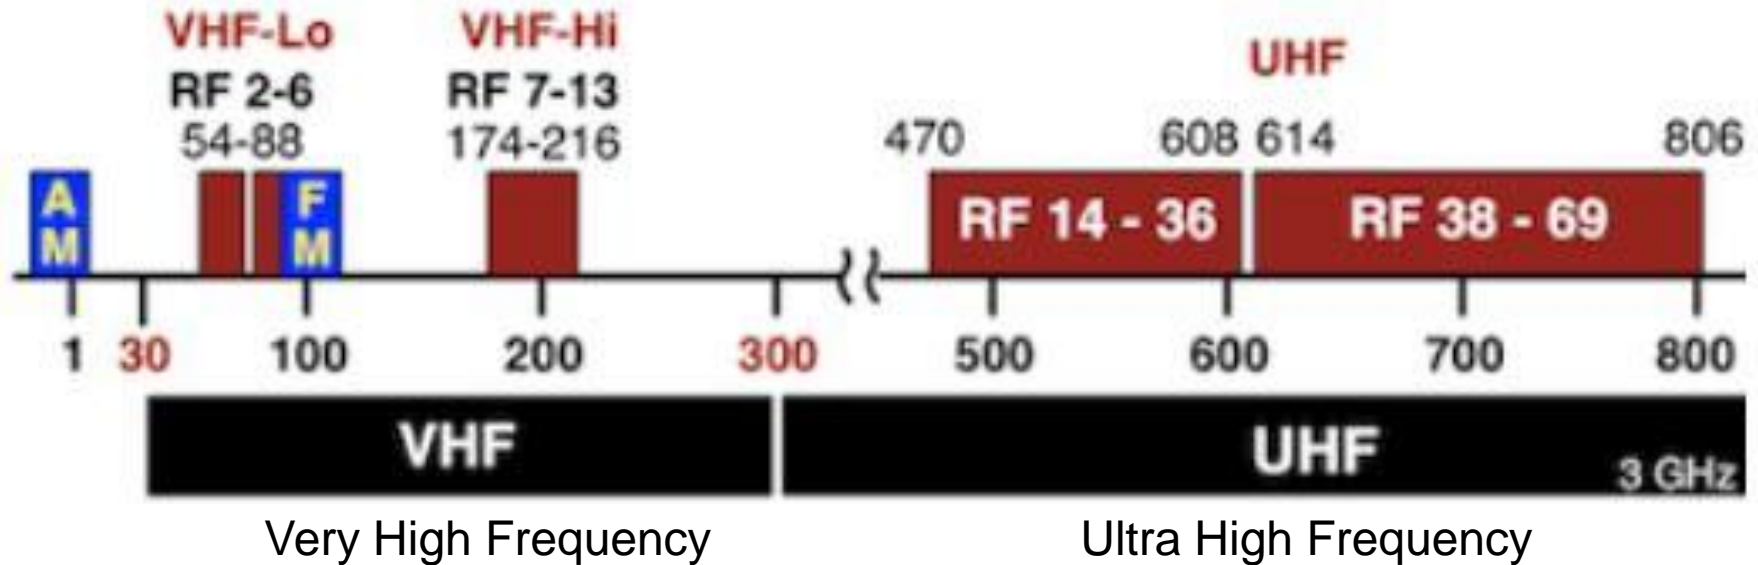

OTA TV Real Channels

Reference

Real Channels

VHF Low 2 to 6

VHF High 7 to 13

UHF 14 to 83

Channel designation	Frequency band, MHz	Channel designation	Frequency band, MHz	Channel designation	Frequency band, MHz
2	54-60	30	566-572	57	728-734
3	60-66	31	572-578	58	734-740
4	66-72	32	578-584	59	740-746
5	76-82	33	584-590	60	746-752
6	82-88	34	590-596	61	752-758
7	174-180	35	596-602	62	758-764
8	180-186	36	602-608	63	764-770
9	186-192	37	608-614	64	770-776
10	192-198	38	614-620	65	776-782
11	198-204	39	620-626	66	782-788
12	204-210	40	626-632	67	788-794
13	210-216	41	632-638	68	794-800
14	470-476	42	638-644	69	800-806
15	476-482	43	644-650	70	806-812
16	482-488	44	650-656	71	812-818
17	488-494	45	656-662	72	818-824
18	494-500	46	662-668	73	824-830
19	500-506	47	668-674	74	830-836
20	506-512	48	674-680	75	836-842
21	512-518	49	680-686	76	842-848
22	518-524	50	686-692	77	848-854
23	524-530	51	692-698	78	854-860
24	530-536	52	698-704	79	860-866
25	536-542	53	704-710	80	866-872
26	542-548	54	710-716	81	872-878
27	548-554	55	716-722	82	878-884
28	554-560	56	722-728	83	884-890
	560-566				

Frequency Spectrum -Reference

AM Radio   around 1MHz
FM Radio   88-108MHz