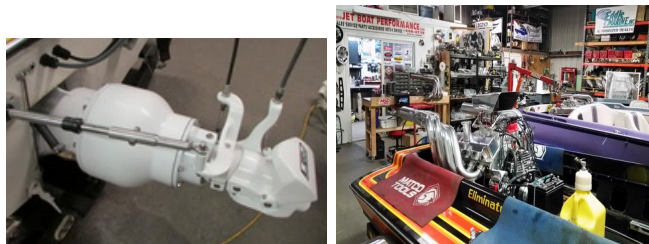

Welcome! New for 2016 Jet boating season, We stock virtually every part piece or accessory you might ever want for a Jet Boat, just ask ! New Parts and Accessories Pages, New JBP manufactured parts, including our New JBP Rail mount kits starting at @ $575 (bbc), Place Diverter specials, Jet Drive kits starting @ $319 (Berkeley 12j @)

Energize your Panther, Jacuzzi YJ or Jacuzzi WJ JBP Panther jet drive XLerator mixed flow conversions and kits from $2495 * Jacuzzi Kits from $1995.. Custom Professional High Performance Engines, Installs and restos