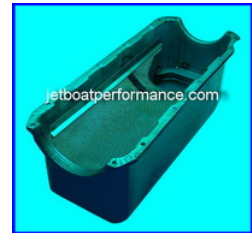

JBP Aluminum \$329 ,MagBronze \$829, Stainless \$1175 & Impellers , New For 2016 JBP and Aggressor Performance has reintroduced the Famous Mag Bronze , Custom cut and detailed for Your application *Note there is significant \$ savings to you when you bundle any Impeller with our JBP pump kits

BBF and LSX *also available for V bottoms, Tunnel Huls, V-drives and Alloy boats

New 2016
JBP T's @19.95

Men's 2X, XL, L & M *special order

New 2016 Jet Boat Rear Glass Benches

Available in widths 70" and under, same Great quality as out Buckets (click the pic) or call for more info..

BBC Jet boat pan and pickup \$359

Bowl bleeders \$39.95

Custom Snap in covers for JBP Glass buckets \$450 a set (basic colors)

JBP 17-4 Pump shafts most applications, \$395 Premium shafts American made (add \$80 for inducer cut)