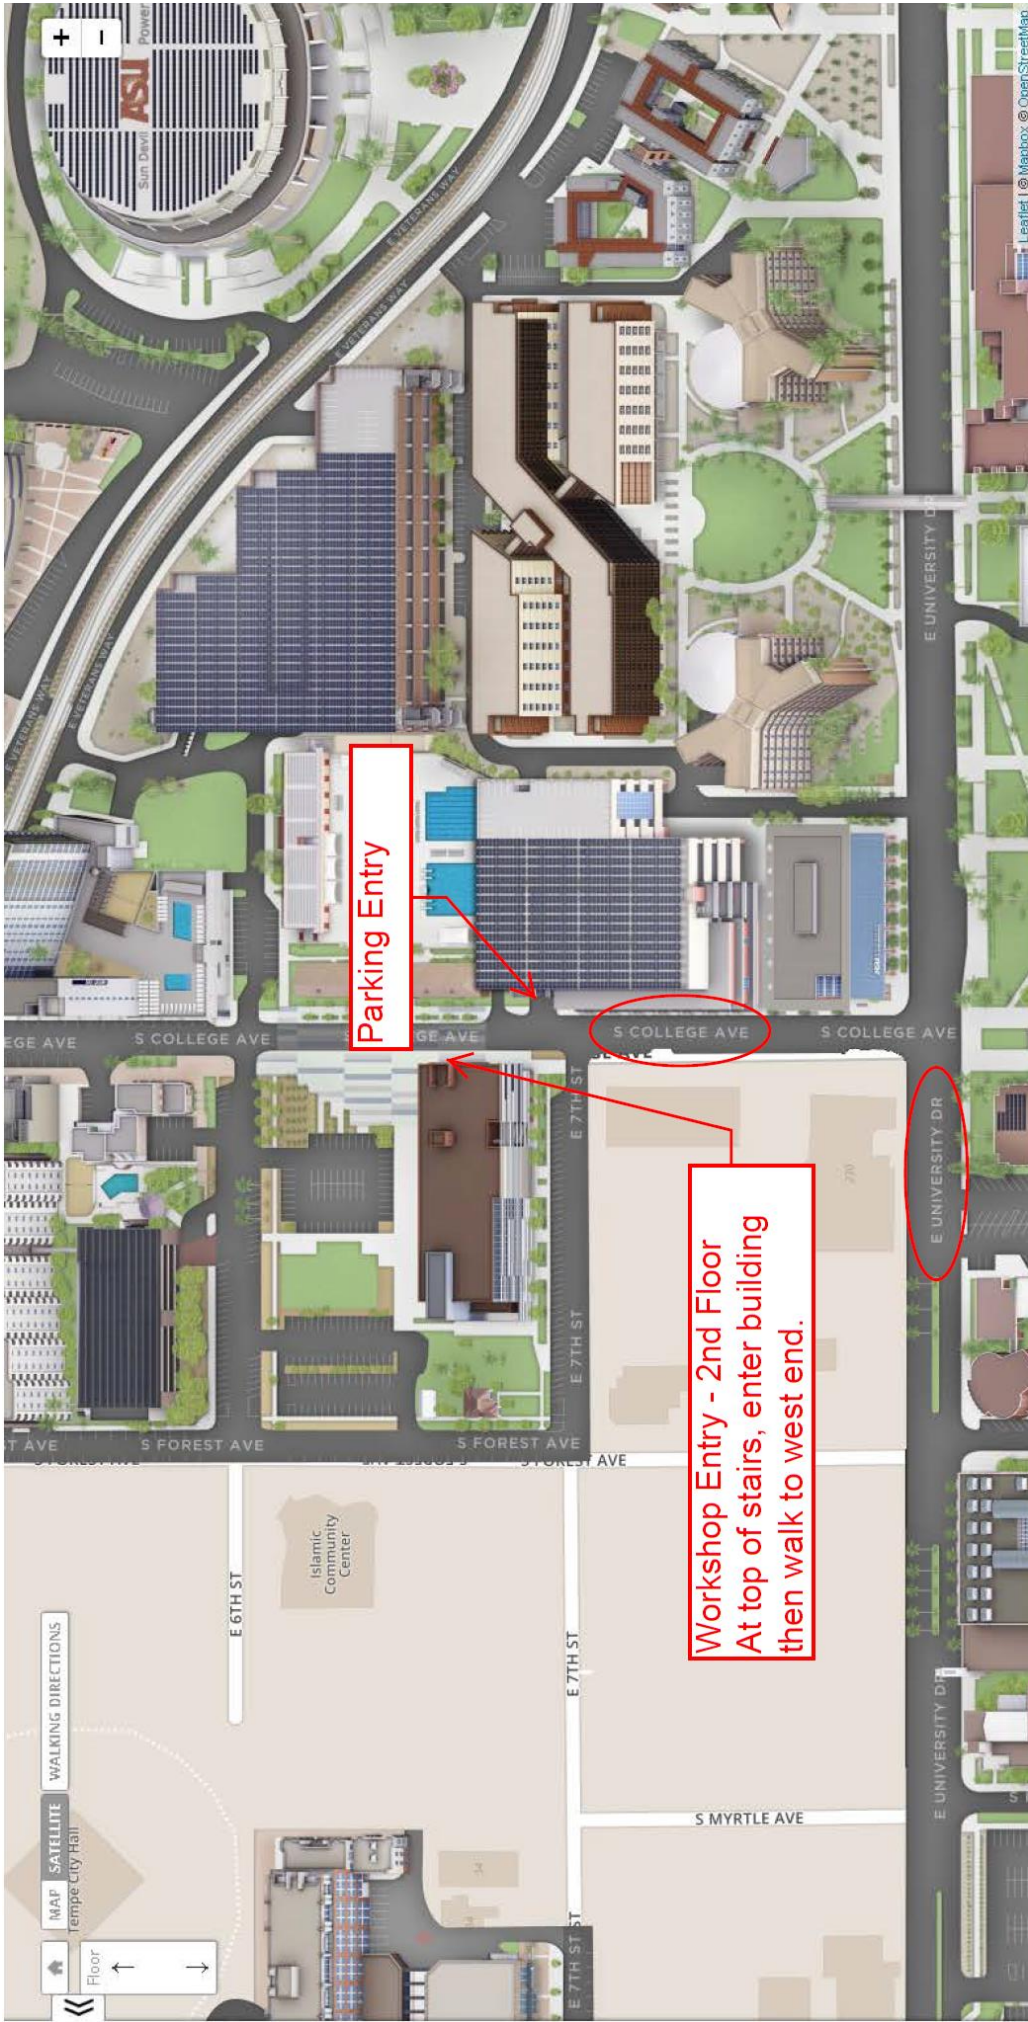

Parking after 9:00 am will be as space is available in the garage.

The workshop will take place at the
College Avenue Commons
550 South College Avenue
Tempe, AZ

The entry to the Fulton Garage is on the east side of College, directly opposite the meeting location.

Upon entering the garage, please take a ticket at the machine and bring the ticket with you for validation.

Upon exit, simply insert your validated ticket into the machine located at the exit gate.

Please contact Tom with any questions: 602-317-0015