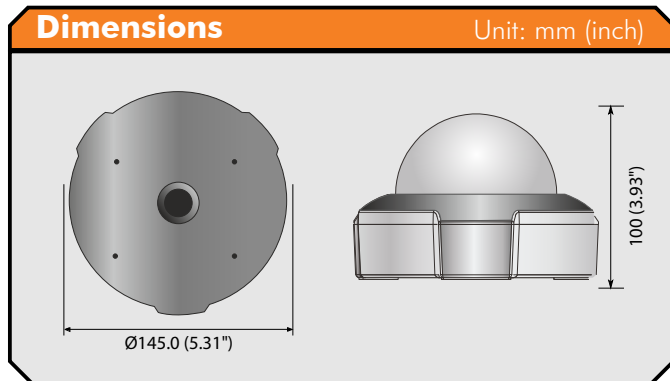

COMMERCIAL & RESIDENTIAL SECURITY

The DTV-VLD/PRO/W6 is our high end vandal resistant dome camera. The camera is fitted with a 2.8-11 mm vari-focal lens and offers 650TVL along with exceptional low light capability enabling outstanding image quality in the most testing of environments. Alongside these features, the camera has built in UTP balun and removable IR cut filter for use with infra red lighting. Manufactured to the highest standards with an aluminium casing and tough polycarbonate window, the DTV-VLD/PRO/W6 offers top quality vandal resistance and full IP66 weather protection.

**Features:**

- Sens-up 0.0001 lux (14 leels up to 512x)
- 2.8-11 mm lens
- 650 TV lines
- 3 axis bracket for wall mounting
- Adjustable back light compensation
- Adjustable white balance
- Digital Noise Reduction for noise reduction & disk saving
- Privacy Masking - 12 programmable zones
- Mirror function - horizontal & vertical image inversion
- True Day Night with IR Cut Filter
- SDR (Super Dynamic Range)
- Automatic Gain Control
- Motion Detection
- IP66
- Built-in UTP Balun
- Coaxial Control (Pelco Coaxitron Protocol)