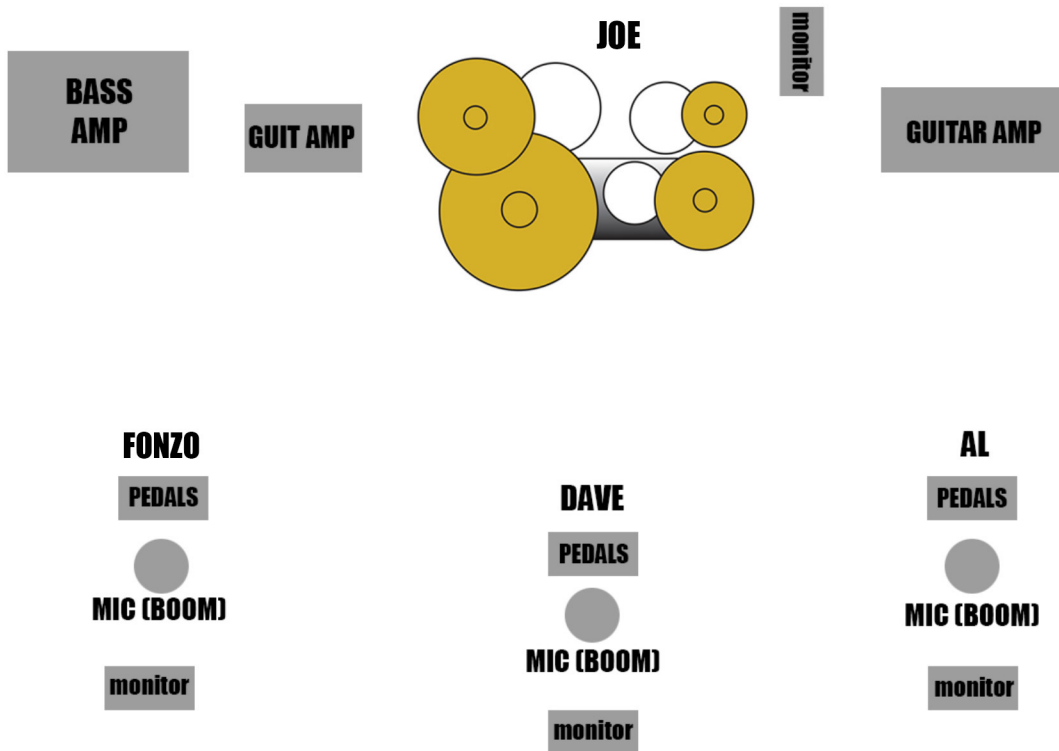

Red Hot Cholo Peppers

STAGE PLOT/INPUT LIST

Channels

1. Kick
2. Snare
3. Rack
4. Floor
5. OH Left
6. OH Right
7. Bass Gtr DI
8. Guitar SR
9. Guitar SL
10. Vox CS
11. Bg Vox SR
12. Bg Vox SL

Monitors

- | | |
|----------------|--------------------------------------|
| IEM/Mon Mix CS | - Vox CS and SR, Both Guitars, Drums |
| Mon Mix SR | - Bass, Vox CS and SR, Both Guitars |
| Mon Mix SL | - All Vox, Both Guitars, Bass |
| Mon Mix Drums | - All Vox, Both Guitars, Bass |