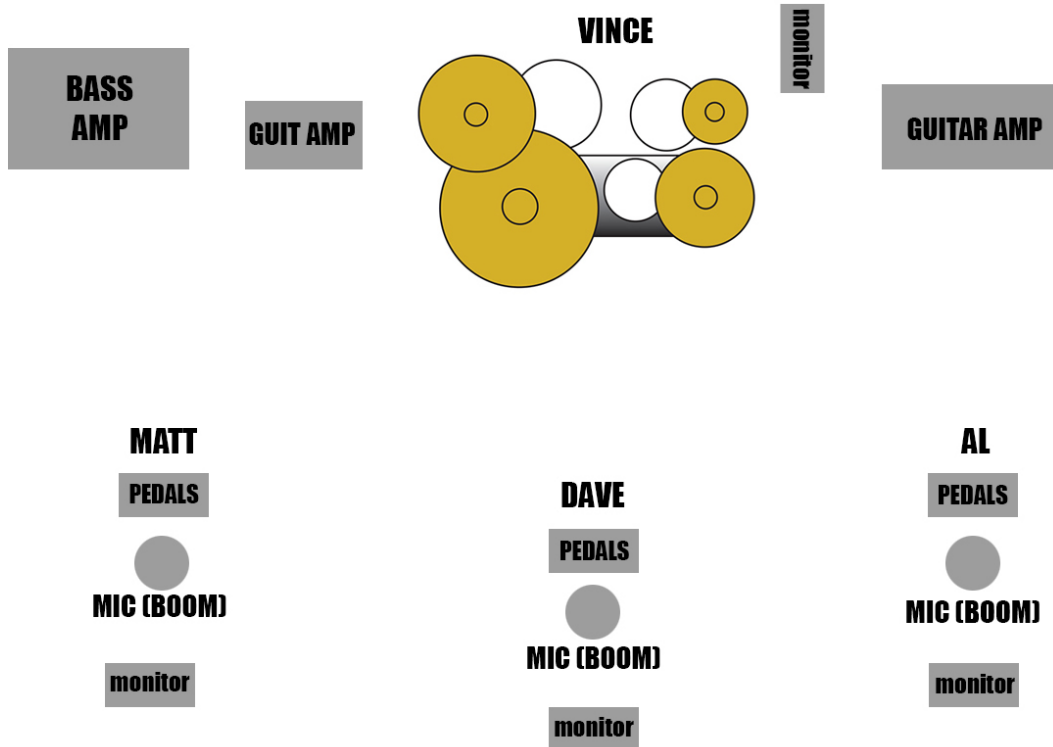

Red Hot Cholo Peppers

STAGE PLOT/INPUT LIST

Channels

1. Kick
2. Snare
3. Rack
4. Floor
5. OH Left
6. OH Right
7. Bass Gtr DI
8. Guitar SR
9. Guitar SL
10. Vox CS
11. Bg Vox SR
12. Bg Vox SL

Monitors

- | | |
|---------------|----------------------------|
| Mon Mix CS | Vox CS and SR, All Guitars |
| Mon Mix SR | Vox CS and SR, All Guitars |
| Mon Mix SL | All Vox, All Guitars |
| Mon Mix Drums | All Vox, All Guitars |