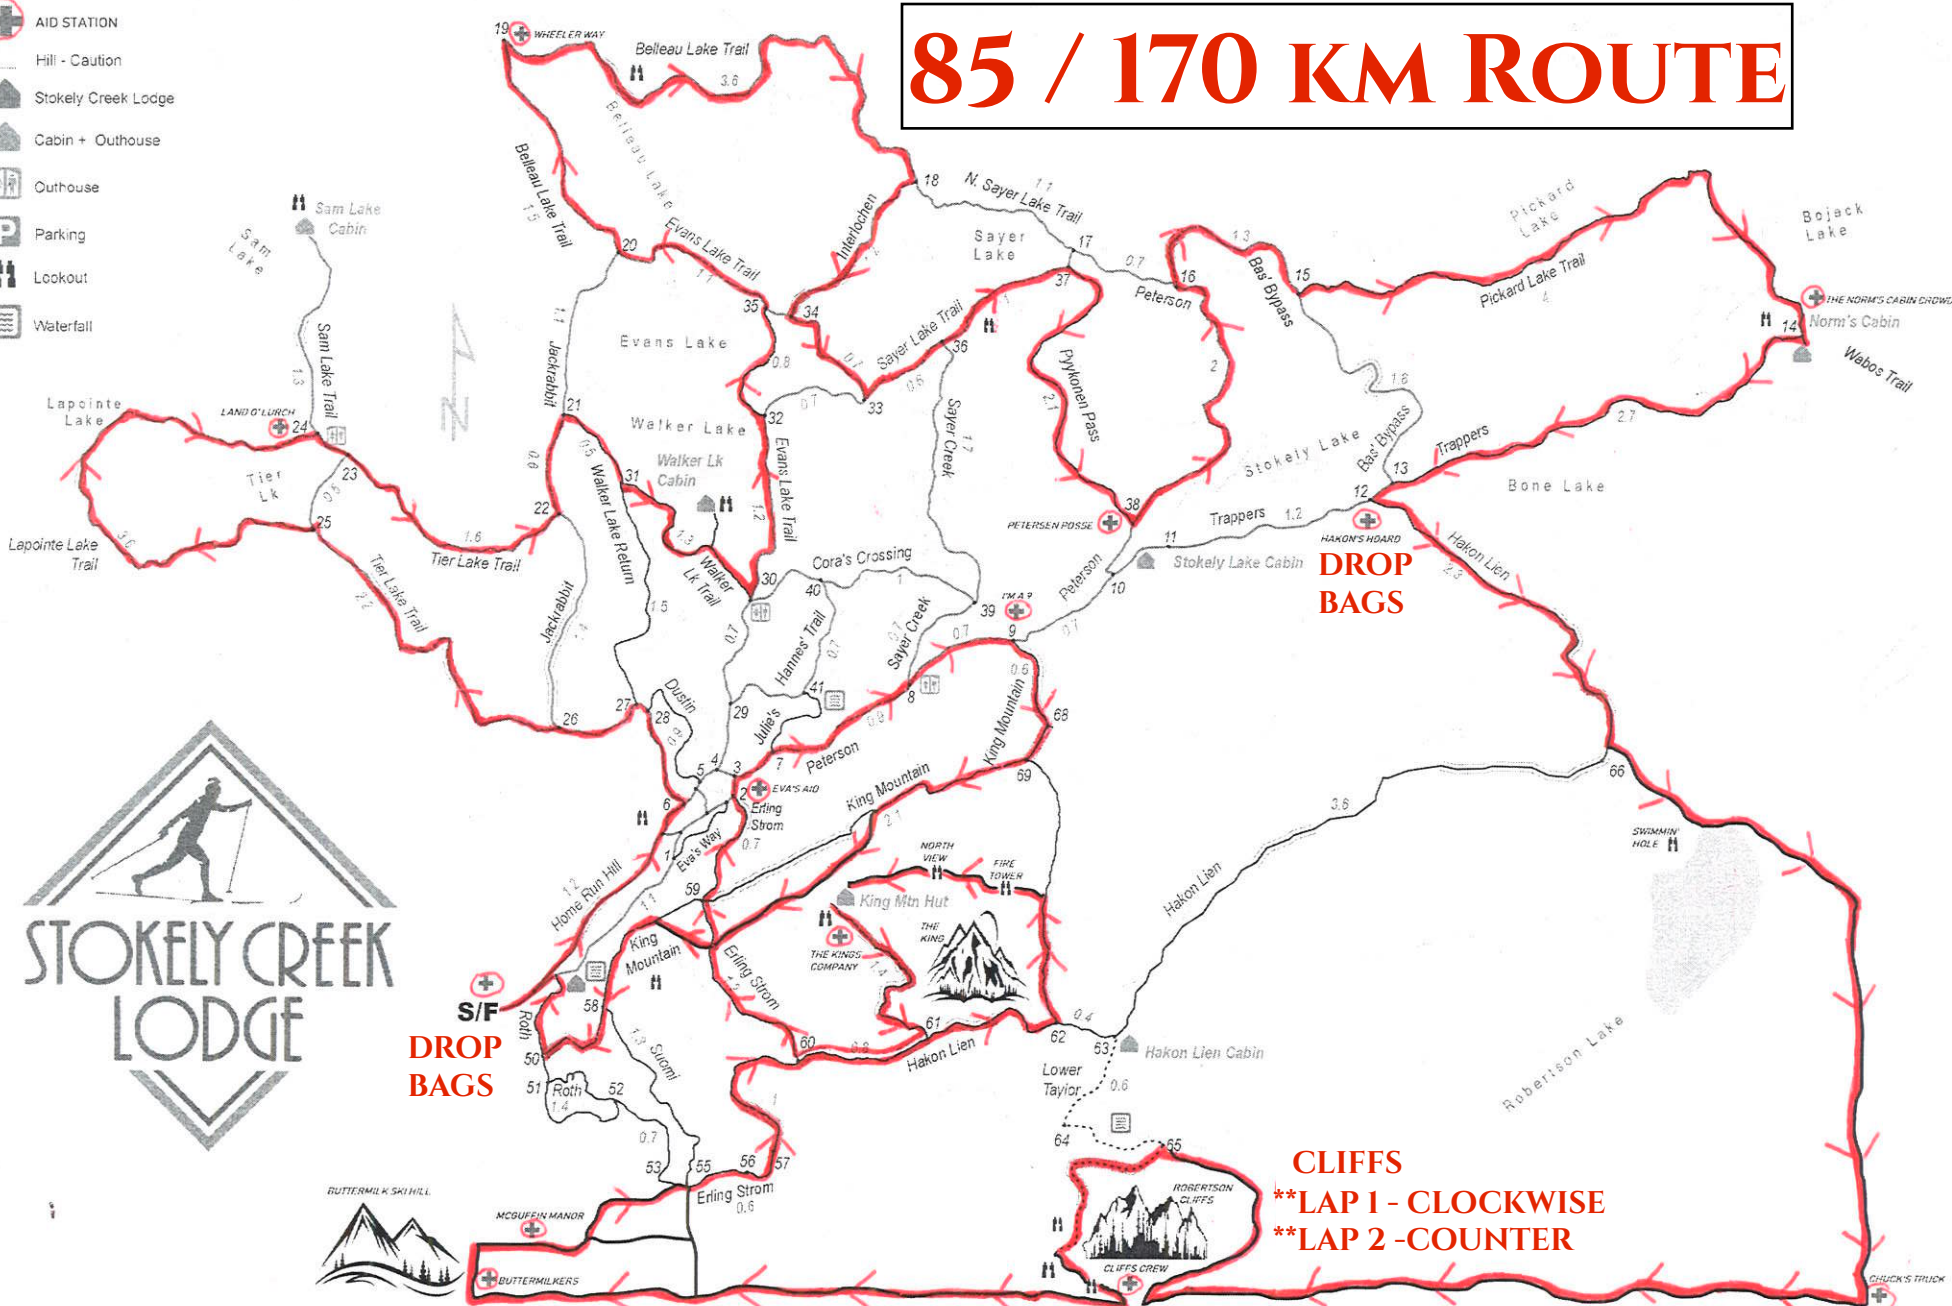

# 85 / 170 KM ROUTE

- AID STATION
- Hill - Caution
- Stokely Creek Lodge
- Cabin + Outhouse
- Outhouse
- Parking
- Lookout
- Waterfall

**S/F**  
**DROP BAGS**

**DROP BAGS**

**CLIFFS**  
**\*\* LAP 1 - CLOCKWISE**  
**\*\* LAP 2 - COUNTER**

**\*\* MUST REPORT TO AID STATION EACH PASS = x 3**  
**\*\* DROP BAGS**