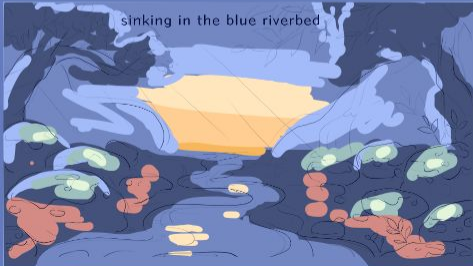

Pack Light

Kaylee Ruiz

Concept

'Pack Light' visualizes healing. This poem touches on feeling grief and peace after loss. The animation will show the slow movement of growth, with an emphasis on light, space, and scenery.

Color Script

Style Referece

Visual Development
Sketch to Style Frame