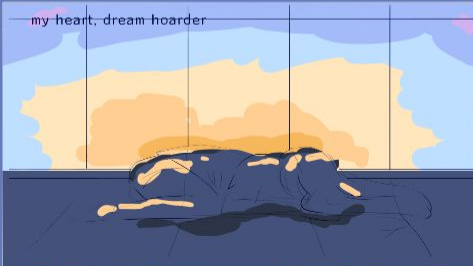

Pack Light

Kaylee Ruiz

Concept

'Pack Light' visualizes healing. This poem touches on feeling grief and peace after loss. The animation will show the slow movement of growth, with an emphasis on light, space, and scenery.

Color Script

Style Referece

Visual Development
Sketch to Style Frame