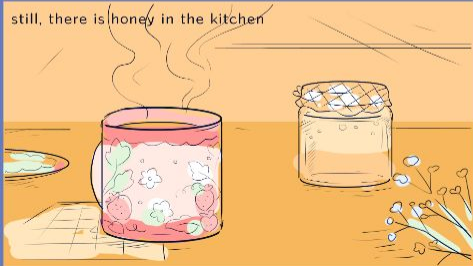

Pack Light

Kaylee Ruiz

Concept

'Pack Light' visualizes healing. This poem touches on feeling grief and peace after loss. The animation will show the slow movement of growth, with an emphasis on light, space, and scenery.

Color Script

Style Referece

Visual Development
Sketch to Style Frame