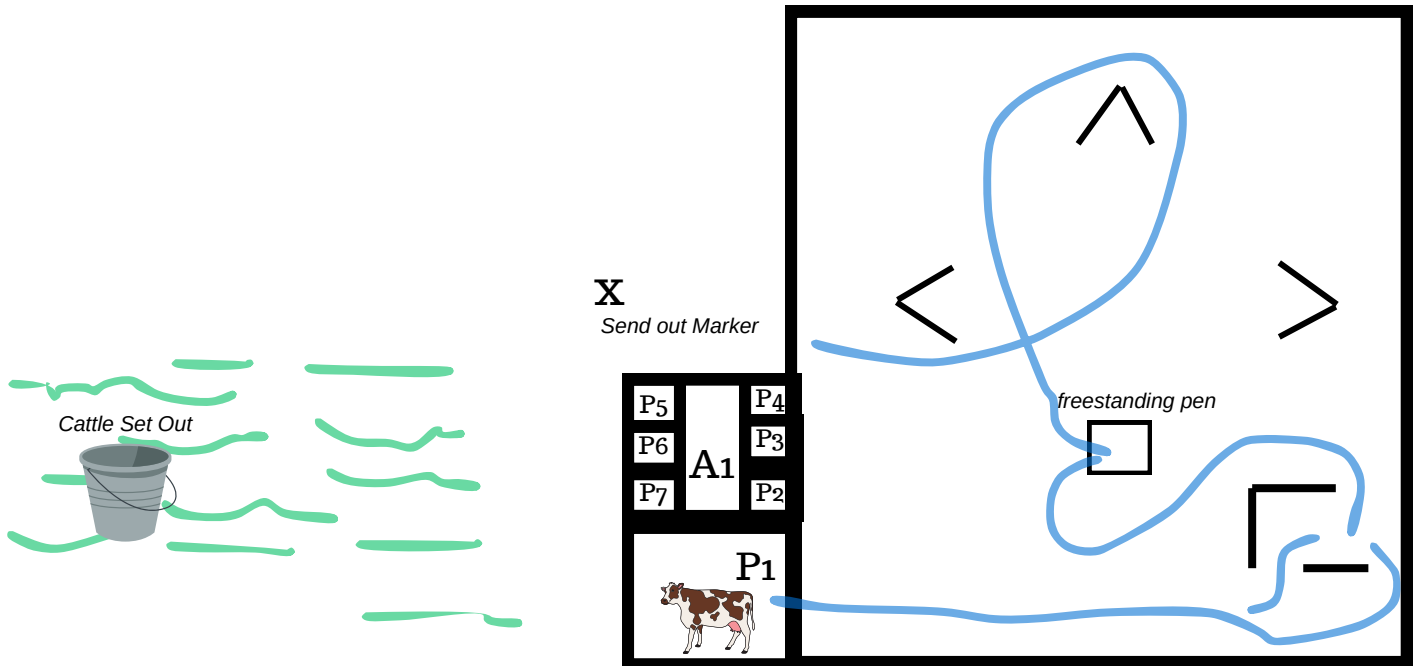

2024 Working Australian Shepherd Futurity Course 2- Cattle Ranching Challenge

Rules:

Cattle in P1

1. Sort marked cattle into Alley.
2. Move cattle to Cattle Set out.
3. Call dog back and send to gather.
4. Move cattle into the arena through arena gate.
5. Move cattle through the pattern
6. Pen in freestanding Pen
7. Move through the sorting panels.
8. Return to P1