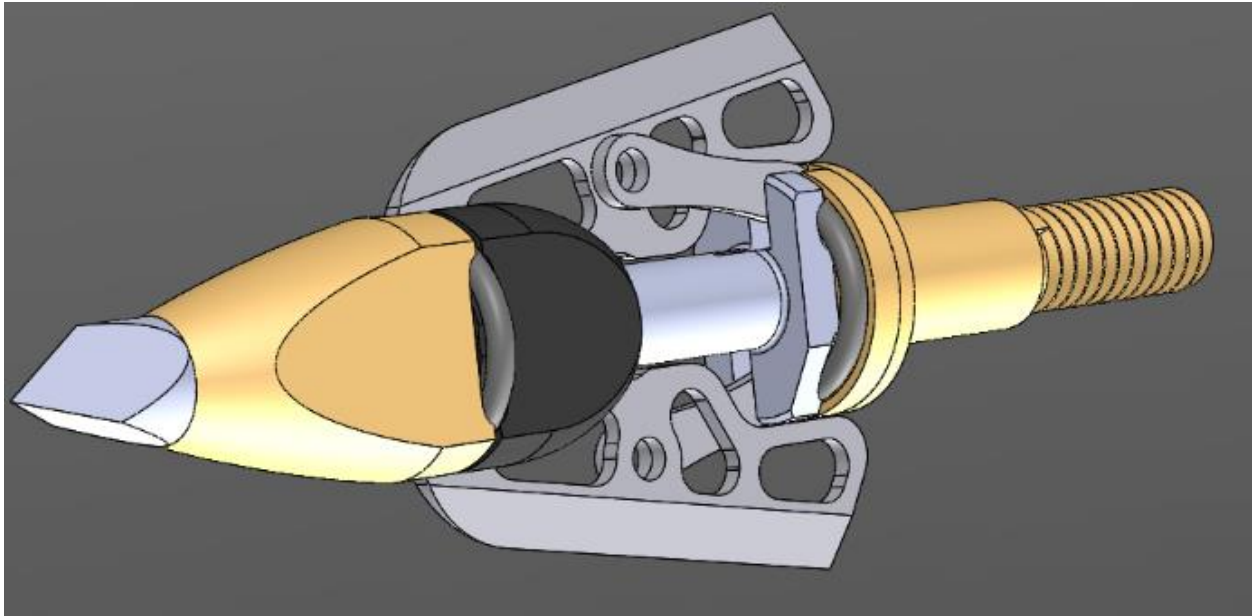

MARQUETTE, Mich. (WLUC) - One Marquette County native says his new mechanical broadhead is finally in production and ready for use by hunters all over the country.

The Morpheus Broadhead is the result of more than 6 years of development and testing according to its inventor, David Belanger.

One key feature of Morpheus is the blades' ability to open immediately at impact, creating an entrance wound in the target 1.65 inches in diameter. As a result, Morpheus maximizes blood loss and increases the possibility of creating an exit wound according to Belanger.

While other mechanical broadheads don't fully deploy until they've penetrated several inches into the target, Morpheus will fully deploy at impact.

Belanger says a larger entrance wound creates a quicker, more humane kill for hunters. It also allows hunters to track their prey more accurately and increases the odds of finding their prey.

Another feature unique to Morpheus' patent pending design is what Belanger calls initial flight stabilization. This allows the blades to fully deploy as the arrow is released from the bow. Then, as the arrow moves downrange, the blades shut tight again until impact. This minimizes friction and avoids the wind planing effect observed with most broadheads according to Belanger.