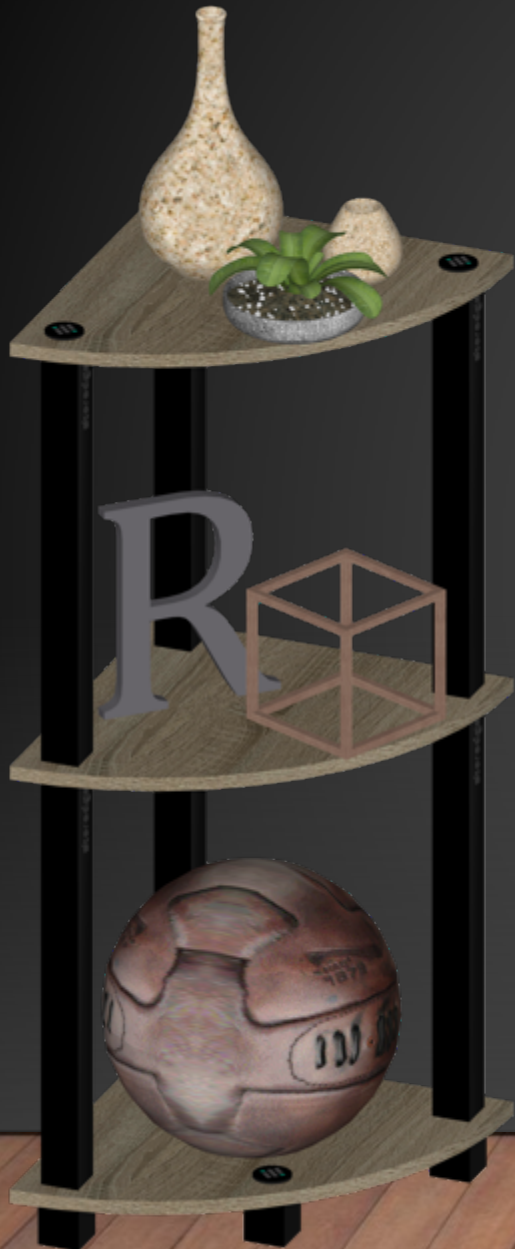

TURN -N- TUBE

MADE IN INDIA

storeedgeindia.com

3 tier shelf tnt - 203

4 tier shelf tnt - 204

5 tier shelf tnt - 205

3 tier corner rack tnt - 213

4 tier corner rack tnt - 214

5 tier corner rack

tnt - 215

2 x 2 tier end table tnt - 104

3 tier end table

tnt - 2303

4 tier shoe rack

tnt - 304