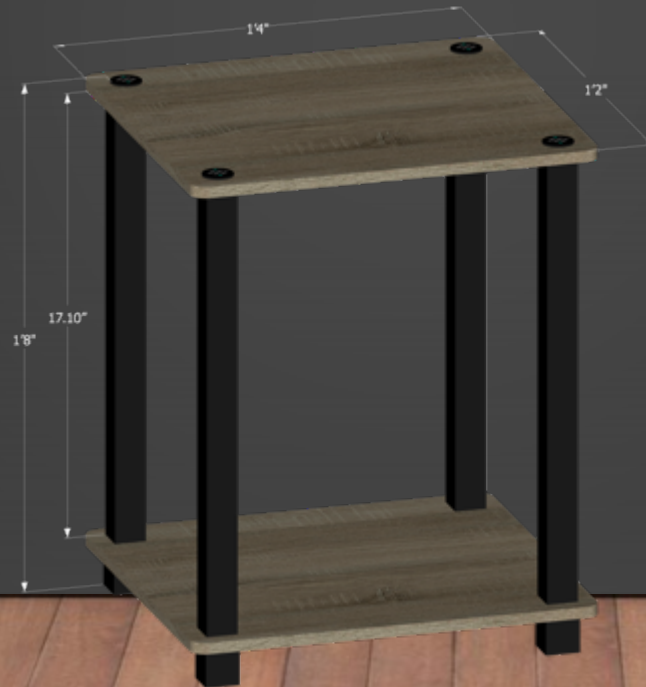

TURN -N- TUBE

MADE IN INDIA

storeedgeindia.com

3 tier shelf tnt - 203

4 tier shelf tnt - 204

5 tier shelf tnt - 205

3 tier corner rack tnt - 213

4 tier corner rack tnt - 214

5 tier corner rack

tnt - 215

2 x 2 tier end table tnt - 104

3 tier end table

tnt - 2303

4 tier shoe rack

tnt - 304