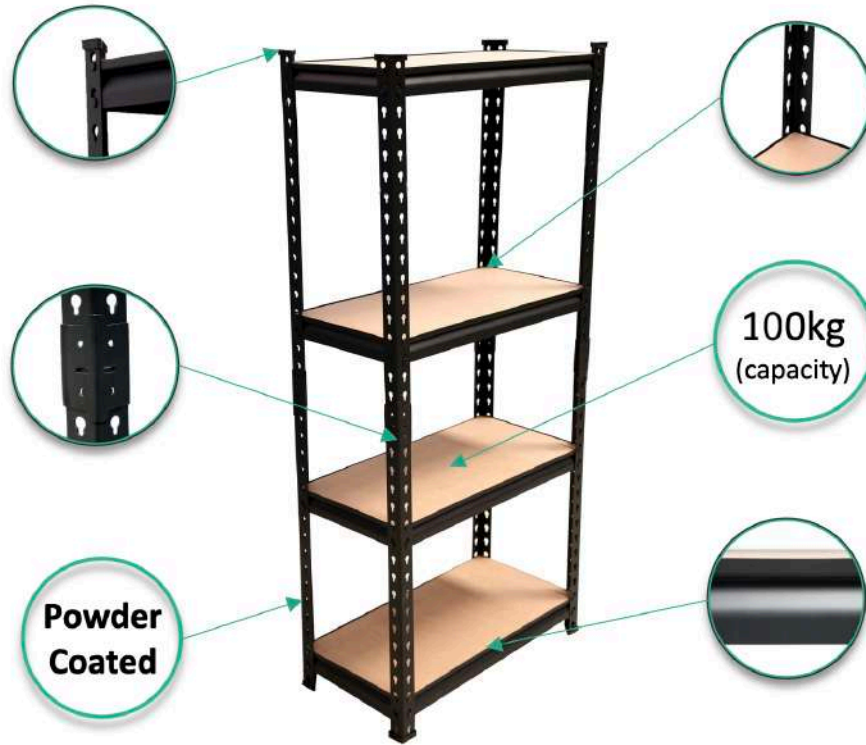

# 3 - shelf boltless rack

2.3" ft

2 ft

storeedge industries  
small boltless rack

storeedge industries  
medium boltless rack

storeedge industries

large plus boltless rack

## xl boltless rack