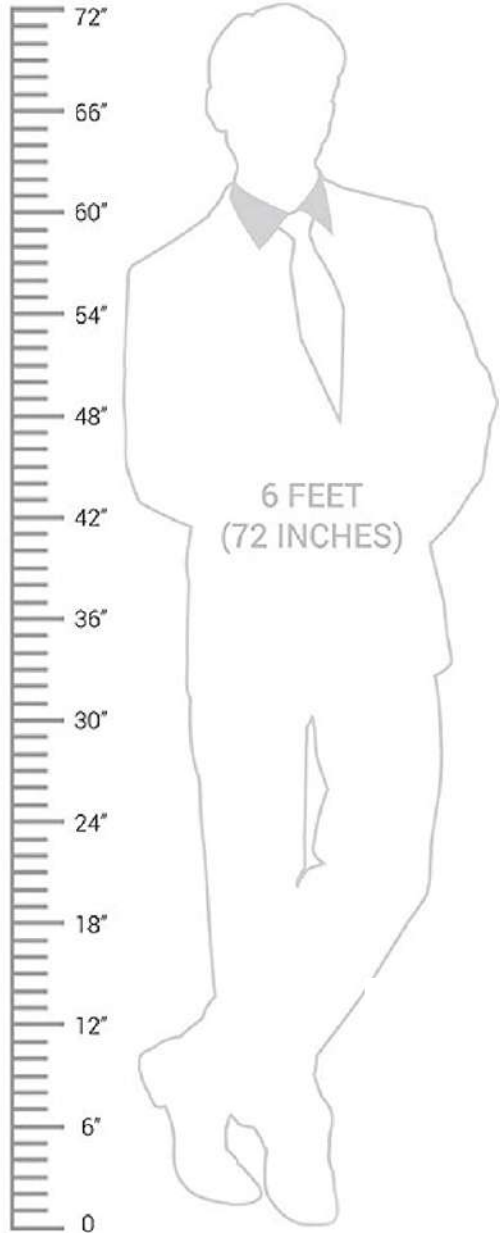

storeedge industries

2 - shelf boltless rack