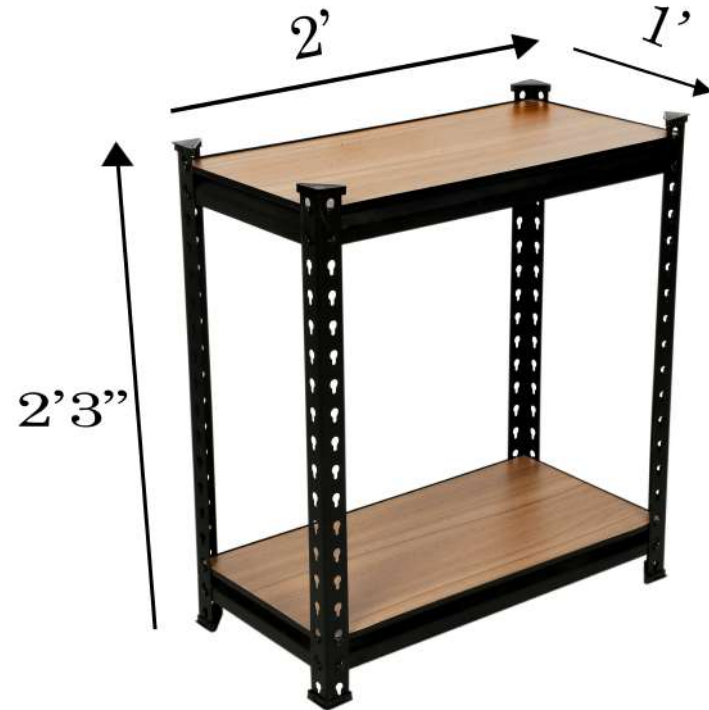

storeedge industries

2 - shelf boltless rack

storeedge industries

# 3 - shelf boltless rack

2.3" ft

2 ft

storeedge industries  
small boltless rack

storeedge industries  
medium boltless rack

storeedge industries

large plus boltless rack