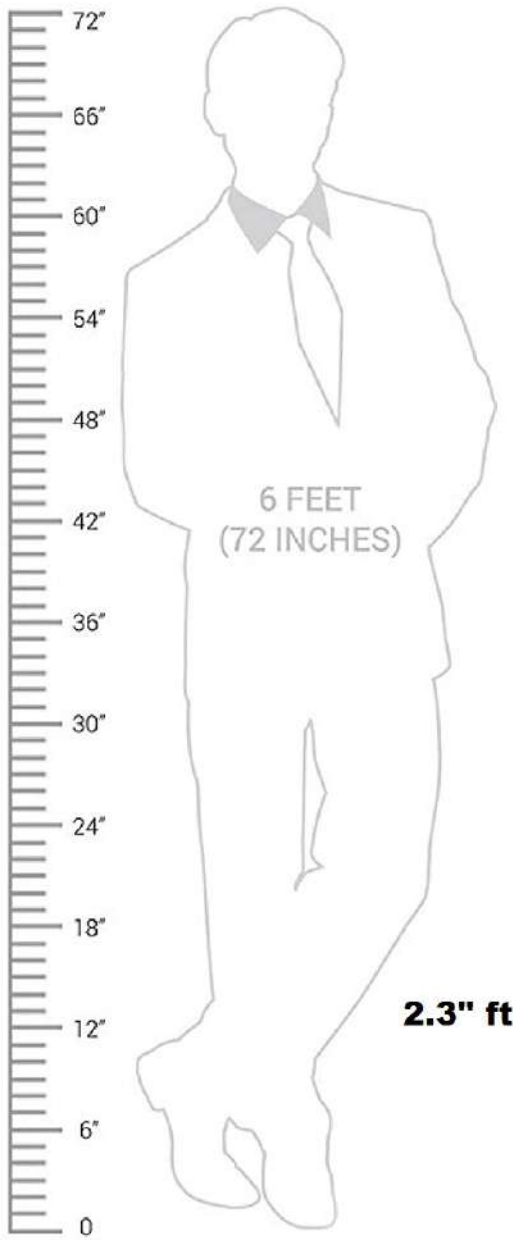

# 3 - shelf boltless rack

2.3" ft

2 ft

storeedge industries  
small boltless rack

storeedge industries  
medium boltless rack

storeedge industries

large plus boltless rack

## xl boltless rack