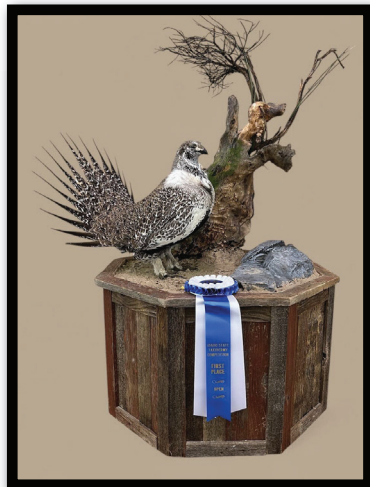

- 9" x 18" - \$45

ORDER 5 FOR FREE SHIPPING

*Pricing for standard pine bases

HALF ASS TAXIDERMY

24" X 36"

WOODY CREEK TAXIDERMY

18" X 30"

S&S TAXIDERMY

OPEN WATER TAXIDERMY

18" X 25"

COMPETITIONS

TRUSTED FOR COMPETITIONS

Nichols Taxidermy Bases is proud to have our pedestals and bases used by talented taxidermists in state and national competitions. The mounts shown here were displayed on bases built in our shop and entered in professional competitions during the past year.

It's an honor to support the artists who trust our craftsmanship to showcase their work at the highest level.

EUROS

SCAN FOR
WEB PAGE

Designed specifically for European mounts, these displays offer a simple, clean way to showcase skulls while maintaining a professional look. Built with quality materials and attention to detail, our European mount panels and bases provide a strong, reliable display that works well in homes, shops, or showrooms.