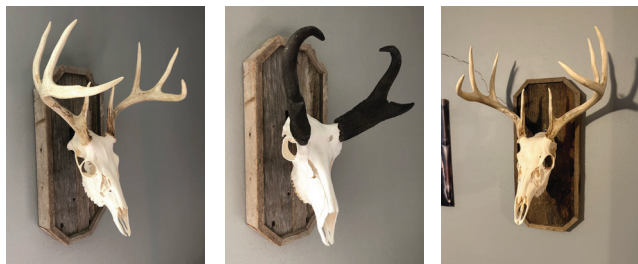

OPEN WATER TAXIDERMY

18" X 25"

COMPETITIONS

TRUSTED FOR COMPETITIONS

Nichols Taxidermy Bases is proud to have our pedestals and bases used by talented taxidermists in state and national competitions. The mounts shown here were displayed on bases built in our shop and entered in professional competitions during the past year.

It's an honor to support the artists who trust our craftsmanship to showcase their work at the highest level.

EUROS

SCAN FOR
WEB PAGE

Designed specifically for European mounts, these displays offer a simple, clean way to showcase skulls while maintaining a professional look. Built with quality materials and attention to detail, our European mount panels and bases provide a strong, reliable display that works well in homes, shops, or showrooms.

BARNWOOD

SINGLE SKULL (18" x 8.5") **\$60**

DOUBLE SKULL (32" x 8.5") **\$85**

PAINT WITH OAK TRIM

SINGLE SKULL (13" x 12") **\$60**

DOUBLE SKULL (32" x 8") **\$85**

OAK

SINGLE SKULL (18" x 8") **\$75**