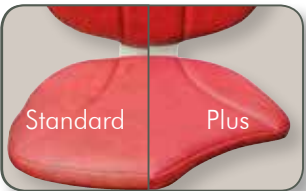

ERGO

The Platinum ERGO seat is one of the most advanced stairlift seats available. The ERGO is fully adjustable to the size and shape of the user and comes with a wealth of built-in features. The ERGO seat comes as standard on the Curve. Ask your distributor for more details.

Ergonomic Joystick
Total control at your fingertips.

Security Lock
Prevent unauthorised use of the lift.

ERGO Seat Pad
Short or tall, ERGO fits all.

Adjustable Seat Back
Allows for horizontal adjustment of the seat back. Combined with the multi-position seat pad, the ERGO offers multiple configuration options.