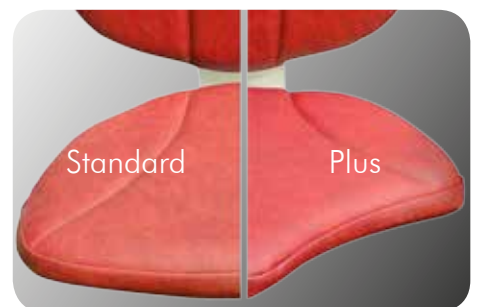

OPTIONS

- Powered swivel and footrest options
- Lever linked footplate option
- Foot cover option
- RF remote control
- Bariatric option available up to 160kg (25st)
- ERGO Space seat for narrow staircases, saves 60mm with a standard ERGO seat pad or 85mm with an ERGO Plus seat pad.

Ergonomic Joystick

Chair Swivel

Adjustable Seat Back

Digital Diagnostics Display

ERGO Seat Pad

Custom built comfort

The Platinum Curve is hand built in the UK, to the exact measurements of your staircase, with the carriage being fully adjustable to your size and body shape.

Twists, turns and corners are no problem for your Curve, as the rail is tailor made to your individual staircase. With the Platinum Curve, you get a smooth, safe, comfortable ride and the freedom of your house once more.