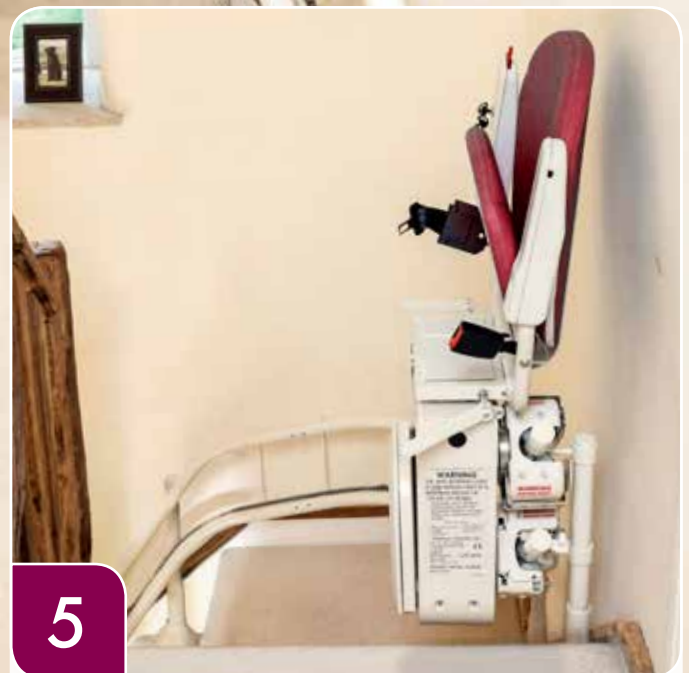

5

When not in use, your Curve stairlift can be folded and parked on the stairs, leaving clear access for other family members.