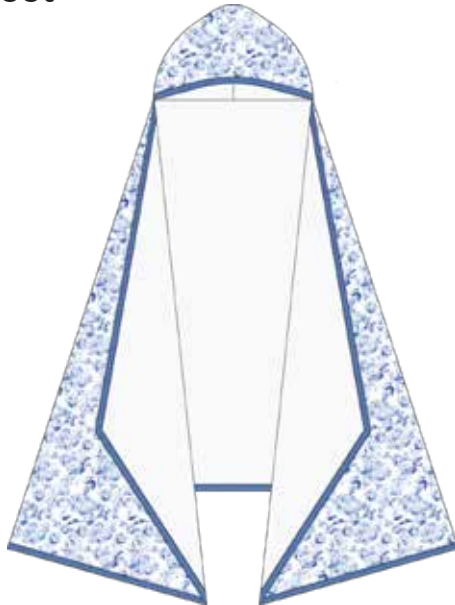

3-Pack Burpcloth Set

3-Pack Binky Clip

Bow My Gosh Pink- July 2026

Three Layer Jumbo Quilt 60 x 72
Three Layer Quilt 46 x 46
(Viscose from Bamboo)

Crib Sheet

Knit Swaddle Blanket
(Viscose from Bamboo)

Big Kids
Hooded Towel

Pajama Set
(Viscose from Bamboo)

Long Sleeve Pajamas
(Viscose from Bamboo)

Short Sleeve Pajamas
(Viscose from Bamboo)

Women's Fitted Pajamas Set
(Viscose from Bamboo)

Priscilla

Crib Sheet

Knit Headband

Knit Swaddle Blanket
(Viscose from Bamboo)

Sleep Bag
(Viscose from Bamboo)

Big Kid Hooded Towel

Hooded Towel

Zip Up Footie
(Viscose from Bamboo)

Convertible Footie
(Viscose from Bamboo)

Knotted Gown
(Viscose from Bamboo)

Pajama Set
(Viscose from Bamboo)