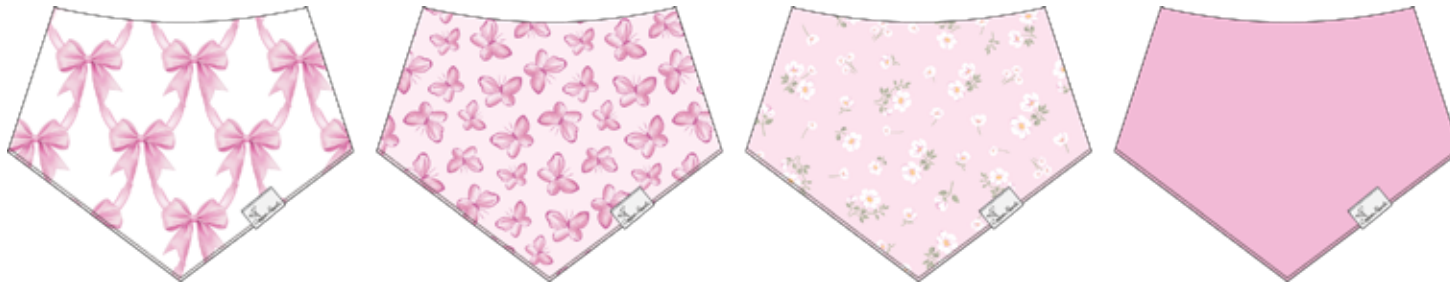

Copper Pearl®

Summer Bamboo

Bow My Gosh

Priscilla

Vintage Carnival

Bow My Gosh

Bow My Gosh Pink- July 2026

4-Pack Bib Set

3-Pack Burpcloth Set

3-Pack Binky Clip

Bow My Gosh Pink- July 2026

Three Layer Jumbo Quilt 60 x 72
Three Layer Quilt 46 x 46
(Viscose from Bamboo)

Crib Sheet

Knit Swaddle Blanket
(Viscose from Bamboo)

Big Kids
Hooded Towel

Pajama Set
(Viscose from Bamboo)

Long Sleeve Pajamas
(Viscose from Bamboo)

Short Sleeve Pajamas
(Viscose from Bamboo)

Women's Fitted Pajamas Set
(Viscose from Bamboo)

Priscilla

Crib Sheet

Knit Headband

Knit Swaddle Blanket
(Viscose from Bamboo)

Pajama Set
(Viscose from Bamboo)

Long Sleeve Pajamas
(Viscose from Bamboo)

Short Sleeve Pajamas
(Viscose from Bamboo)

Women's Fitted Pajamas Set
(Viscose from Bamboo)