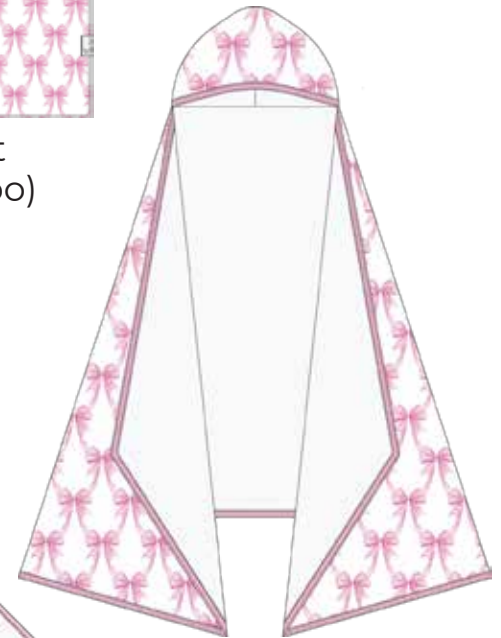

3-Pack Burpcloth Set

3-Pack Binky Clip

Bow My Gosh Pink- July 2026

Three Layer Jumbo Quilt 60 x 72
Three Layer Quilt 46 x 46
(Viscose from Bamboo)

Crib Sheet

Knit Swaddle Blanket
(Viscose from Bamboo)

Big Kids
Hooded Towel

Pajama Set
(Viscose from Bamboo)

Long Sleeve Pajamas
(Viscose from Bamboo)

Short Sleeve Pajamas
(Viscose from Bamboo)

Women's Fitted Pajamas Set
(Viscose from Bamboo)

Priscilla

Crib Sheet

Knit Headband

Knit Swaddle Blanket
(Viscose from Bamboo)