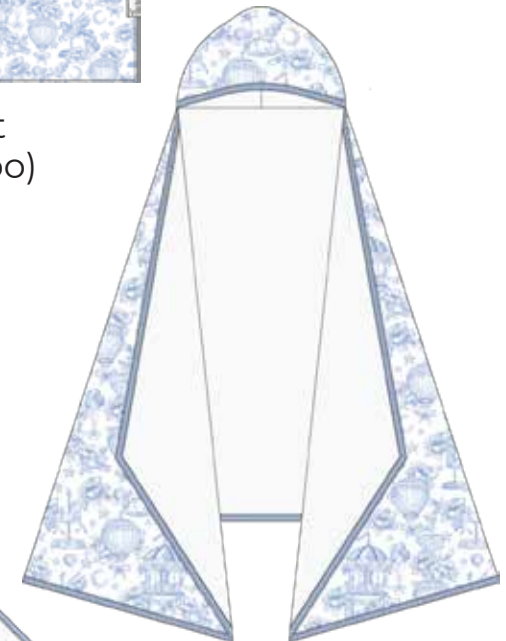

Big Kids
Hooded Towel