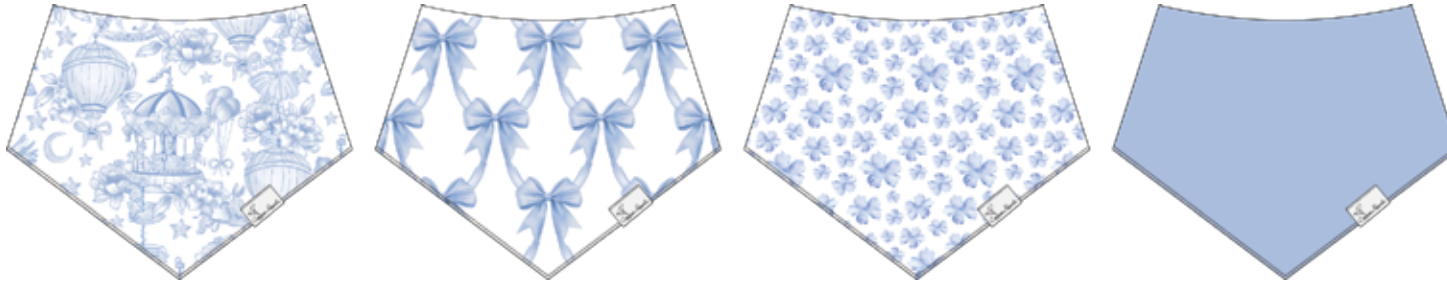

Long Sleeve Pajamas
(Viscose from Bamboo)

Short Sleeve Pajamas
(Viscose from Bamboo)

Women's Fitted Pajamas Set
(Viscose from Bamboo)

Women's Everyday Robe

Vintage Carnival

Vintage Carnival- July 2026

4-Pack Bib Set

3-Pack Burpcloth Set

3-Pack Binky Clip

Vintage Carnival- July 2026

Three Layer Jumbo Quilt 60 x 72
Three Layer Quilt 46 x 46
(Viscose from Bamboo)

Crib Sheet

Knit Swaddle Blanket
(Viscose from Bamboo)

Lovey Set
(Viscose from Bamboo)