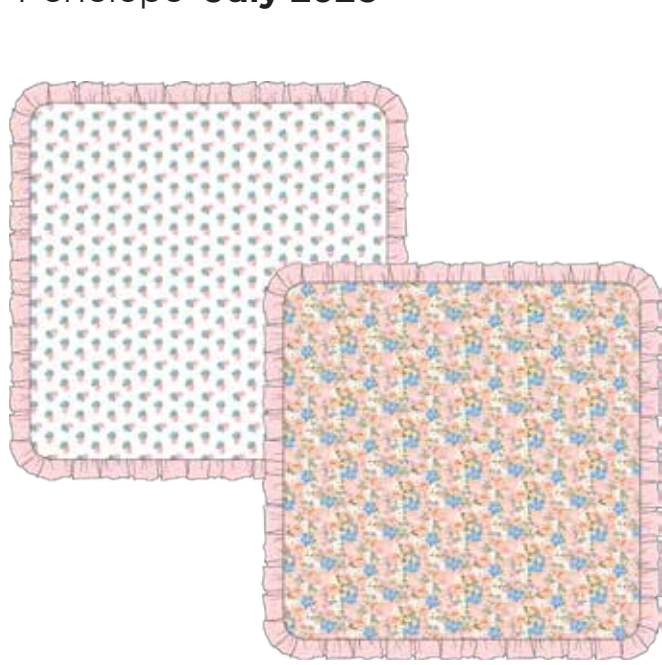

Copper Pearl®

Summer Bamboo

Penelope

Louise

Dozer

Policemen

Penelope

4-Pack Bib Set

3-Pack Burpcloth Set

3-Pack Binky Clip

Penelope- July 2026

Three Layer Jumbo Quilt 60 x 72
Three Layer Quilt 46 x 46
(Viscose from Bamboo)

Crib Sheet

Knit Swaddle Blanket
(Viscose from Bamboo)

Knit Headband

Short Sleeve Bodysuit

Pajama Set
(Viscose from Bamboo)

Long Sleeve Pajamas
(Viscose from Bamboo)

Short Sleeve Pajamas
(Viscose from Bamboo)

Women's Fitted Pajamas Set
(Viscose from Bamboo)

Women's Everyday Robe

Three Layer Jumbo Quilt 60 x 72
Three Layer Quilt 46 x 46
(Viscose from Bamboo)

Crib Sheet

Knit Swaddle Blanket
(Viscose from Bamboo)

Big Kids
Hooded Towel

Lovey Set
(Viscose from Bamboo)

Sleep Bag
(Viscose from Bamboo)