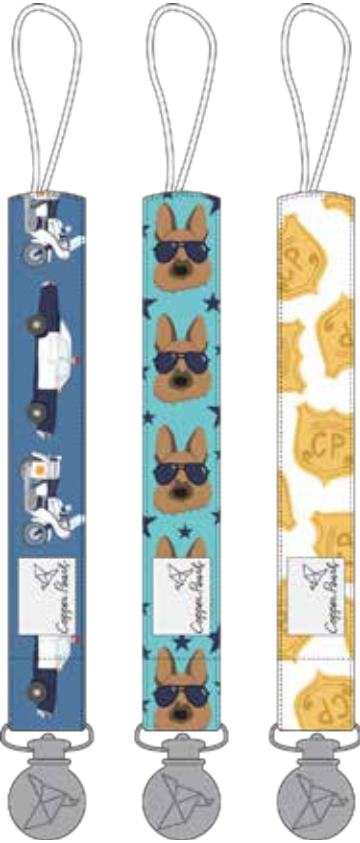

Hooded Towel

Dozer- July 2026

Zip Up Footie
(Viscose from Bamboo)

Convertible Footie
(Viscose from Bamboo)

Knotted Gown
(Viscose from Bamboo)

Pajama Set
(Viscose from Bamboo)

Long Sleeve Pajamas
(Viscose from Bamboo)

Short Sleeve Pajamas
(Viscose from Bamboo)

Policemen

4-Pack Bib Set

3-Pack Burpcloth Set

3-Pack Binky Clip

Policemen- July 2026

Three Layer Jumbo Quilt 60 x 72
Three Layer Quilt 46 x 46
(Viscose from Bamboo)

Sleep Bag
(Viscose from Bamboo)

Lovey Set
(Viscose from Bamboo)

Knit Swaddle Blanket
(Viscose from Bamboo)

Zip Up Footie
(Viscose from Bamboo)

Convertible Footie
(Viscose from Bamboo)

Knotted Gown
(Viscose from Bamboo)