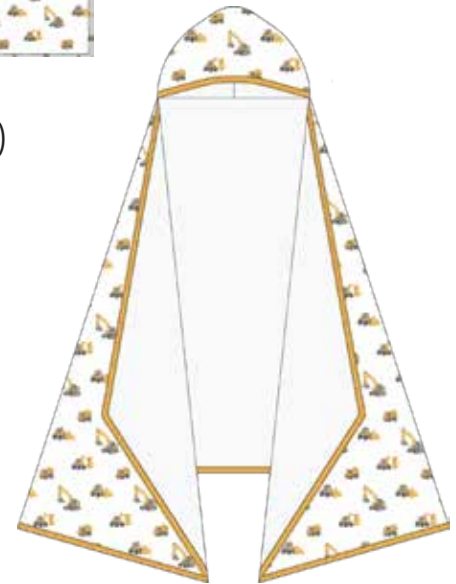

Three Layer Jumbo Quilt 60 x 72
Three Layer Quilt 46 x 46
(Viscose from Bamboo)

Crib Sheet

Knit Swaddle Blanket
(Viscose from Bamboo)

Big Kids
Hooded Towel

Lovey Set
(Viscose from Bamboo)

Sleep Bag
(Viscose from Bamboo)