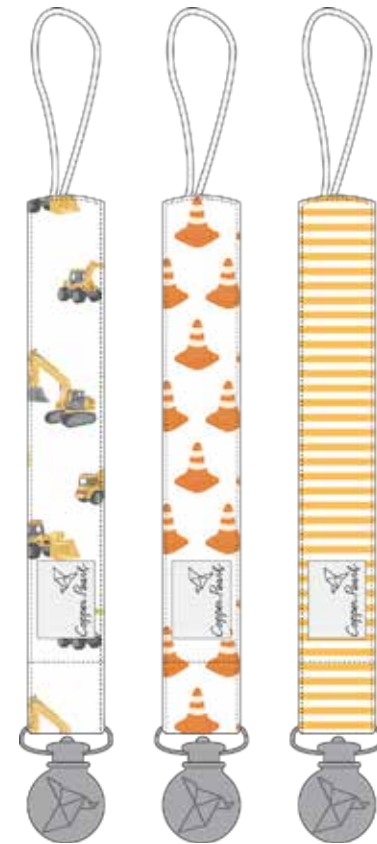

Louise

Zip Up Footie
(Viscose from Bamboo)

Convertible Footie
(Viscose from Bamboo)

Dozer

4-Pack Bib Set

3-Pack Burpcloth Set

3-Pack Binky Clip

Dozer- July 2026

Three Layer Jumbo Quilt 60 x 72
Three Layer Quilt 46 x 46
(Viscose from Bamboo)

Crib Sheet

Knit Swaddle Blanket
(Viscose from Bamboo)

Big Kids
Hooded Towel

Lovey Set
(Viscose from Bamboo)

Sleep Bag
(Viscose from Bamboo)