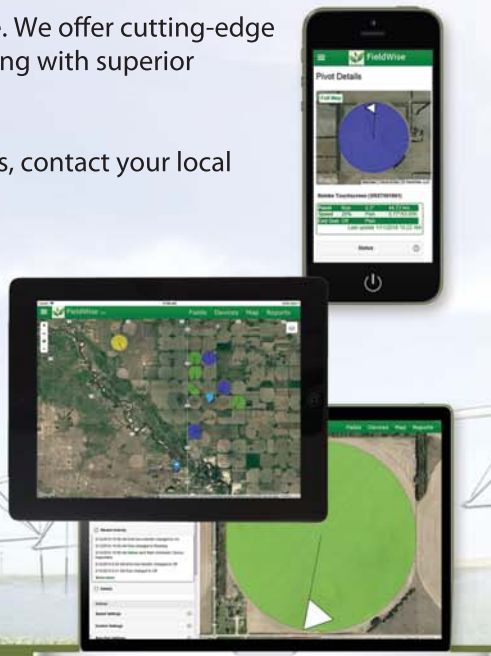

Zempat Features

Control

- Start
- Stop
- Direction
- Speed
- Endgun
- Remote Control Pump
- Devices Control Other Devices
- Pad Stop (bearing or time)
- Task Scheduling
- Custom Configurations
- Auxiliary Control

Monitor

- Start
- Stop
- Speed
- Endgun
- Power
- Direction
- Running
- Wet/Dry
- Pressure (using Pressure Transducer)
- GPS Position
- GPS Stall
- Theft Monitoring
- Pump Status
- Custom Configurations
- Intelligent Collision Detection

Free hardware upgrade when cellular technology changes!