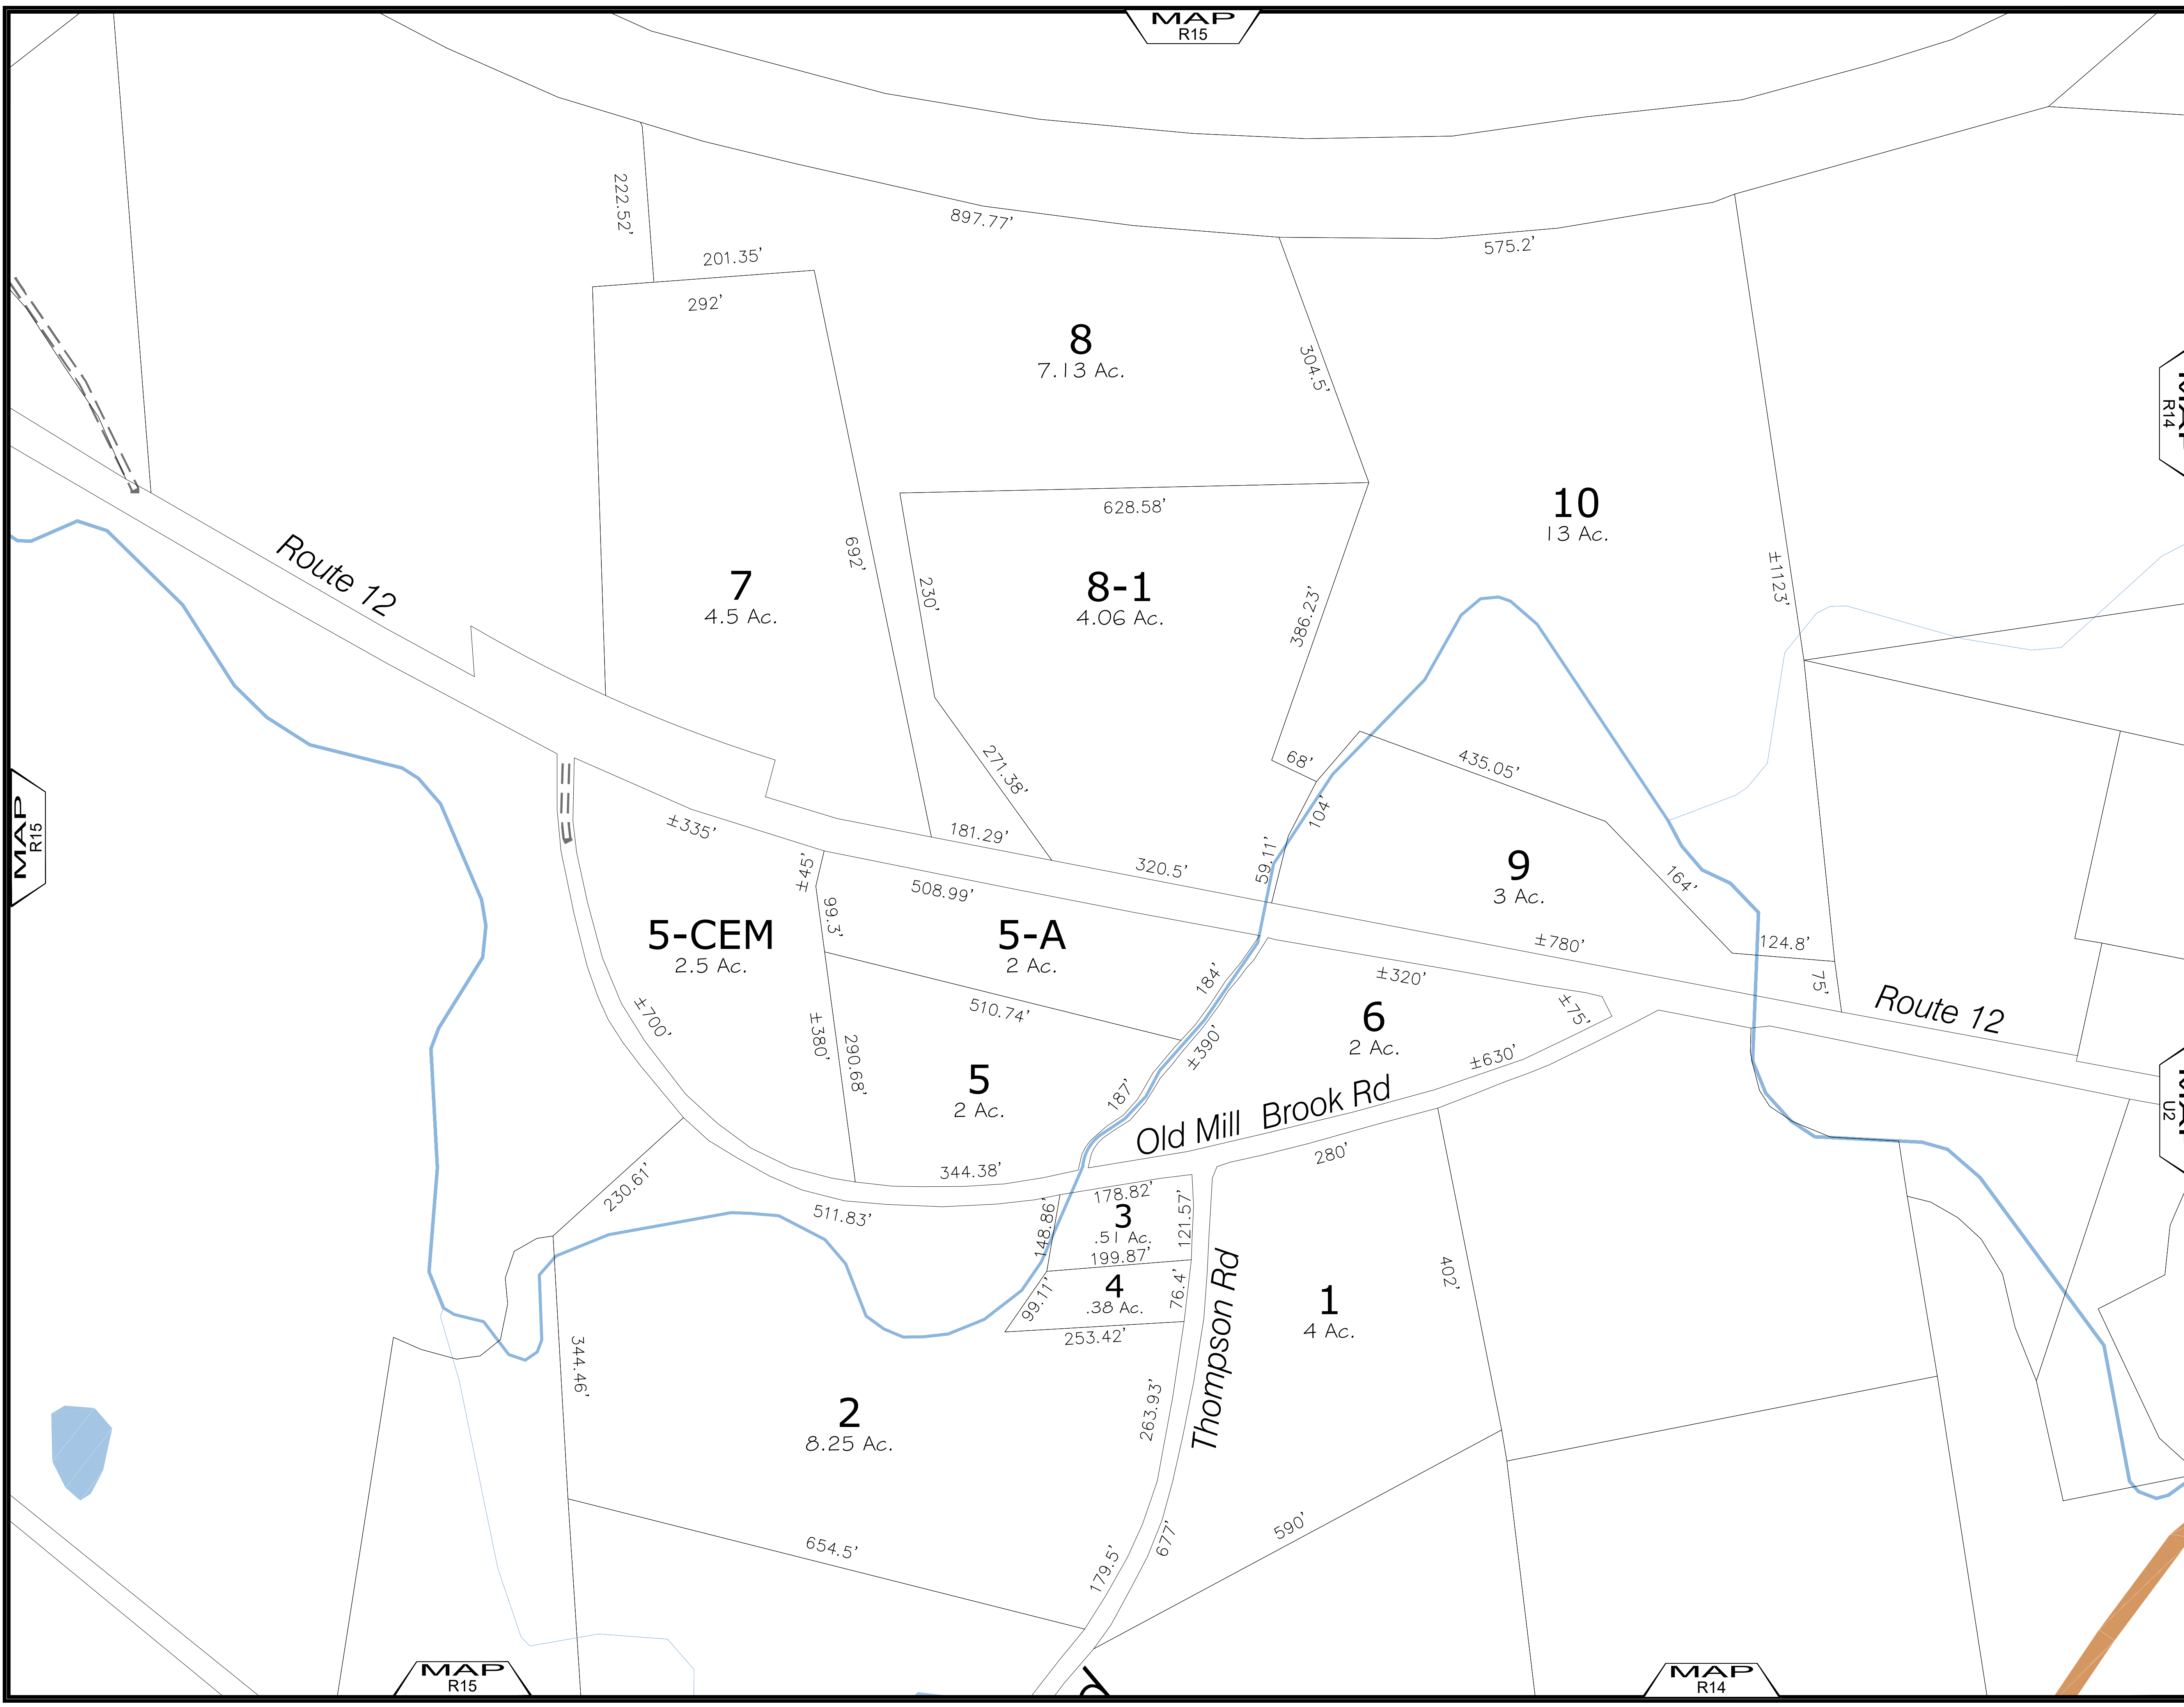

MAP R15

MAP R15

MAP R15

MAP R14

MAP R14

MAP U2