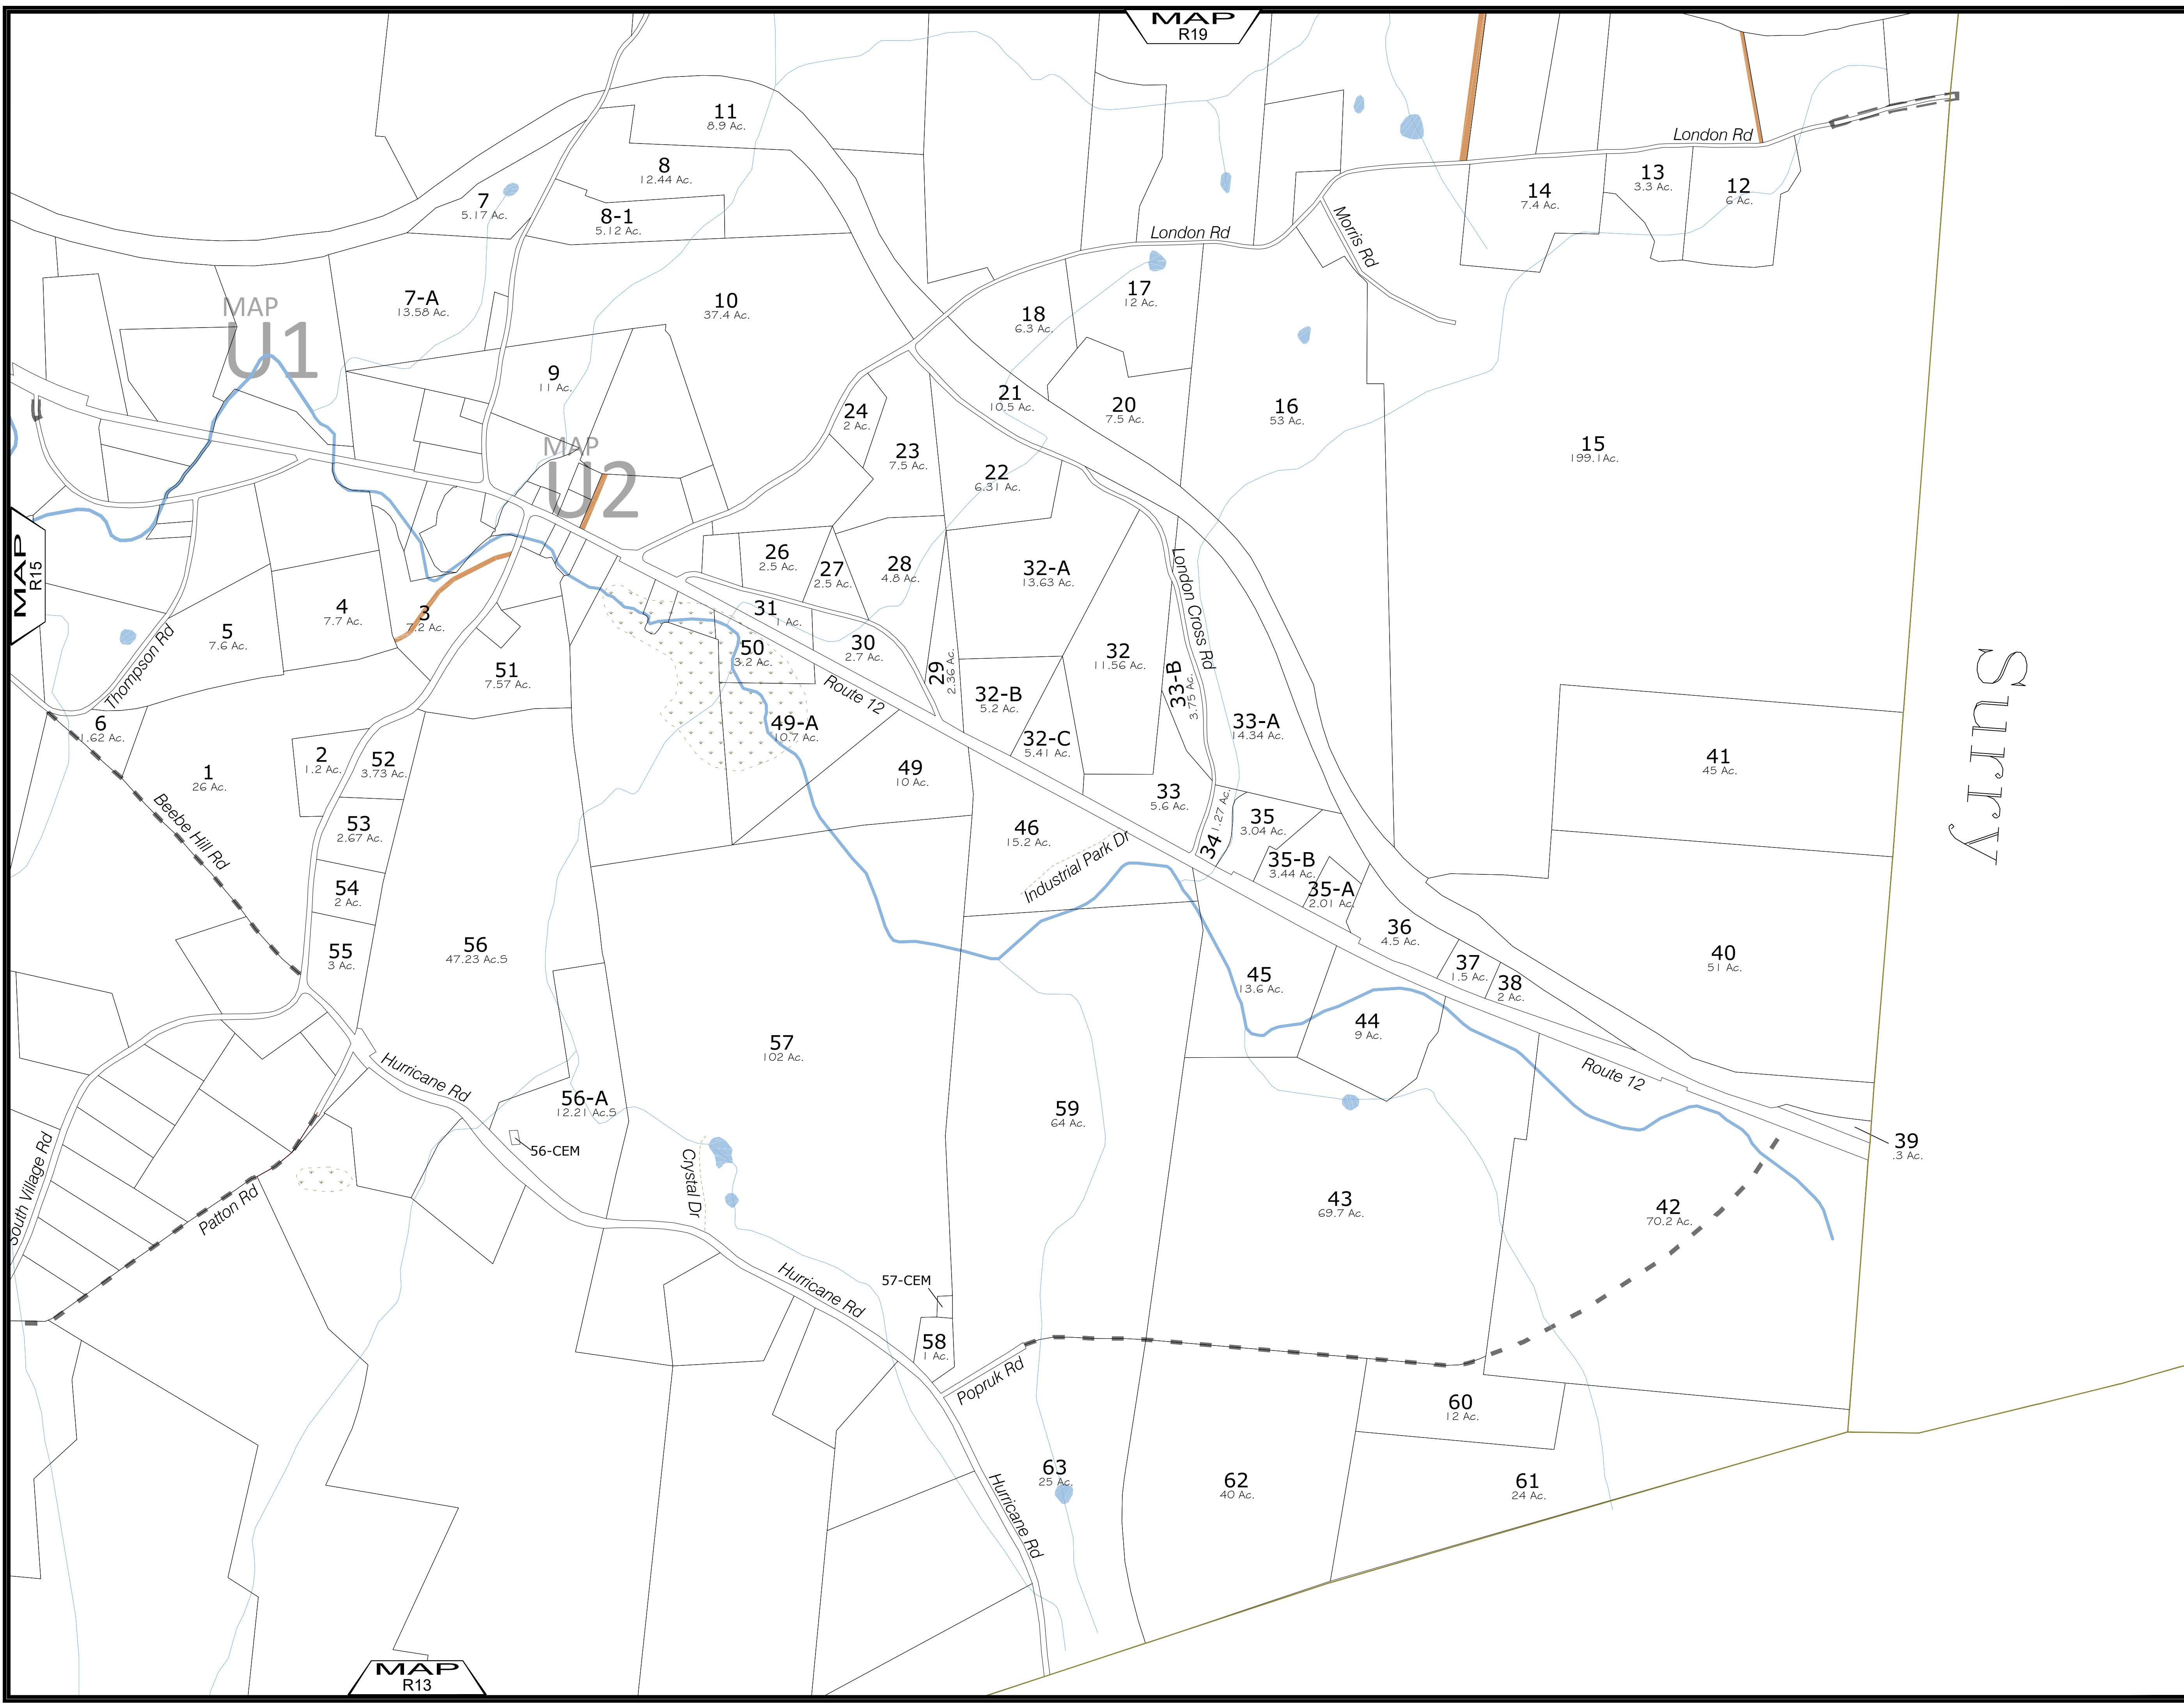

LEGEND

- Parcel Numbers 7
- Acreage 5.17 Ac.
- Adjacent Maps
- Dimensions 500'
- Parcel Boundary
- Private Road
- Class VI Road
- Right-Of-Way
- Discontinued Road

PROPERTY MAP
TOWN OF WESTMORELAND
 CHESHIRE COUNTY
 NEW HAMPSHIRE

Revised to: April 1, 2026

For assessment purposes, not to be used for conveyances

MAP R14

SUNNY