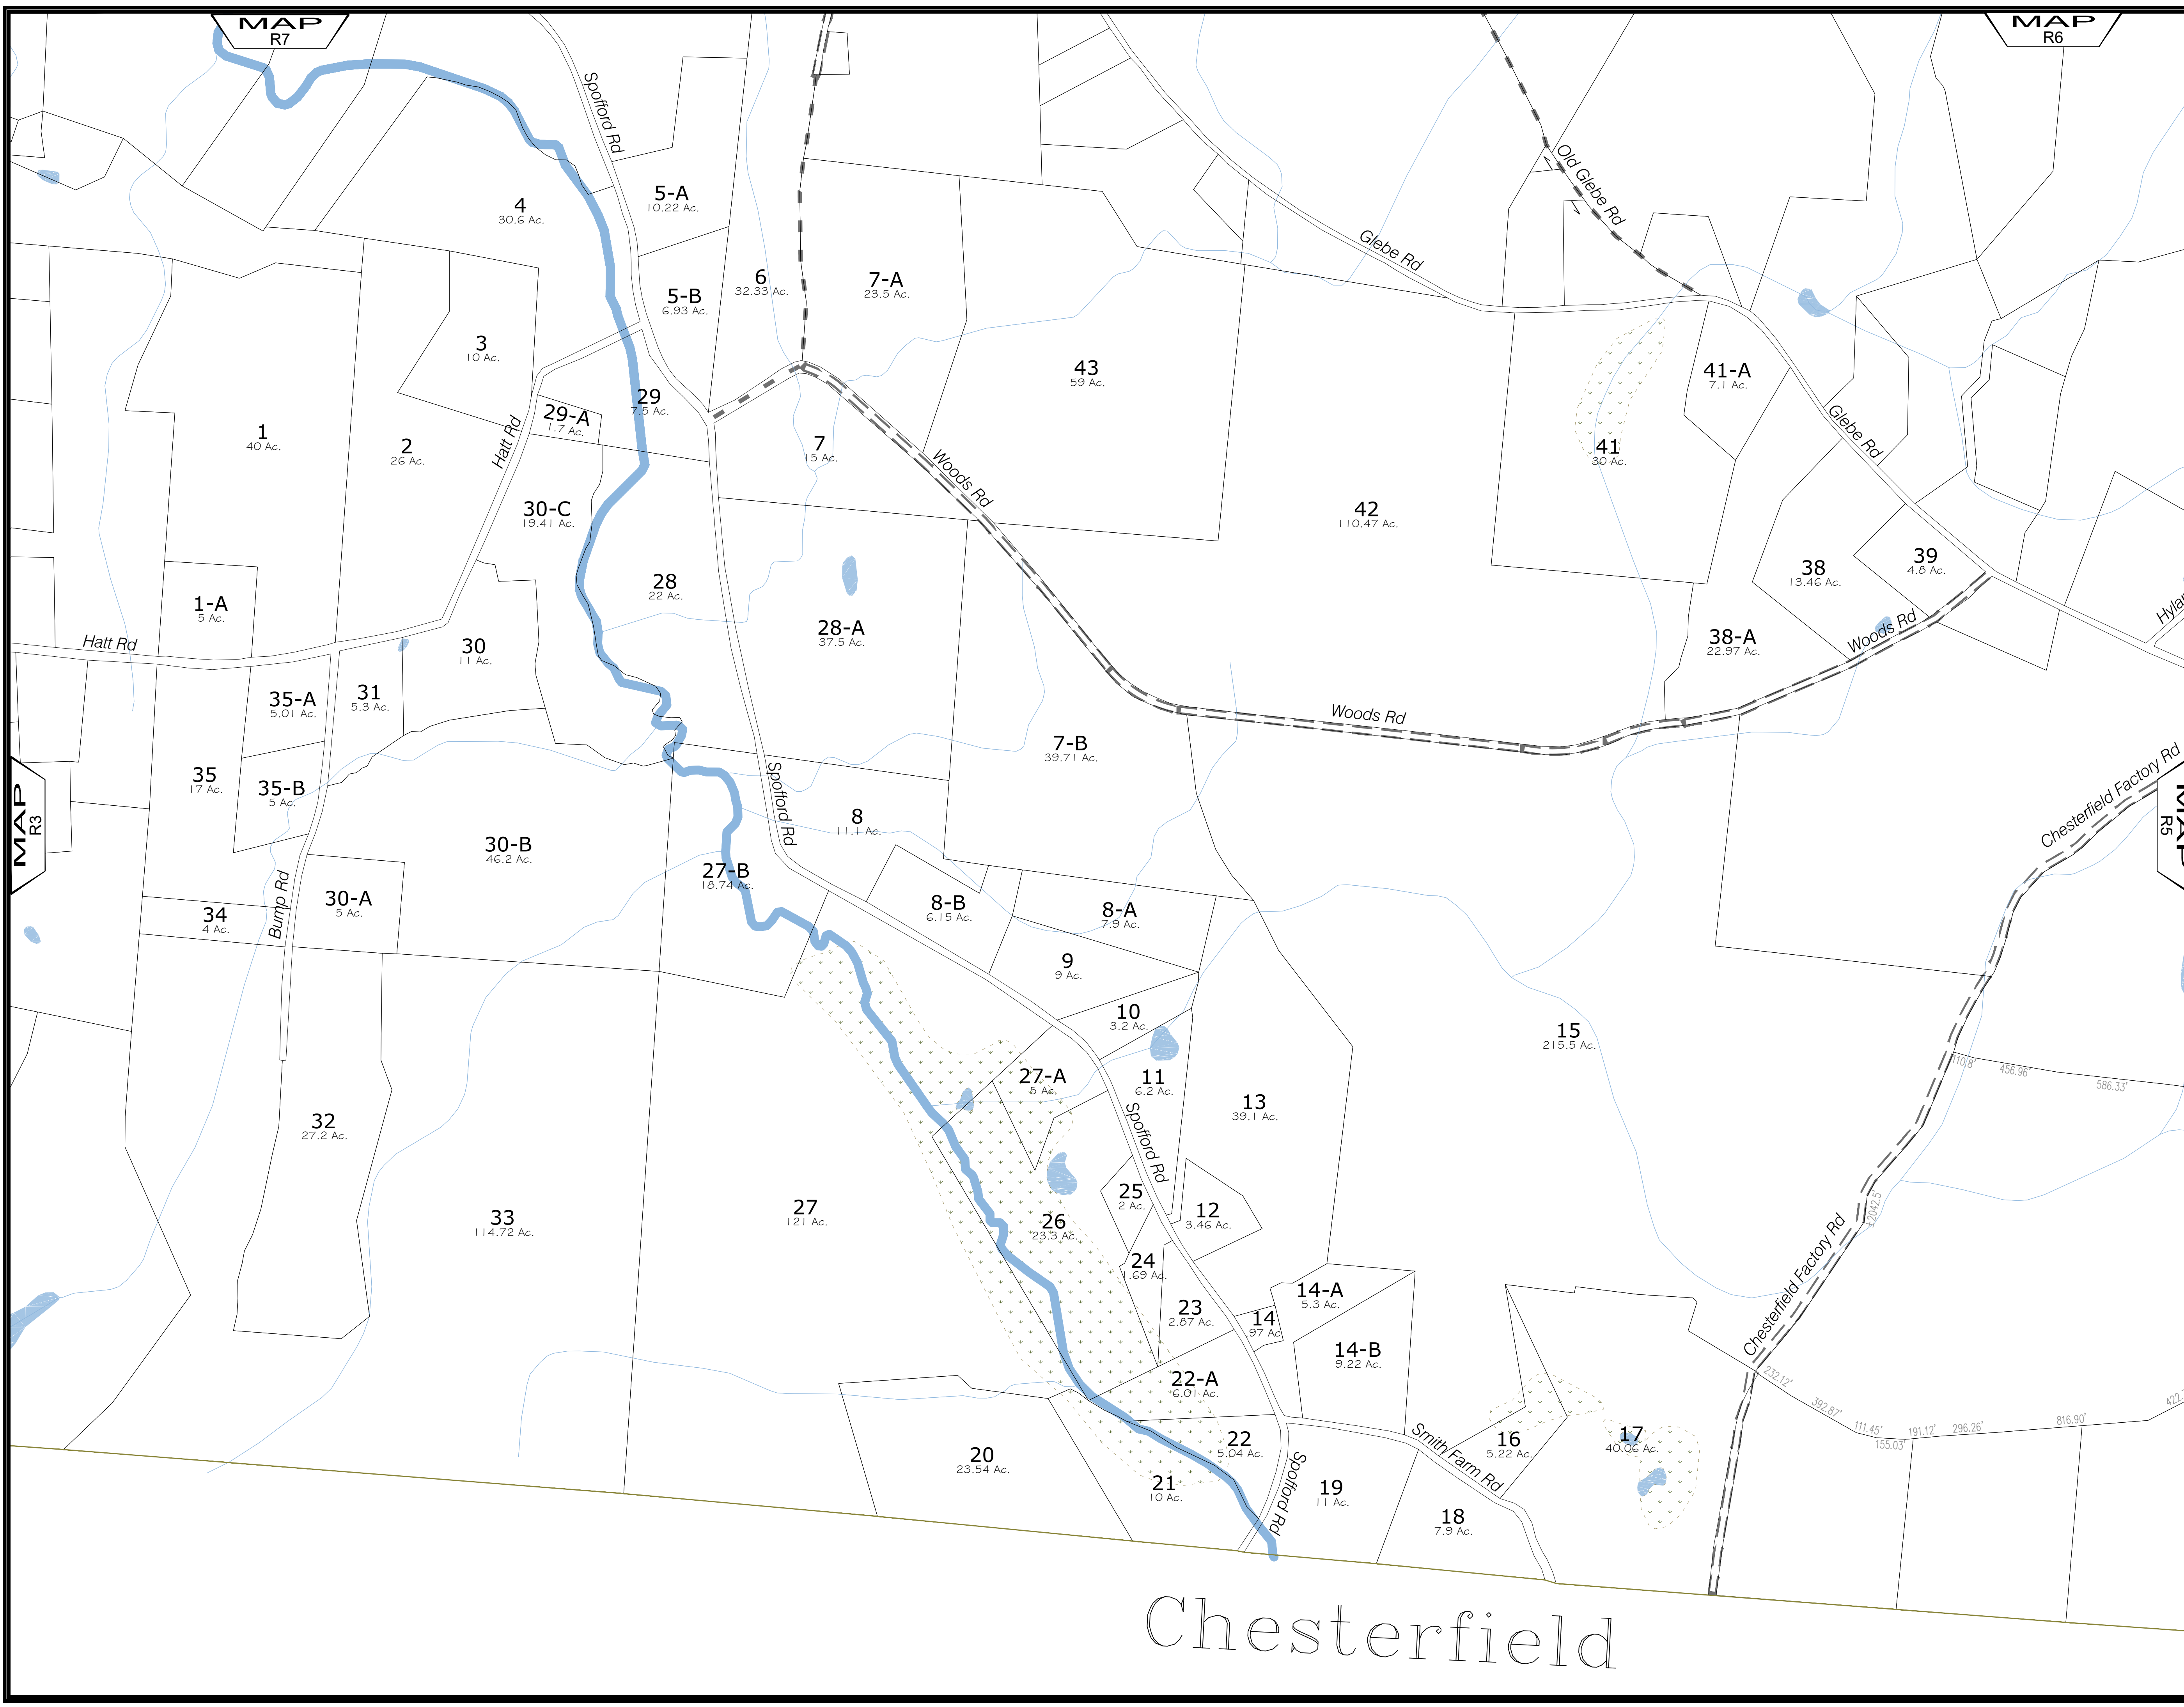

LEGEND

- Parcel Numbers 7
- Acreage 15 Ac.
- Adjacent Maps MAP R3, R5, R7, R8
- Dimensions 500'
- Parcel Boundary (solid line)
- Private Road (dashed line)
- Class VI Road (double line)
- Right-Of-Way (thick orange line)
- Discontinued Road (dash-dot line)

PROPERTY MAP TOWN OF WESTMORELAND CHESHIRE COUNTY NEW HAMPSHIRE

Revised to: April 1, 2026

For assessment purposes, not to be used for conveyances

MAP R4

Chesterfield