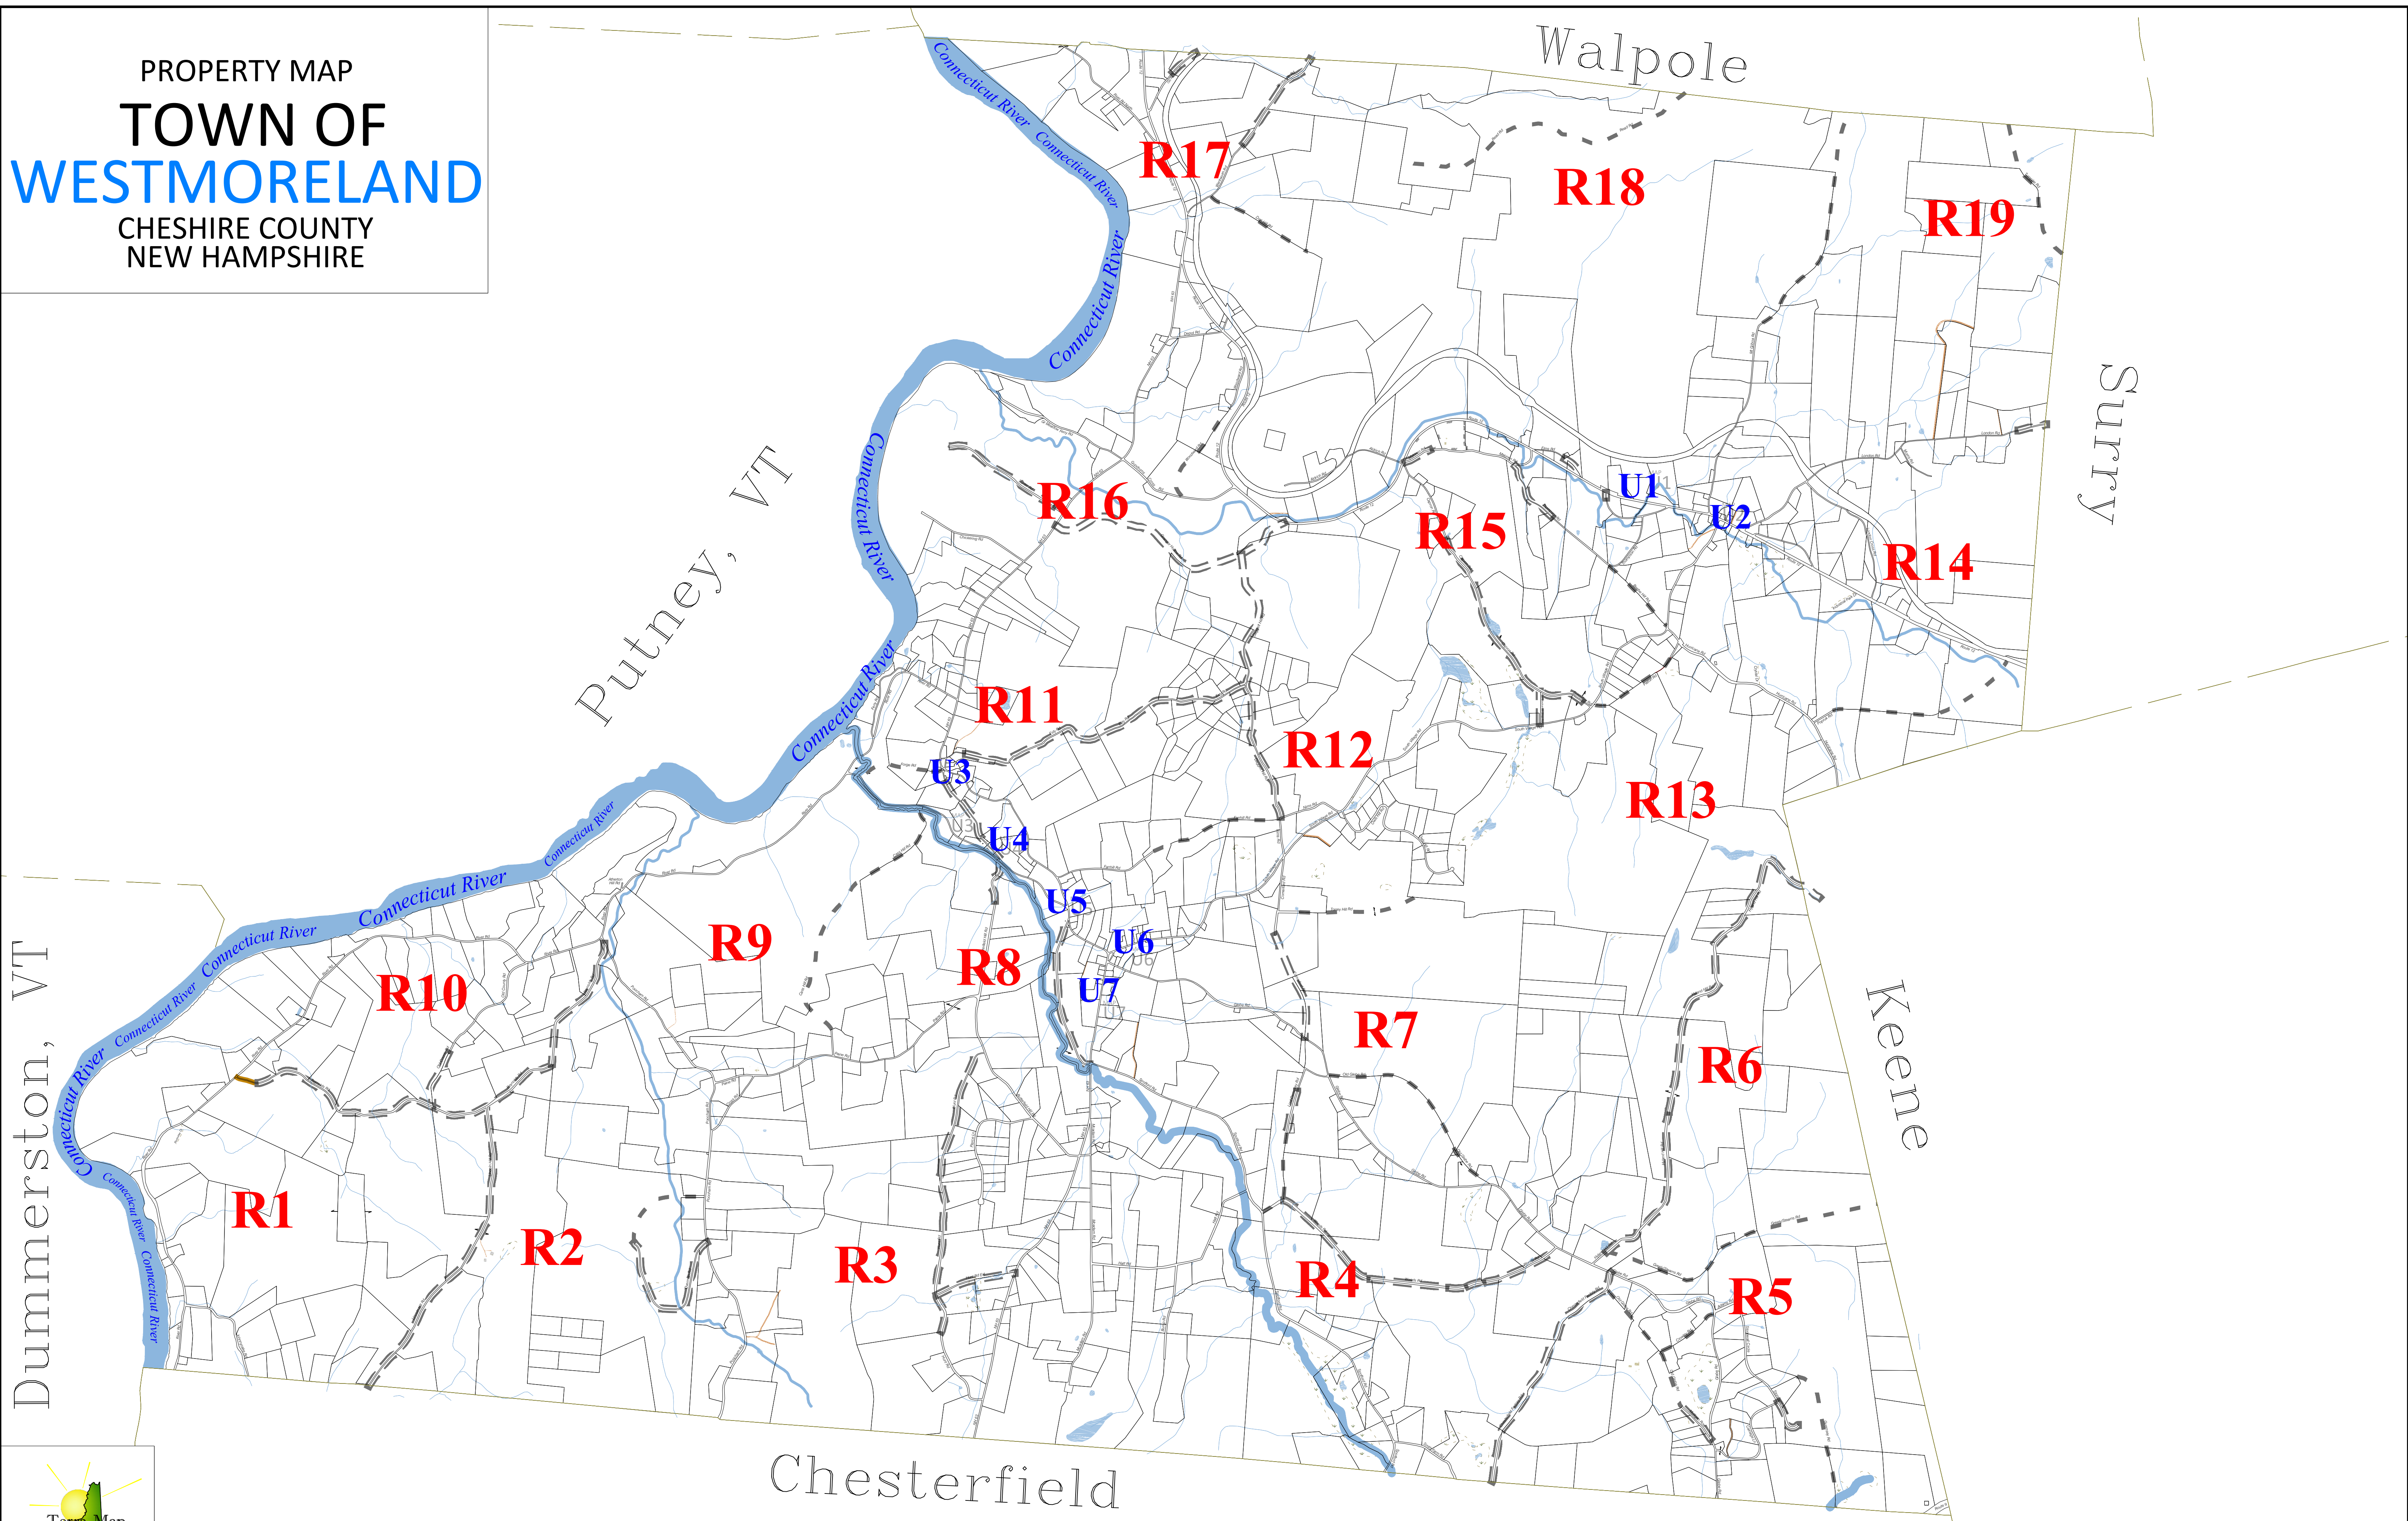

PROPERTY MAP
TOWN OF WESTMORELAND
CHESHIRE COUNTY
NEW HAMPSHIRE

Dummerston, VT

Putney, VT

Walpole

Surry

Keene

Chesterfield

THE HORIZONTAL DATUM IS THE NEW HAMPSHIRE STATE
PLANE COORDINATE SYSTEM, NAD 83.