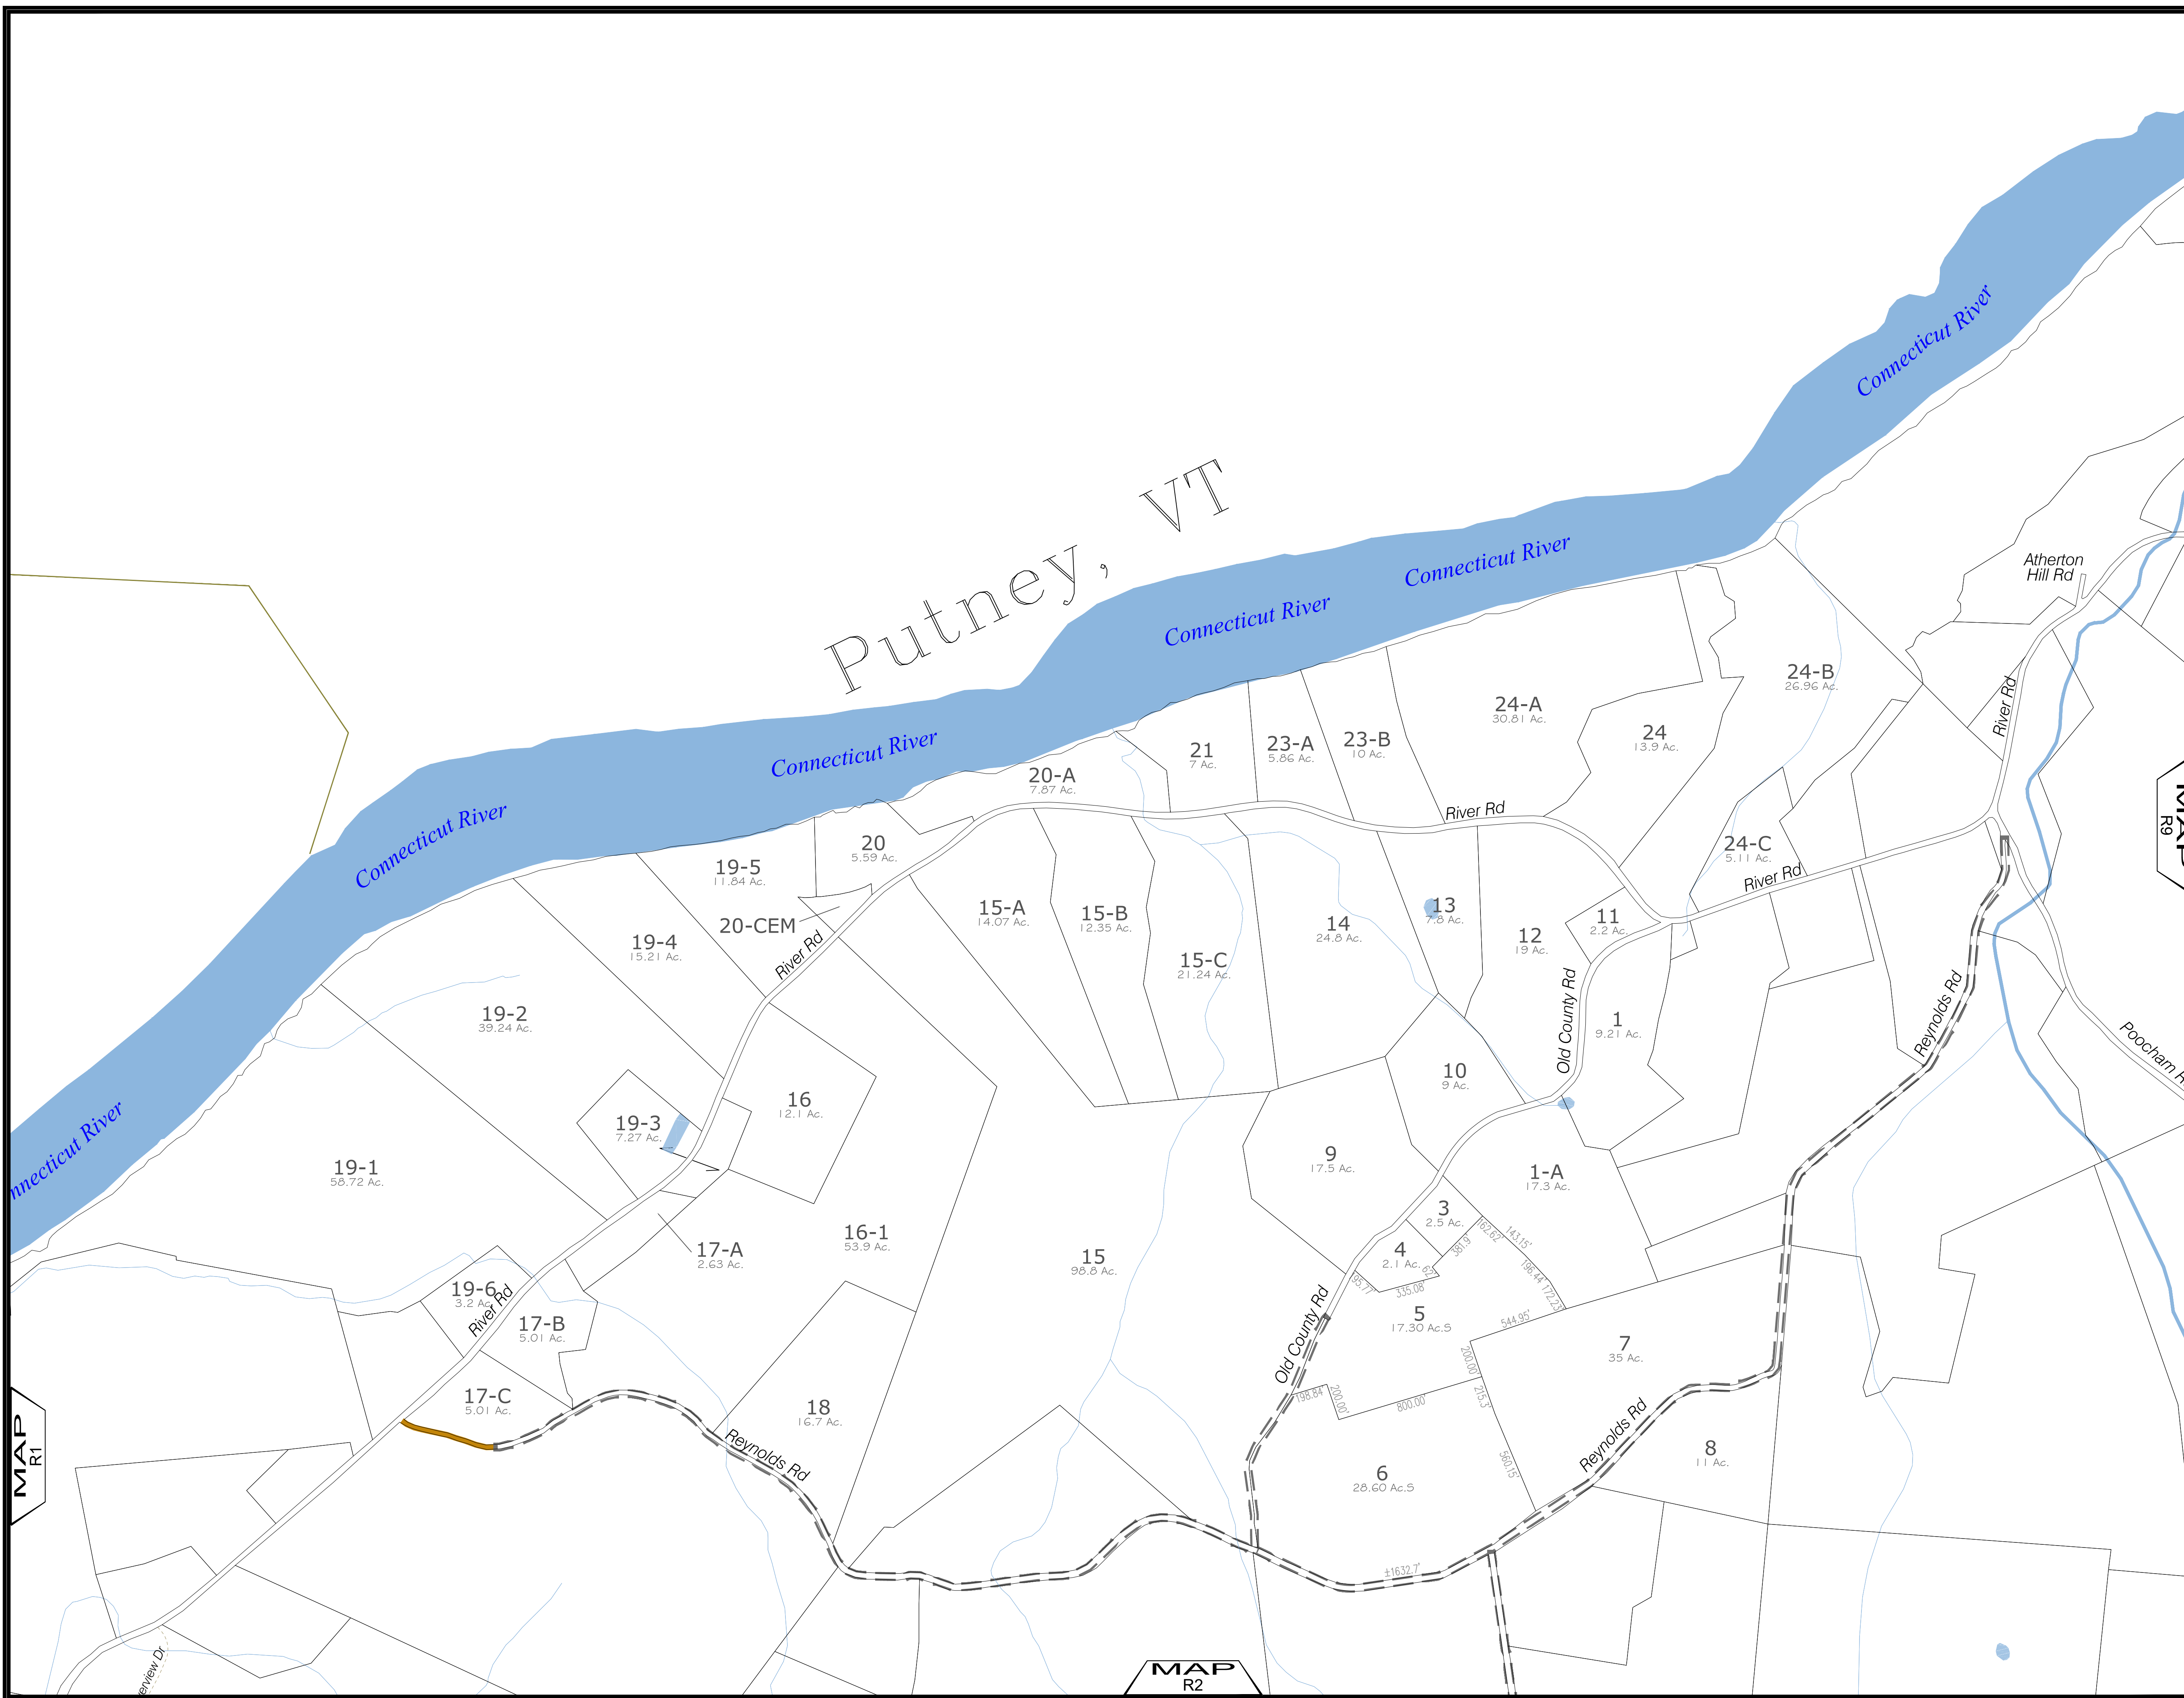

LEGEND

- Parcel Numbers 7
- Acreage 35 Ac.
- Adjacent Maps 
- Dimensions 500'
- Parcel Boundary 
- Private Road 
- Class VI Road 
- Right-Of-Way 
- Discontinued Road 

PROPERTY MAP
TOWN OF WESTMORELAND
 CHESHIRE COUNTY
 NEW HAMPSHIRE