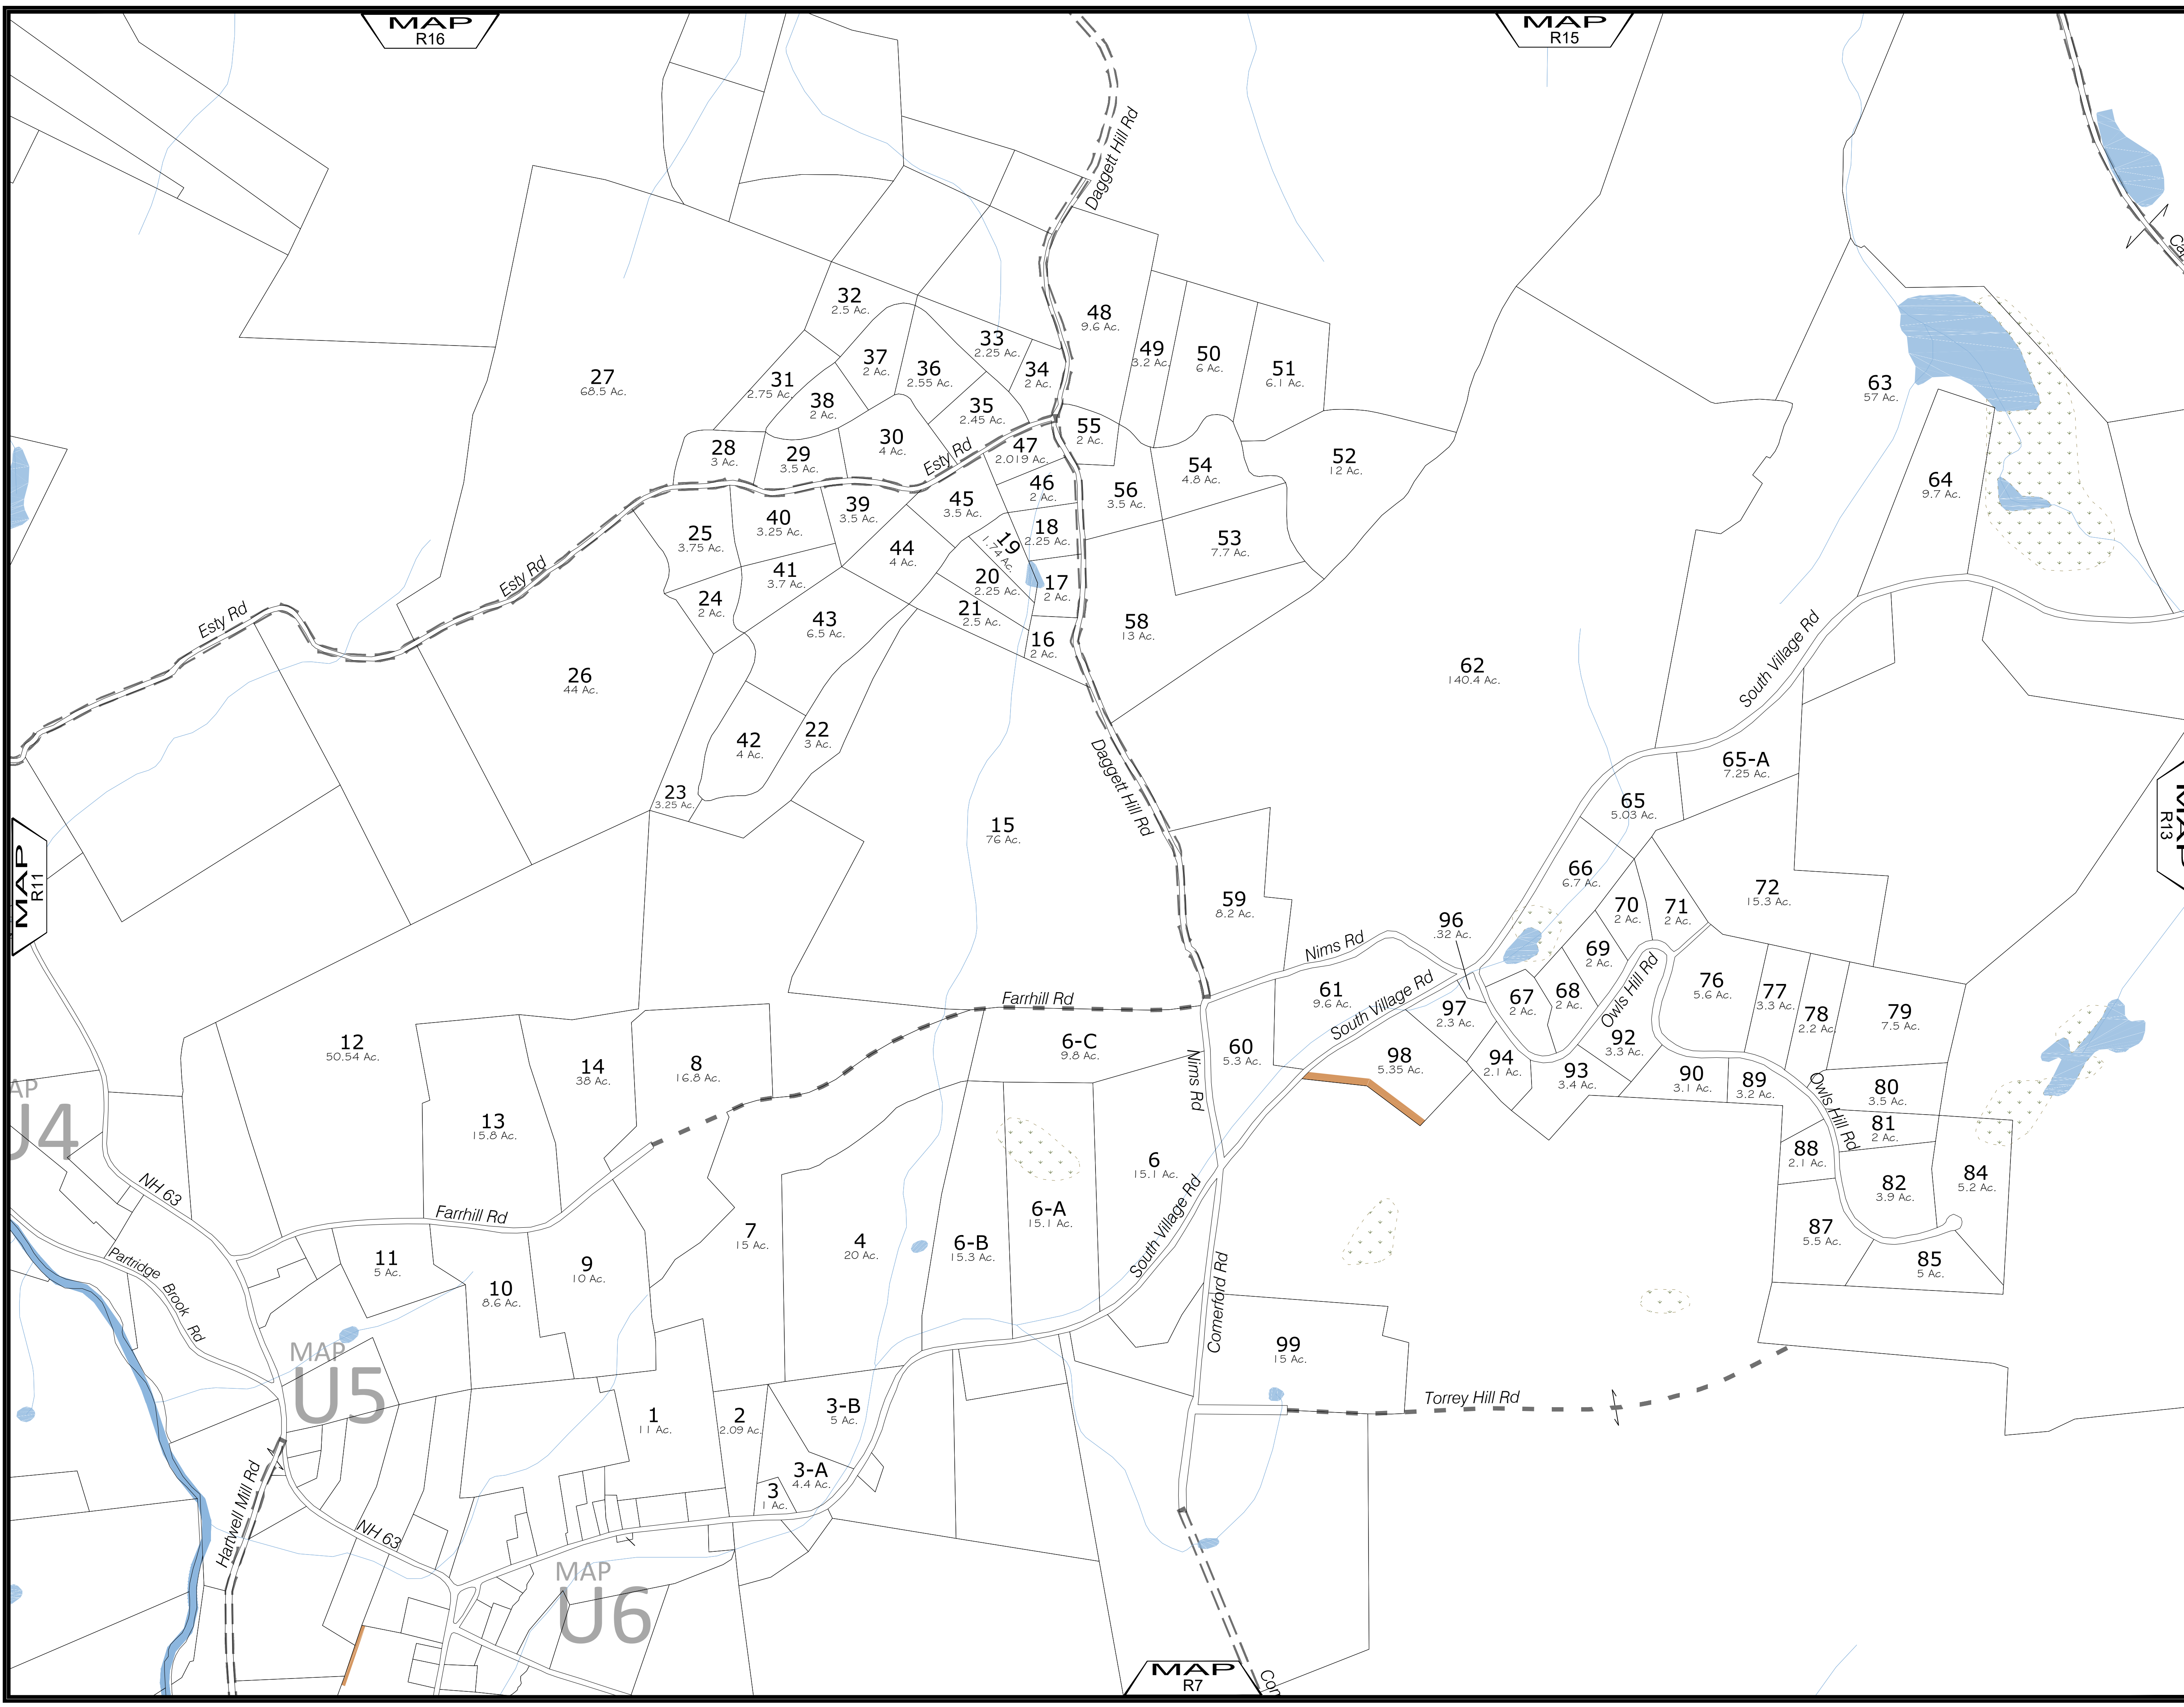

LEGEND

- Parcel Numbers 7
- Acreage 15 Ac.
- Adjacent Maps MAP U4, U5, U6
- Dimensions 500'
- Parcel Boundary
- Private Road
- Class VI Road
- Right-Of-Way
- Discontinued Road

PROPERTY MAP
TOWN OF WESTMORELAND
 CHESHIRE COUNTY
 NEW HAMPSHIRE

Revised to: April 1, 2026

For assessment purposes, not to be used for conveyances

MAP R12

MAP R16

MAP R15

MAP R11

MAP U4

MAP U5

MAP U6

MAP R7

MAP R13