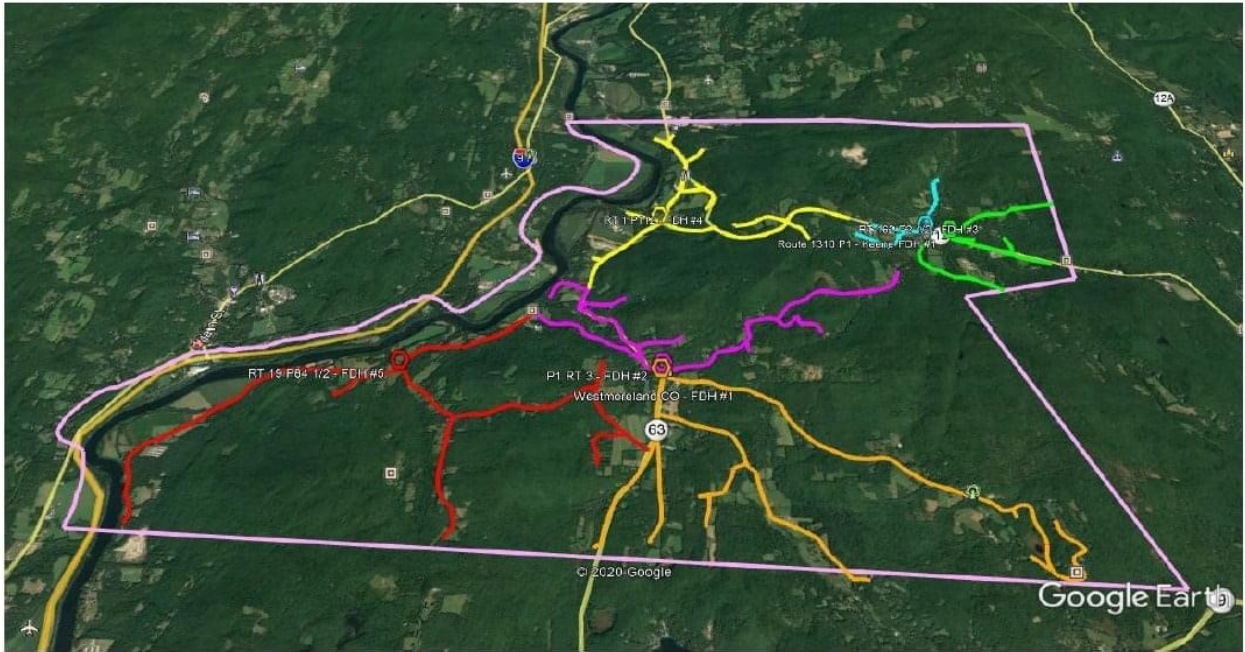

Broadband Project Update: 1/30/2021

Hello again all! Here is the latest on the Broadband front:

- Great news! 3 of the 6 sections in town have completed the Fiber Build out and Splicing phases, and all are currently in testing! The remaining 3 phases are closing in on completion as well, so CCI is making good progress.
- While the overall schedule seems to have slipped a bit, the most recent word from CCI is that they plan on beginning to take orders for install this coming Monday, 2/1. It is unclear to me at this point what this looks like, but based on the information provided to date, I would expect CCI to begin making these calls to folks who pre-registered. I am working to get in touch with CCI to get these questions answered as well as questions about bundling. I appreciate the patience and will pass along these details as soon as I can.
- As a reminder, if you pre-registered and have not been able to get back in touch with CCI after an initial call, go ahead and give them a call at **1-888-604-3050**. Please note that this number should only be used if you have pre-registered and CCI has initially tried to contact you with no success. **If you have pre-registered and have yet to received an initial call from CCI, do not call this number. Let them try at least once first.**

**WESTMORELAND NH FTTP PROJECT**

- Pink – Westmoreland Town Boundary
- Orange – Westmoreland Exchange FDH #1 Fiber Path
- Purple – Westmoreland Exchange FDH #2 Fiber Path
- Light Blue – Westmoreland Exchange FDH #3 Fiber Path
- Yellow – Westmoreland Exchange FDH #4 Fiber Path
- Red – Westmoreland Exchange FDH #5 Fiber Path
- Green – Keene Exchange FDH #1 Fiber Path