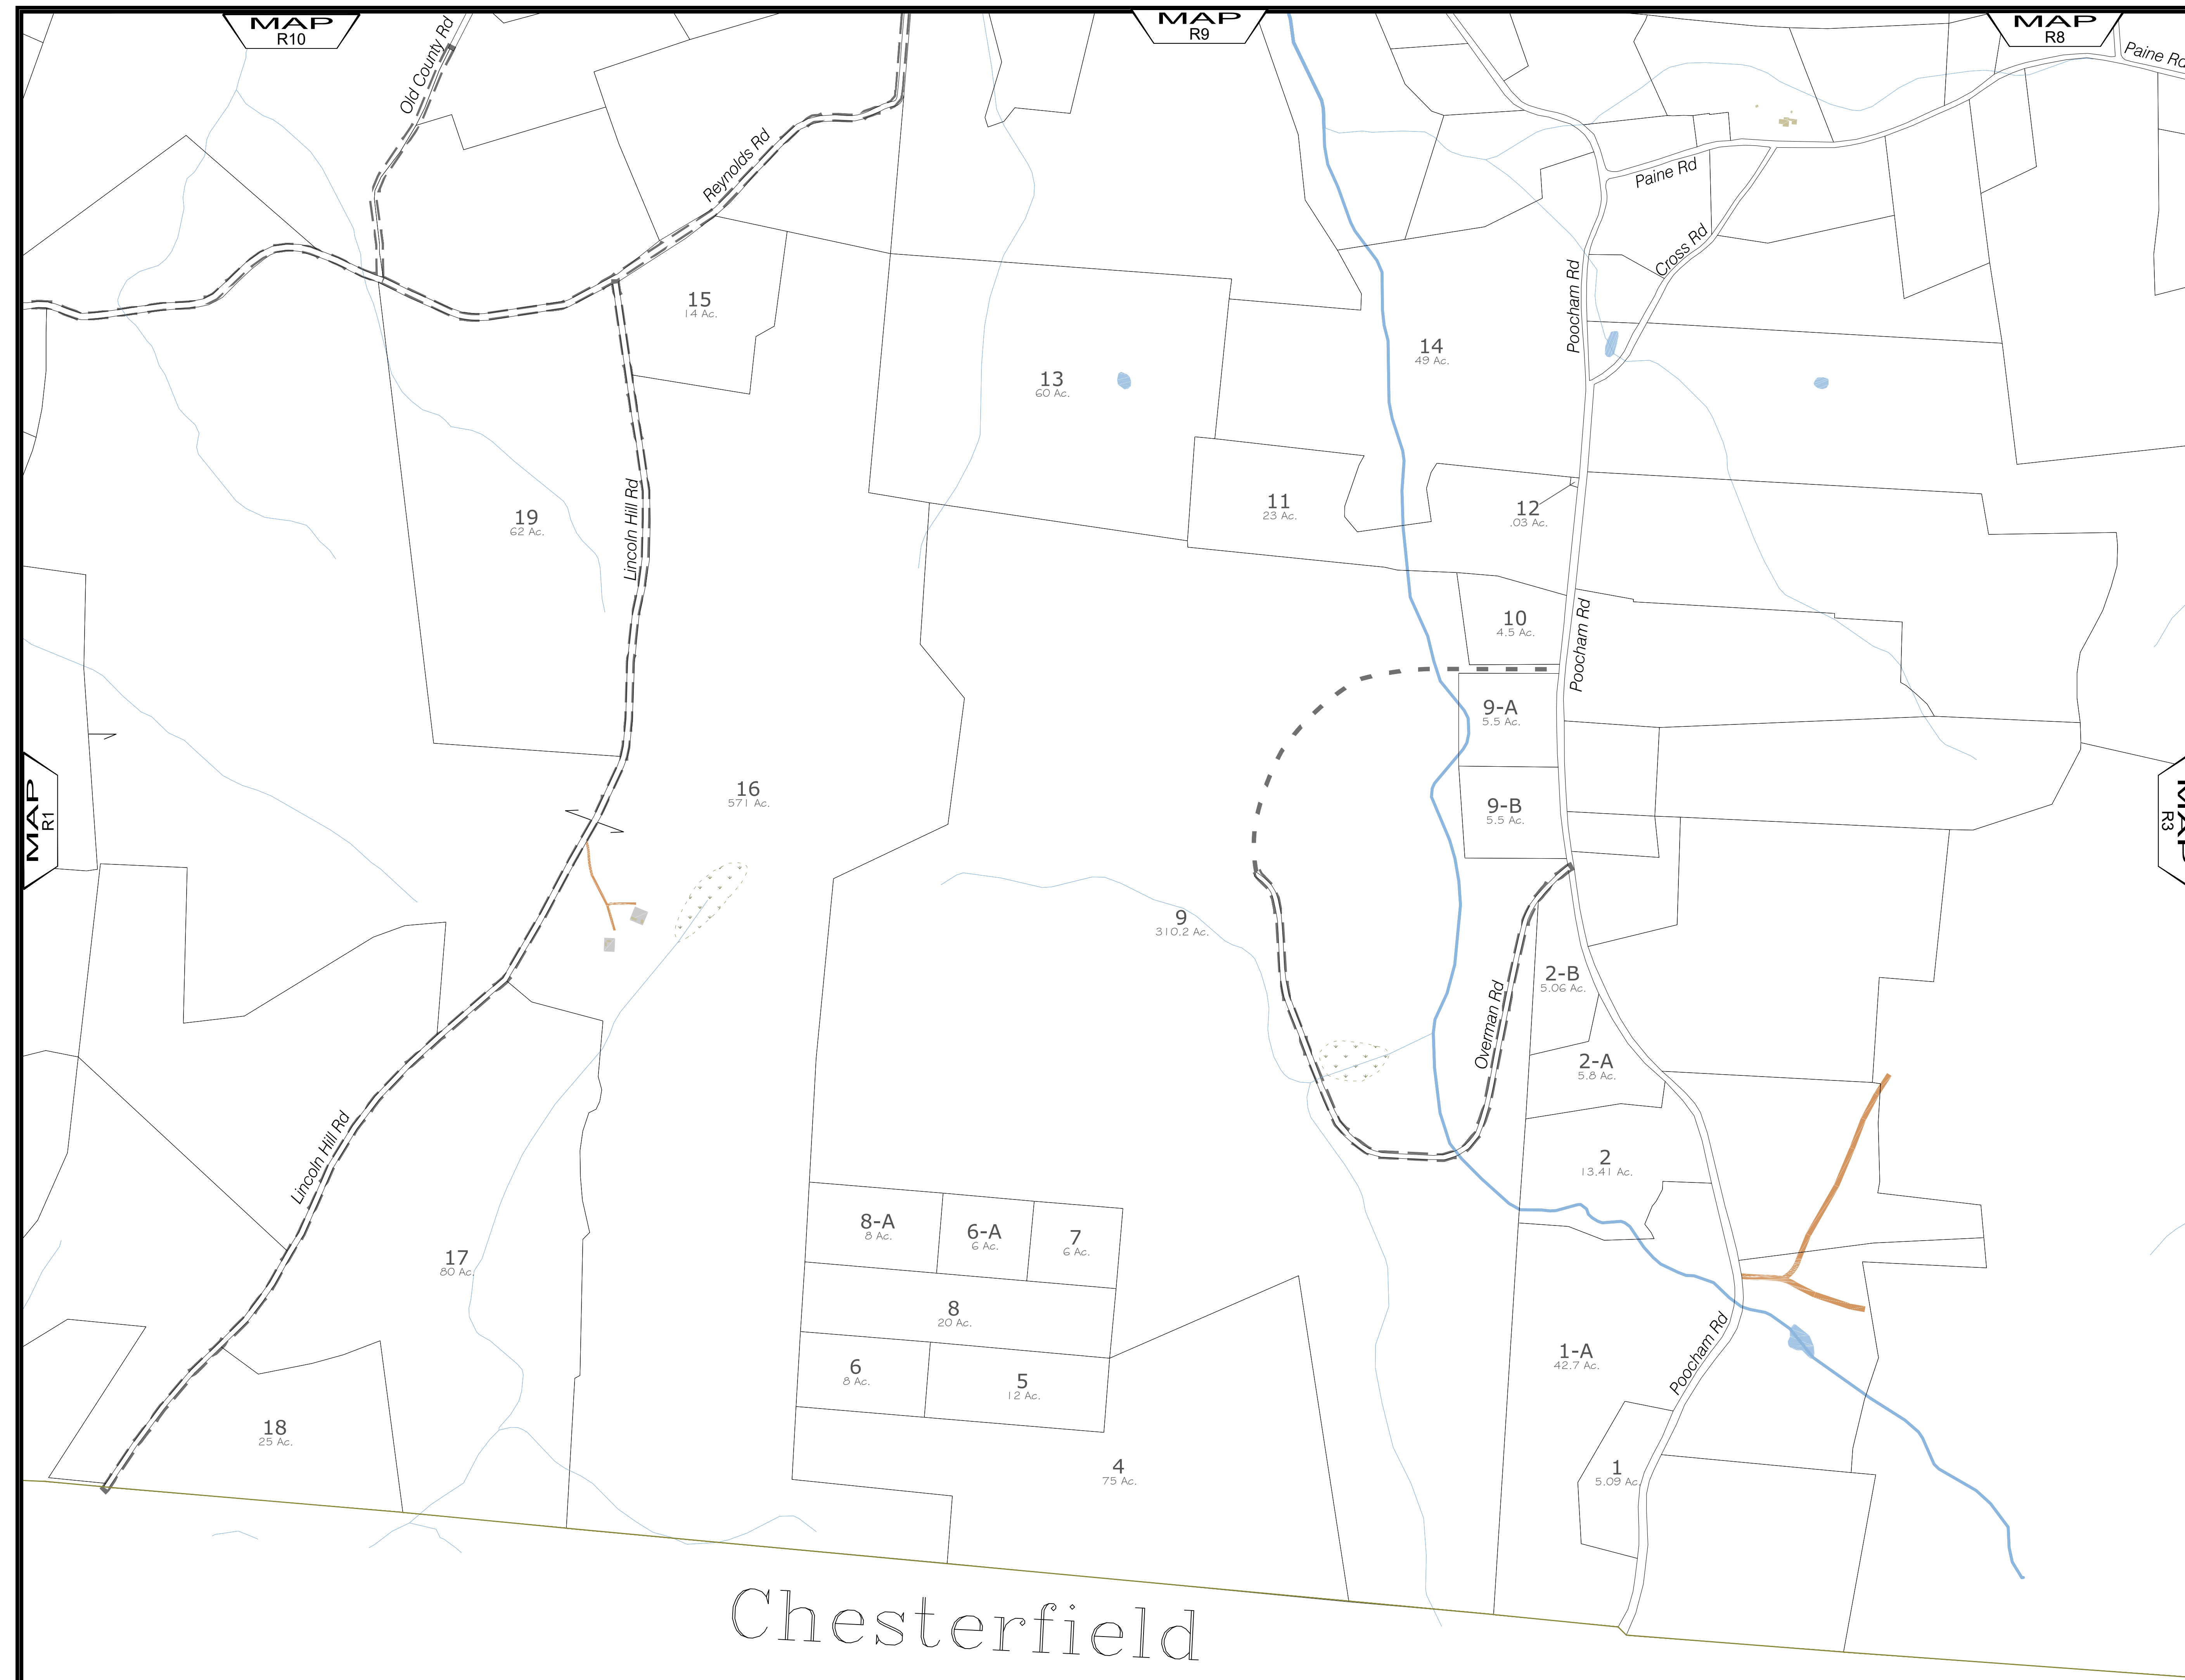

LEGEND

- Parcel Numbers 7
- Acreage 6 Ac.
- Adjacent Maps 
- Dimensions 500'
- Parcel Boundary 
- Private Road 
- Class VI Road 
- Right-Of-Way 
- Discontinued Road 

PROPERTY MAP
TOWN OF WESTMORELAND
 CHESHIRE COUNTY
 NEW HAMPSHIRE

Revised to: April 1, 2026

For assessment purposes, not to be used for conveyances

MAP R2

Chesterfield