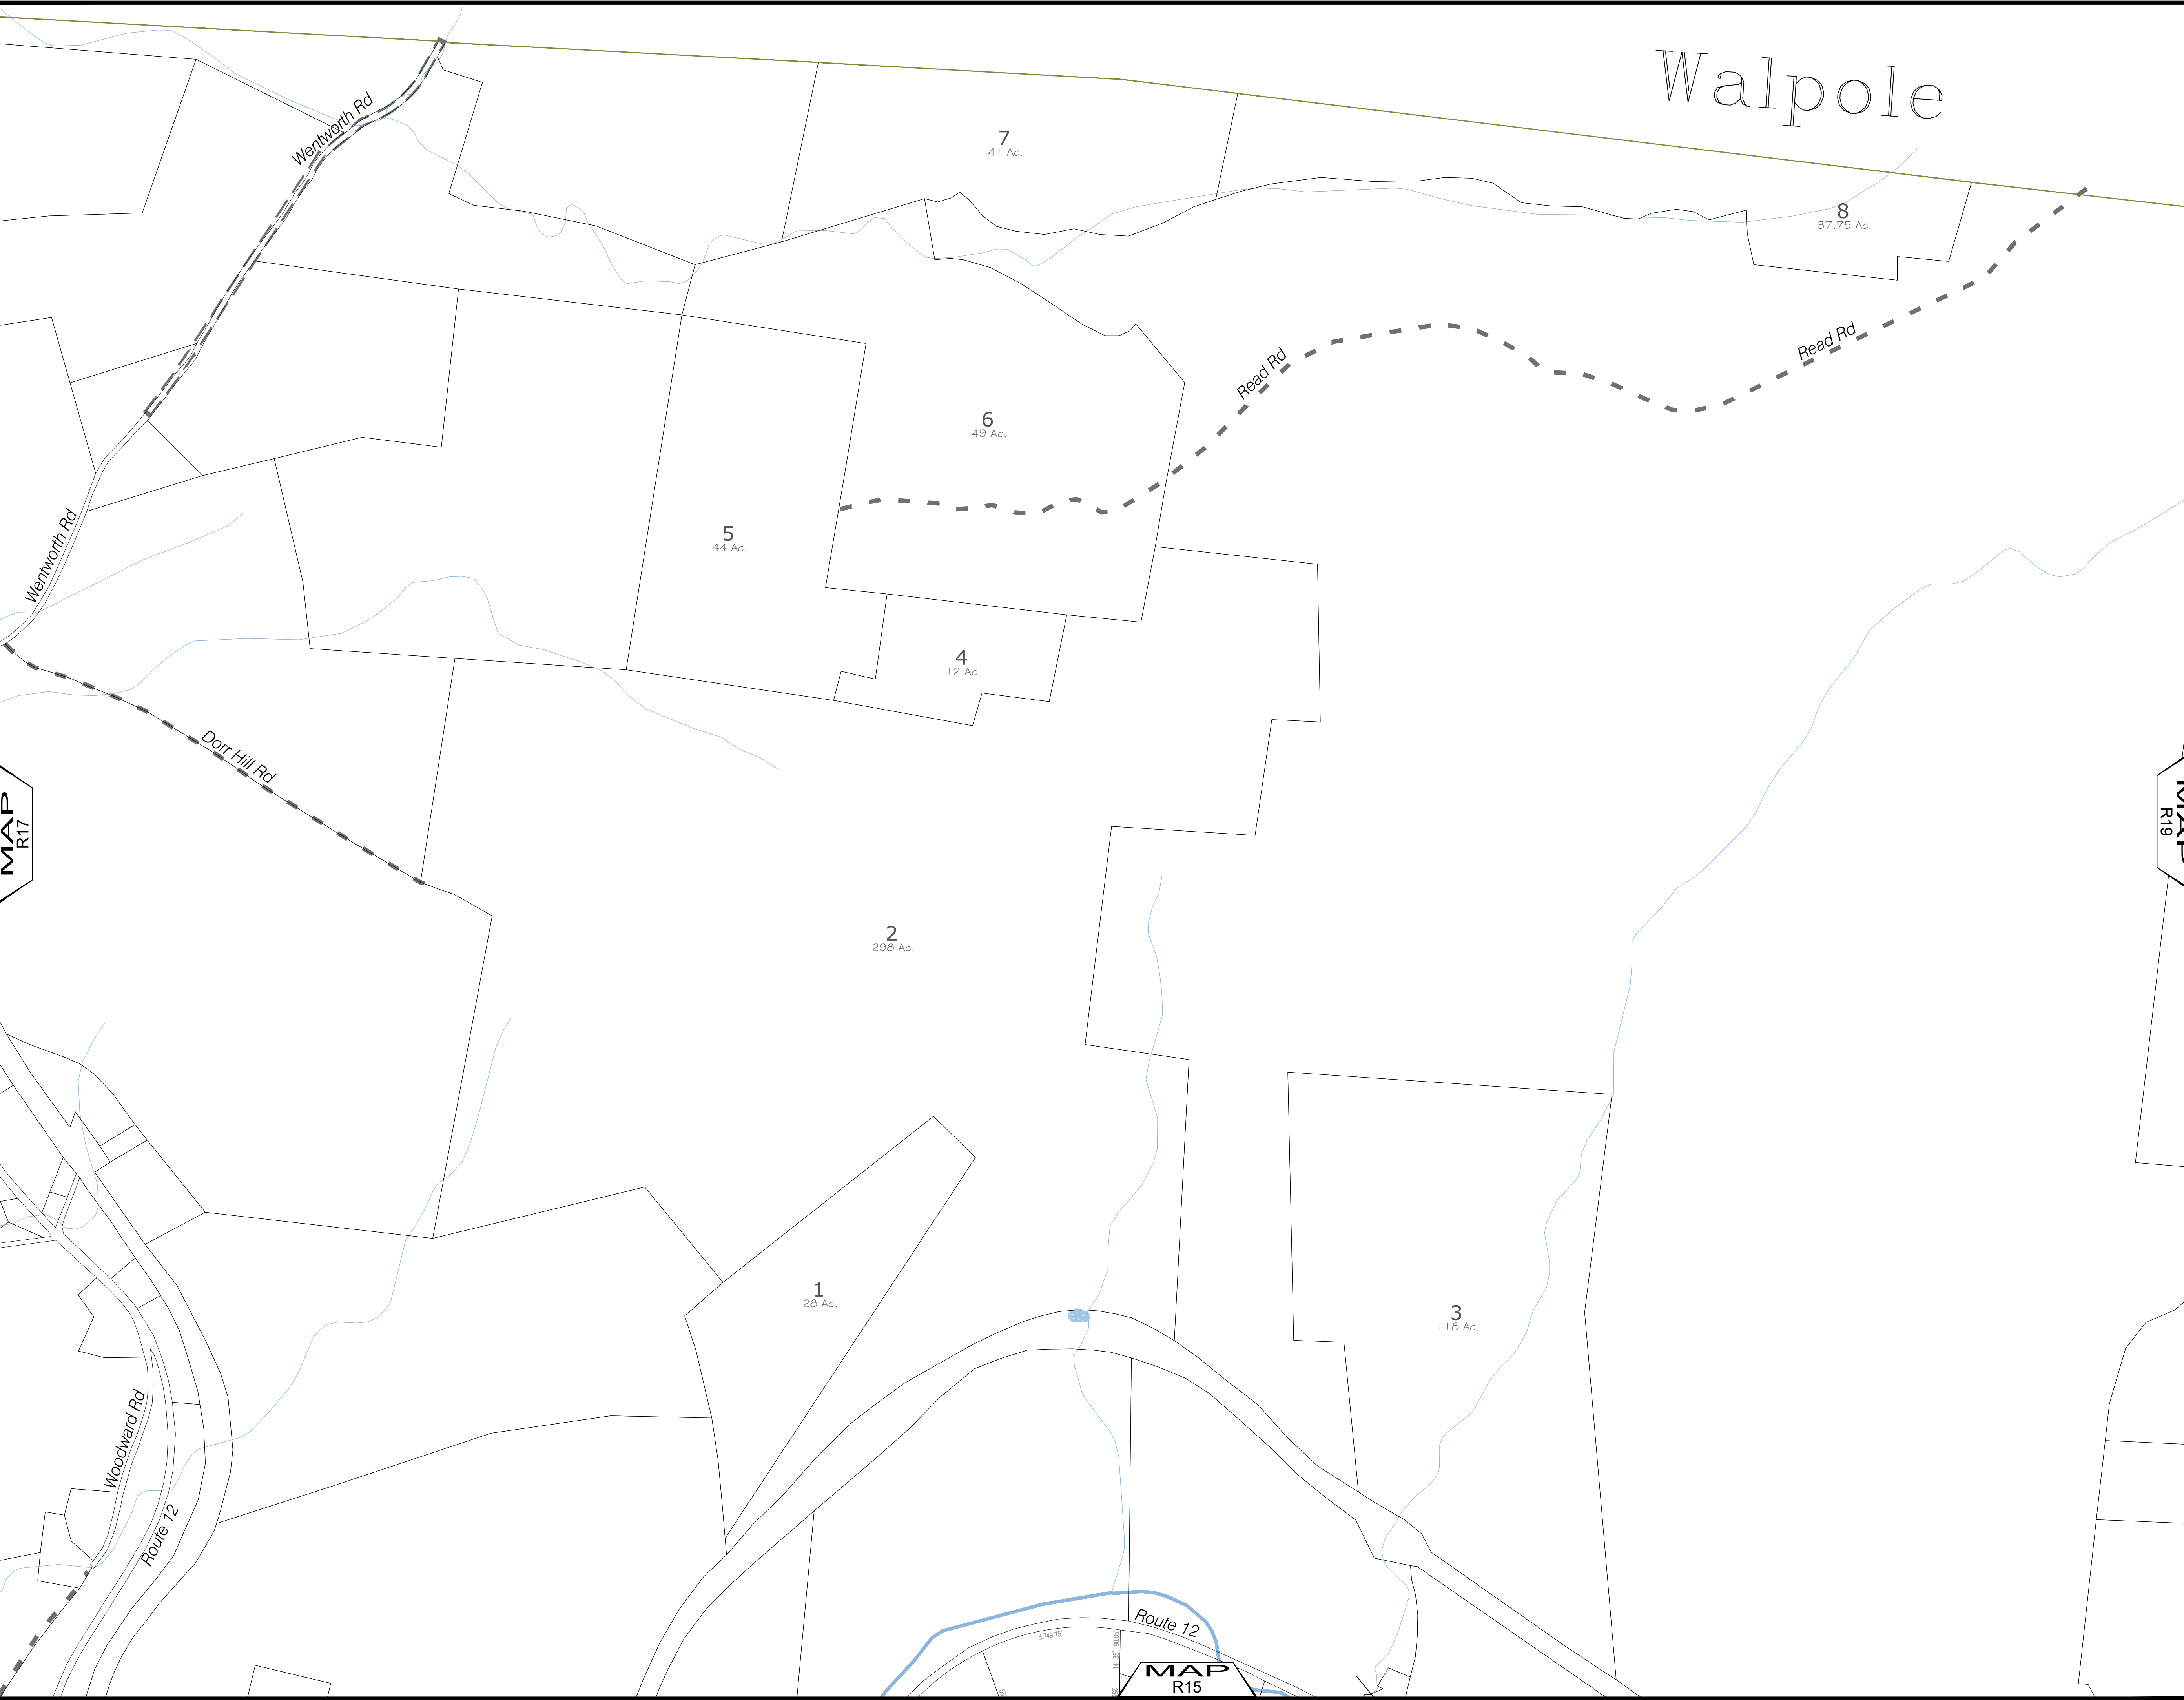

Walpole

LEGEND

- Parcel Numbers 7
- Acreage 41 Ac.
- Adjacent Maps MAP R15, R17, R19
- Dimensions 500'
- Parcel Boundary
- Private Road
- Class VI Road
- Right-Of-Way
- Discontinued Road

PROPERTY MAP
TOWN OF WESTMORELAND
 CHESHIRE COUNTY
 NEW HAMPSHIRE

Revised to: April 1, 2026

For assessment purposes, not to be used for conveyances

MAP R18