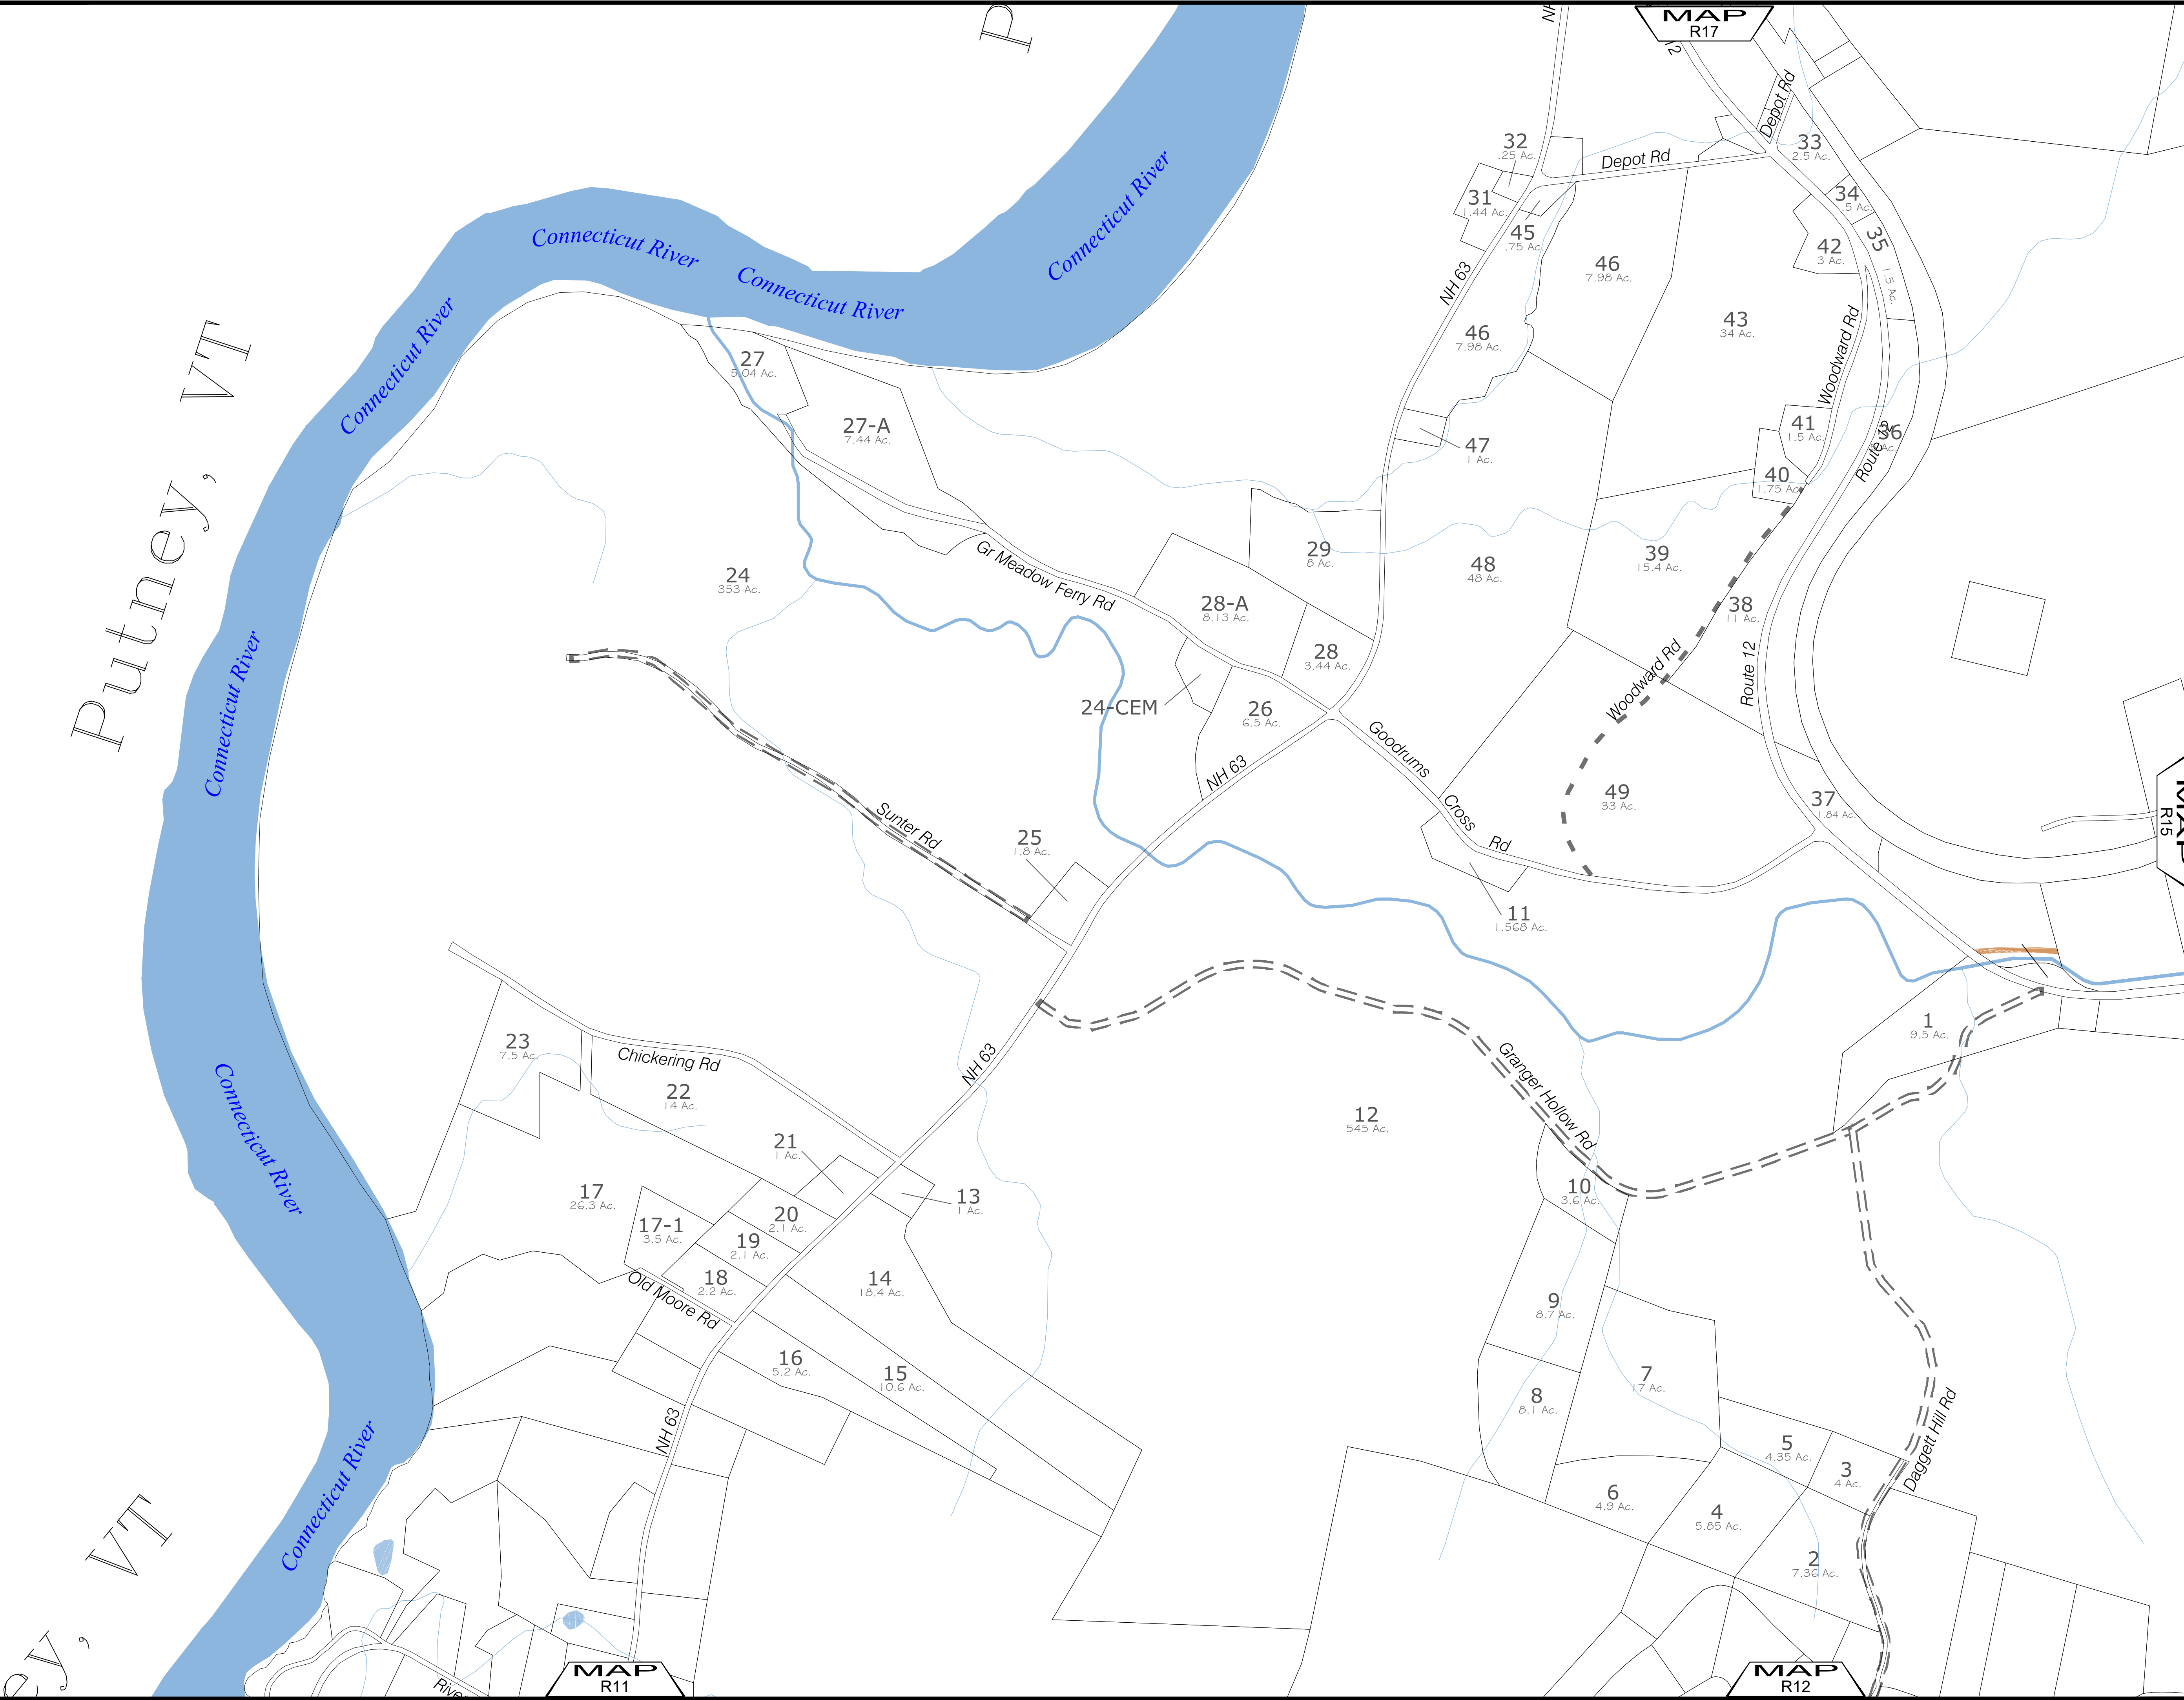

Putney, VT

**LEGEND**

- Parcel Numbers 7
- Acreage 17 Ac.
- Adjacent Maps
- Dimensions 500'
- Parcel Boundary
- Private Road
- Class VI Road
- Right-Of-Way
- Discontinued Road

PROPERTY MAP  
**TOWN OF WESTMORELAND**  
 CHESHIRE COUNTY  
 NEW HAMPSHIRE

Revised to: April 1, 2026

For assessment purposes, not to be used for conveyances

**MAP R16**