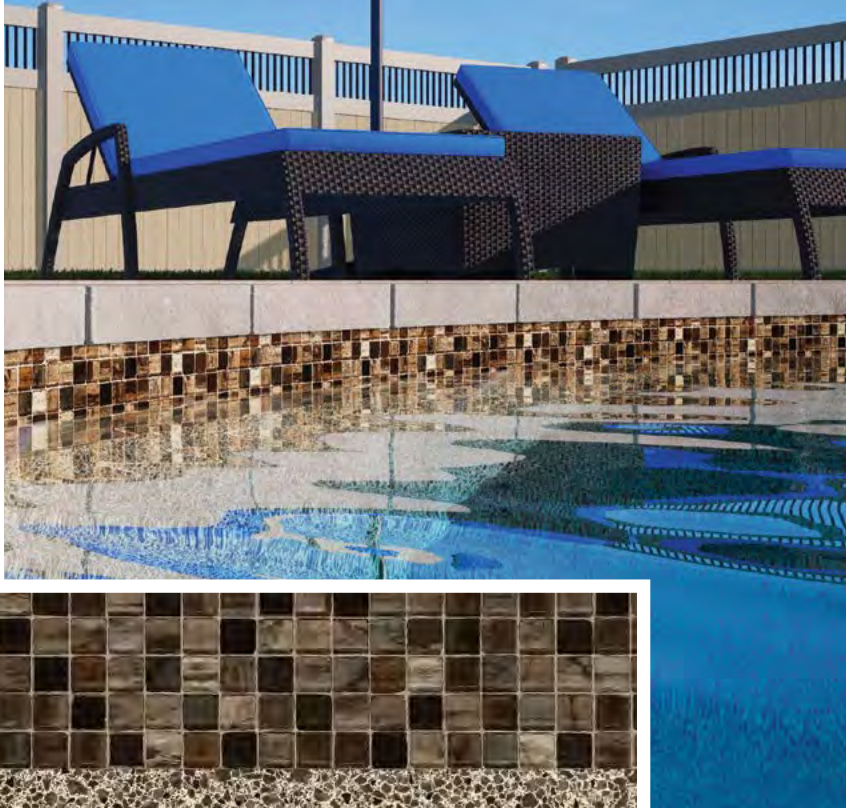

ETERNITY

with Meribella Seas

CHERISHED LOOP-LOC® FAVORITES

Float away in a dreamy ocean of deep cobalt and swirling cerulean blues where eternity meets timelessness.

Indigo Blue Base / Available in 20 & 28 mil.
 Meribella Seas Textured Step/Bench Available
 Meribella All Over Wall Print Available

SERENITY

with Meribella Seas

CHERISHED LOOP-LOC® FAVORITES

Find peace and serenity where reflections of spiraling azure and deep indigo replenish the senses and encourage relaxation.

Indigo Blue Base / Available in 28 mil.
 Meribella Seas Textured Step/Bench Available
 Meribella All Over Wall Print Available

CAMBRIDGE

with Desert Sand

ONLY FROM LOOP-LOC® - EXCLUSIVE

With the elegance of an ageless design, our Cambridge pattern is reminiscent of the English countryside, with the natural earth tone colors denoting resilience and steadiness.