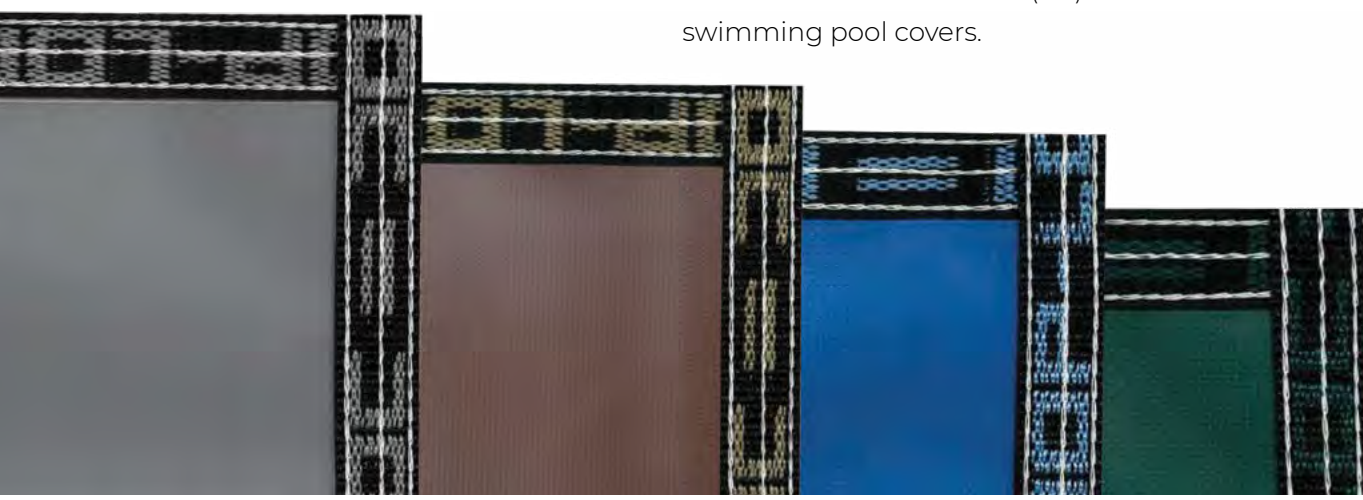

Preview any LOOP-LOC Safety Cover with our Mirage Pool Visualizer at looploc.com/mirage.

The Strong, Solid Safety Cover

Ultra-Loc® III

Quality you can trust - and see.

To show our commitment and dedication to the safety and security of your family, LOOP-LOC® covers have undergone extensive outside testing through Underwriters Laboratories (UL) and have earned the seal of approval for safety swimming pool covers.