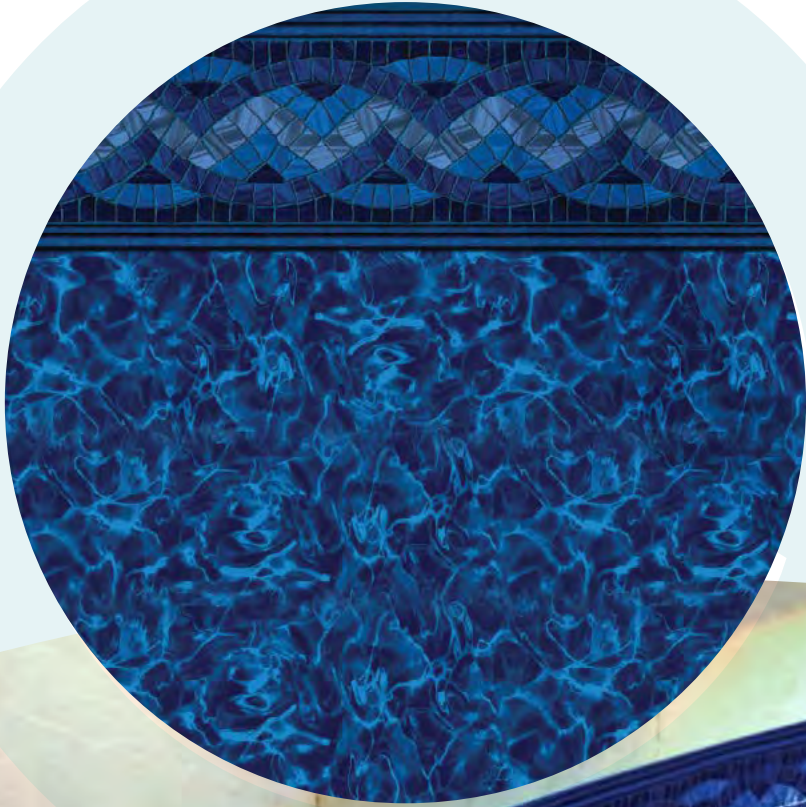

ETERNITY

with Meribella Seas

CHERISHED LOOP-LOC® FAVORITES

Float away in a dreamy ocean of deep cobalt and swirling cerulean blues where eternity meets timelessness.

Indigo Blue Base / Available in 20 & 28 mil.
Meribella Seas Textured Step/Bench Available
Meribella All Over Wall Print Available

SERENITY

with Meribella Seas

CHERISHED LOOP-LOC® FAVORITES

Find peace and serenity where reflections of spiraling azure and deep indigo replenish the senses and encourage relaxation.

Indigo Blue Base / Available in 28 mil.
Meribella Seas Textured Step/Bench Available
Meribella All Over Wall Print Available