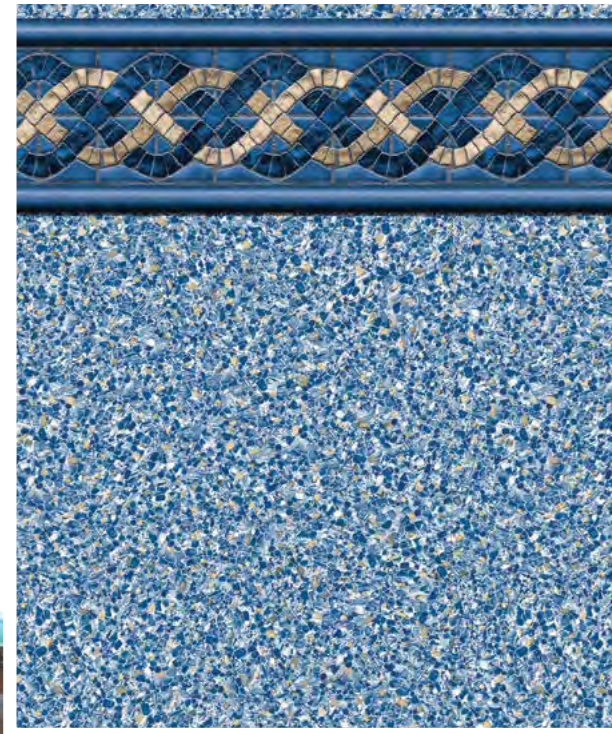

OCEAN REEF

with Marine Sparkle Bottom

CHERISHED LOOP-LOC® FAVORITES

The wondrous colors of the ocean depths are captured in all their shimmering beauty in this glistening liner design.

White Base / Available in 20 & 28 mil.
Marine Sparkle Textured Step/Bench Available
Marine Sparkle All Over Wall Print Available

HAMPTON BLUE

with Blue Beach Pebble Bottom

CHERISHED LOOP-LOC® FAVORITES

Classically elegant, this popular design brings out your pool water's natural beauty.

*This pattern has a solid light blue selvage edge.

Dark Blue Base / Available in 20 & 28 mil.
Blue Beach Pebble Textured Step/Bench Available
Blue Beach Pebble All Over Wall Print Available

SAG HARBOR

with Blue Beach Pebble Bottom

CHERISHED LOOP-LOC® FAVORITES

The style is simple and serene... just like the Long Island destination for which it's named.

Dark Blue Base / Available in 20 & 28 mil.
Blue Beach Pebble Textured Step/Bench Available
Blue Beach Pebble All Over Wall Print Available