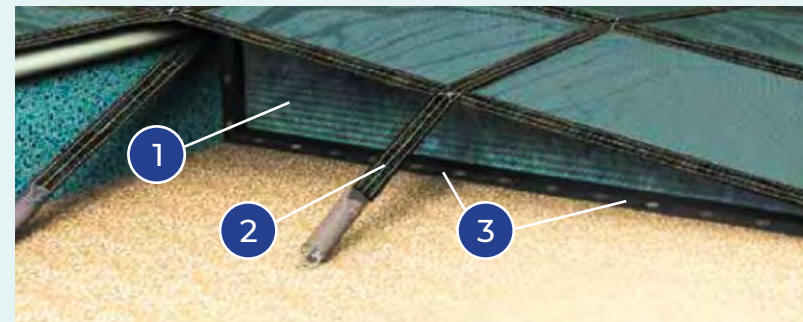

Protect-A-GAP®

The safest, simplest way to close gaps created by raised spas.

LOOP-LOC's PROTECT-A-GAP technology is the perfect safety cover solution for raised spas, waterfalls, rises or any obstruction higher than 9", where a two-cover treatment is not desired. It is easy to install and can be "field fit" to provide the most secure gap barrier for each cover. Plus, the materials are flexible enough to provide a close fit on virtually any shape. With PROTECT-A-GAP, you can feel confident that your pool will remain safe and secure.

1. Triangular flap of mesh materials sewn to underside of cover.
2. Extrusion with multiple anchoring locations sewn to flap where it meets deck and raised obstruction.
3. Standard LOOP-LOC hardware installed at approximately 3' intervals, secures flap to deck and obstruction.