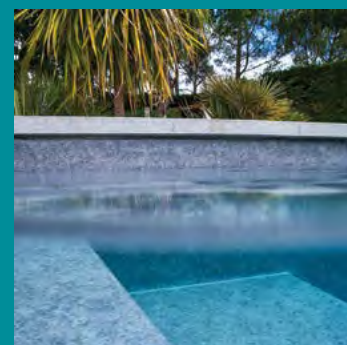

*Neon Green is only available as a float cover. All the other patterns are available as Pool & Beach Towels and Outdoor Pillow Covers.

Meet Mirage®

Visualize the pool of your dreams!

Now you can see how any LOOP-LOC luxury liner or pool cover will look on your pool with our new online pool visualizer.

Choose your pool shape, paver color, liner pattern, or cover color. Try as many variations as you like to bring the pool of your dreams to life. You can even share the final product on social media.

Scan the QR Code to start visualizing your dream backyard today!