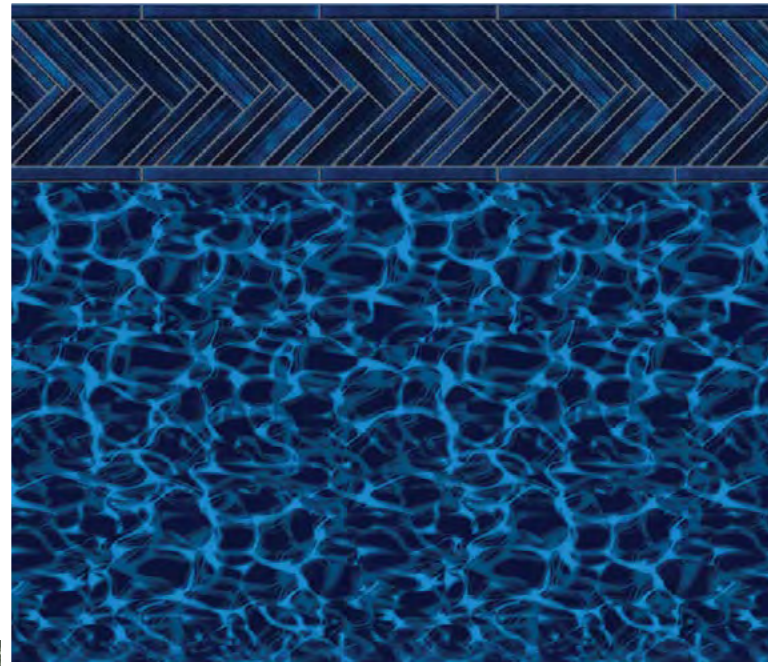

NANTUCKET ISLE

with Indigo Seas Bottom

ONLY FROM LOOP-LOC® - EXCLUSIVE

Sophisticated and rich – yet understated. This multifaceted blue chevron border pattern is quite simply the definition of “wow factor.”

HD Caribbean Base / Available in 20 & 28 mil.
Indigo Seas HD Textured Step/Bench Available
Indigo Seas Pattern Available in Backyard Accents Products.
Indigo Seas All Over Wall Print Available

STONE HAVEN

with Indigo Seas Bottom

ONLY FROM LOOP-LOC® - EXCLUSIVE

Hexagons meet diamonds in this geometrically diverse border pattern that melds into a striking indigo illusion.

HD Caribbean Base / Available in 20 & 28 mil.
Indigo Seas HD Textured Step/Bench Available
Indigo Seas Pattern Available in Backyard Accents Products.
Indigo Seas All Over Wall Print Available