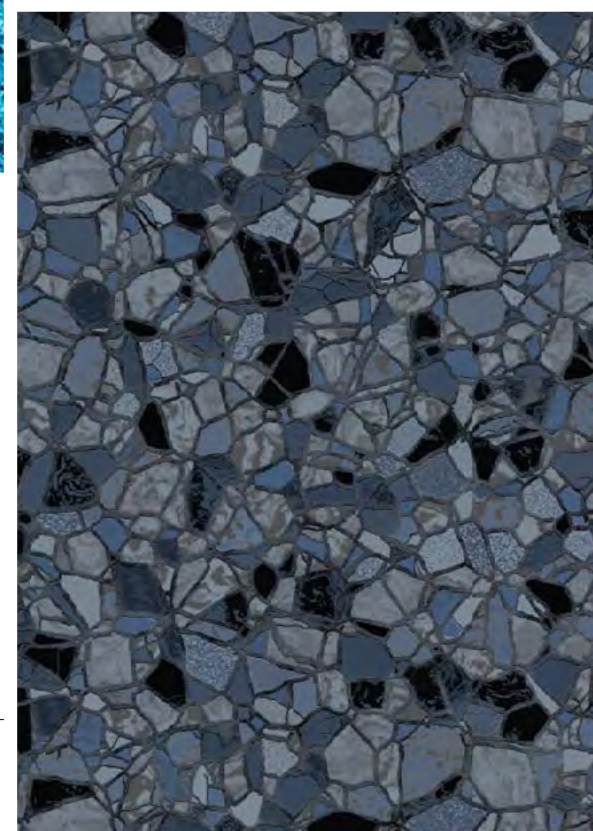

QUARTZ FLAGSTONE

PEARLESENCE®

A unique interpretation in this incredible recreation of a hand-laid flagstone walkway. Infused with blue iridescent inks, it's a boldly different PearlEssence® pattern.

Dark Gray Base / Available in 28 mil.
Quartz Flagstone Textured Step/Bench Available