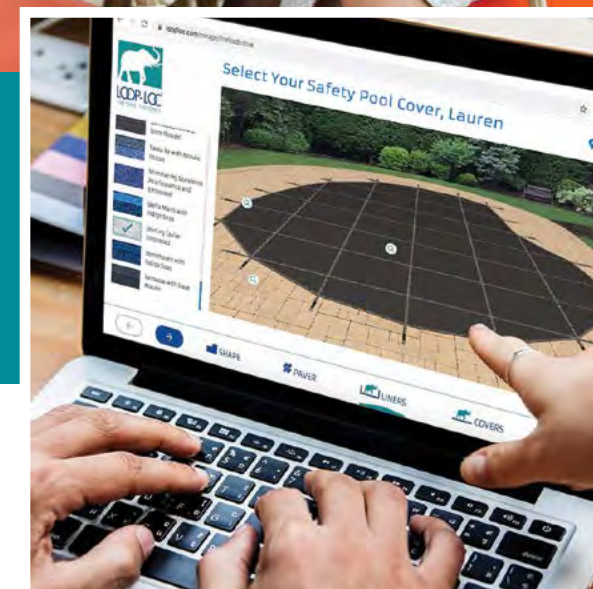

*Neon Green is only available as a float cover. All the other patterns are available as Pool & Beach Towels and Outdoor Pillow Covers.

Meet Mirage®

Visualize the pool of your dreams!

Now you can see how any LOOP-LOC luxury liner or pool cover will look on your pool with our new online pool visualizer.

Choose your pool shape, paver color, liner pattern, or cover color. Try as many variations as you like to bring the pool of your dreams to life. You can even share the final product on social media.

Scan the QR Code to start visualizing your dream backyard today!