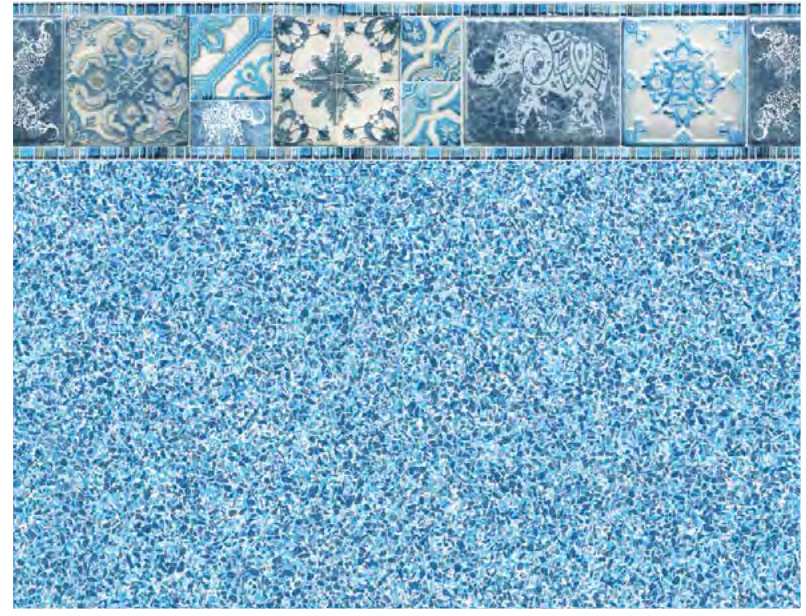

MANDALA

with Lapis Quartz Bottom

ONLY FROM LOOP-LOC® - EXCLUSIVE

Symbolizing the infinite and never-ending through stunning mandalas — and with the wisdom and strength of the elephant — our Mandala design captures a mosaic of spiritual grace that's peerless and incomparable.

White Base / Available in 28 mil.
Lapis Quartz Textured Step/Bench Available
Lapis Quartz All Over Wall Print Available

BENGAL BAY

with Lapis Quartz Bottom

ONLY FROM LOOP-LOC® - EXCLUSIVE

Drift along on the gentle lapping waves of Bengal Bay and dream of exotic destinations where crystal blue waters await and jewel-tone lapis quartz glistens below the surface.

White Base / Available in 20 & 28 mil.
Lapis Quartz Textured Step/Bench Available
Lapis Quartz All Over Wall Print Available