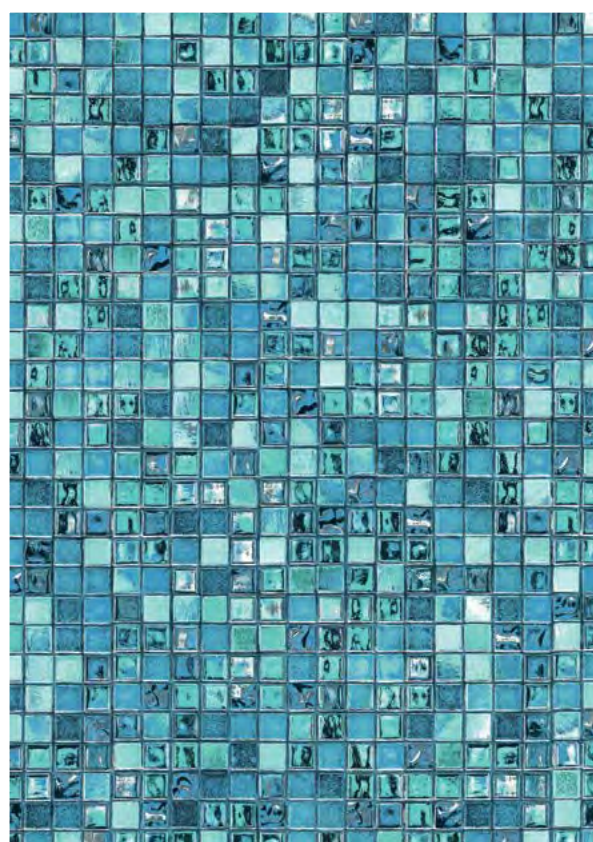

PACIFICA

PEARLESENCE®
LOOP-LOC® EXCLUSIVE LUXURY LINER

With an iridescent glow, our PearlEssence® teal tiles shimmer and sparkle as if mimicking the beautiful waves along the California coastline, bringing a harmonious energy to your backyard oasis.

White Base / Available in 20 & 28 mil.
Pacifica Textured Step/Bench Available