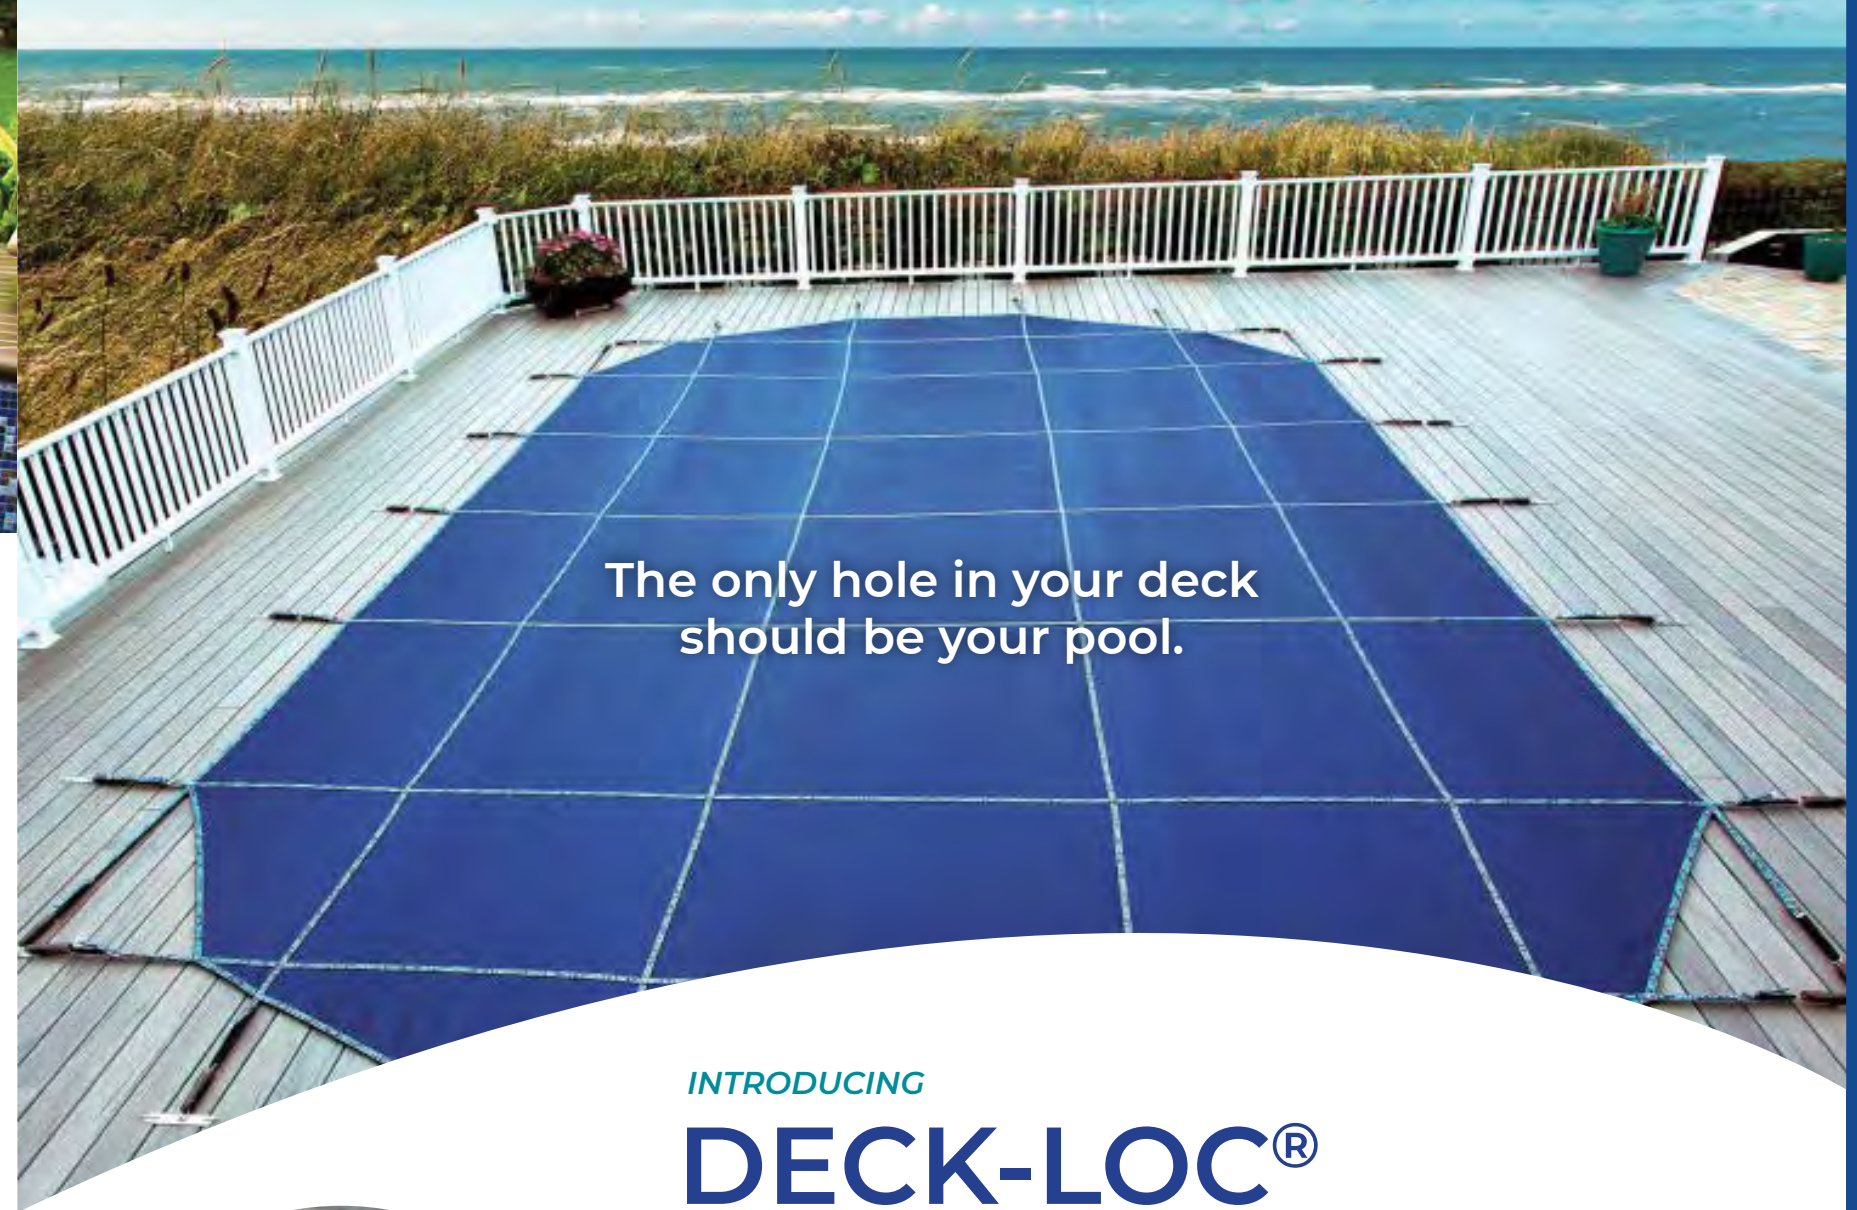

The only hole in your deck should be your pool.

INTRODUCING

DECK-LOC®

The first NO-DRILL anchor system for composite decks.

Now you can install a pool cover on composite decking without drilling a single hole. DECK-LOC anchors secure in seconds by simply turning the clamps until they lock under the deck boards. Removing them for storage is just as easy, leaving the pool deck pristine and unscarred, because the only hole in your deck should be your pool.

→ Manufactured in marine grade stainless steel.

→ Made for composite decks with 3/8" board spacing.