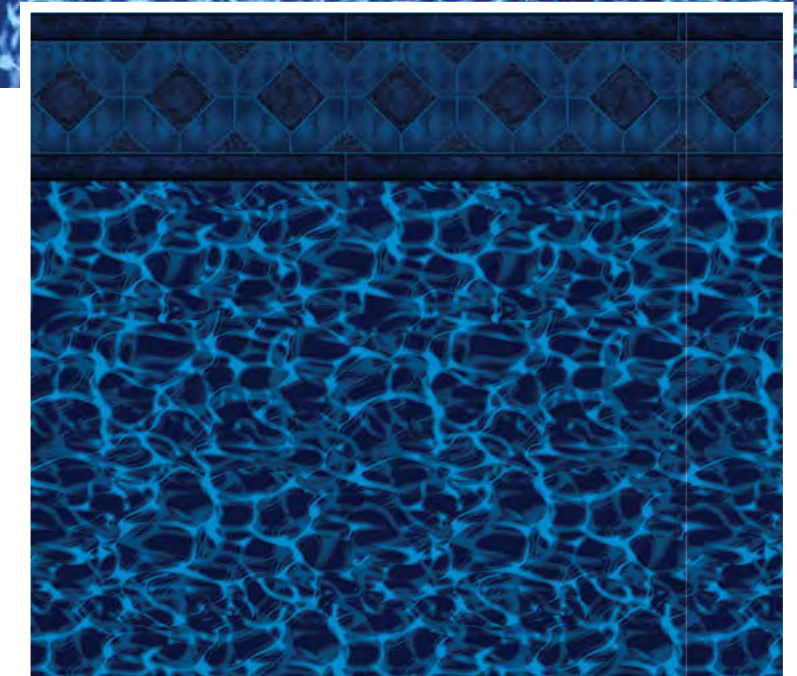

STONE HAVEN

with Indigo Seas Bottom

ONLY FROM LOOP-LOC® - EXCLUSIVE

Hexagons meet diamonds in this geometrically diverse border pattern that melds into a striking indigo illusion.

HD Caribbean Base / Available in 20 & 28 mil.
Indigo Seas HD Textured Step/Bench Available
Indigo Seas Pattern Available in Backyard Accents Products.
Indigo Seas All Over Wall Print Available