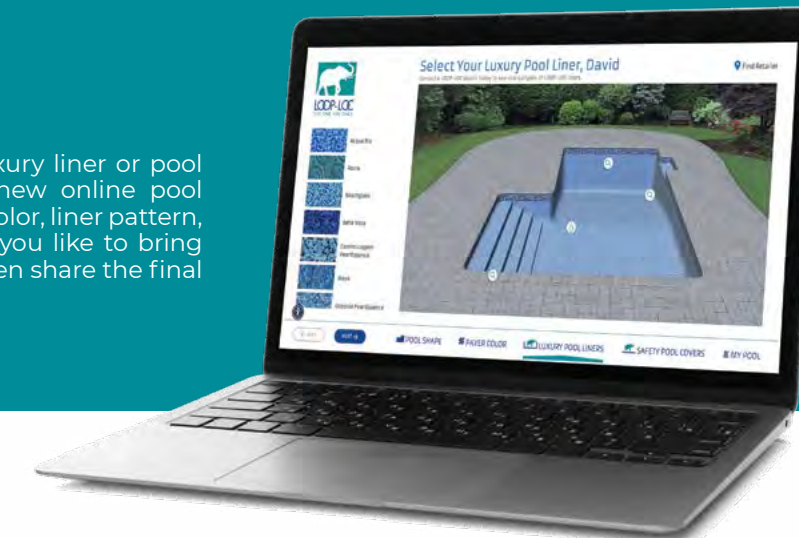

Meet Mirage®

Visualize the pool of your dreams.
Exclusively from LOOP-LOC.

Now you can see how any LOOP-LOC luxury liner or pool cover will look on your pool with our new online pool visualizer. Choose your pool shape, paver color, liner pattern, or cover color. Try as many variations as you like to bring the pool of your dreams to life. You can even share the final product on social media.

looploc.com/mirage