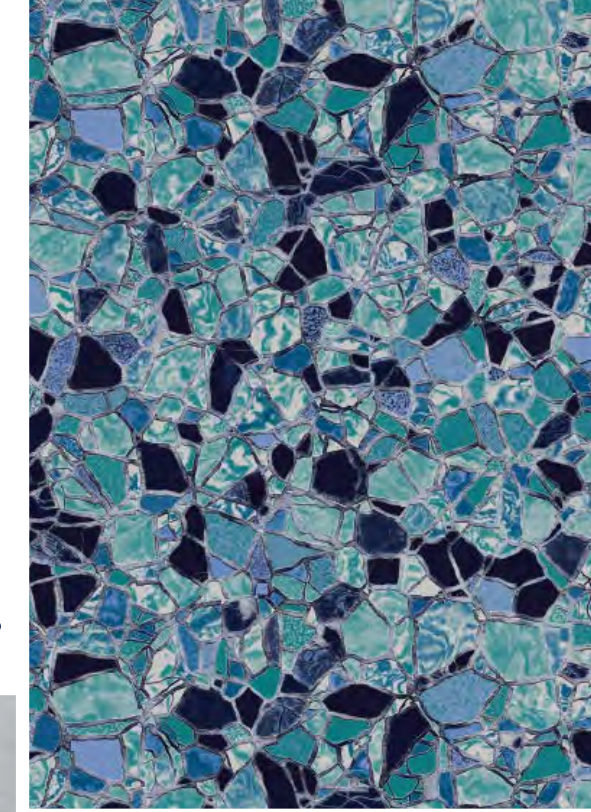

CAMINO LAGOON

PEARLESENCE®
LOOP-LOC® EXCLUSIVE LUXURY LINER

An extraordinary collage of blue and teal abstract designs truly makes this PearlEssence® selection unique, as it offers an aura that is simultaneously intriguing and meditative.

Light Gray Base / Available in 28 mil.
Camino Lagoon Textured Step/Bench Available

QUARTZ FLAGSTONE

PEARLESENCE®

A unique interpretation in this incredible recreation of a hand-laid flagstone walkway. Infused with blue iridescent inks, it's a boldly different PearlEssence® pattern.

Dark Gray Base / Available in 28 mil.
Quartz Flagstone Textured Step/Bench Available