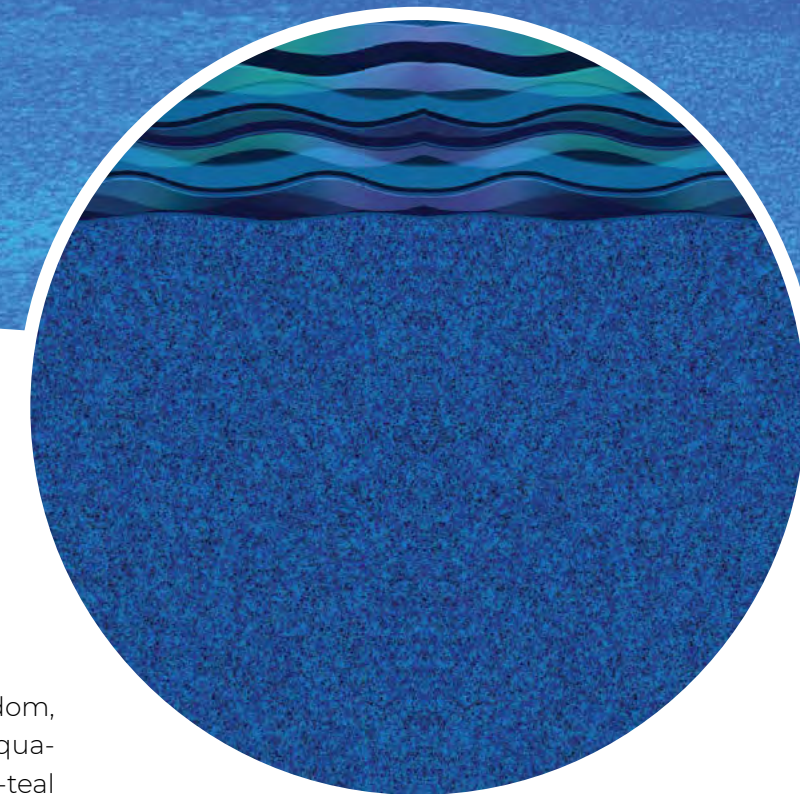

MAHALO

with Granite Blue Bottom

AQUA SHIFT INKS
LOOP-LOC® EXCLUSIVE LUXURY LINER

Embracing the Hawaiian expression of gratitude and thanks, our Mahalo design transforms from dramatic violet-blues to shimmering teals with the changing light and our exclusive lightfast Aqua-Shift technology.

HDE Blue Base / Available in 28 mil.
Granite Blue Textured Step/Bench Available

HONU

with Granite Blue Bottom

AQUA SHIFT INKS
LOOP-LOC® EXCLUSIVE LUXURY LINER

Celebrating Honu, the Hawaiian spirit of good luck and wisdom, our luminescent pool liner sparkles with ultra-brilliant Aqua-Shift technology, changing colors from shimmering silver-teal to deep violet-blues.

HDE Blue Base / Available in 28 mil.
Granite Blue Textured Step/Bench Available