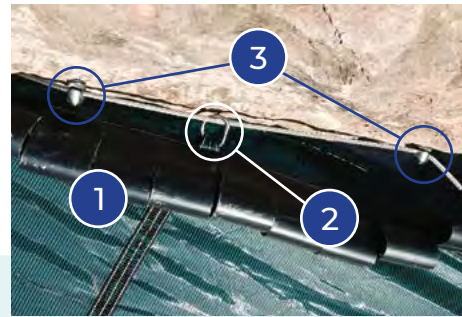

Unique solutions for one-of-a-kind pools

Cable-LOC®

We've raised the bar on **raised wall installation.**

Installing LOOP-LOC® safety covers on pools with raised walls is now an easier and more beautiful experience. Our innovative new CABLE-LOC treatment features 33% fewer anchors, flexible anchor positioning for much faster installation, exceptional quality materials, and a sleek new look you will love!

1. New smaller-profile SAFEDGE® Safety Barrier is segmented to better adapt to walls.
2. Aircraft-quality stainless steel cable has 5,000 lb. break strength.
3. Maximum 18" anchor spacing.

Protect-A-GAP®

The safest, simplest way to close gaps created by raised spas.

LOOP-LOC's PROTECT-A-GAP technology is the perfect safety cover solution for raised spas, waterfalls, rises or any obstruction higher than 9", where a two-cover treatment is not desired. It is easy to install and can be "field fit" to provide the most secure gap barrier for each cover. Plus, the materials are flexible enough to provide a close fit on virtually any shape. With PROTECT-A-GAP, you can feel confident that your pool will remain safe and secure.

1. Triangular flap of mesh materials sewn to underside of cover.
2. Extrusion with multiple anchoring locations sewn to flap where it meets deck and raised obstruction.
3. Standard LOOP-LOC hardware installed at approximately 3' intervals, secures flap to deck and obstruction.

The only hole in your deck should be your pool.

INTRODUCING

DECK-LOC®

The first NO-DRILL anchor system for composite decks.