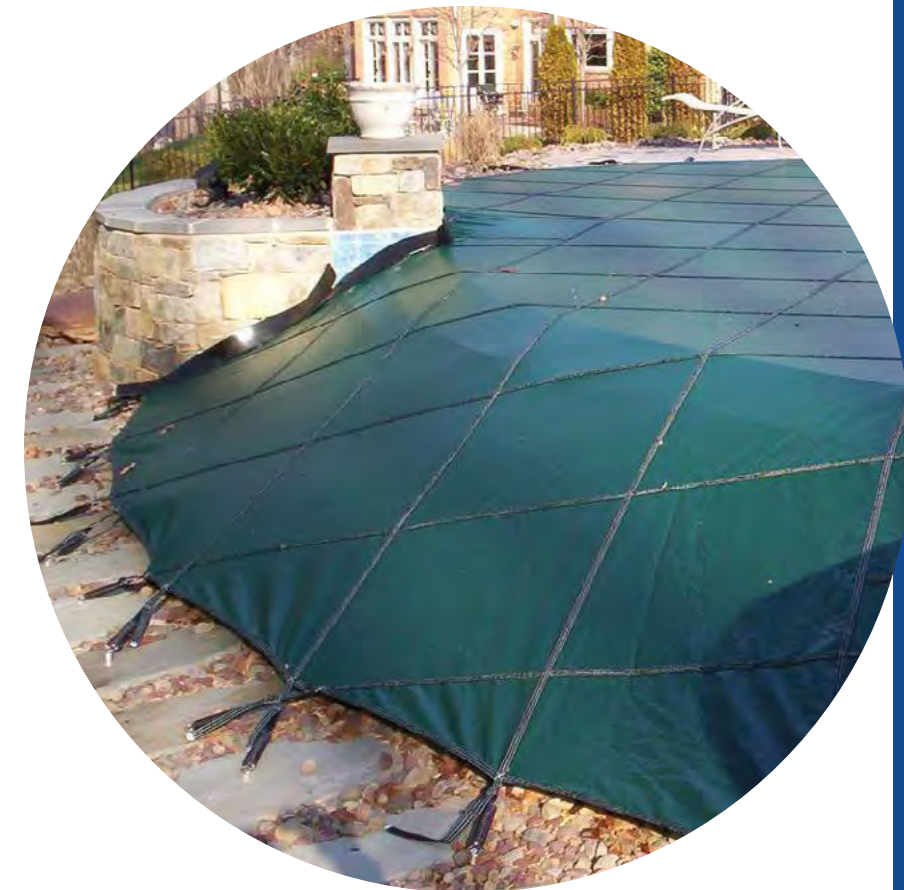

1. 6 LOOP-LOC's patented CABLE-LOC™ and GAPGUARD® Child Safety Intrusion Barriers **close the gap created when a pool includes raised obstructions** located at the cover's edge.
2. 7 The **polyester bonded thread** used in our covers is 30% stronger in thread size and produces a higher margin of safety in all seams (compared to our competitors).
3. 8 Double-perimeter webbing and double thick straps give our covers an **incredibly high break strength.**
4. 9 For superior weight-bearing capacity, we use extremely high-strength, **non-corrosive 302/304 grade stainless steel springs.**
5. 10 **Unique brass anchors recess flush** with the deck when the cover is removed.
6. 11 To **ensure that not a single stitch is missed**, we sew the webbing to the cover using contrasting white thread, instead of black.