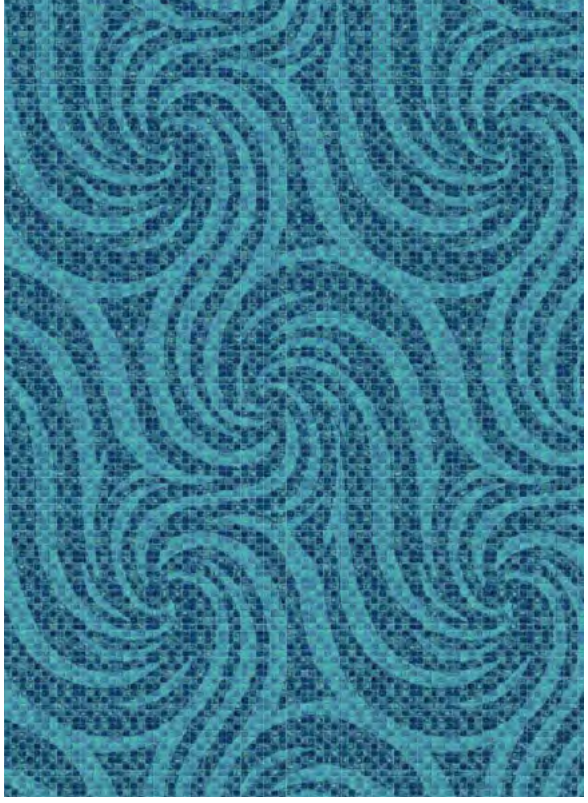

AZURA

BOUTIQUE COLLECTION
LOOP-LOC® EXCLUSIVE LUXURY LINER

This majestic azure palette emulates this sense of wonder, with a resulting presence of mesmerizing depth and beauty. The blue and teal colors represent the pure reflection of great wonder found in a cloudless sky.

Light Teal Base / Available in 20 & 28 mil.
Azura Textured Step/Bench Available

MAYA

BOUTIQUE COLLECTION
LOOP-LOC® EXCLUSIVE LUXURY LINER

Dive into an astonishing illusion of stained glass panels of swirling blue Nautilus shells. Absolutely captivating!

Pale Blue Base / Available in 20 & 28 mil.
Maya Textured Step/Bench Available