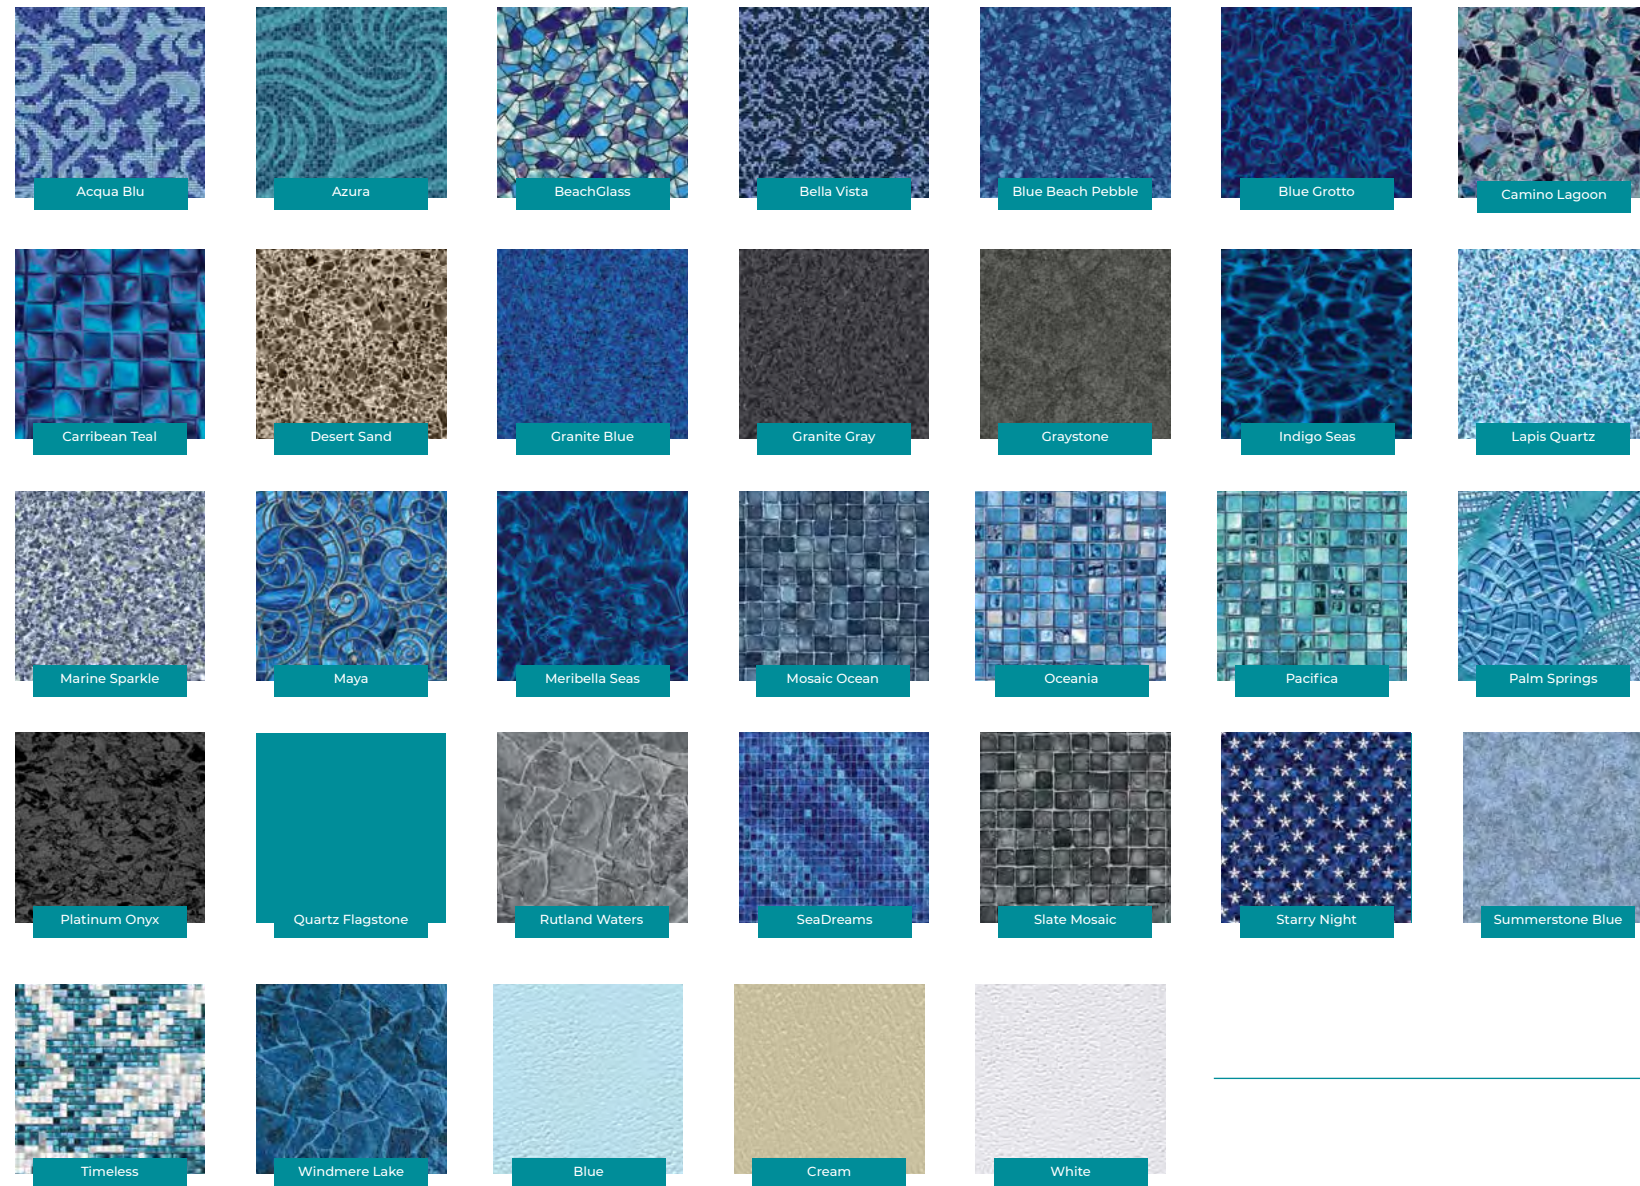

ETERNITY

with Meribella Seas

CHERISHED LOOP-LOC® FAVORITES

Float away in a dreamy ocean of deep cobalt and swirling cerulean blues where eternity meets timelessness.

Indigo Blue Base / Available in 20 & 28 mil.
 Meribella Seas Textured Step/Bench Available
 Meribella All Over Wall Print Available

Tan Base / Available in 20 & 28 mil.
Desert Sand Textured Step/Bench Available
Desert Sand All over Wall Print Available

GRANITE GRAY

GUNITE LINER SERIES

Dark Gray Base / Available in 28 mil.
Granite Gray Textured Step/Bench Available

GRAYSTONE

GUNITE LINER SERIES

European Gray Base / Available in 28 mil.
Graystone Textured Step/Bench Available

SUMMERSTONE BLUE

GUNITE LINER SERIES

Pale Blue Base / Available in 28 mil.
Summerstone Blue Textured Step/Bench Available

Textured Patterns

Textured Patterns available in 26 mil. for pool step and bench applications:

Solid Patterns

Arctic White / Available in 28 mil. only.	European Blue / Available in 28 mil. only.	Light Gray / Available in 28 mil. only.
Montauk Blue / Available in 20 & 28 mil.	Steel Gray / Available in 20 mil. only.	Tan / Available in 30 mil. only.