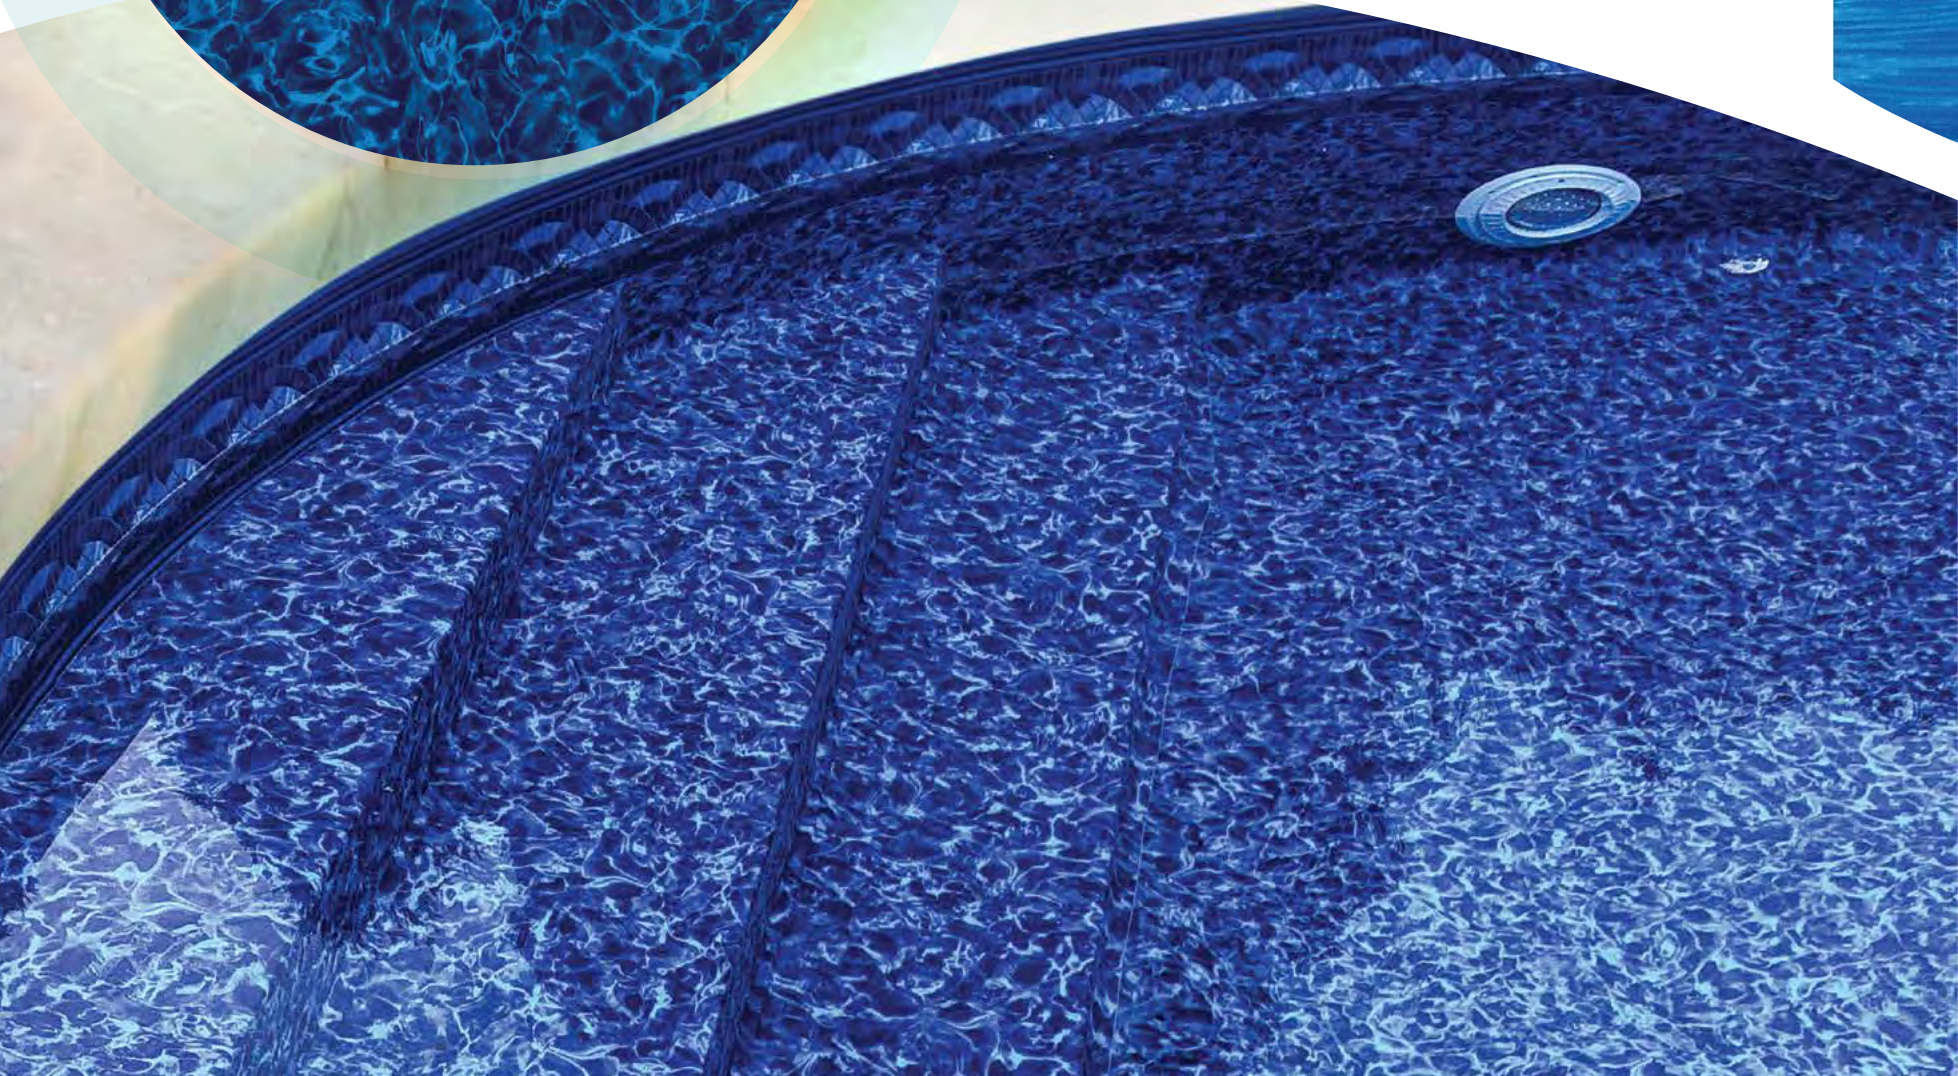

ETERNITY

with Meribella Seas

CHERISHED LOOP-LOC® FAVORITES

Float away in a dreamy ocean of deep cobalt and swirling cerulean blues where eternity meets timelessness.

Indigo Blue Base / Available in 20 & 28 mil.
 Meribella Seas Textured Step/Bench Available
 Meribella All Over Wall Print Available