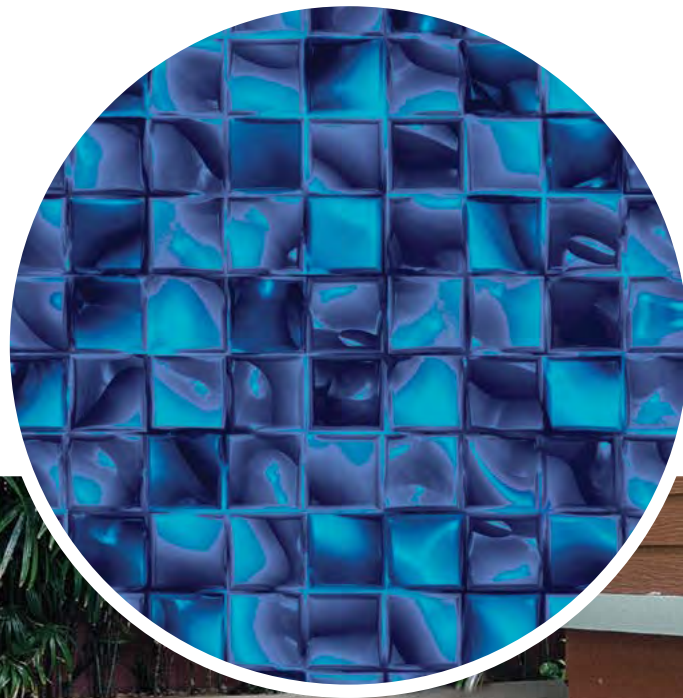

CARIBBEAN TEAL

CHERISHED LOOP-LOC® FAVORITES

Immerse yourself in the signature color of peaceful and serene seas. Give a teal Caribbean feel to any pool. Squares are 2" x 2".

Electric Teal Base / Available in 20 & 28 mil.
Caribbean Teal Textured Step/Bench Available

CAPRI

with Blue Grotto Bottom

CHERISHED LOOP-LOC® FAVORITES

The Blue Grotto on the magical Isle of Capri creates breathtaking hues of blue light as the sun bursts through its waters. Now you can bring that magic home.

Electric Blue Base / Available in 20 & 28 mil.
Blue Grotto Textured Step/Bench Available
Blue Grotto All Over Wall Print Available