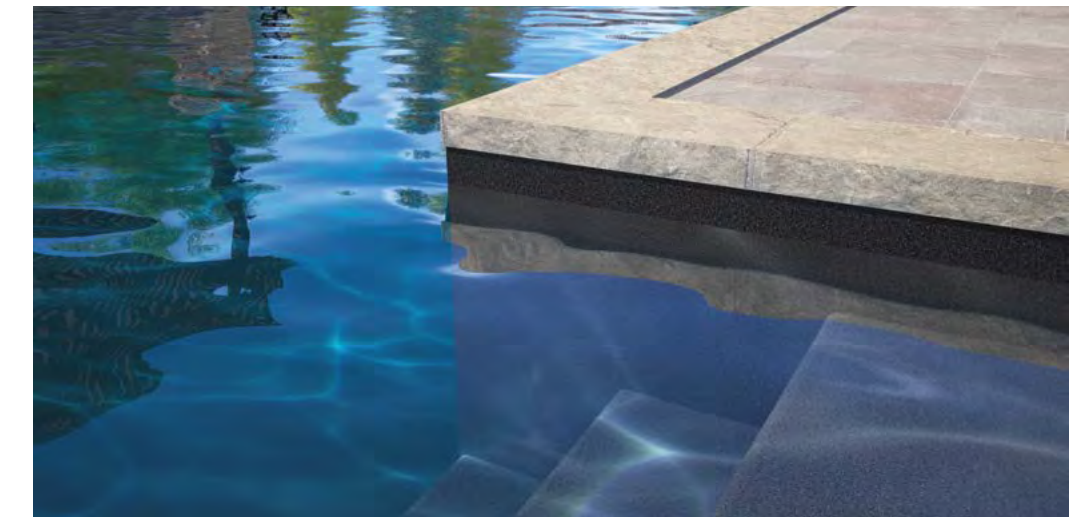

GRANITE GRAY

GUNITE LINER SERIES

Dark Gray Base / Available in 28 mil.
Granite Gray Textured Step/Bench Available