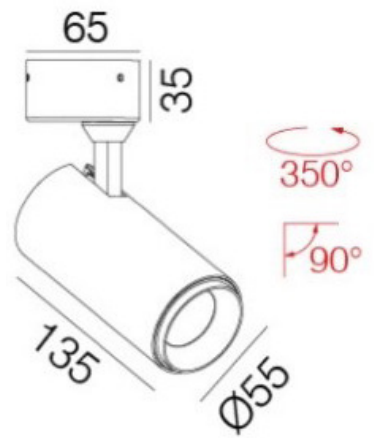

# SURFACE ADJUSTABLE SPOTLIGHT

## CAMERON

Surface mounted fully adjustable spot light. Perfect for concrete ceiling applications for illumination of works of art, over benches or in corridors. Discrete design with powerfull Bridgelux LED diodes offering very low glare yet high lumen output. Excellent high quality finish in powder coated white or matt black.

FITTING COLOURS

BLACK ● WHITE ○

Lumax	CAMERON
Input	240V
Body	Die Cast Aluminium
Lens	Clear
Driver	Integral
Connection	Quick Connect
LED Diodes	Bridgelux COB
Beam Angle	40°
Wattage	13W
Dimmable	Yes
Lumen Output	1300lm
Power Factor (PFC)	0.98
Colour Rendering Index (CRI)	>85
Correlated Colour Temp (CCT)	3000K
IP Rating	IP20
Electrical Class	Class 1
Operating Temp. Range	-20 +50deg
Warranty	3 Years