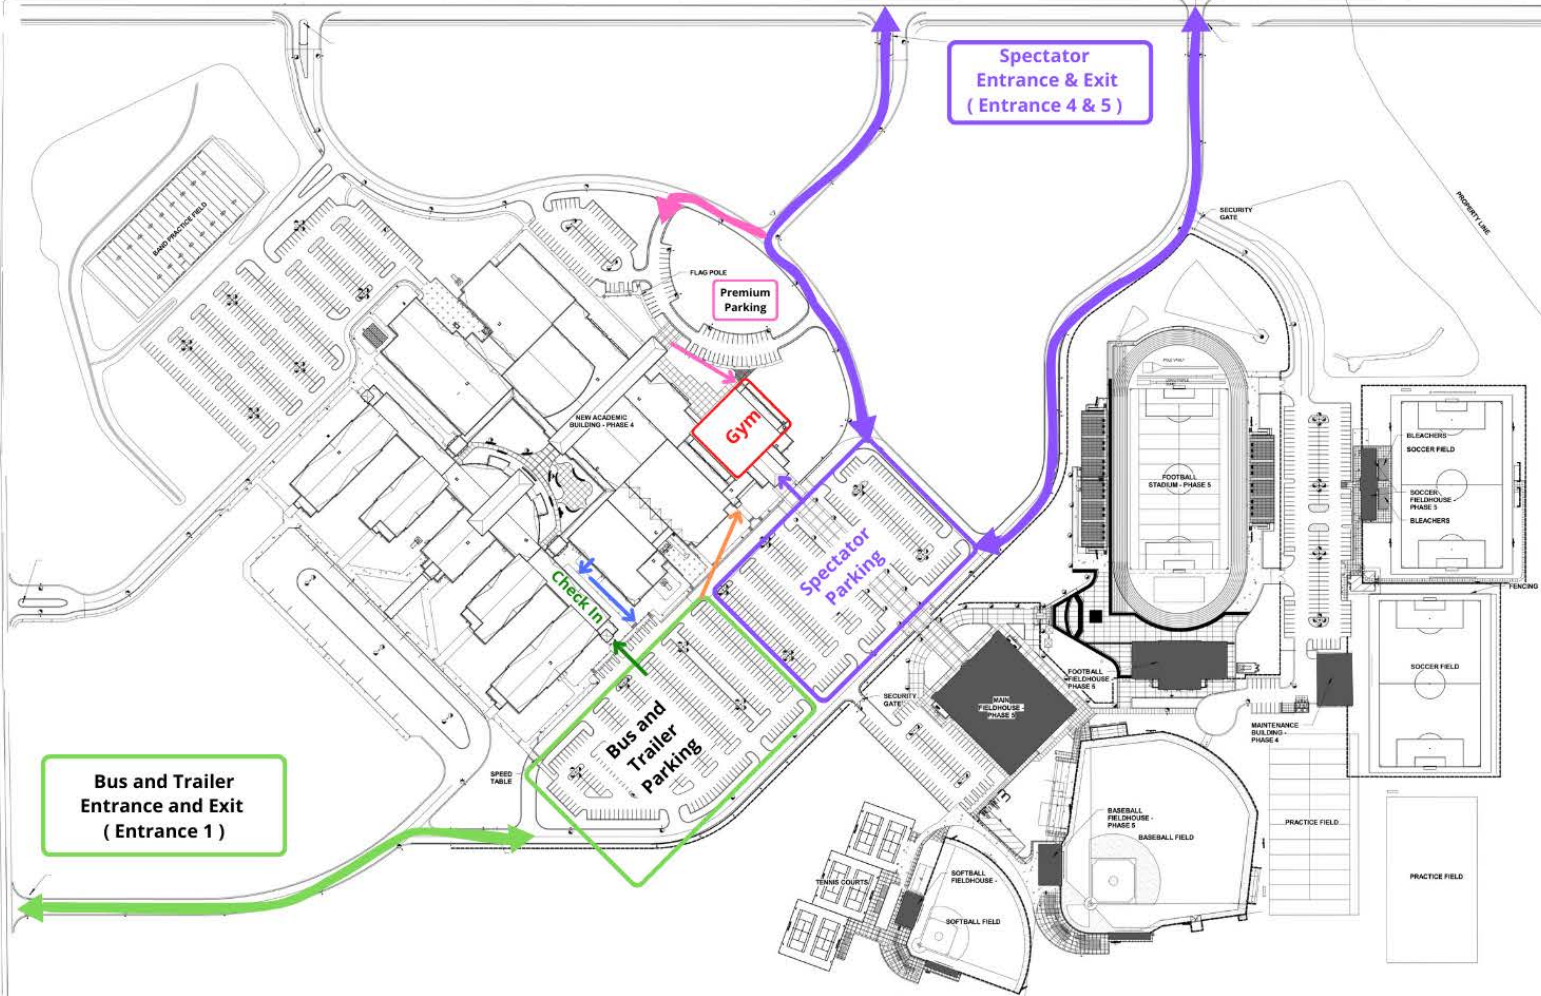

E. Shelby Dr.

Sycamore Rd.

Bus and Trailer Entrance and Exit ( Entrance 1 )

Spectator Entrance & Exit ( Entrance 4 & 5 )

- ← Unit Entrance / Check In
- ← Outdoor Warm Up Entrance Only
- ← Unit Performance Exit
- ← Wristband Only Entrance