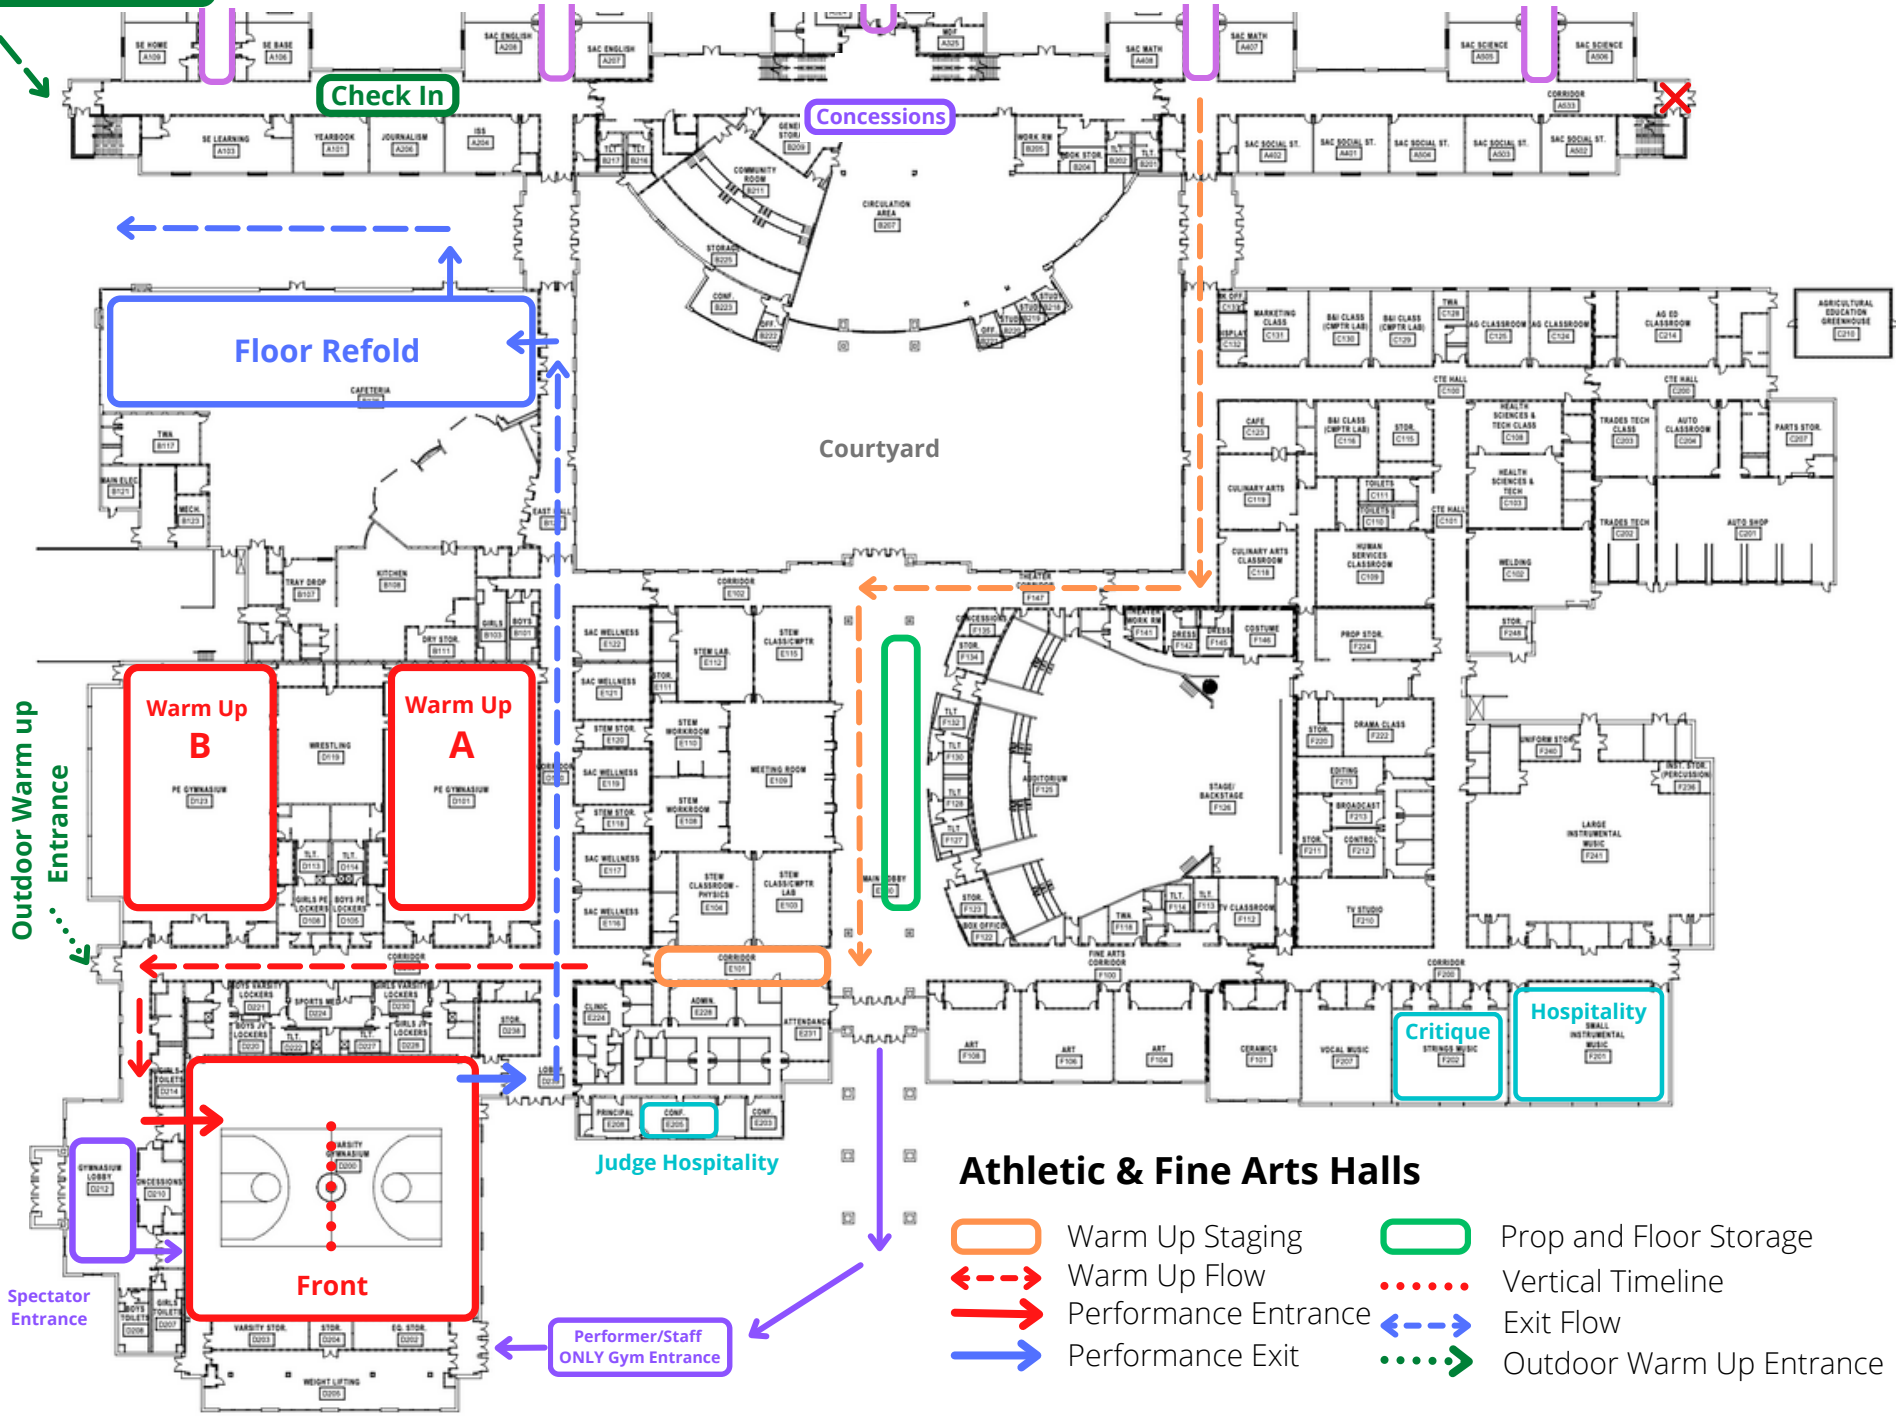

Academic Halls

-  Unit Instrument Storage & Rest
-  Warm Up Path
-  Unit Entrance/Check In
-  Exit Flow
-  Prop and Floor Storage

Unit Entrance
Check In - Equipment Entrance

Check In

Concessions

Floor Refold

Courtyard

Warm Up B

Warm Up A

Outdoor Warm up Entrance

Critique

Hospitality

Front

Judge Hospitality

Athletic & Fine Arts Halls

-  Warm Up Staging
-  Warm Up Flow
-  Performance Entrance
-  Performance Exit
-  Prop and Floor Storage
-  Vertical Timeline
-  Exit Flow
-  Outdoor Warm Up Entrance

Spectator Entrance

Performer/Staff ONLY Gym Entrance