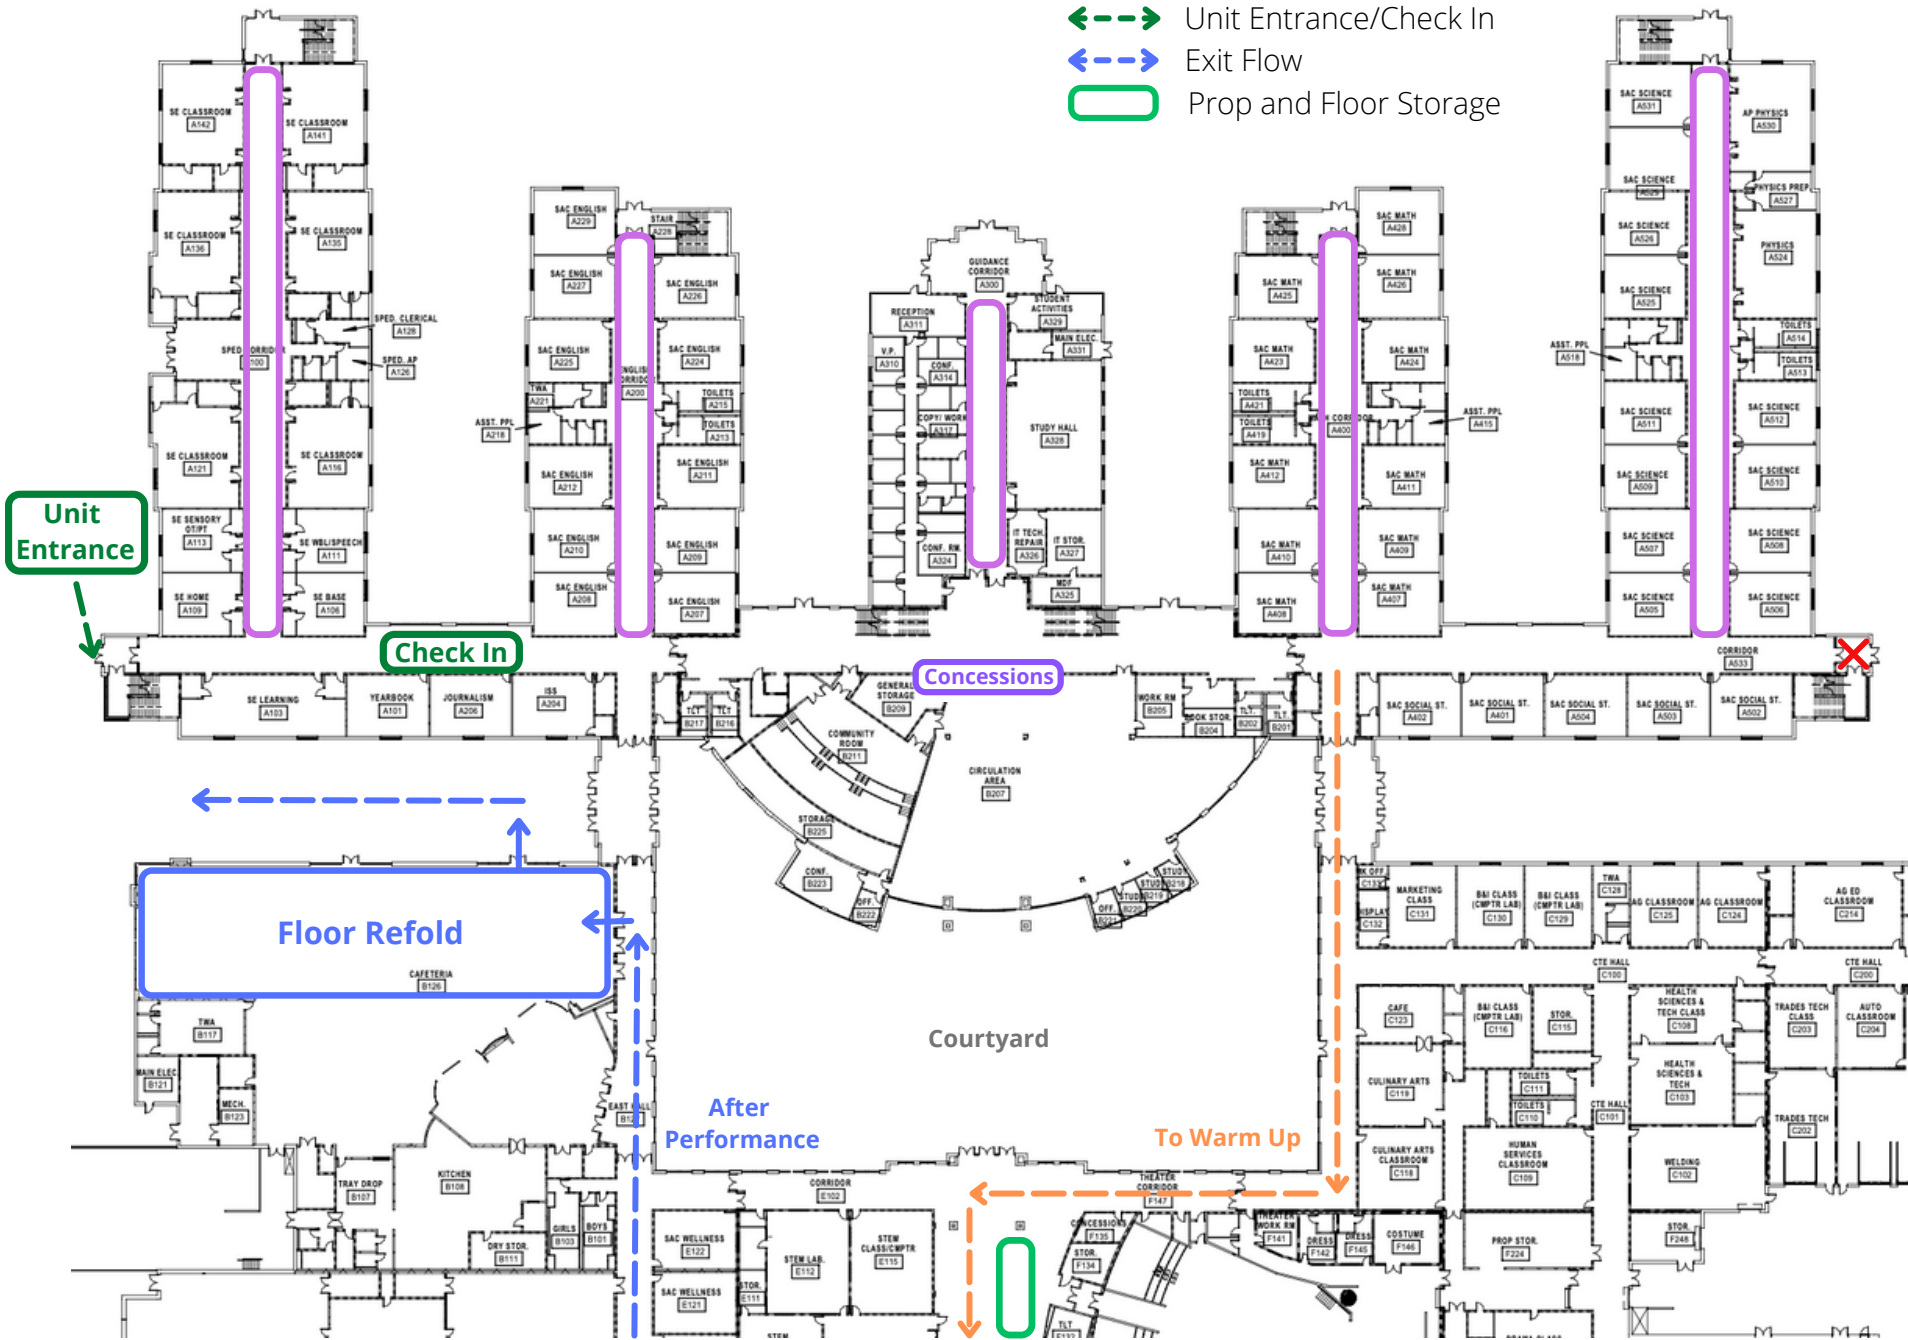

Academic Halls

-  Unit Instrument Storage & Rest
-  Warm Up Path
-  Unit Entrance/Check In
-  Exit Flow
-  Prop and Floor Storage

Unit Entrance
Check In - Equipment Entrance

Check In

Concessions

Floor Refold

Courtyard

Warm Up B

Warm Up A

Outdoor Warm up Entrance

Critique

Hospitality

Front

Judge Hospitality

Athletic & Fine Arts Halls

-  Warm Up Staging
-  Warm Up Flow
-  Performance Entrance
-  Performance Exit
-  Prop and Floor Storage
-  Vertical Timeline
-  Exit Flow
-  Outdoor Warm Up Entrance

Spectator Entrance

Performer/Staff ONLY Gym Entrance