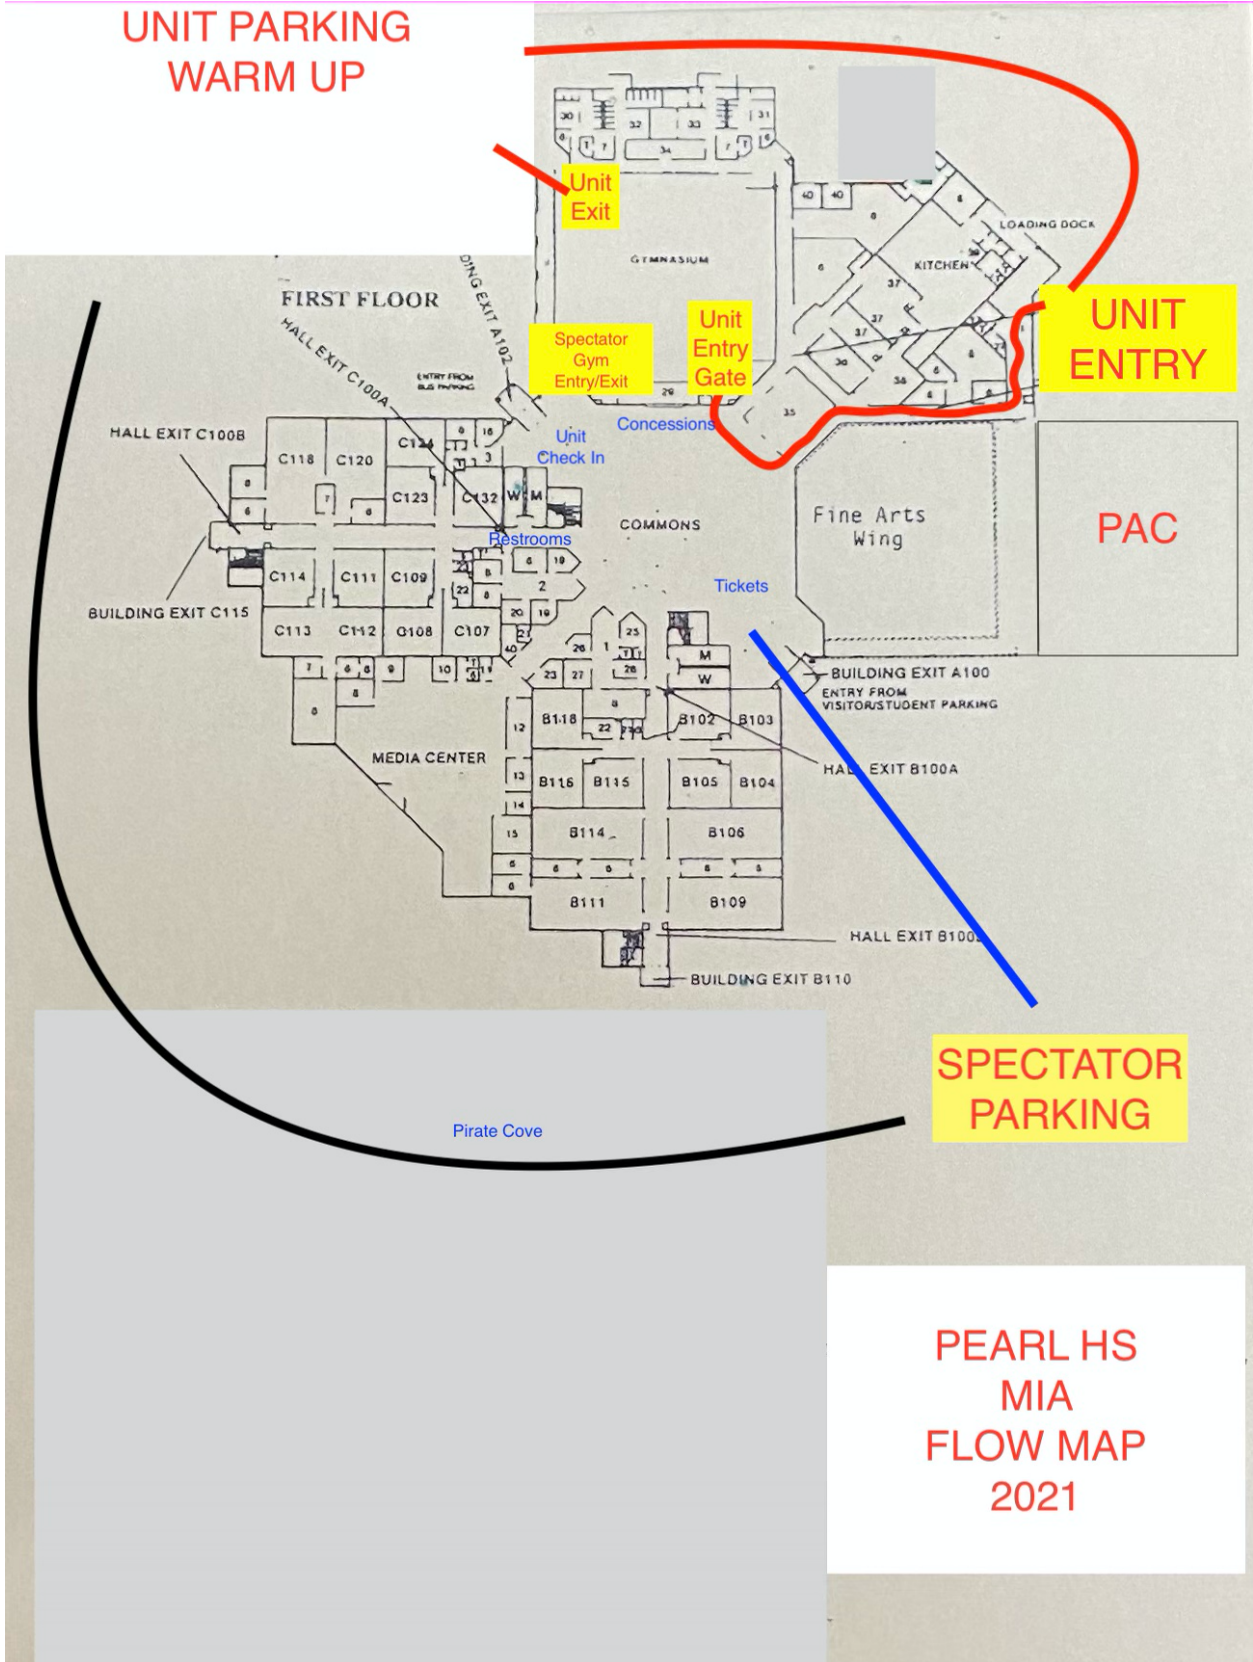

UNIT PARKING
WARM UP

PEARL HS
MIA
FLOW MAP
2021