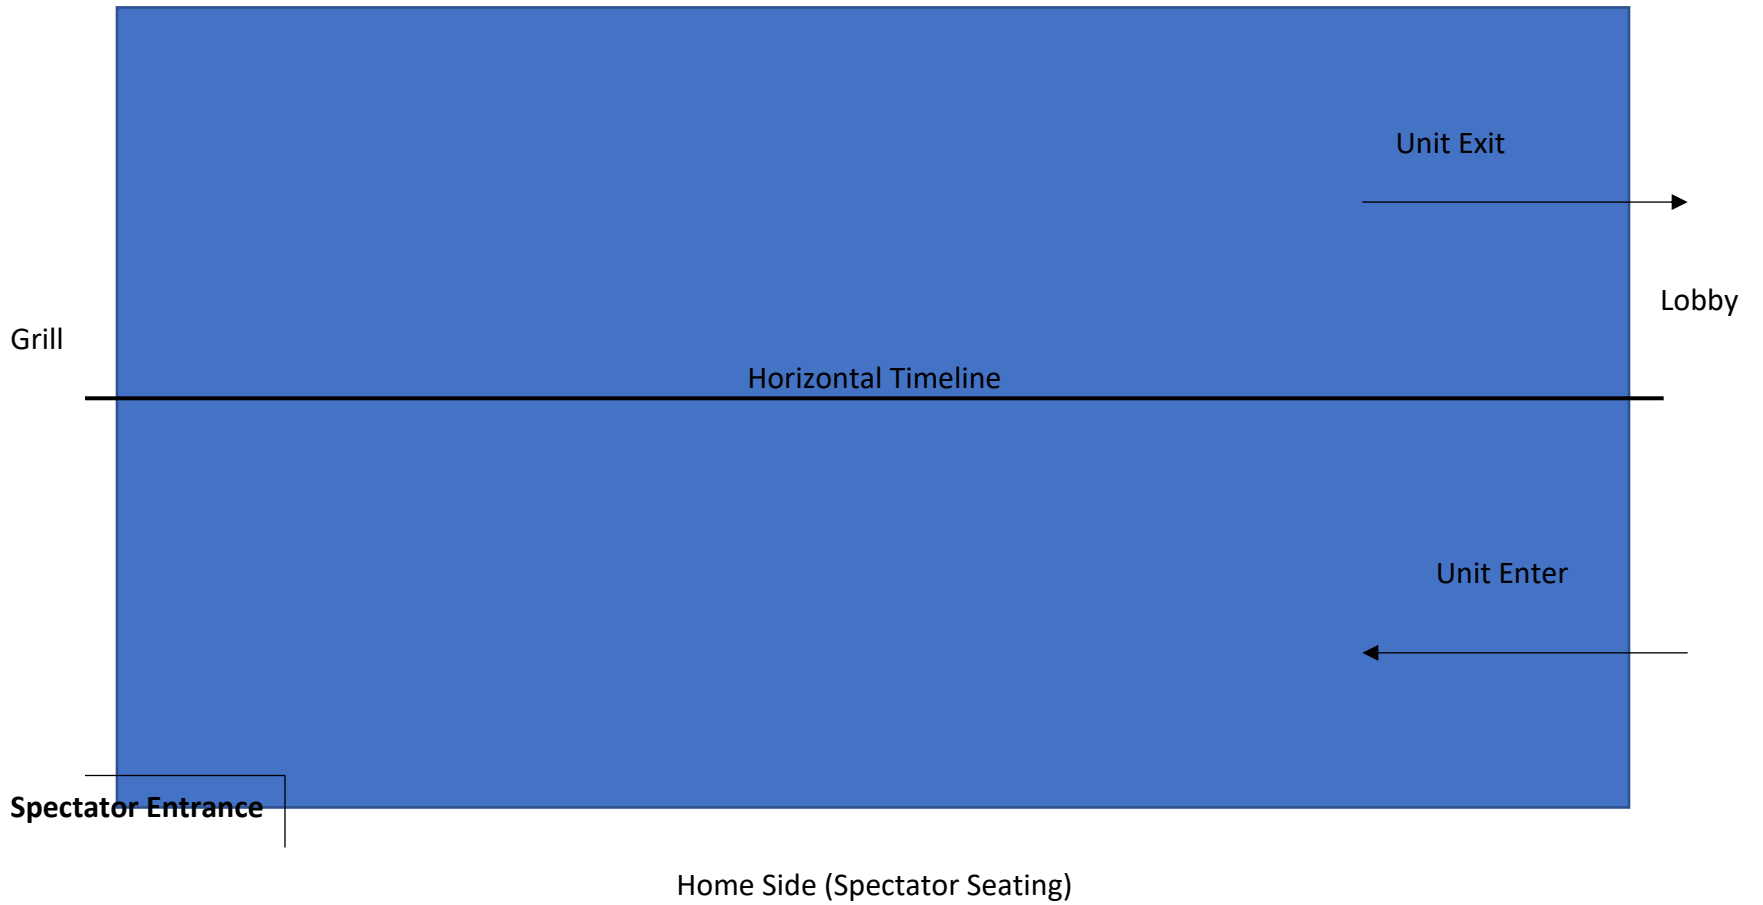

# Jones College Basketball Arena

Visitors Side (Unit seating)

Unit Exit

Grill

Lobby

Horizontal Timeline

Unit Enter

Spectator Entrance

Home Side (Spectator Seating)