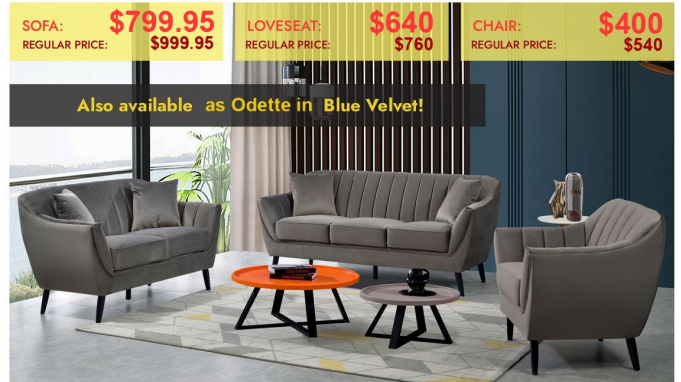

SOFA: $799.95   **LOVESEAT:** $640   **CHAIR:** $400
REGULAR PRICE: $999.95   REGULAR PRICE: $760   REGULAR PRICE: $540

Also available as Odette in Blue Velvet!